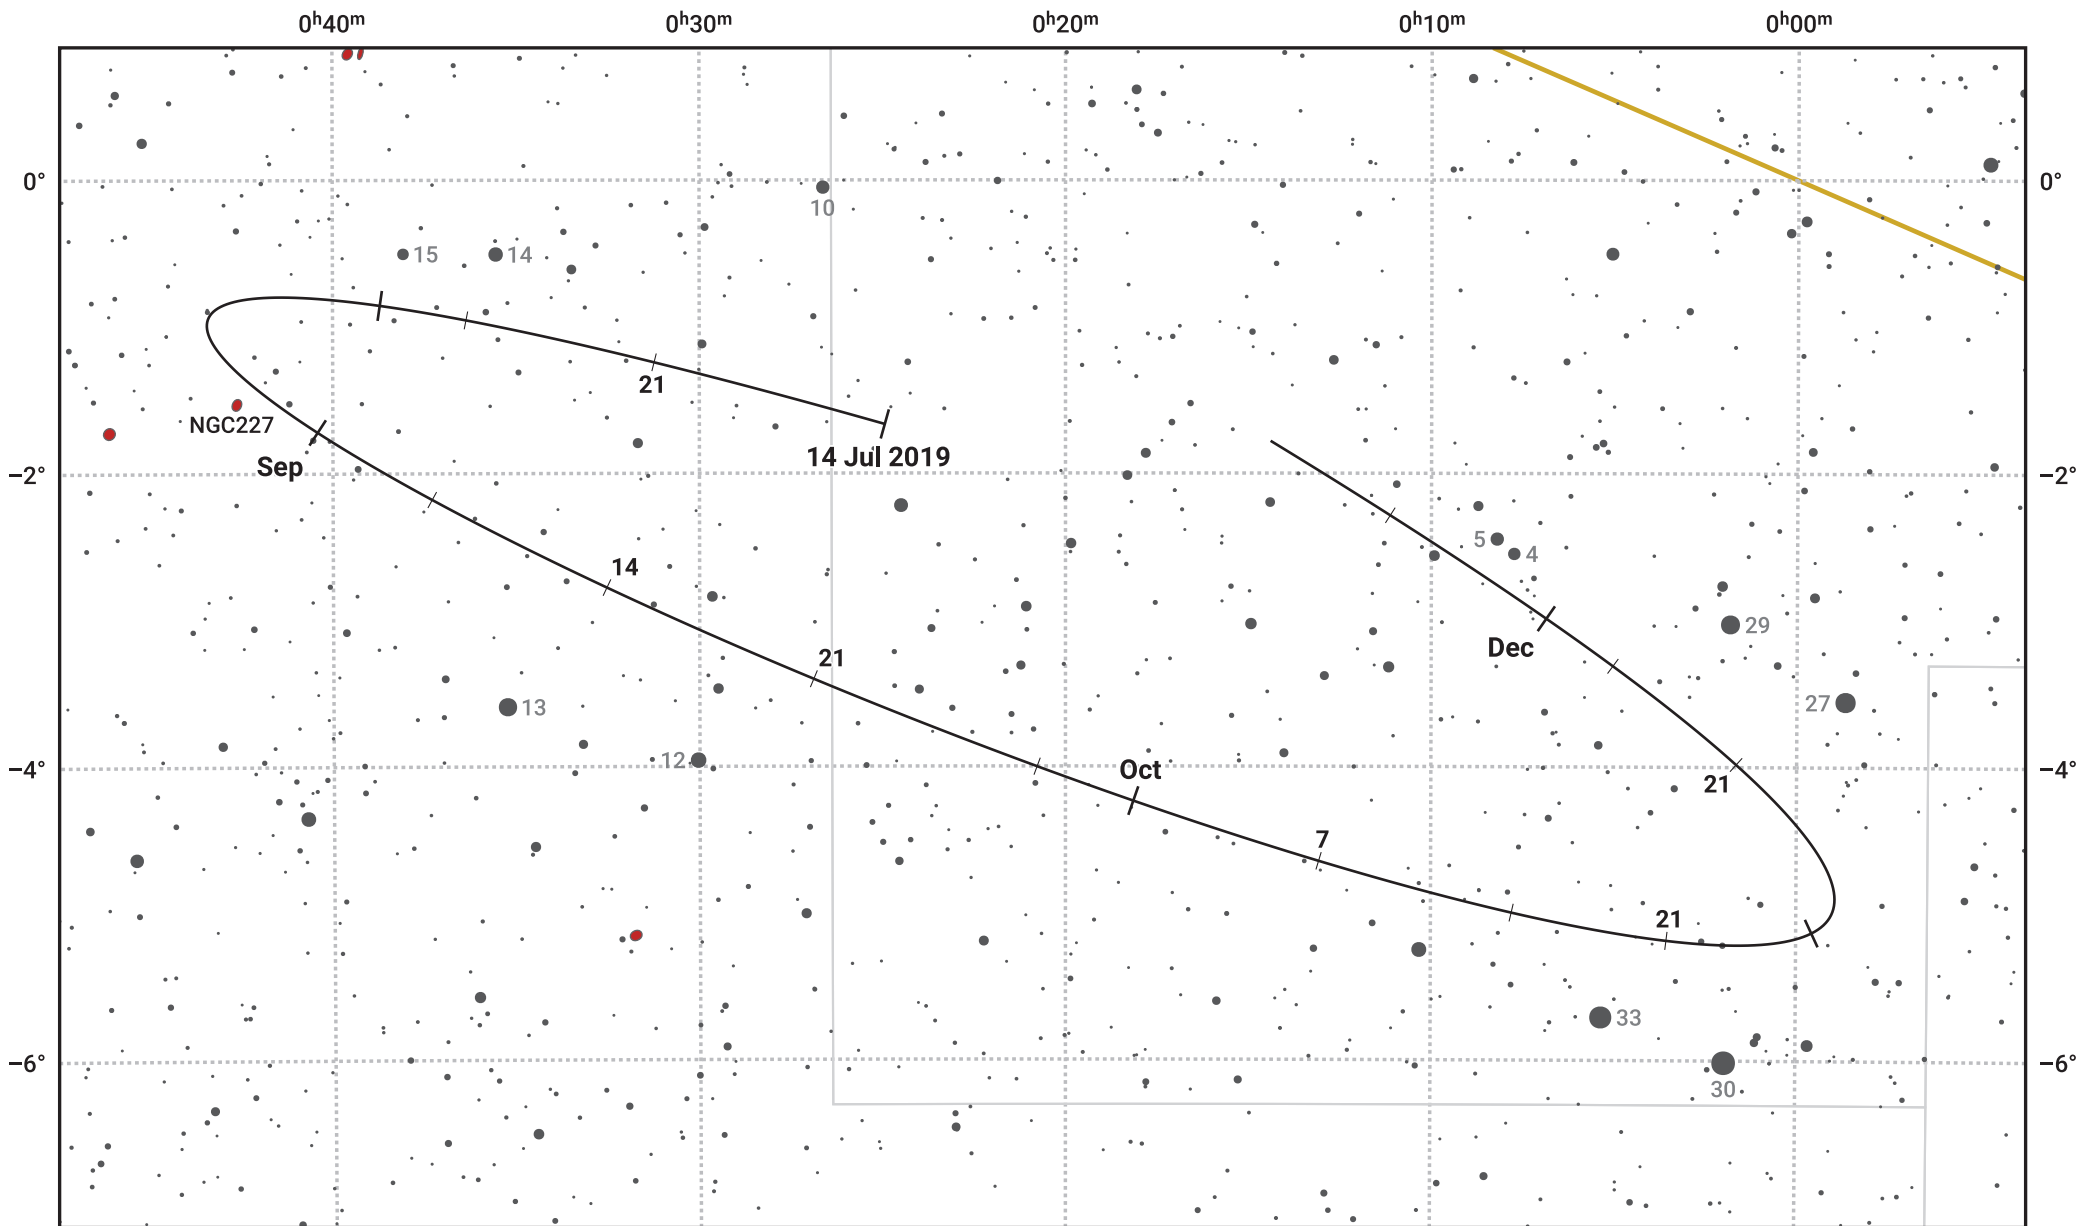

The path of Asteroid 21 Lutetia around opposition on 27 Sep 2019

© Dominic Ford 2011–2024. Date markers placed at midnight UTC. Downloaded from <https://in-the-sky.org>

Magnitude scale: · 11.0 · 10.0 · 9.0 · 8.0 · 7.0 · 6.0 · 5.0 · 4.0

— Ecliptic Plane

● Galaxy
 ■ Bright nebula
 ● Open cluster
 ⊕ Globular cluster

Date	Mag	Phase
2019 Aug 1	10.9	95%
2019 Aug 30	10.2	98%
2019 Sep 1	10.2	98%
2019 Oct 1	9.6	100%
2019 Nov 1	10.6	98%
2019 Nov 26	11.2	96%
2019 Dec 1	11.3	95%