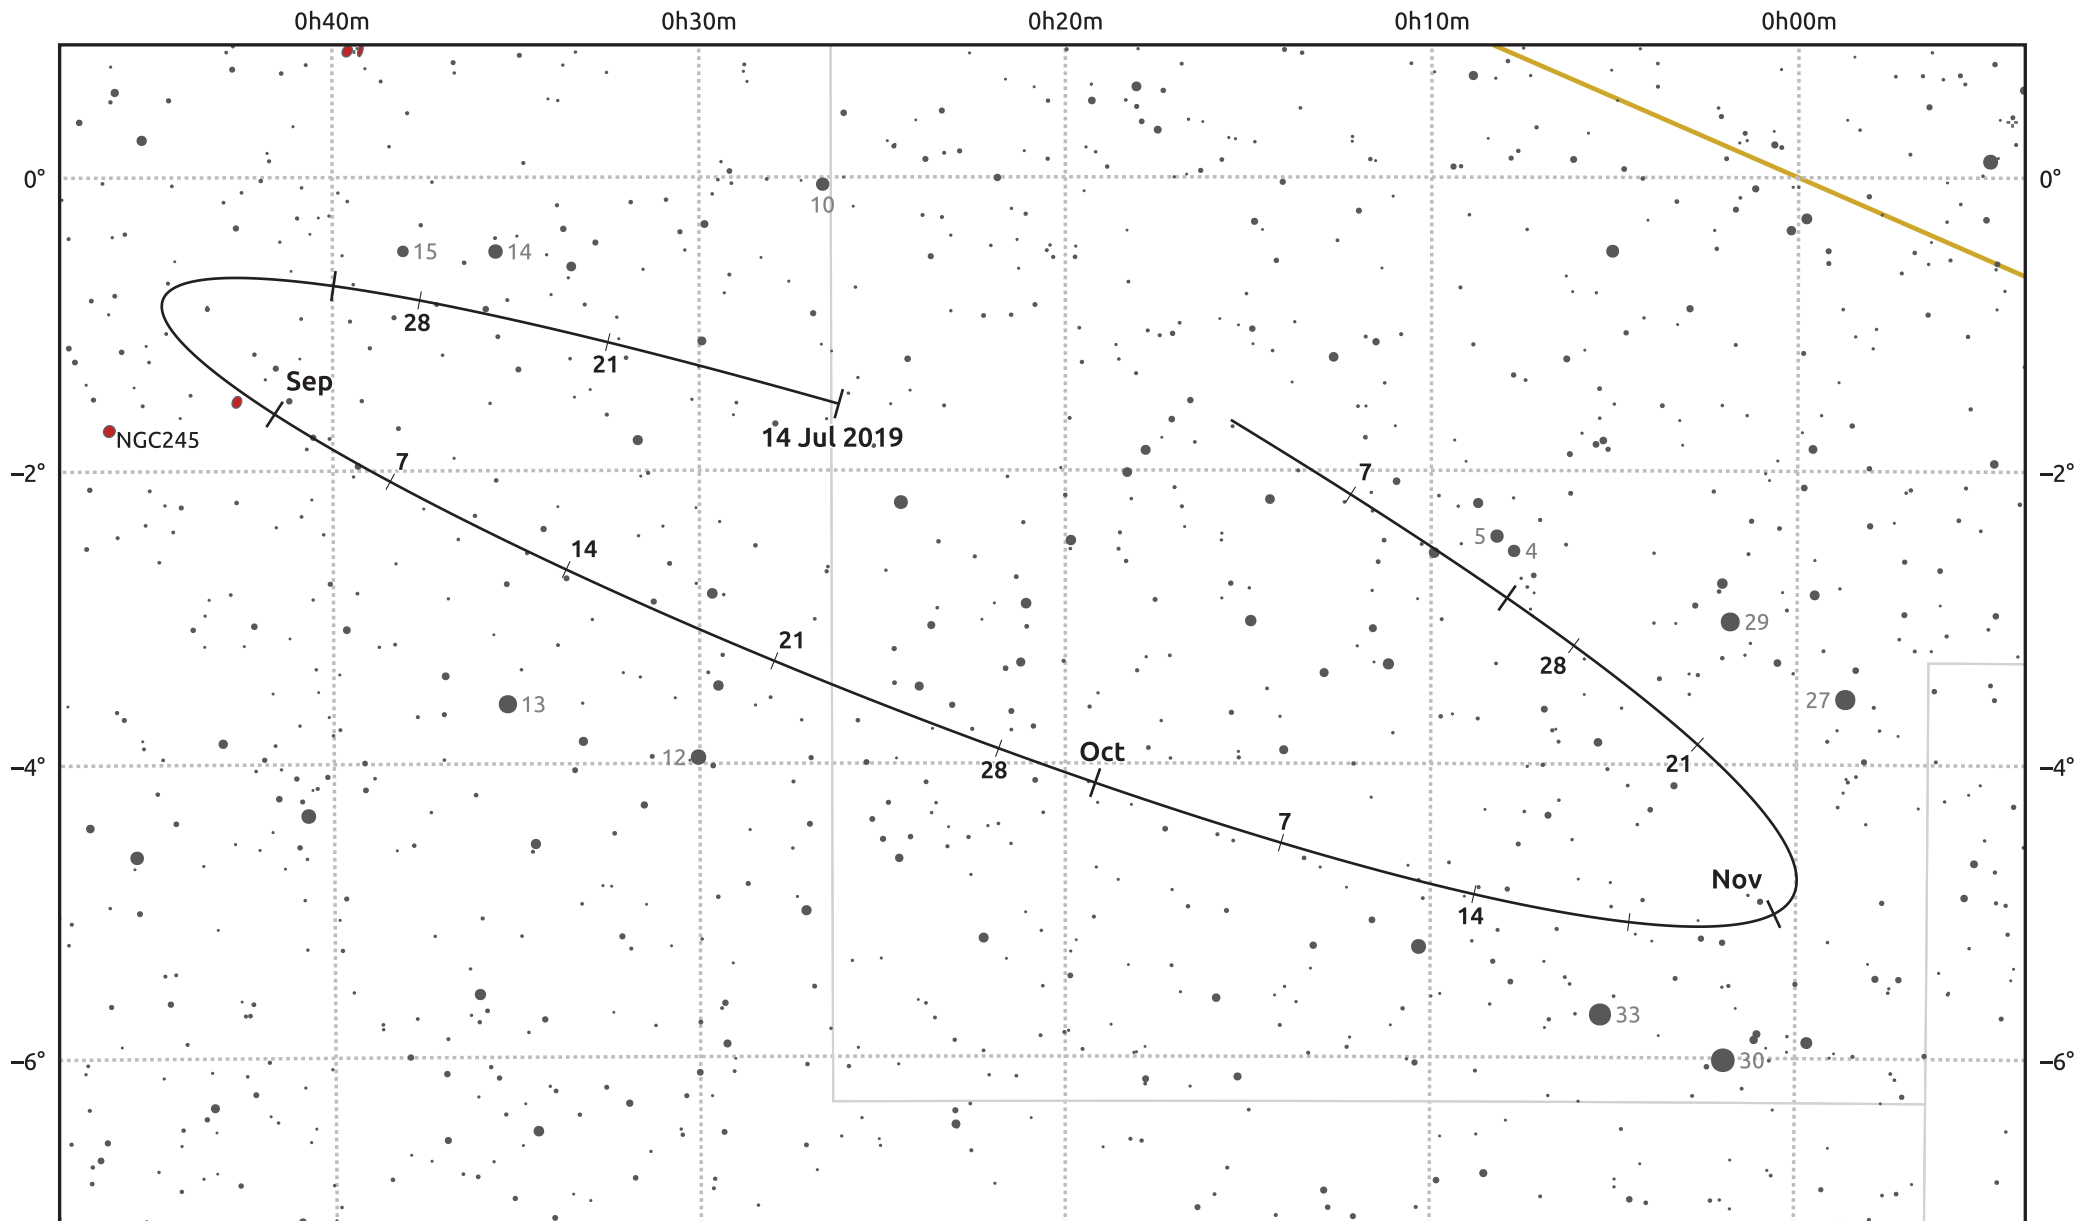

The path of Asteroid 21 Lutetia around opposition on 27 Sep 2019

© Dominic Ford 2011–2025. Date markers placed at midnight UTC. Downloaded from <https://in-the-sky.org>

Magnitude scale: · 11.0 · 10.0 · 9.0 · 8.0 · 7.0 · 6.0 ● 5.0 ● 4.0

— Ecliptic Plane

● Galaxy
 ■ Bright nebula
 ● Open cluster
 ⊕ Globular cluster
 ◆ Planetary nebula

Date	Mag	Phase
2019 Aug 1	10.9	95%
2019 Aug 31	10.2	98%
2019 Sep 1	10.1	98%
2019 Oct 1	9.6	100%
2019 Nov 1	10.6	98%
2019 Nov 24	11.2	96%
2019 Dec 1	11.3	95%