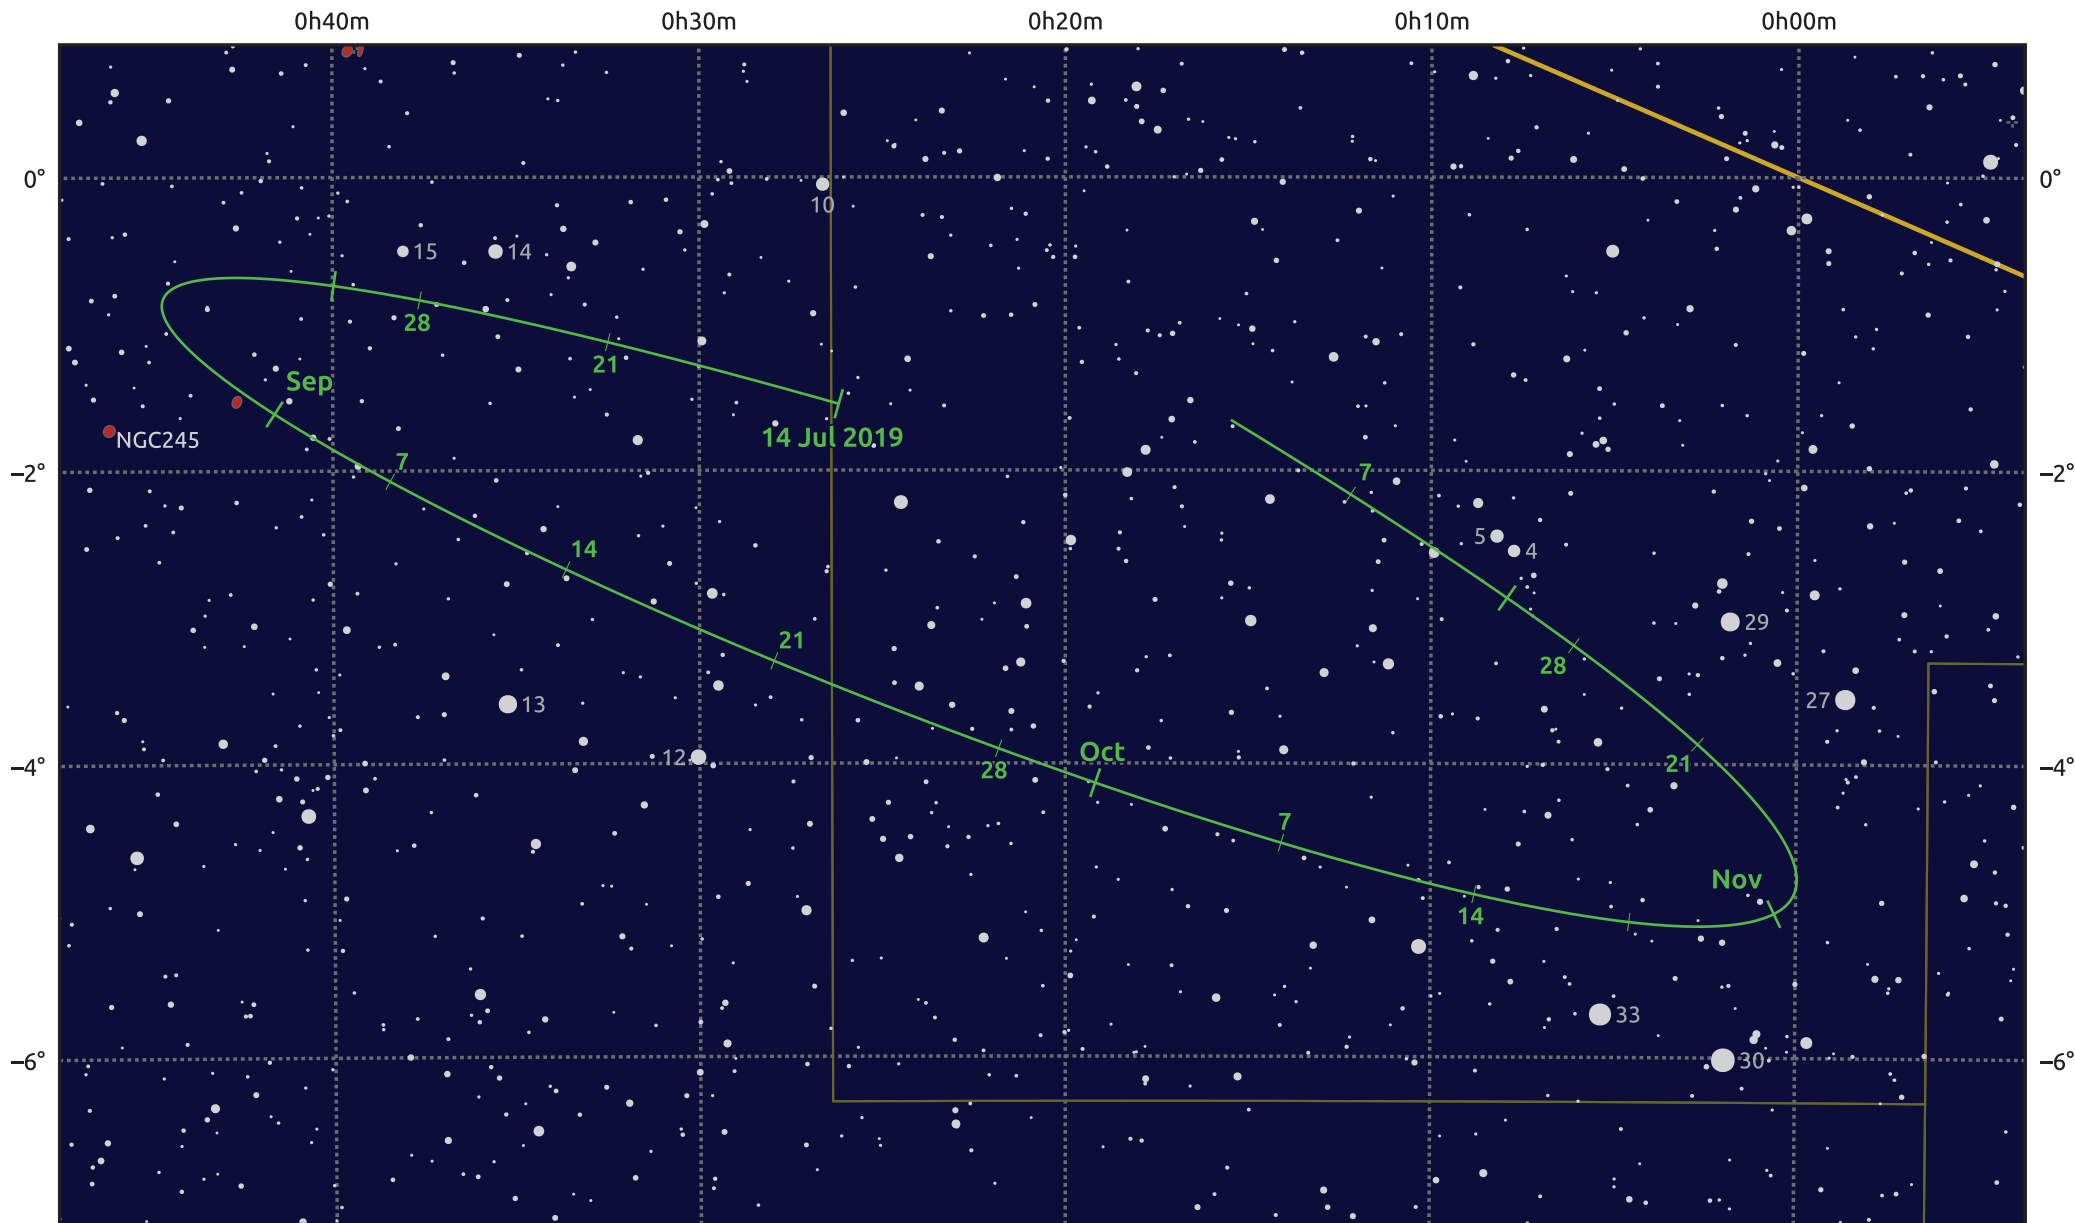

The path of Asteroid 21 Lutetia around opposition on 27 Sep 2019

© Dominic Ford 2011–2025. Date markers placed at midnight UTC. Downloaded from <https://in-the-sky.org>

Magnitude scale: · 11.0 · 10.0 · 9.0 · 8.0 · 7.0 · 6.0 ● 5.0 ● 4.0

— Ecliptic Plane

● Galaxy ■ Bright nebula ● Open cluster ● Globular cluster ◆ Planetary nebula

Date	Mag	Phase
2019 Aug 1	10.9	95%
2019 Aug 31	10.2	98%
2019 Sep 1	10.1	98%
2019 Oct 1	9.6	100%
2019 Nov 1	10.6	98%
2019 Nov 24	11.2	96%
2019 Dec 1	11.3	95%