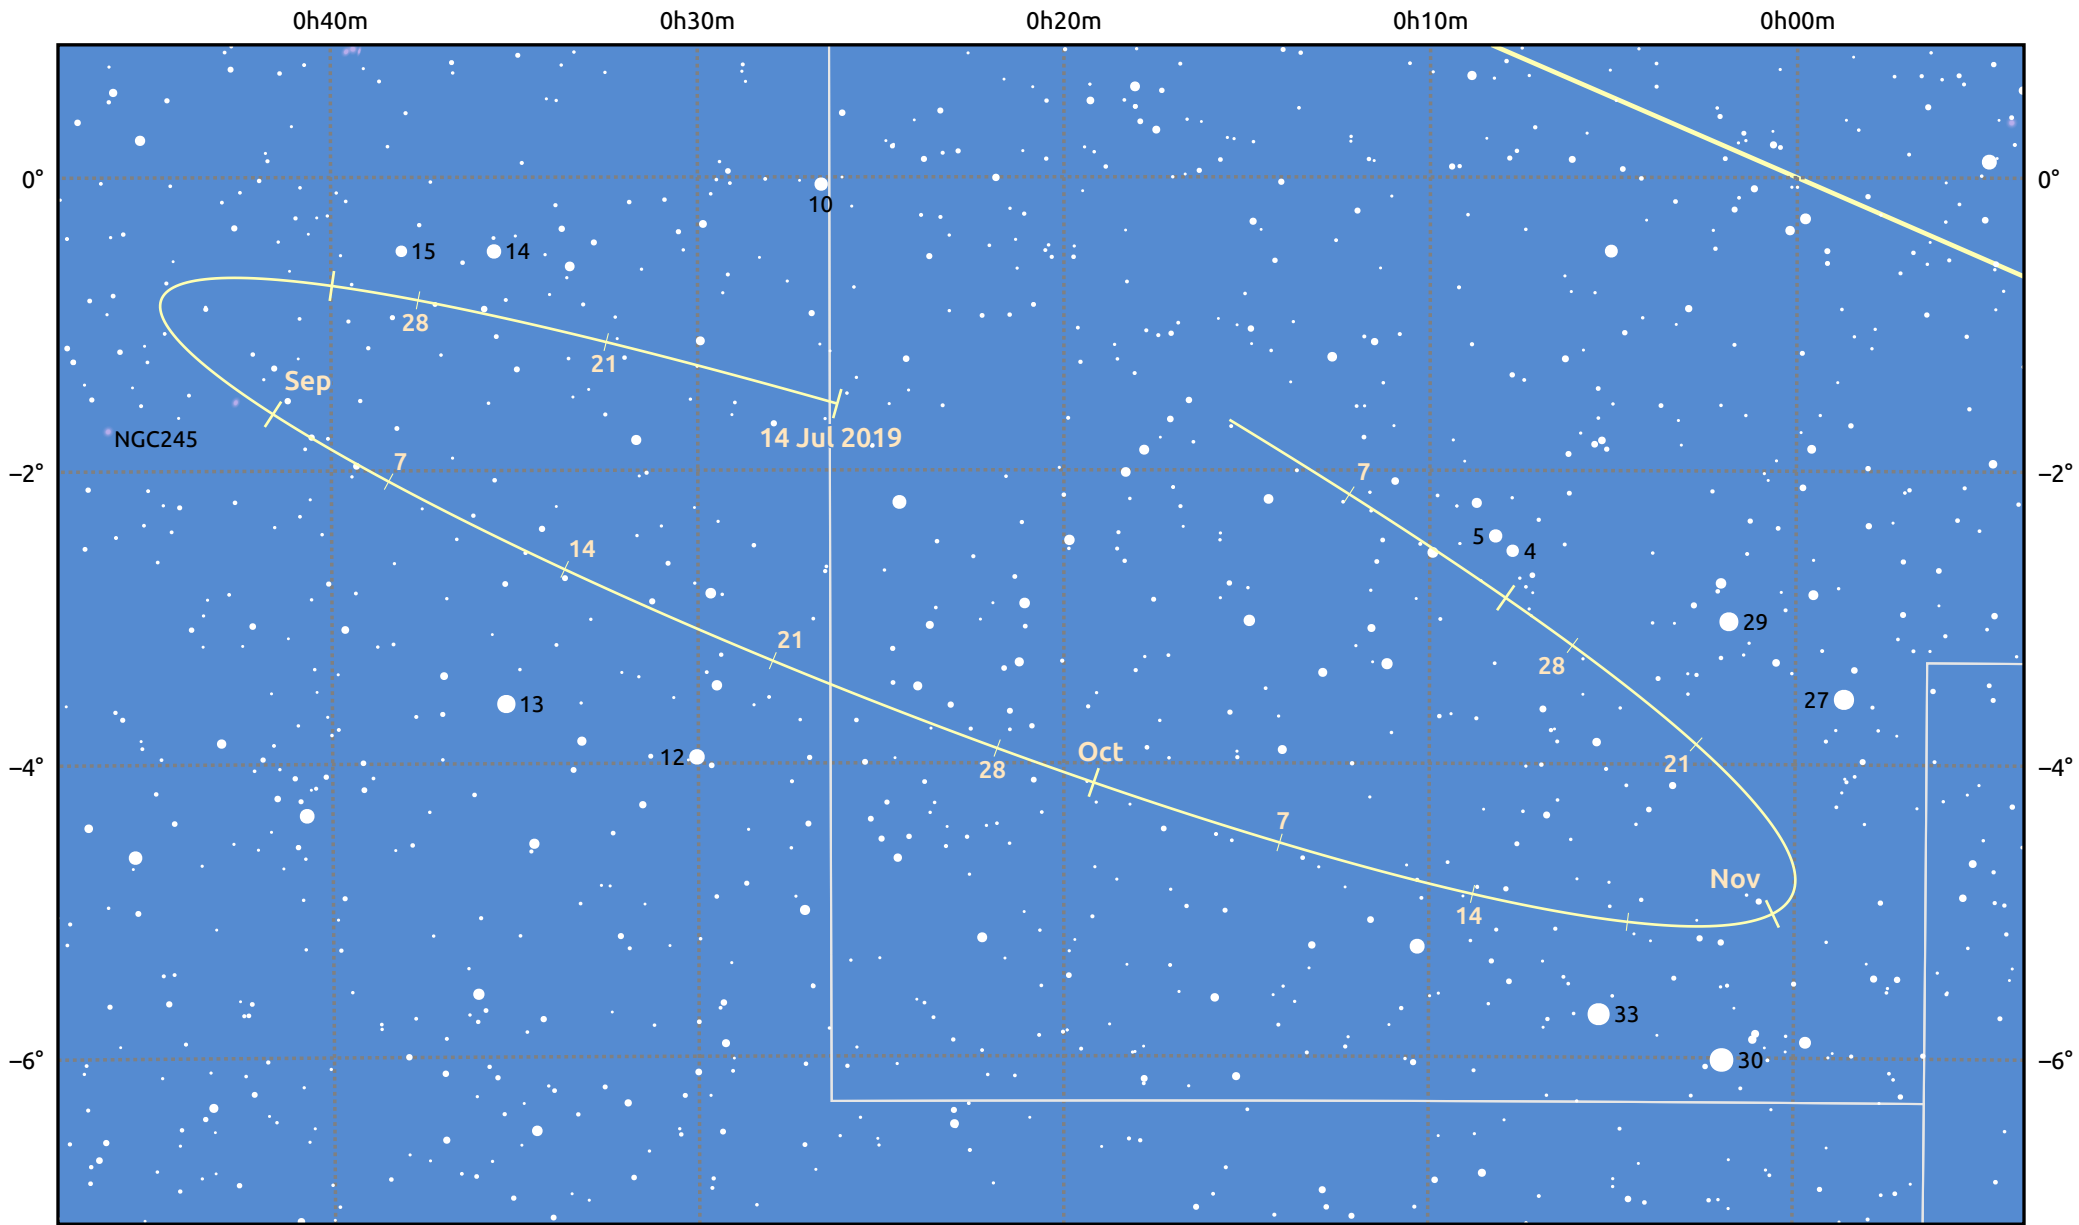

# The path of Asteroid 21 Lutetia around opposition on 27 Sep 2019

© Dominic Ford 2011–2025. Date markers placed at midnight UTC. Downloaded from <https://in-the-sky.org>

Magnitude scale: · 11.0 · 10.0 · 9.0 · 8.0 · 7.0 · 6.0 ● 5.0 ● 4.0

— Ecliptic Plane

Galaxy    Bright nebula    Open cluster    Globular cluster    Planetary nebula

Date	Mag	Phase
2019 Aug 1	10.9	95%
2019 Aug 31	10.2	98%
2019 Sep 1	10.1	98%
2019 Oct 1	9.6	100%
2019 Nov 1	10.6	98%
2019 Nov 24	11.2	96%
2019 Dec 1	11.3	95%