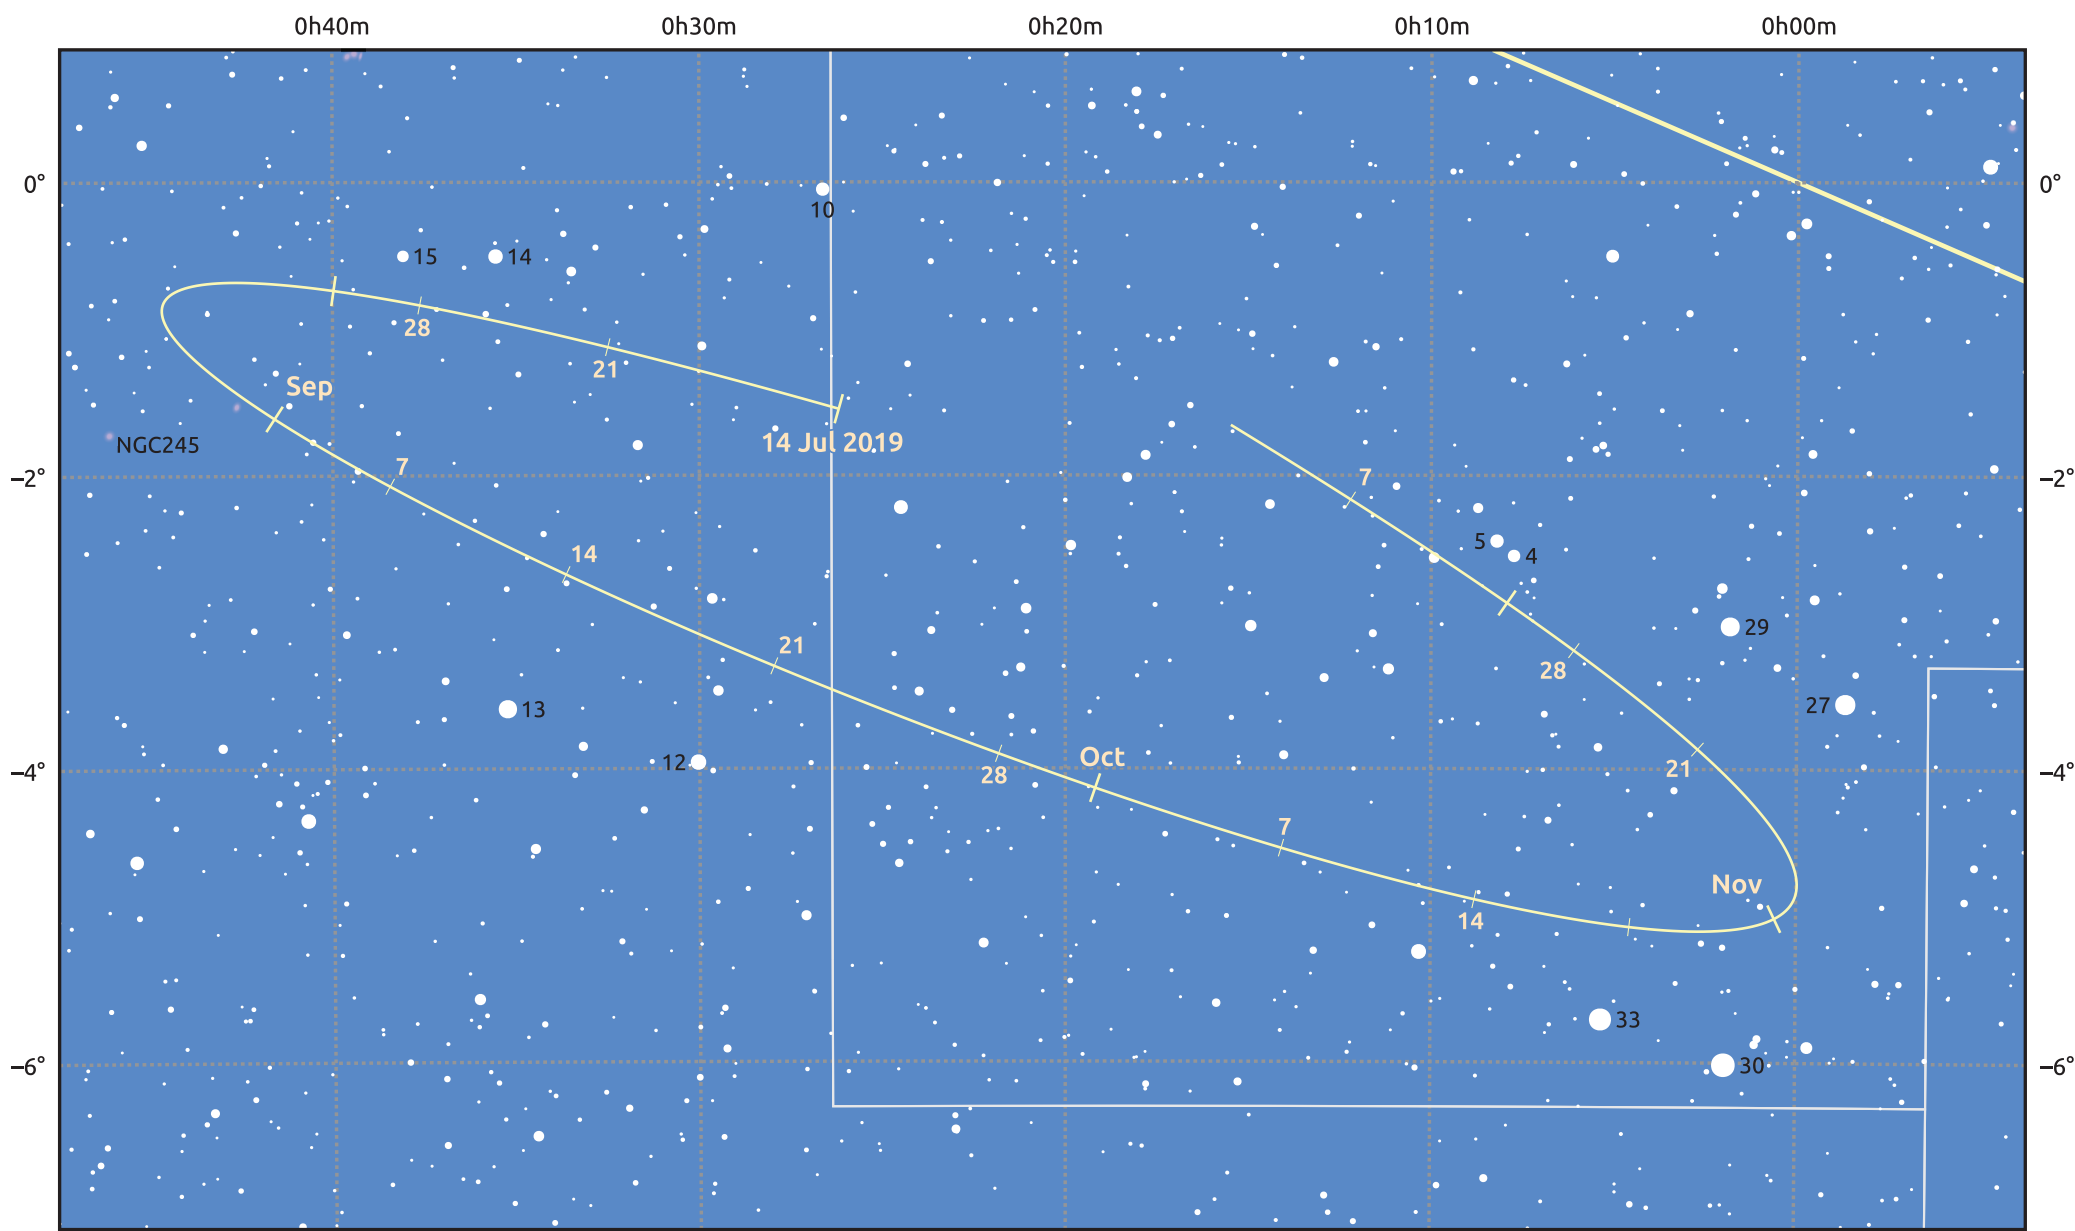

# The path of Asteroid 21 Lutetia around opposition on 27 Sep 2019

© Dominic Ford 2011–2025. Date markers placed at midnight UTC. Downloaded from <https://in-the-sky.org>

Magnitude scale: · 11.0 · 10.0 · 9.0 · 8.0 · 7.0 · 6.0 ● 5.0 ● 4.0

— Ecliptic Plane

- Galaxy
- Bright nebula
- Open cluster
- Globular cluster
- Planetary nebula

Date	Mag	Phase
2019 Aug 1	10.9	95%
2019 Aug 31	10.2	98%
2019 Sep 1	10.1	98%
2019 Oct 1	9.6	100%
2019 Nov 1	10.6	98%
2019 Nov 24	11.2	96%
2019 Dec 1	11.3	95%