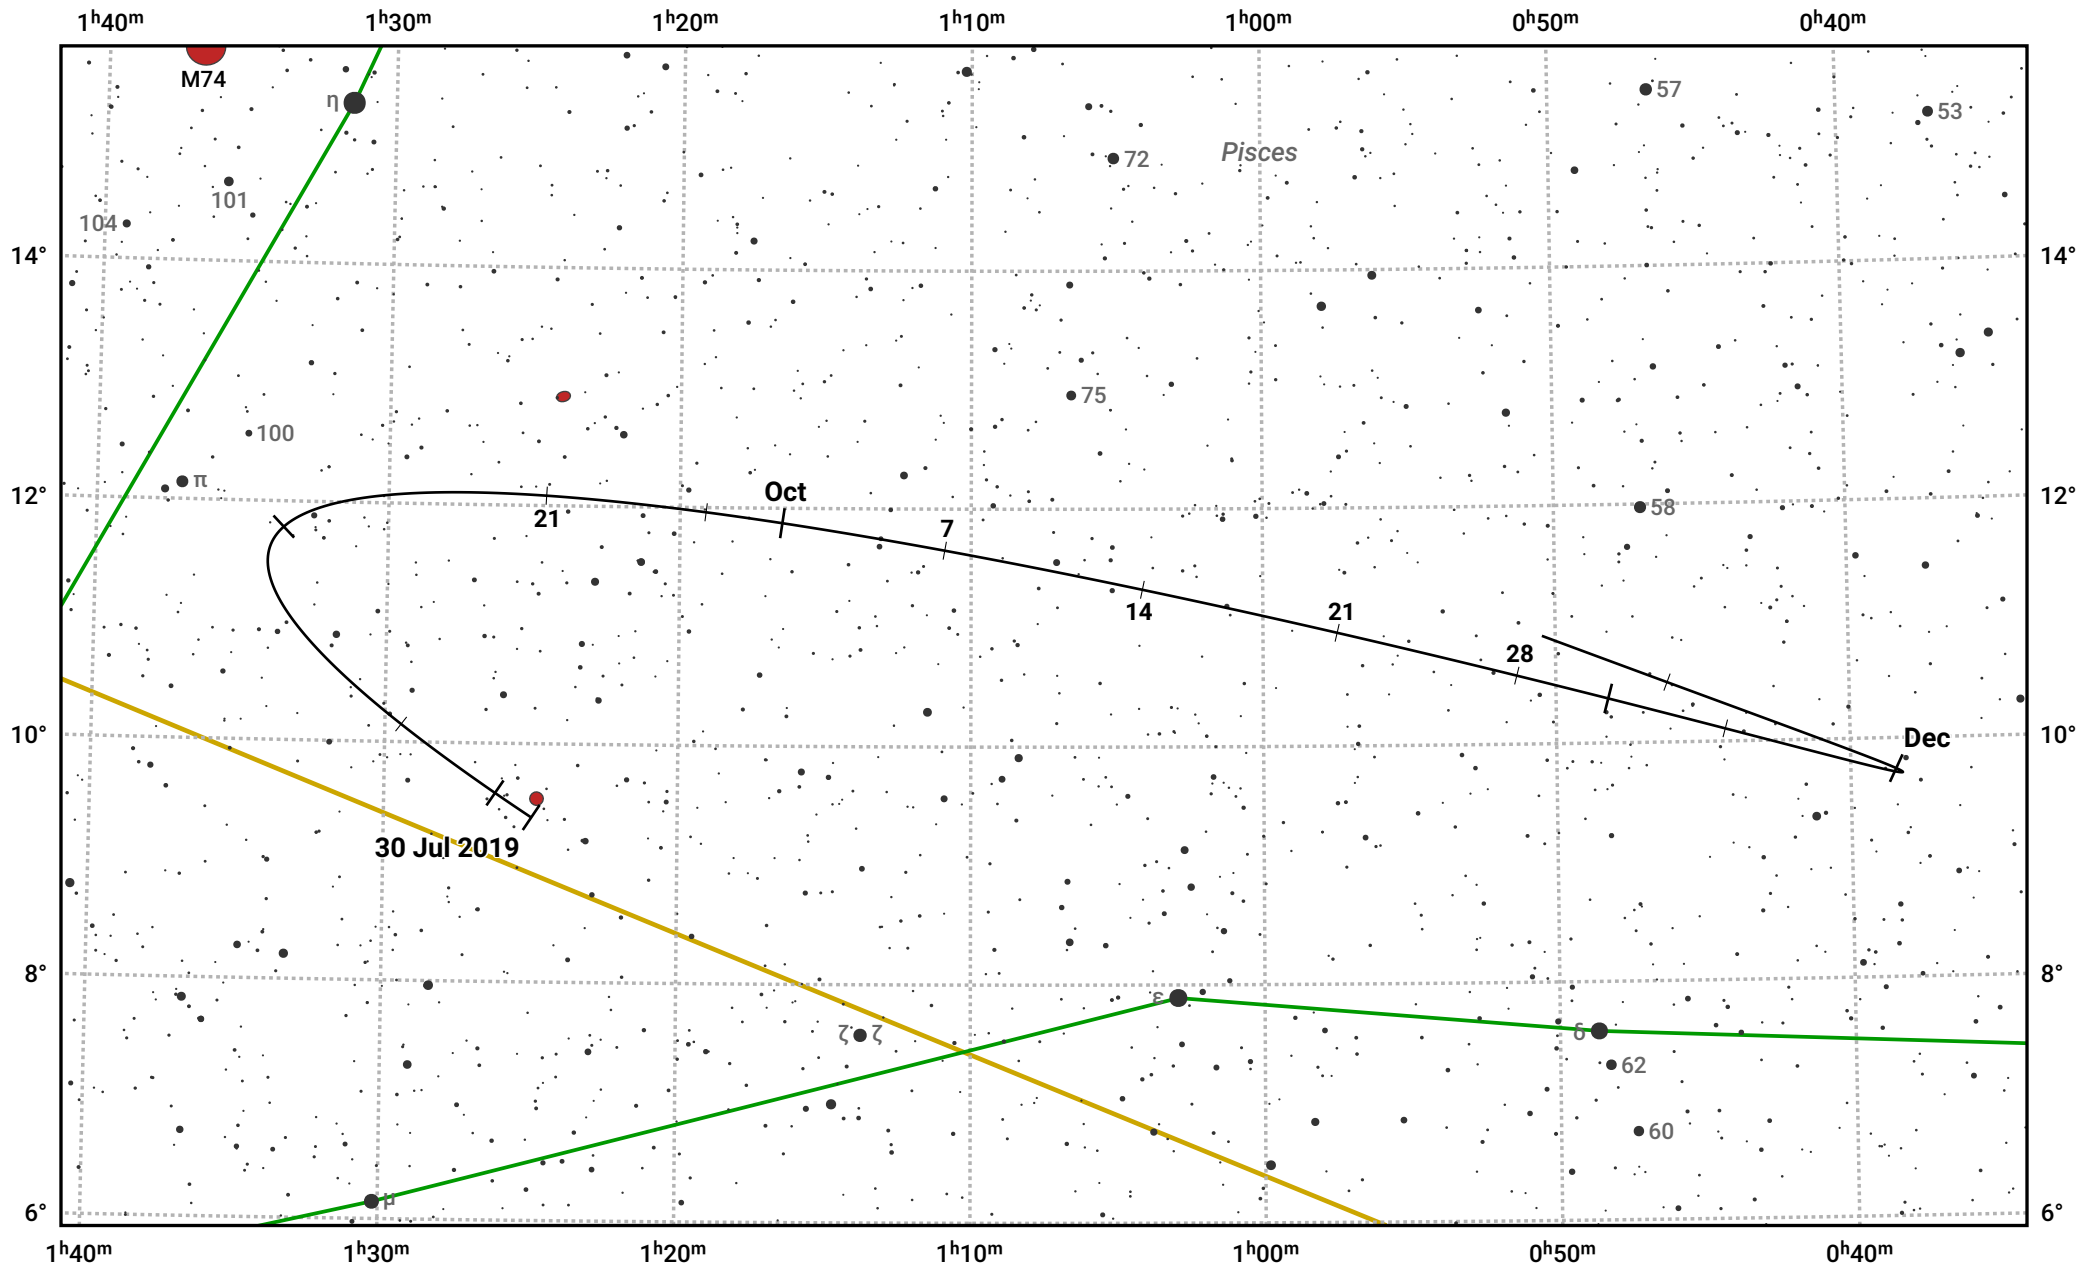

# The path of Asteroid 29 Amphitrite around opposition on 13 Oct 2019

© Dominic Ford 2011–2024. Date markers placed at midnight UTC. Downloaded from <https://in-the-sky.org>

Magnitude scale: 11.0 10.0 9.0 8.0 7.0 6.0 5.0 4.0 3.0

— Ecliptic Plane

- Galaxy
- Bright nebula
- Open cluster
- ⊕ Globular cluster

Date	Mag	Phase
2019 Aug 1	10.5	96%
2019 Sep 1	9.9	98%
2019 Sep 16	9.6	99%
2019 Oct 1	9.2	100%
2019 Nov 1	9.3	99%
2019 Dec 1	10.0	97%