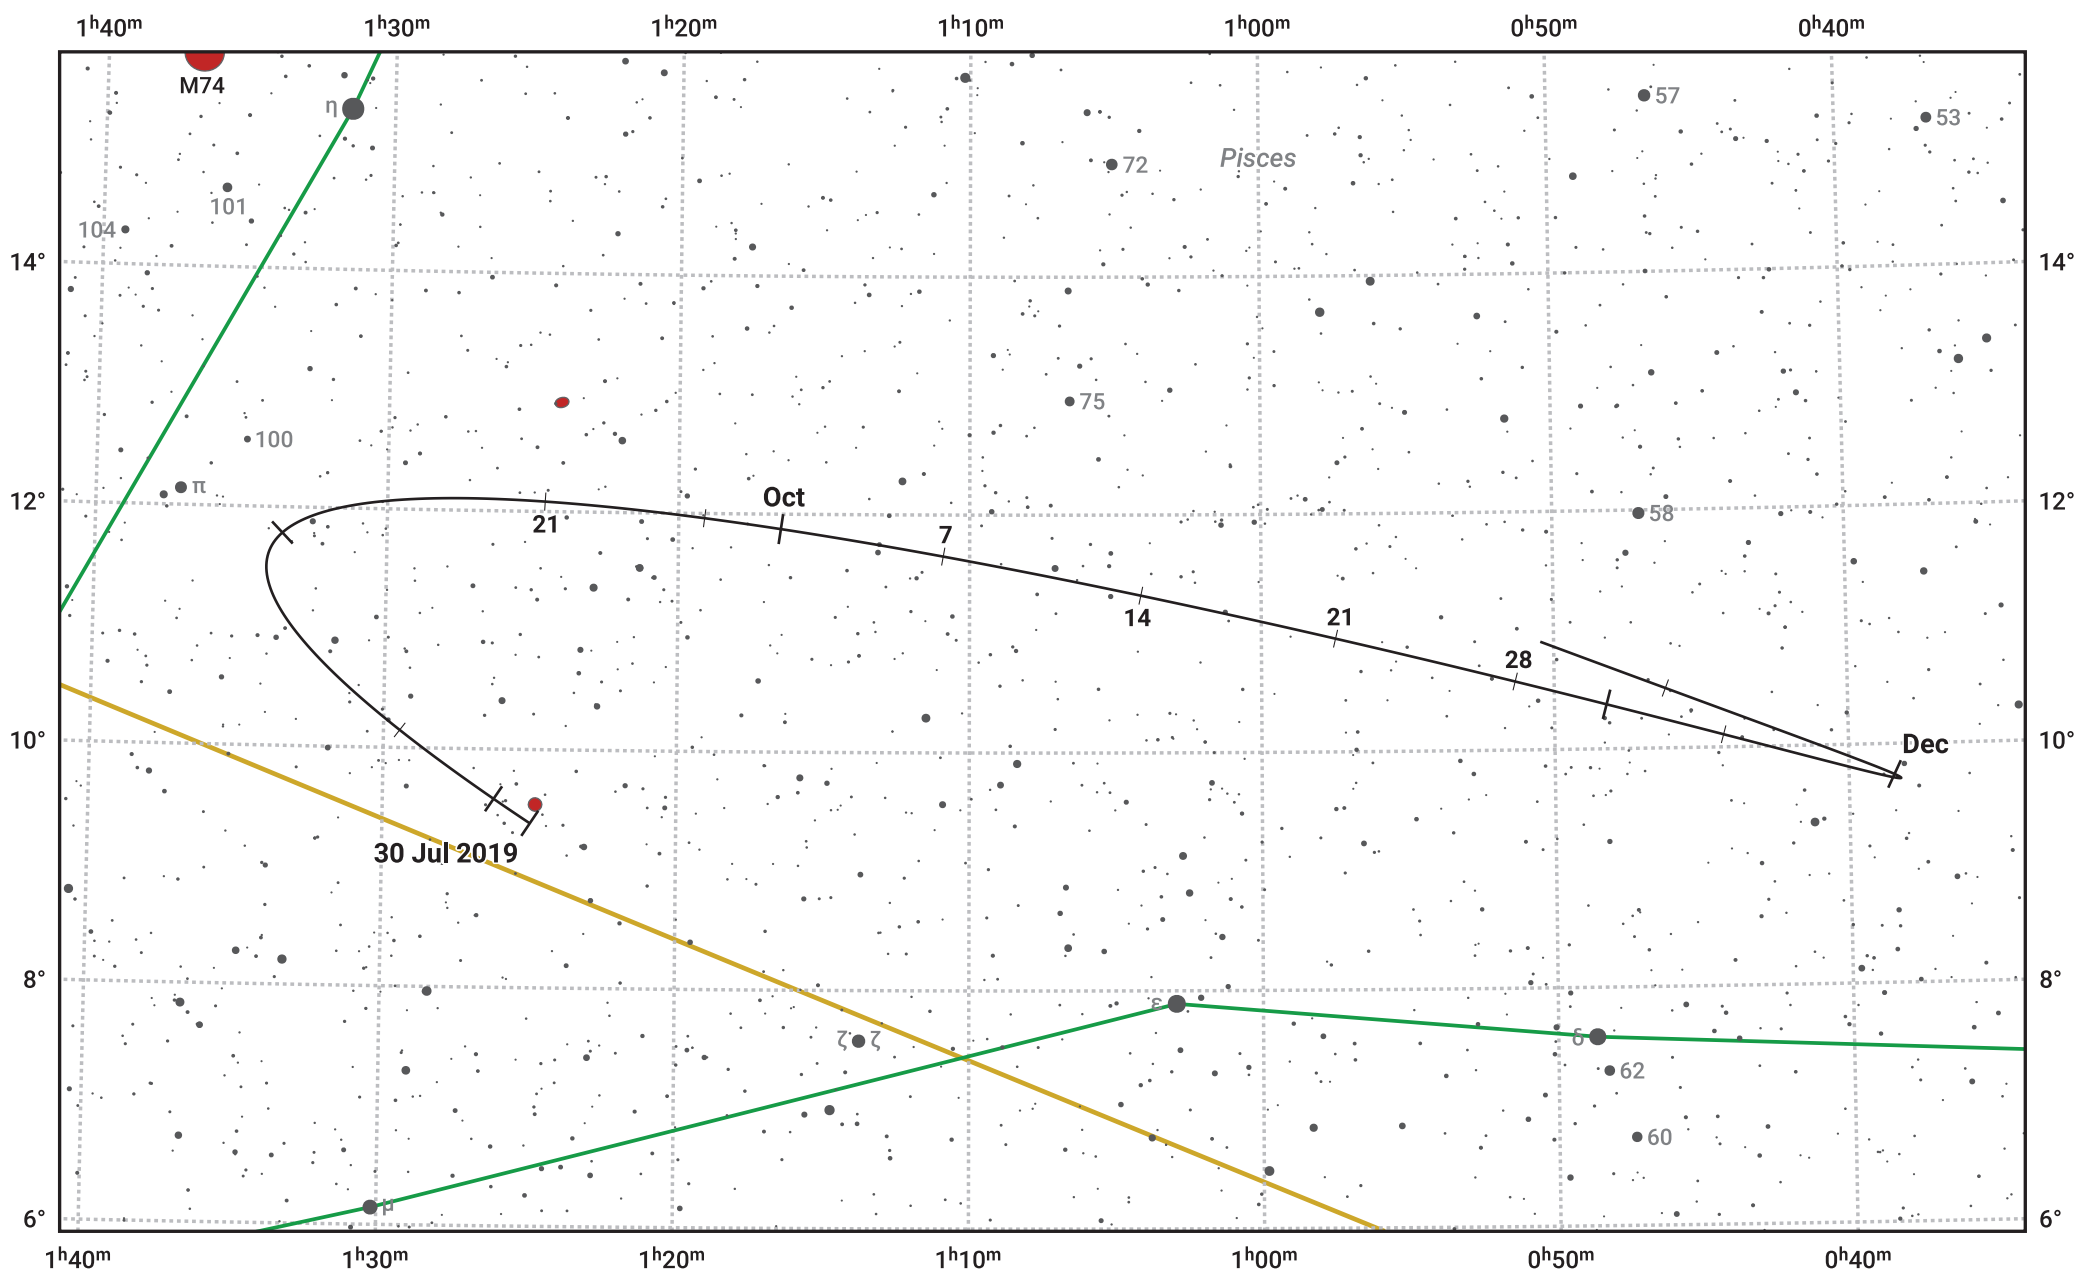

The path of Asteroid 29 Amphitrite around opposition on 13 Oct 2019

© Dominic Ford 2011–2024. Date markers placed at midnight UTC. Downloaded from <https://in-the-sky.org>

Magnitude scale: 11.0 10.0 9.0 8.0 7.0 6.0 5.0 4.0 3.0

- Galaxy
- Bright nebula
- Open cluster
- Globular cluster

Date	Mag	Phase
2019 Aug 1	10.5	96%
2019 Sep 1	9.9	98%
2019 Sep 16	9.6	99%
2019 Oct 1	9.2	100%
2019 Nov 1	9.3	99%
2019 Dec 1	10.0	97%