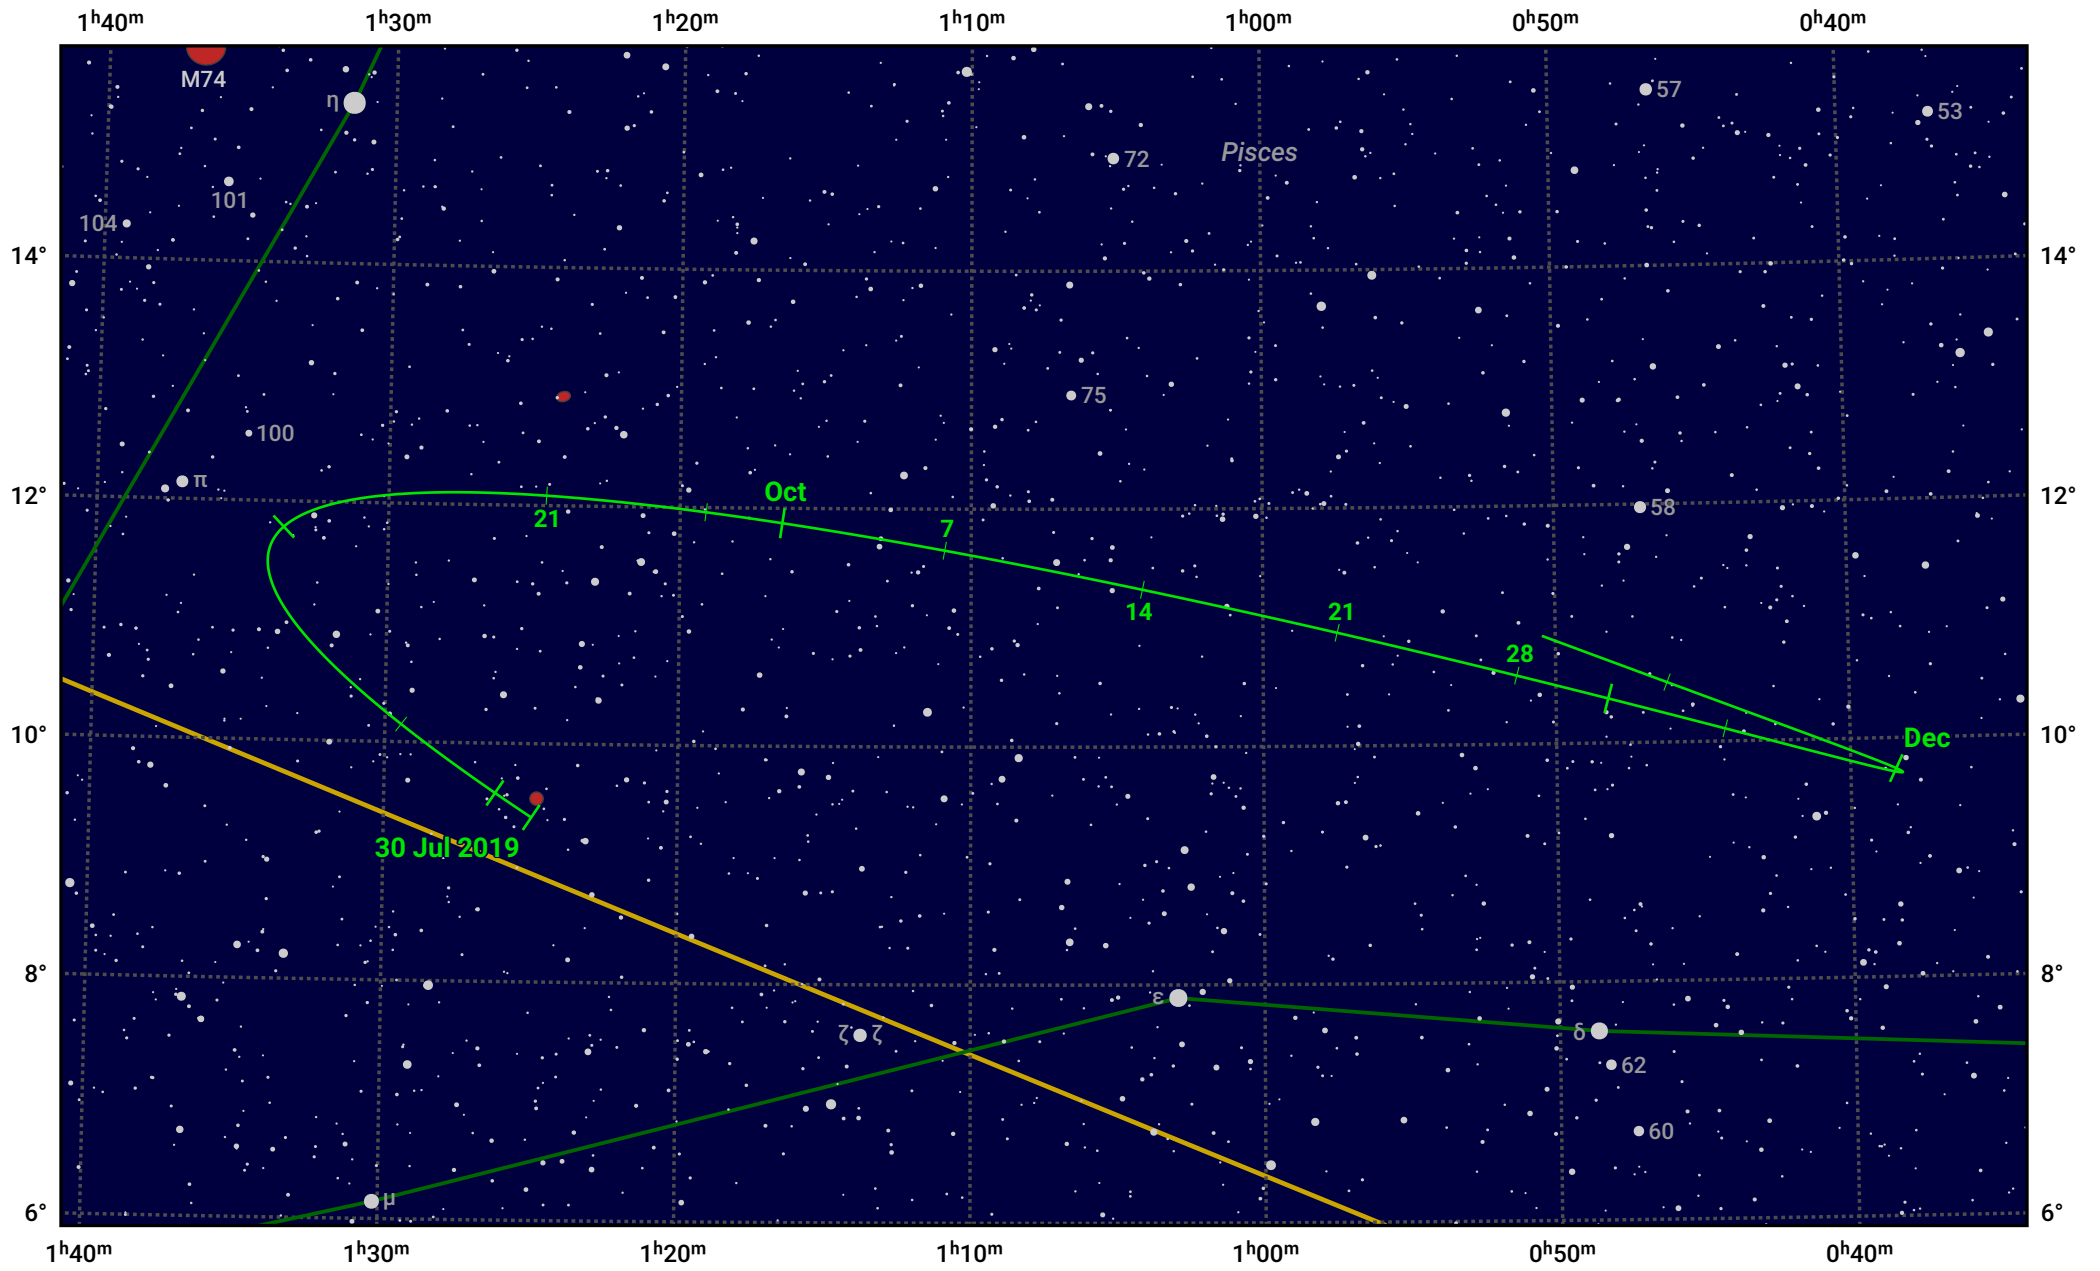

The path of Asteroid 29 Amphitrite around opposition on 13 Oct 2019

© Dominic Ford 2011–2024. Date markers placed at midnight UTC. Downloaded from <https://in-the-sky.org>

Magnitude scale: 11.0 10.0 9.0 8.0 7.0 6.0 5.0 4.0 3.0

— Ecliptic Plane

- Galaxy
- Bright nebula
- Open cluster
- Globular cluster

Date	Mag	Phase
2019 Aug 1	10.5	96%
2019 Sep 1	9.9	98%
2019 Sep 16	9.6	99%
2019 Oct 1	9.2	100%
2019 Nov 1	9.3	99%
2019 Dec 1	10.0	97%