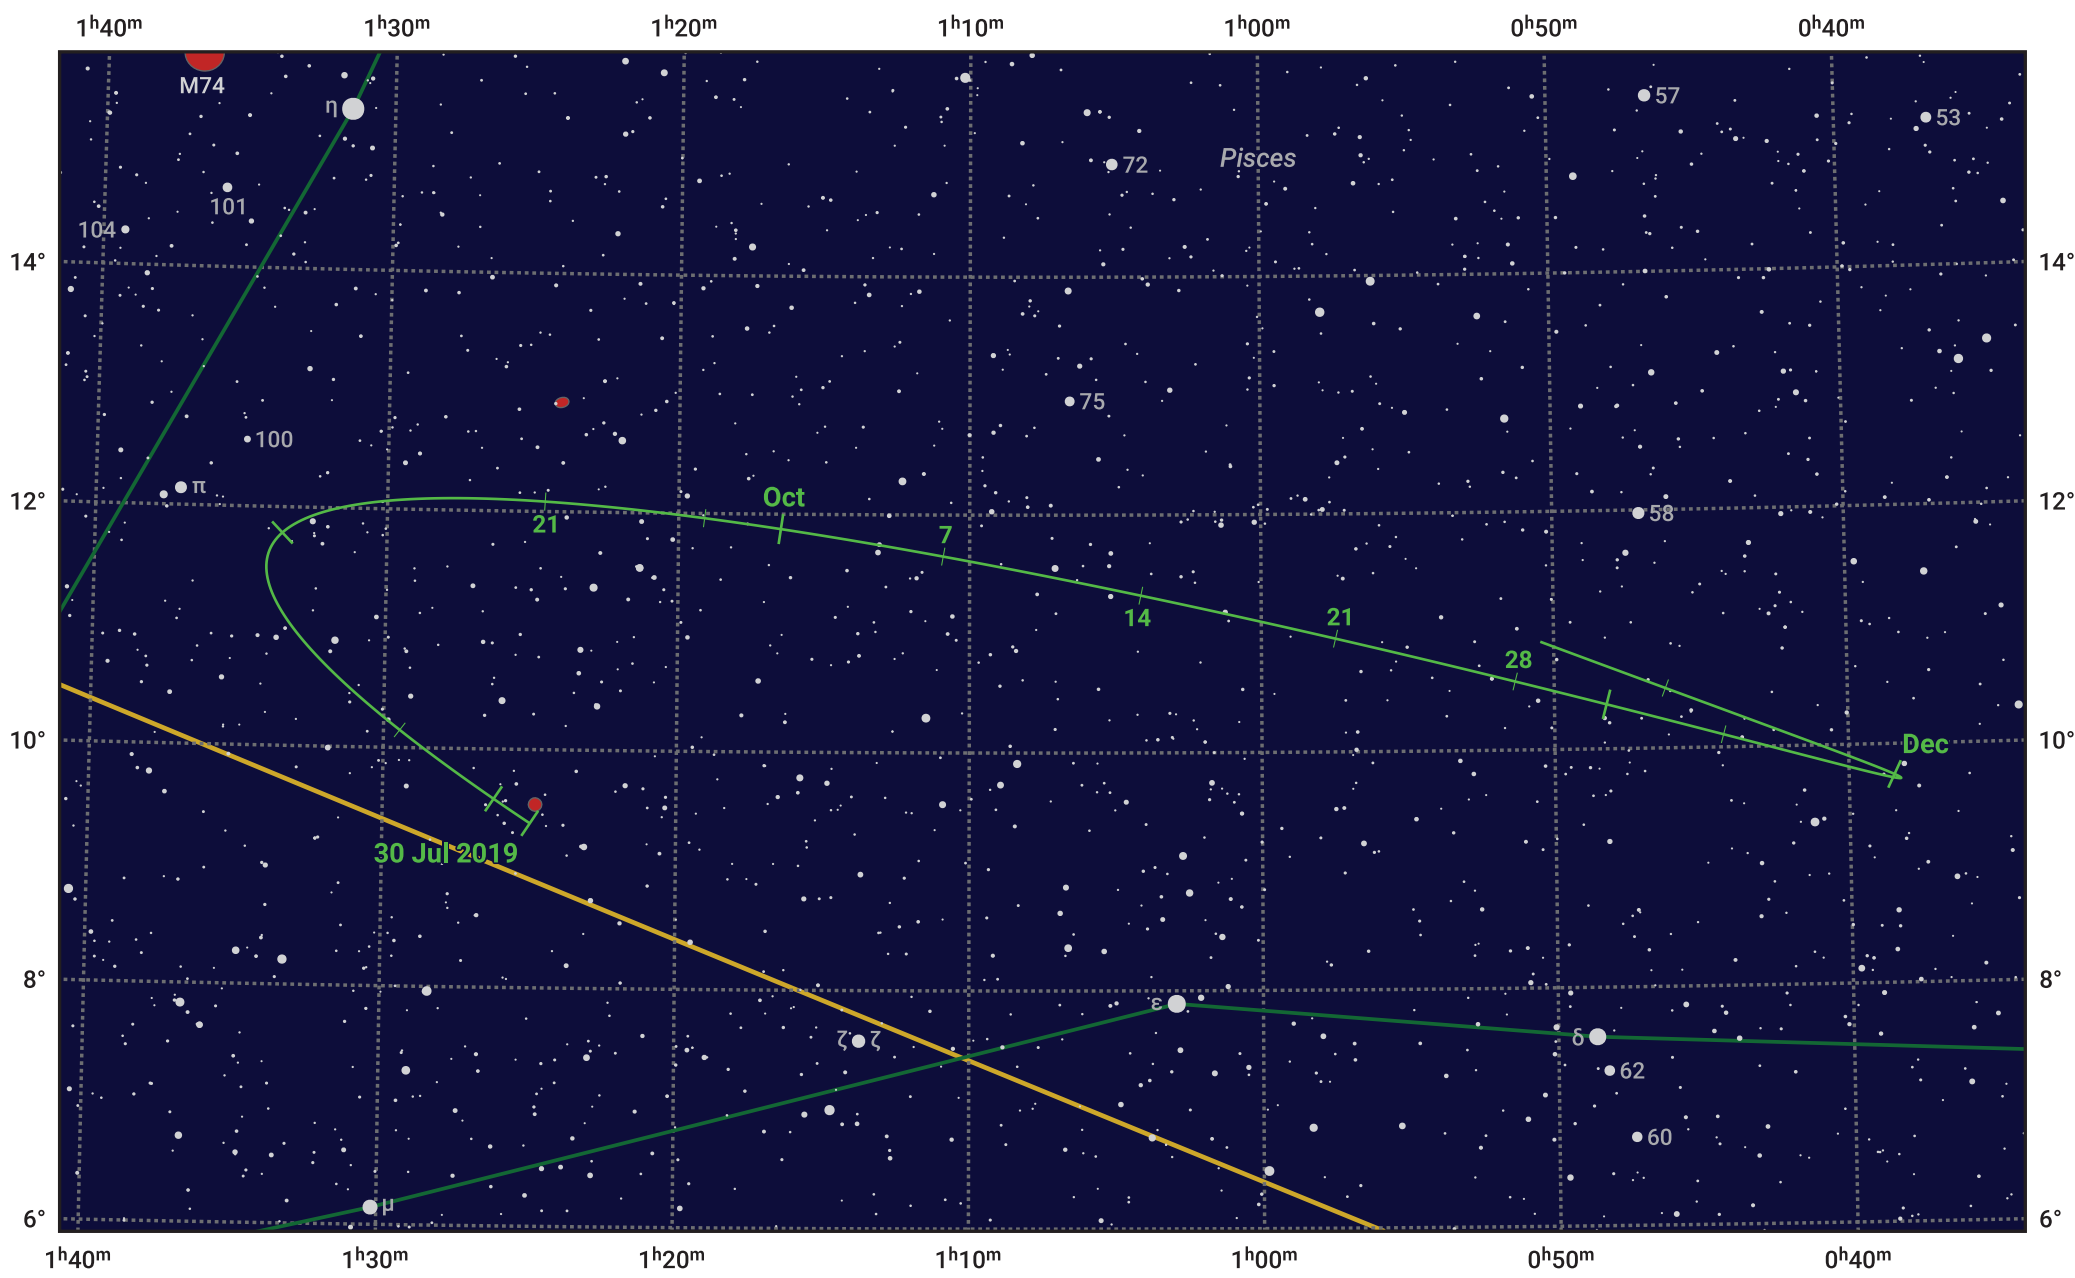

The path of Asteroid 29 Amphitrite around opposition on 13 Oct 2019

© Dominic Ford 2011–2024. Date markers placed at midnight UTC. Downloaded from <https://in-the-sky.org>

Magnitude scale: 11.0 10.0 9.0 8.0 7.0 6.0 5.0 4.0 3.0

— Ecliptic Plane

- Galaxy
- Bright nebula
- Open cluster
- ⊕ Globular cluster

Date	Mag	Phase
2019 Aug 1	10.5	96%
2019 Sep 1	9.9	98%
2019 Sep 16	9.6	99%
2019 Oct 1	9.2	100%
2019 Nov 1	9.3	99%
2019 Dec 1	10.0	97%