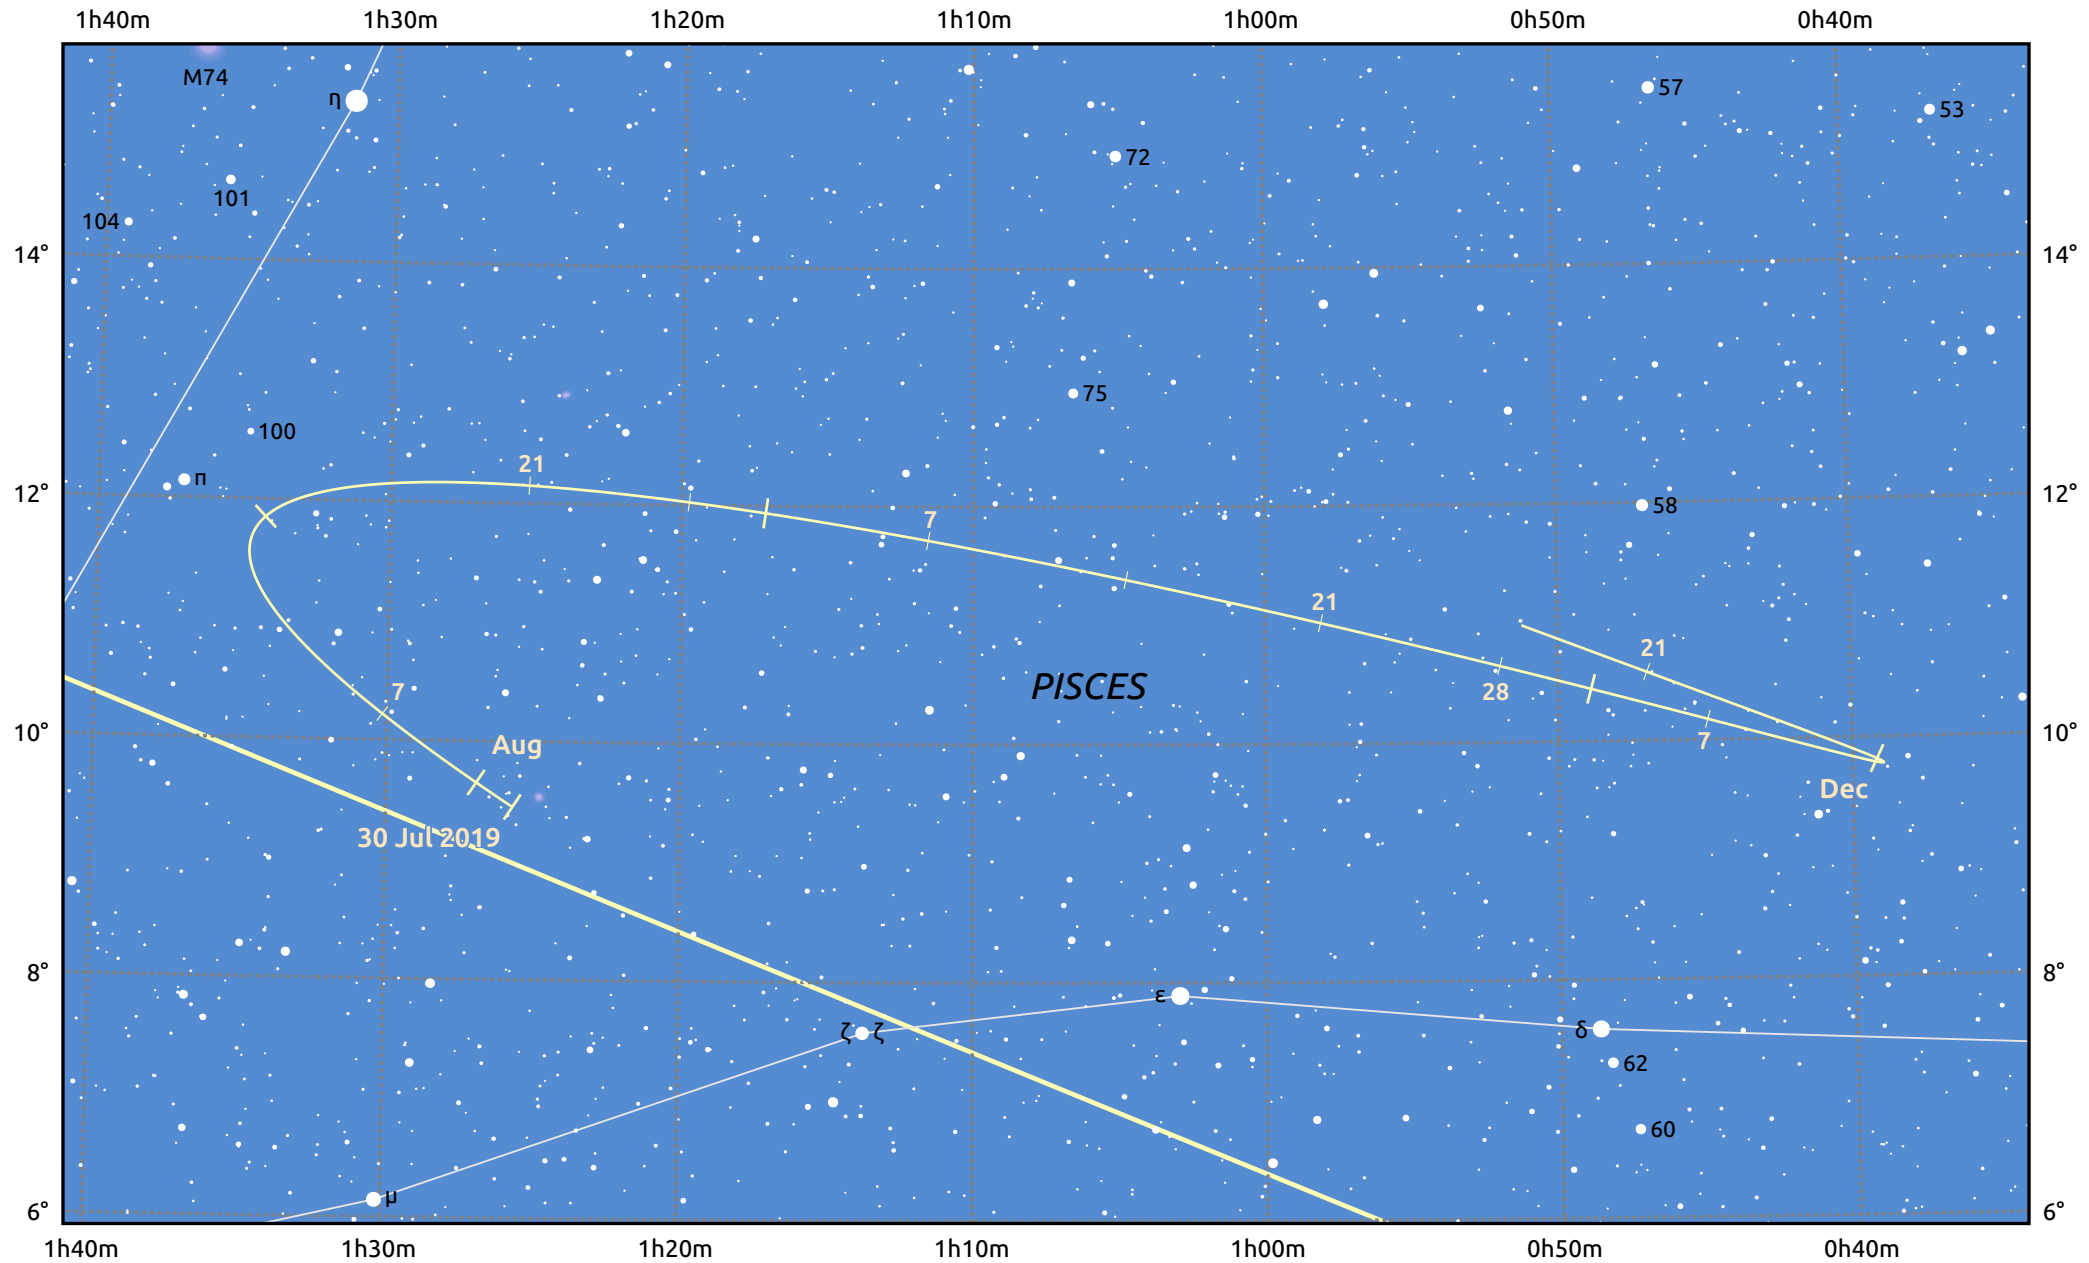

The path of Asteroid 29 Amphitrite around opposition on 13 Oct 2019

© Dominic Ford 2011–2025. Date markers placed at midnight UTC. Downloaded from <https://in-the-sky.org>

Magnitude scale: 11.0 10.0 9.0 8.0 7.0 6.0 5.0 4.0 3.0

— Ecliptic Plane

Galaxy Bright nebula Open cluster Globular cluster Planetary nebula

Date	Mag	Phase
2019 Aug 1	10.5	96%
2019 Sep 1	9.9	98%
2019 Sep 16	9.5	99%
2019 Oct 1	9.1	100%
2019 Nov 1	9.3	99%
2019 Dec 1	10.0	97%