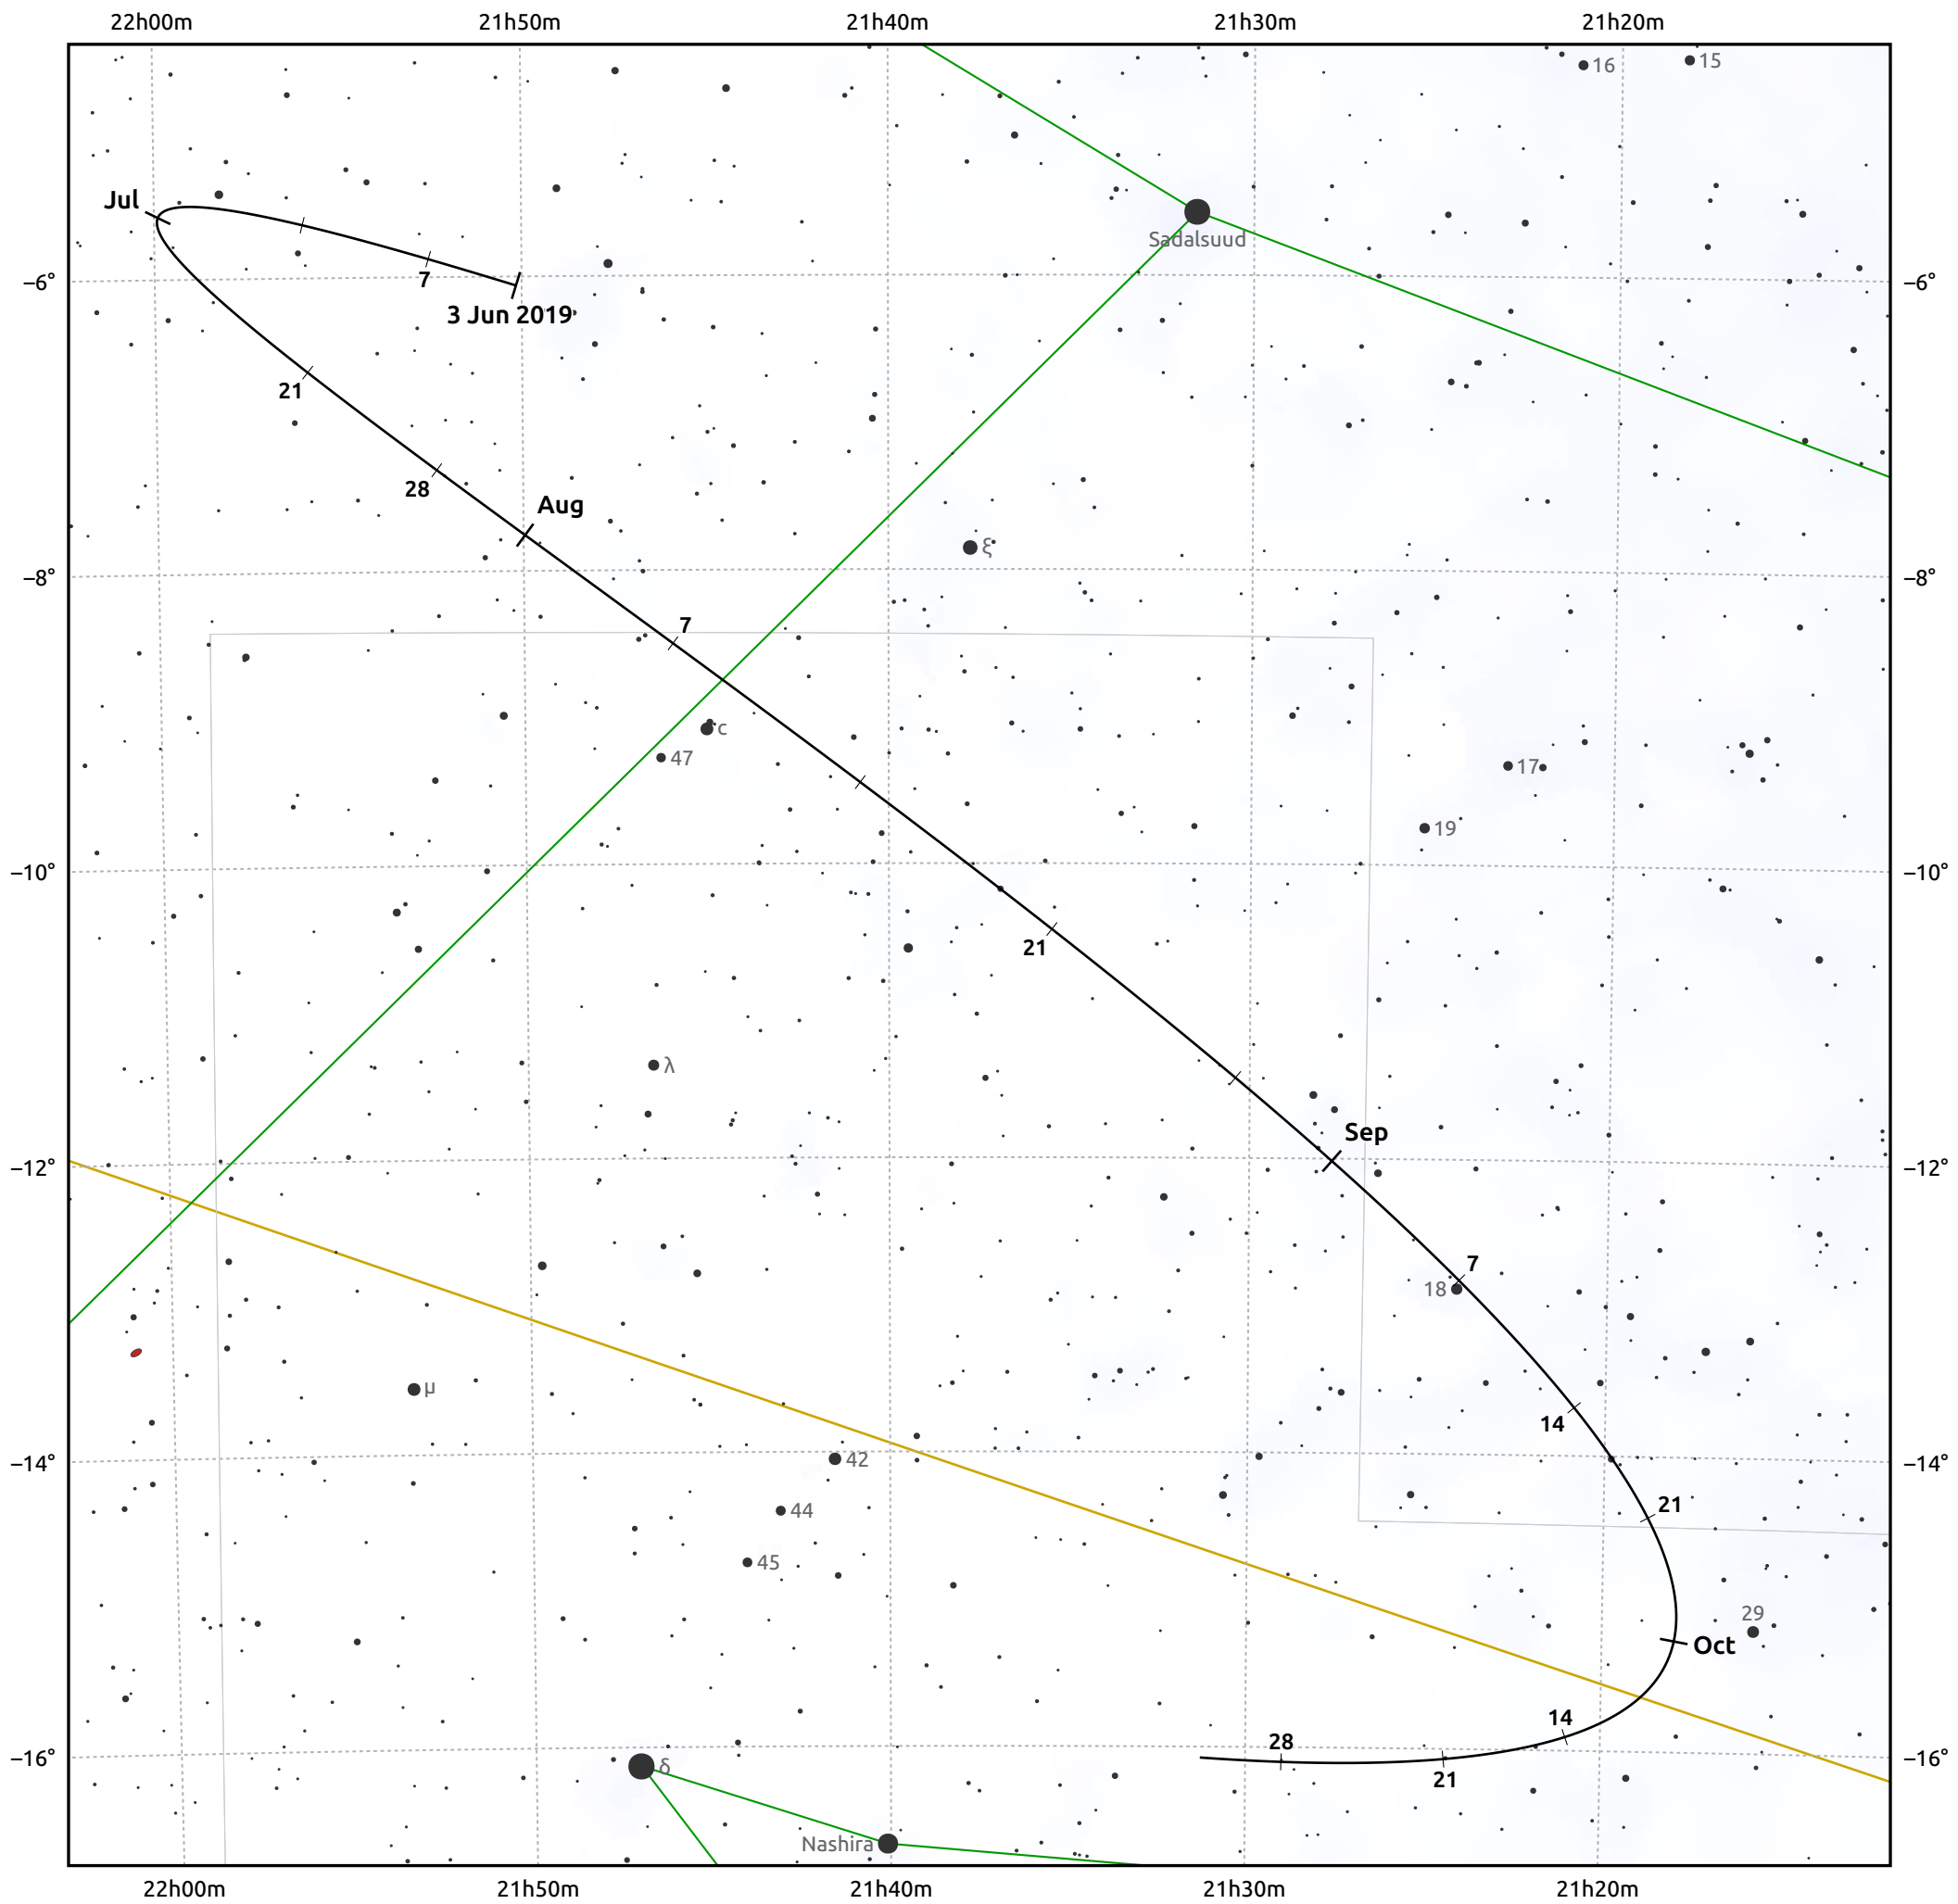

# The path of Asteroid 39 Laetitia around opposition on 17 Aug 2019

© Dominic Ford 2011–2026. Date markers placed at midnight UTC. Downloaded from <https://in-the-sky.org>

Magnitude scale: 10.0 9.0 8.0 7.0 6.0 5.0 4.0 3.0 2.0

— Ecliptic Plane

Galaxy Bright nebula Open cluster Globular cluster Planetary nebula

Date	Mag
2019 Jul 1	10.3
2019 Jul 22	9.8
2019 Aug 1	9.5
2019 Sep 1	9.5
2019 Oct 1	10.1