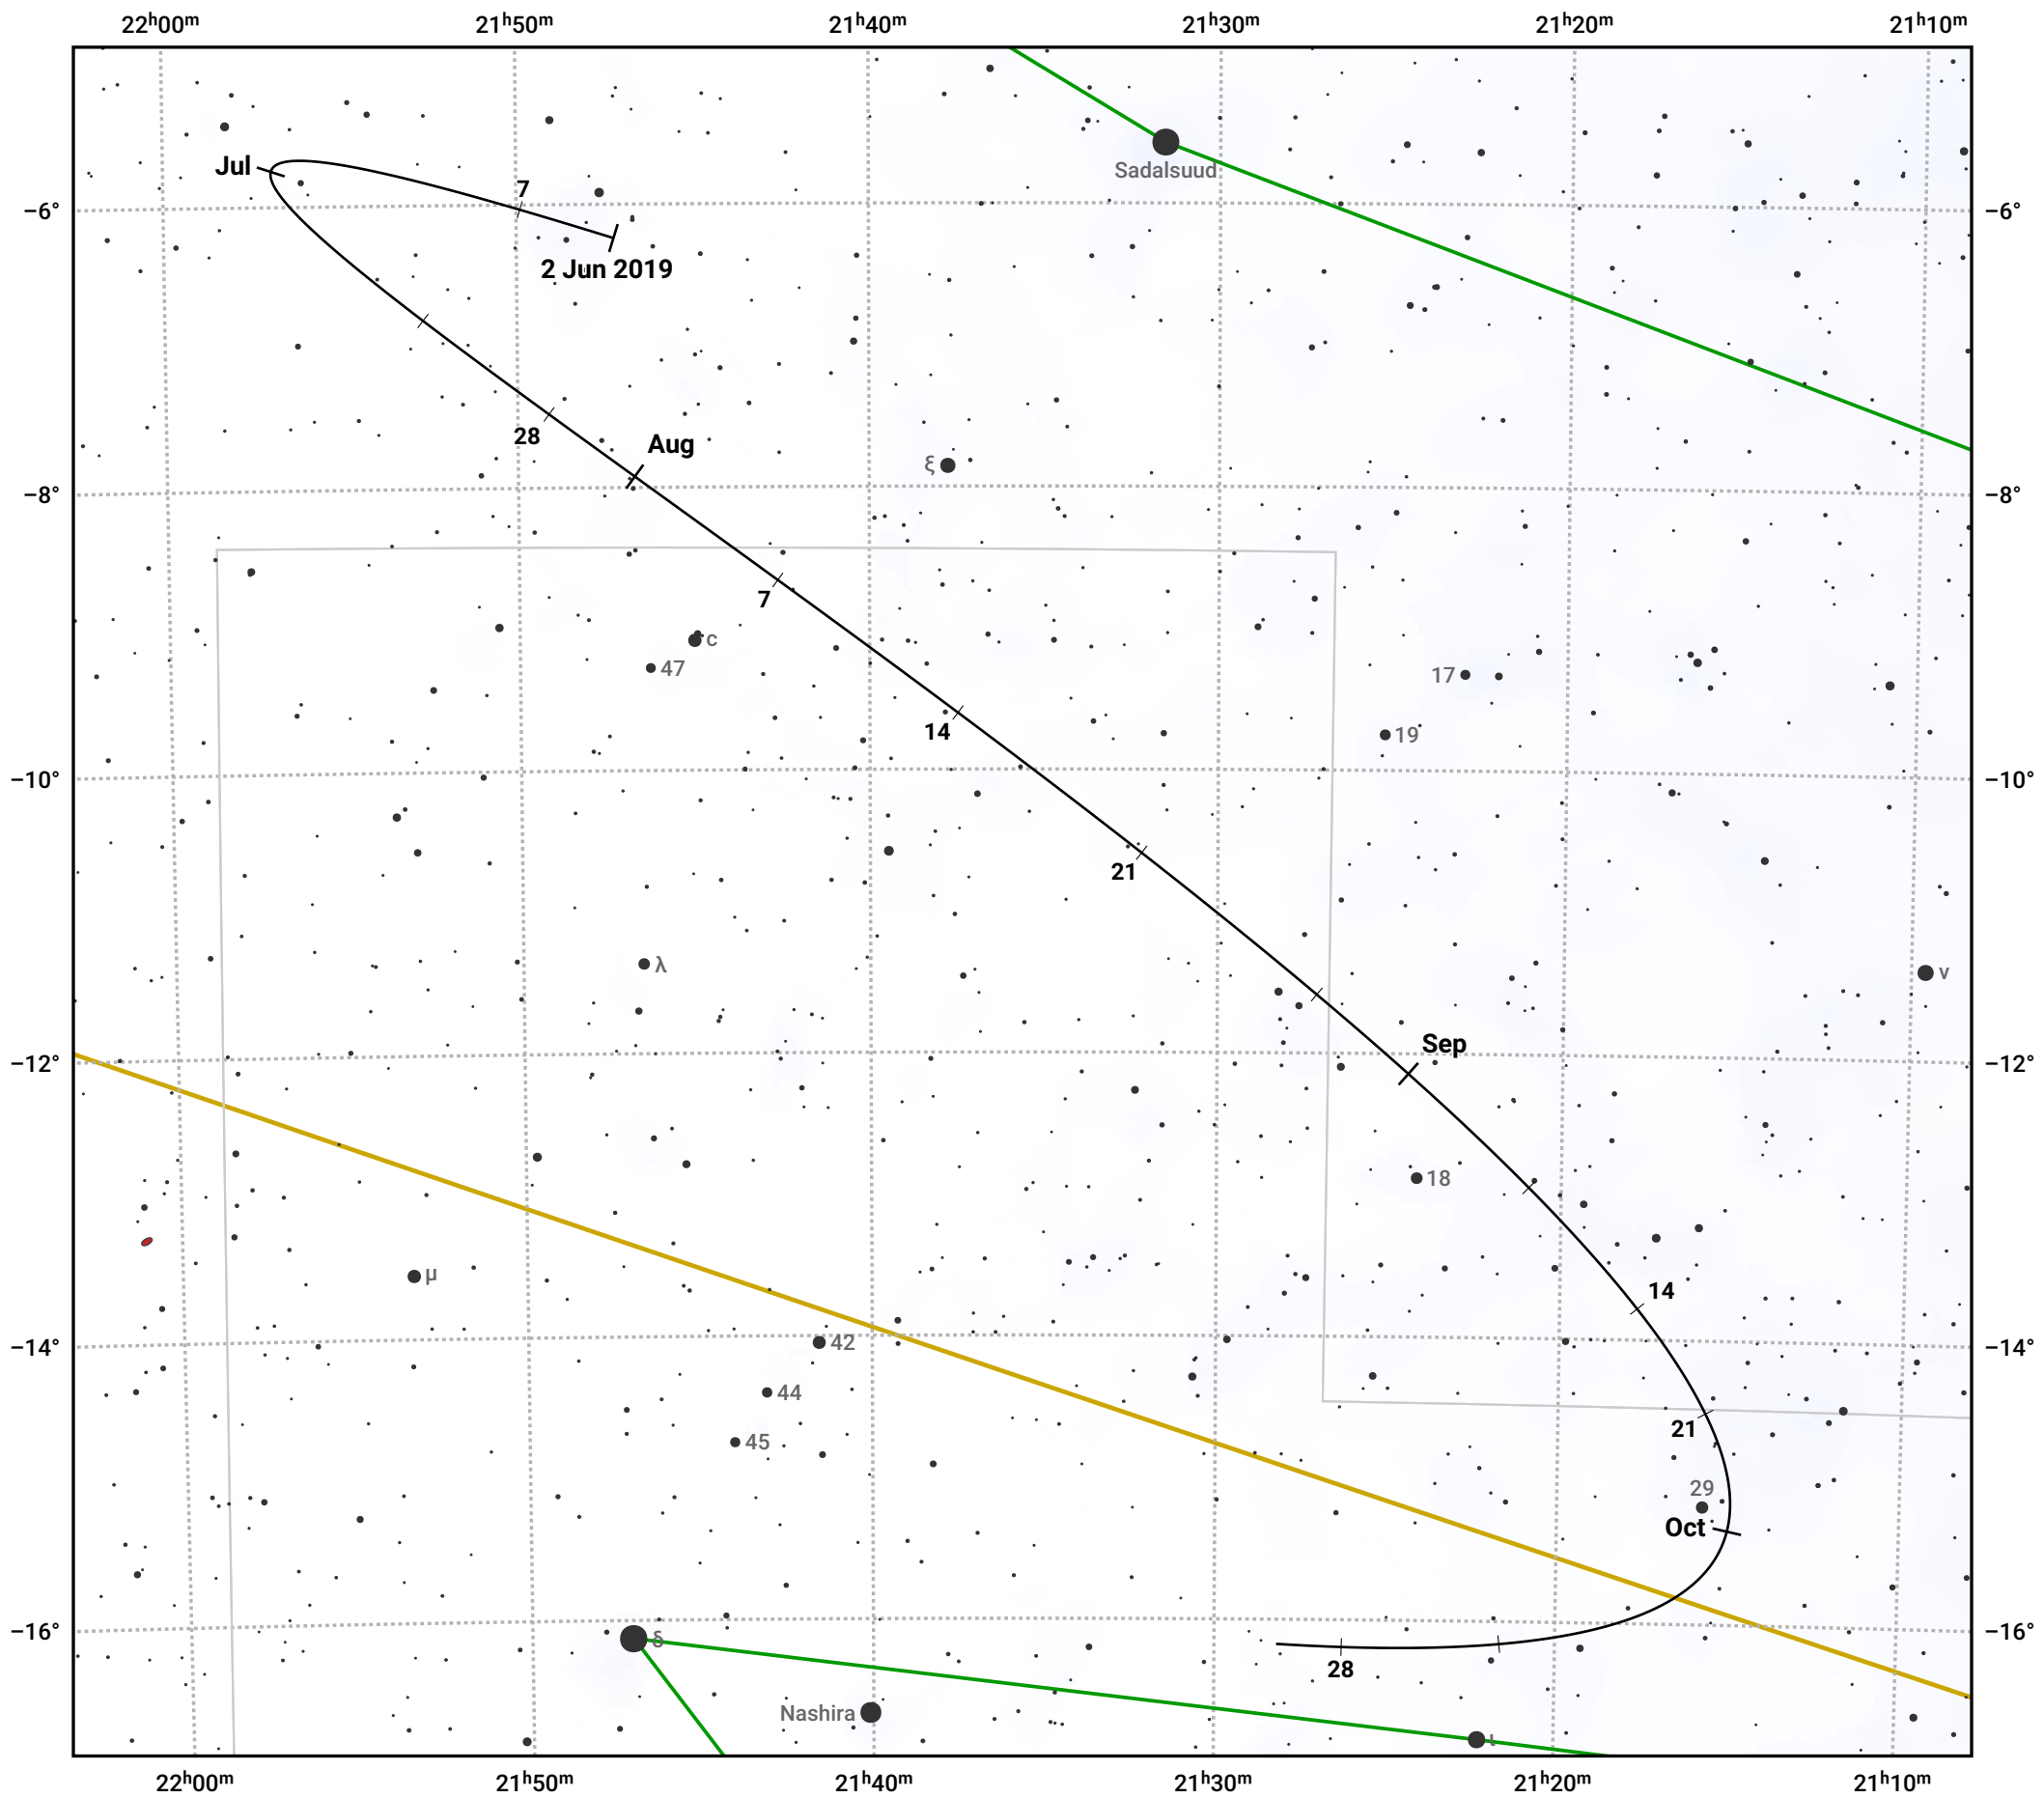

# The path of Asteroid 39 Laetitia around opposition on 16 Aug 2019

© Dominic Ford 2011–2024. Date markers placed at midnight UTC. Downloaded from <https://in-the-sky.org>

Magnitude scale: 10.0 9.0 8.0 7.0 6.0 5.0 4.0 3.0 2.0

— Ecliptic Plane

Galaxy Bright nebula Open cluster Globular cluster

Date	Mag
2019 Jul 1	10.2
2019 Jul 22	9.8
2019 Aug 1	9.5
2019 Sep 1	9.5
2019 Oct 1	10.1