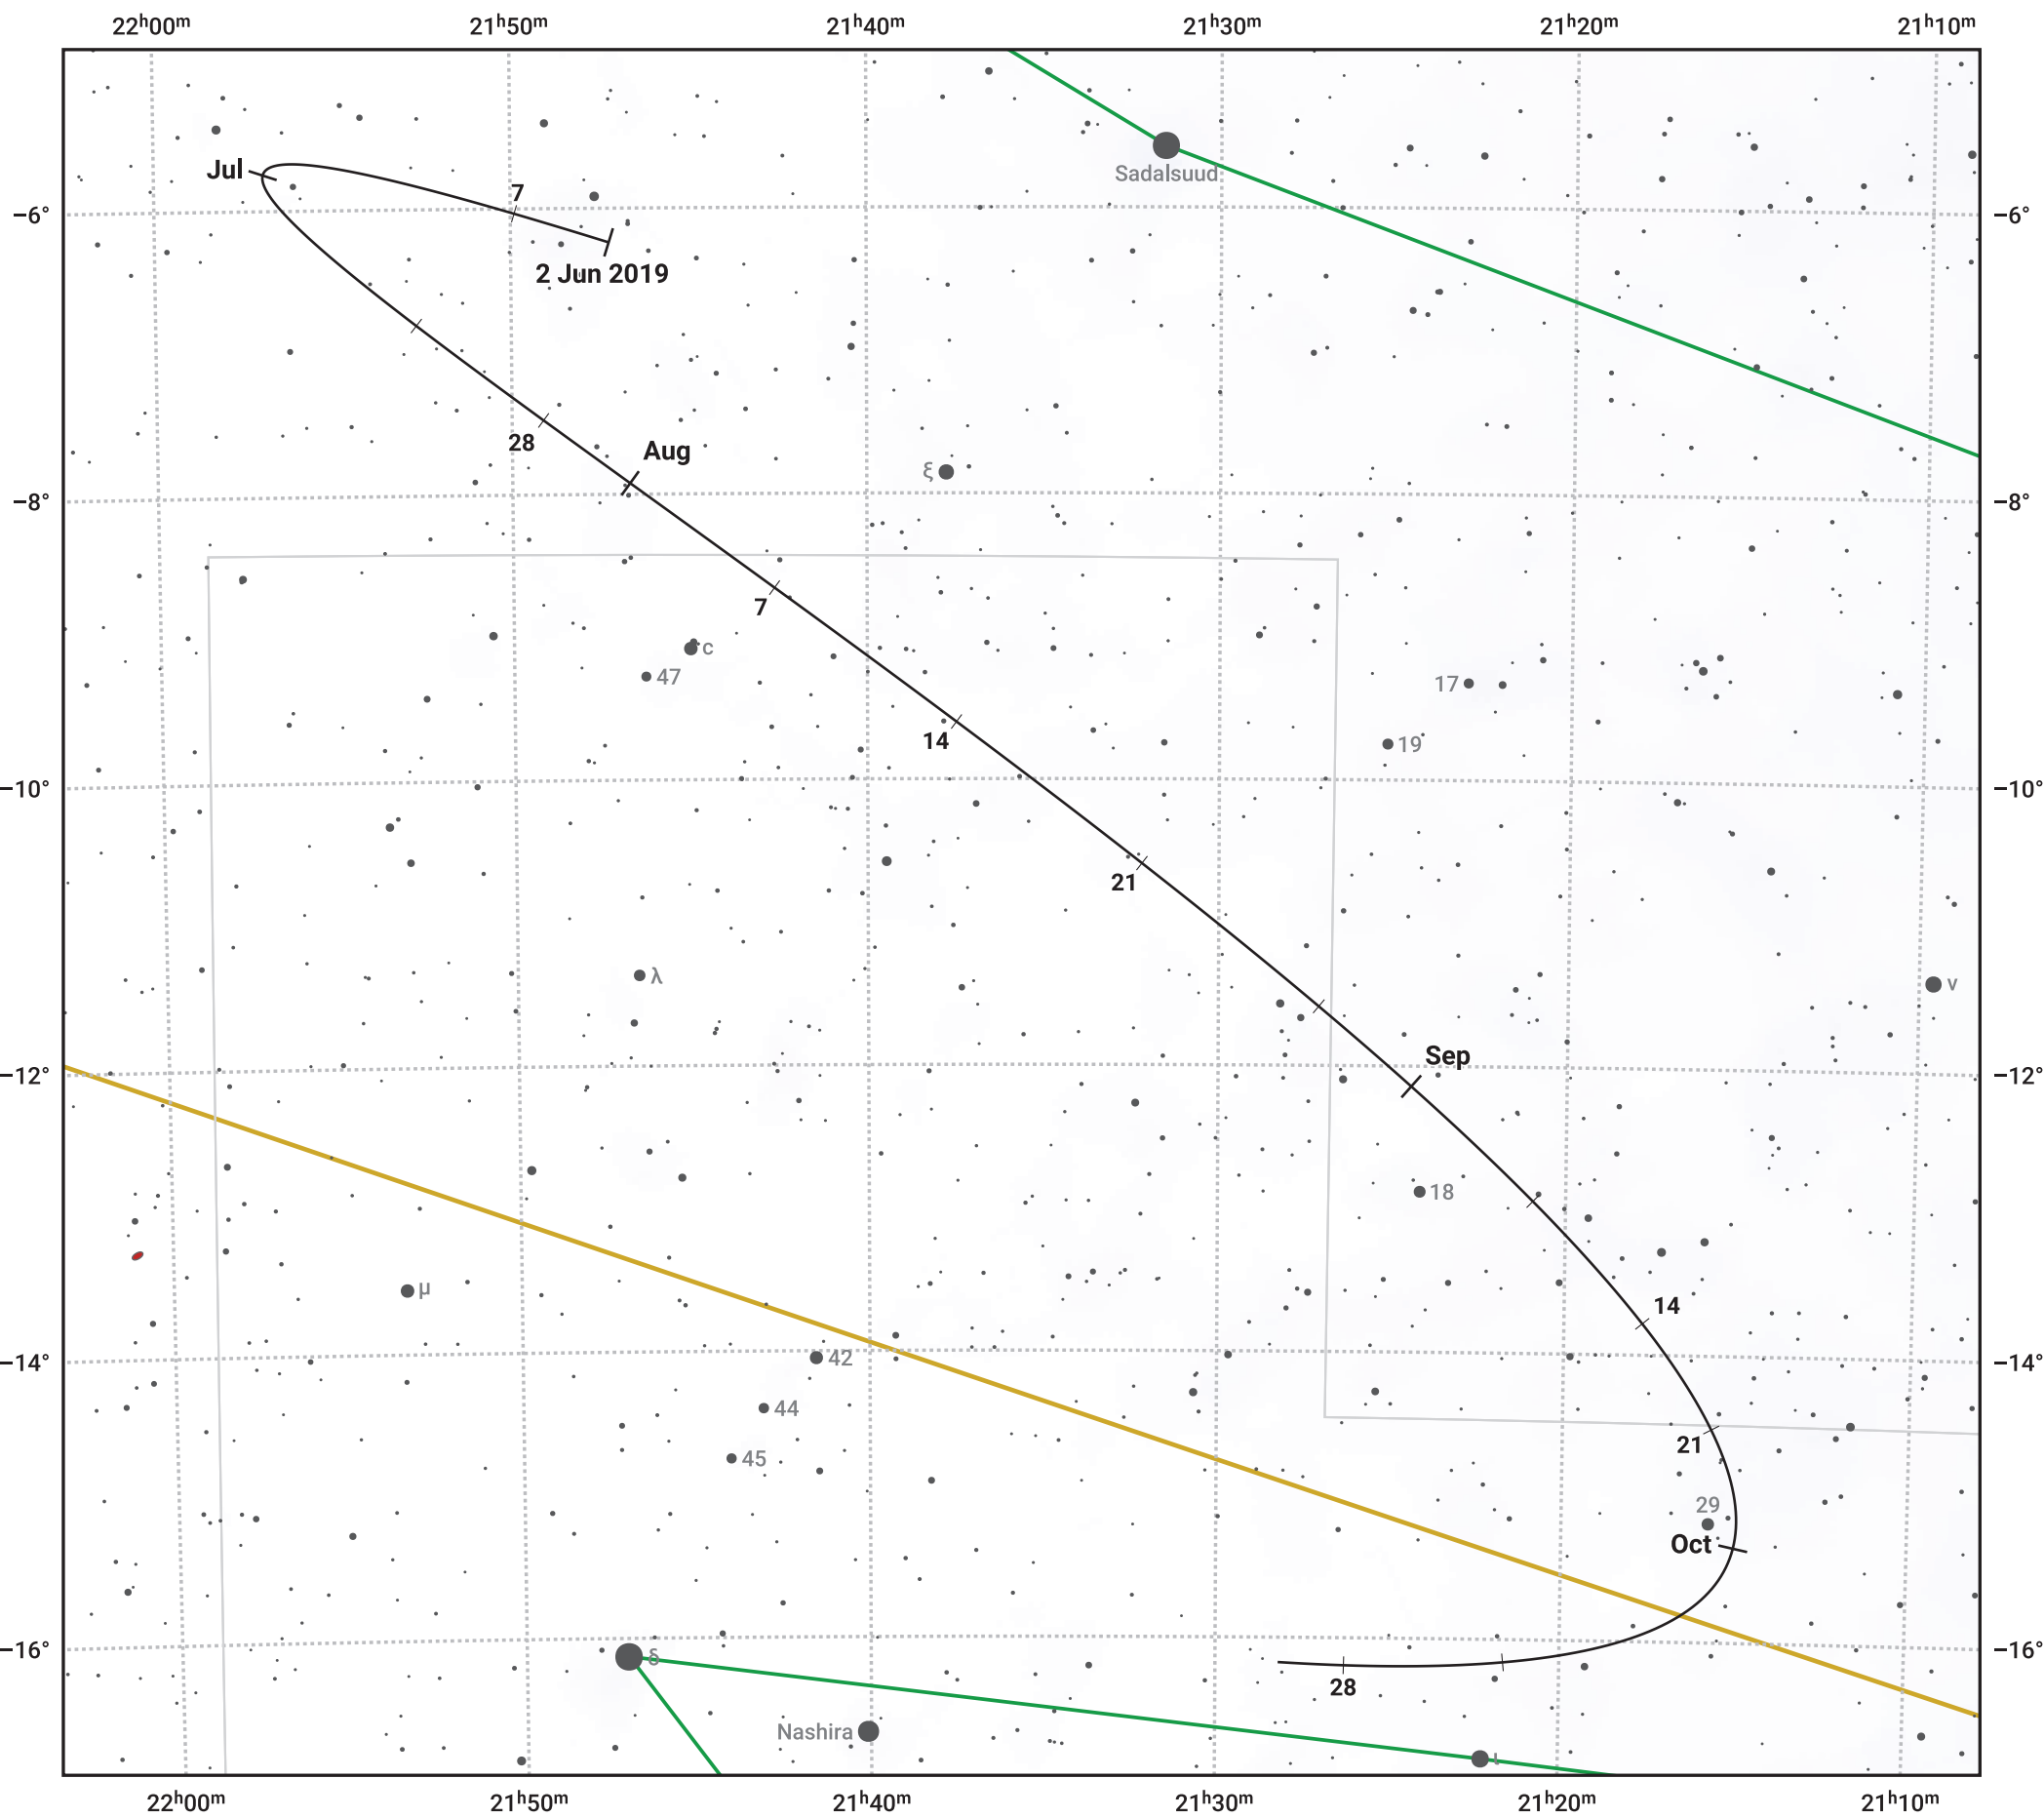

The path of Asteroid 39 Laetitia around opposition on 16 Aug 2019

© Dominic Ford 2011–2024. Date markers placed at midnight UTC. Downloaded from <https://in-the-sky.org>

Magnitude scale: 10.0 9.0 8.0 7.0 6.0 5.0 4.0 3.0 2.0

- Galaxy
- Bright nebula
- Open cluster
- ⊕ Globular cluster

Date	Mag
2019 Jul 1	10.2
2019 Jul 22	9.8
2019 Aug 1	9.5
2019 Sep 1	9.5
2019 Oct 1	10.1