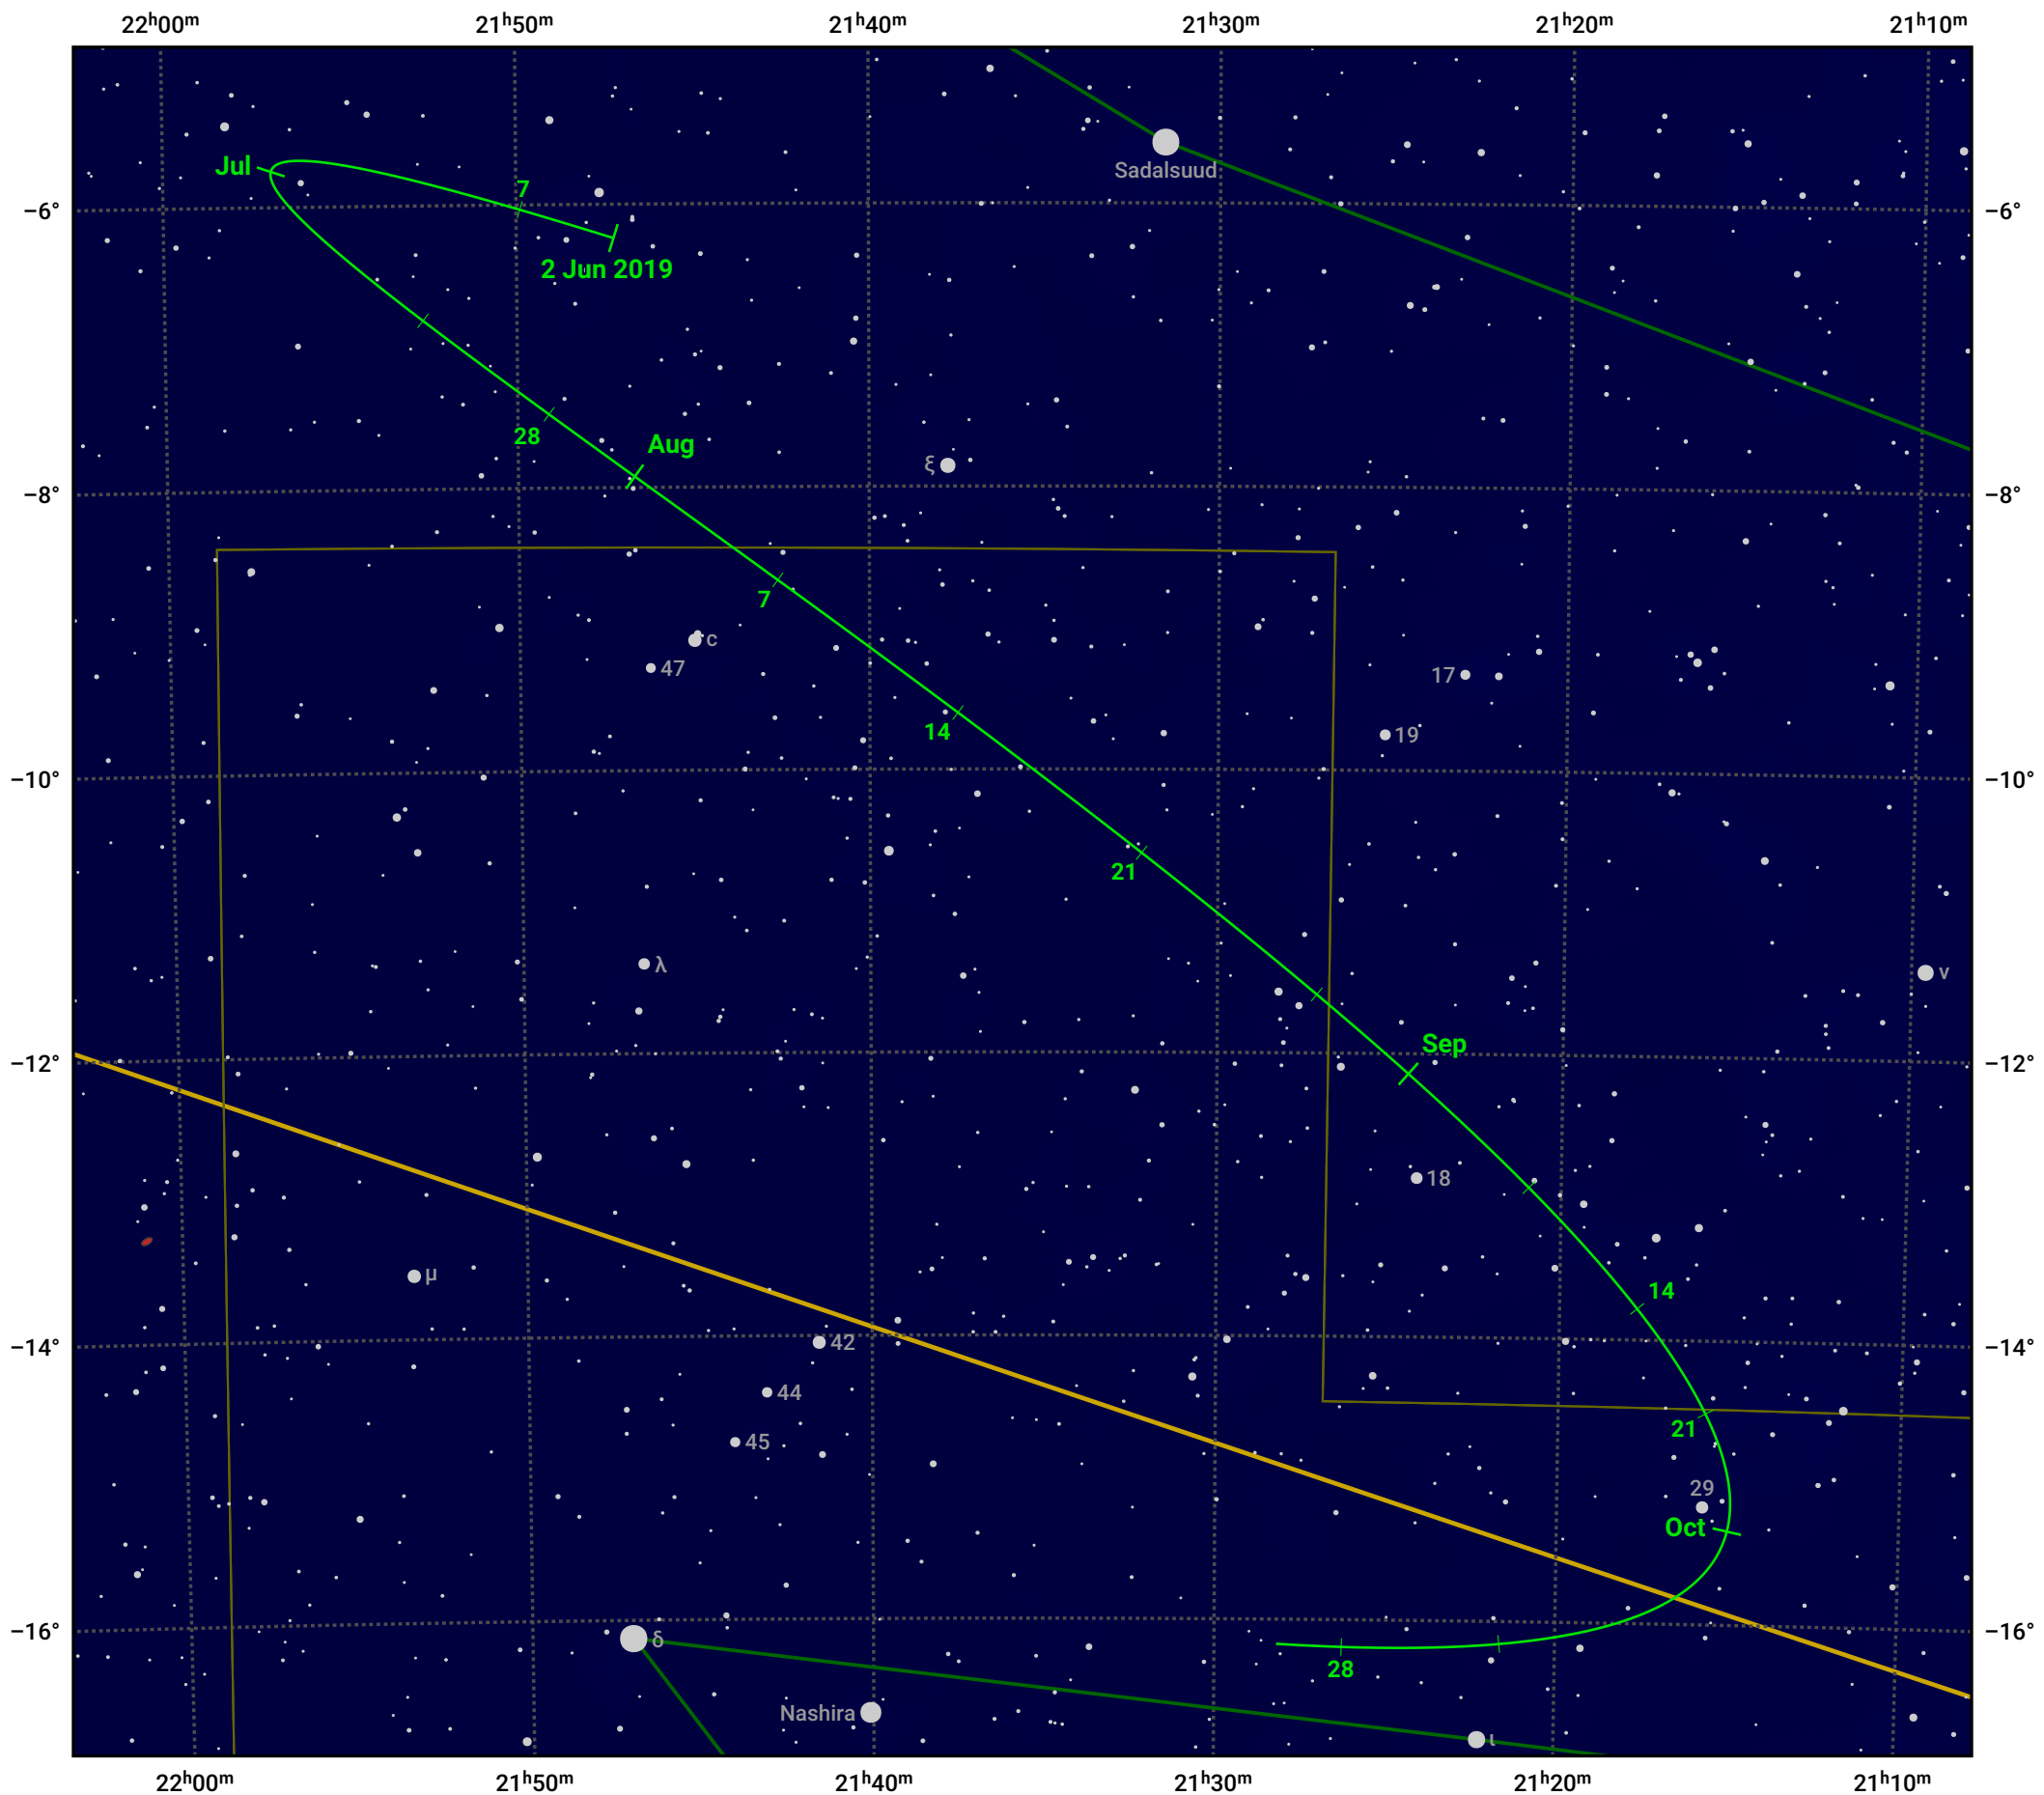

The path of Asteroid 39 Laetitia around opposition on 16 Aug 2019

© Dominic Ford 2011–2024. Date markers placed at midnight UTC. Downloaded from <https://in-the-sky.org>

Magnitude scale: 10.0 9.0 8.0 7.0 6.0 5.0 4.0 3.0 2.0

— Ecliptic Plane

Galaxy Bright nebula Open cluster Globular cluster

Date	Mag
2019 Jul 1	10.2
2019 Jul 22	9.8
2019 Aug 1	9.5
2019 Sep 1	9.5
2019 Oct 1	10.1