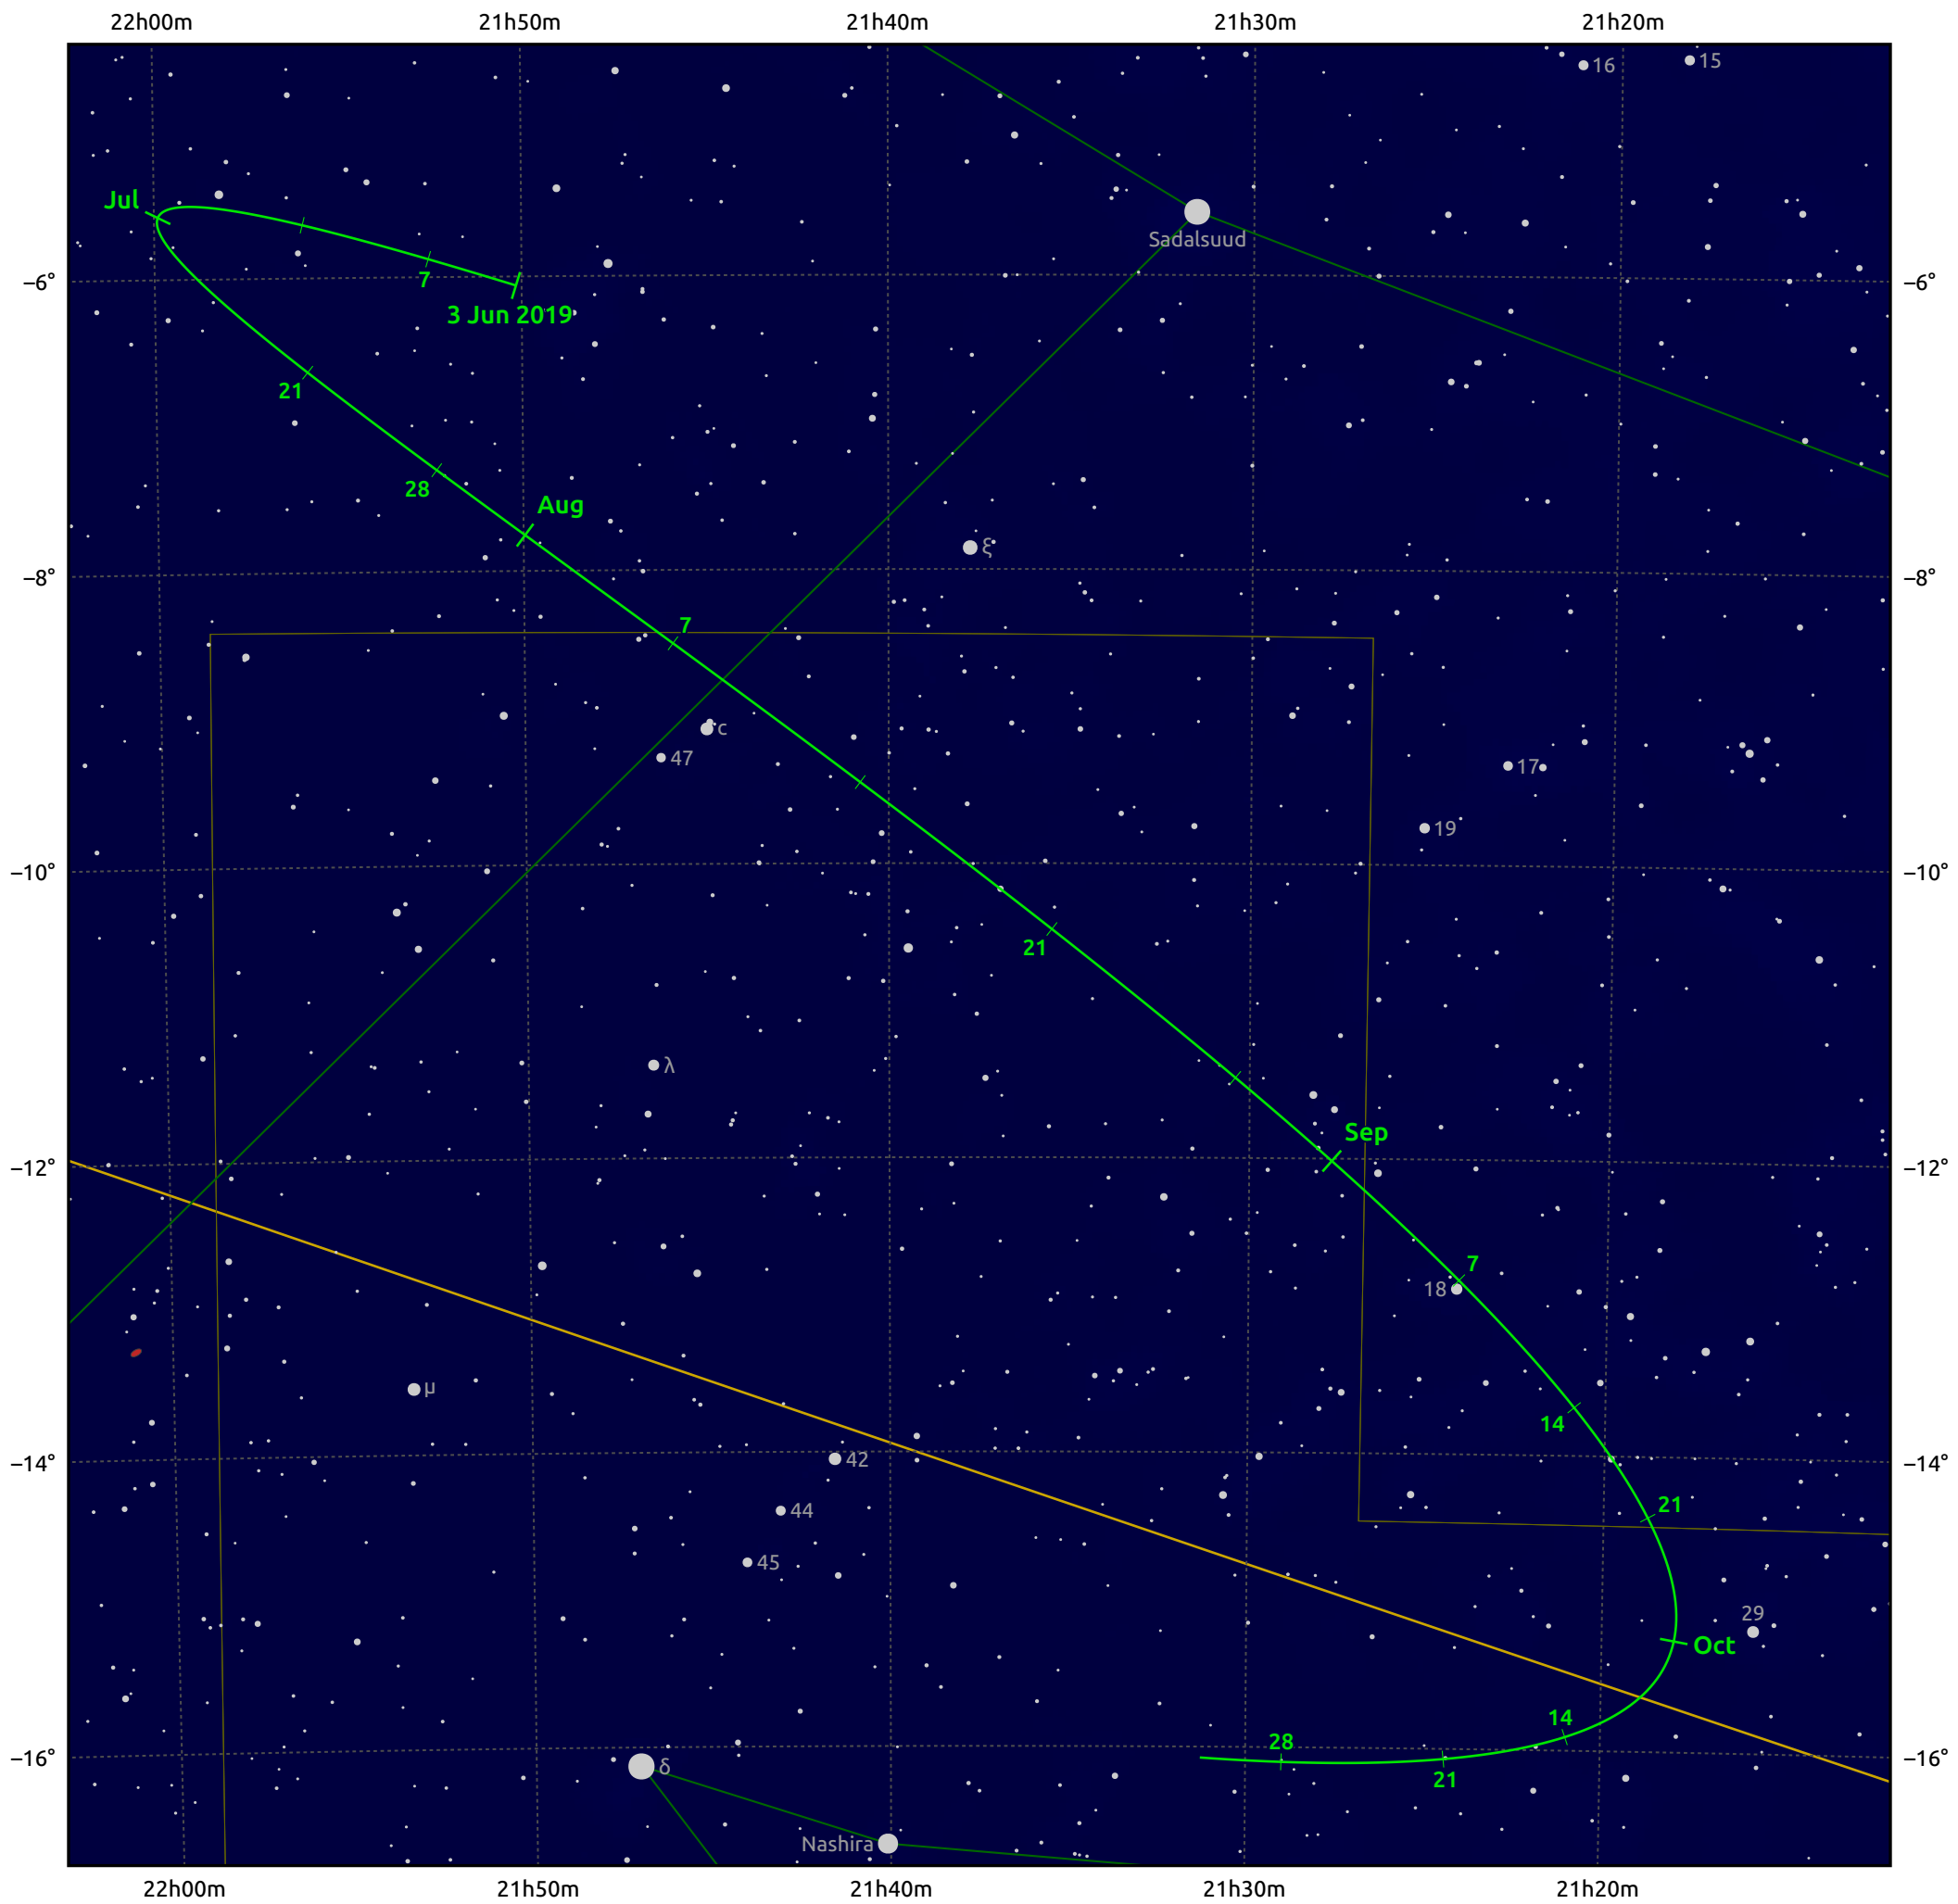

The path of Asteroid 39 Laetitia around opposition on 17 Aug 2019

© Dominic Ford 2011–2026. Date markers placed at midnight UTC. Downloaded from <https://in-the-sky.org>

Magnitude scale: 10.0 9.0 8.0 7.0 6.0 5.0 4.0 3.0 2.0

— Ecliptic Plane

Galaxy Bright nebula Open cluster Globular cluster Planetary nebula

Date	Mag
2019 Jul 1	10.3
2019 Jul 22	9.8
2019 Aug 1	9.5
2019 Sep 1	9.5
2019 Oct 1	10.1