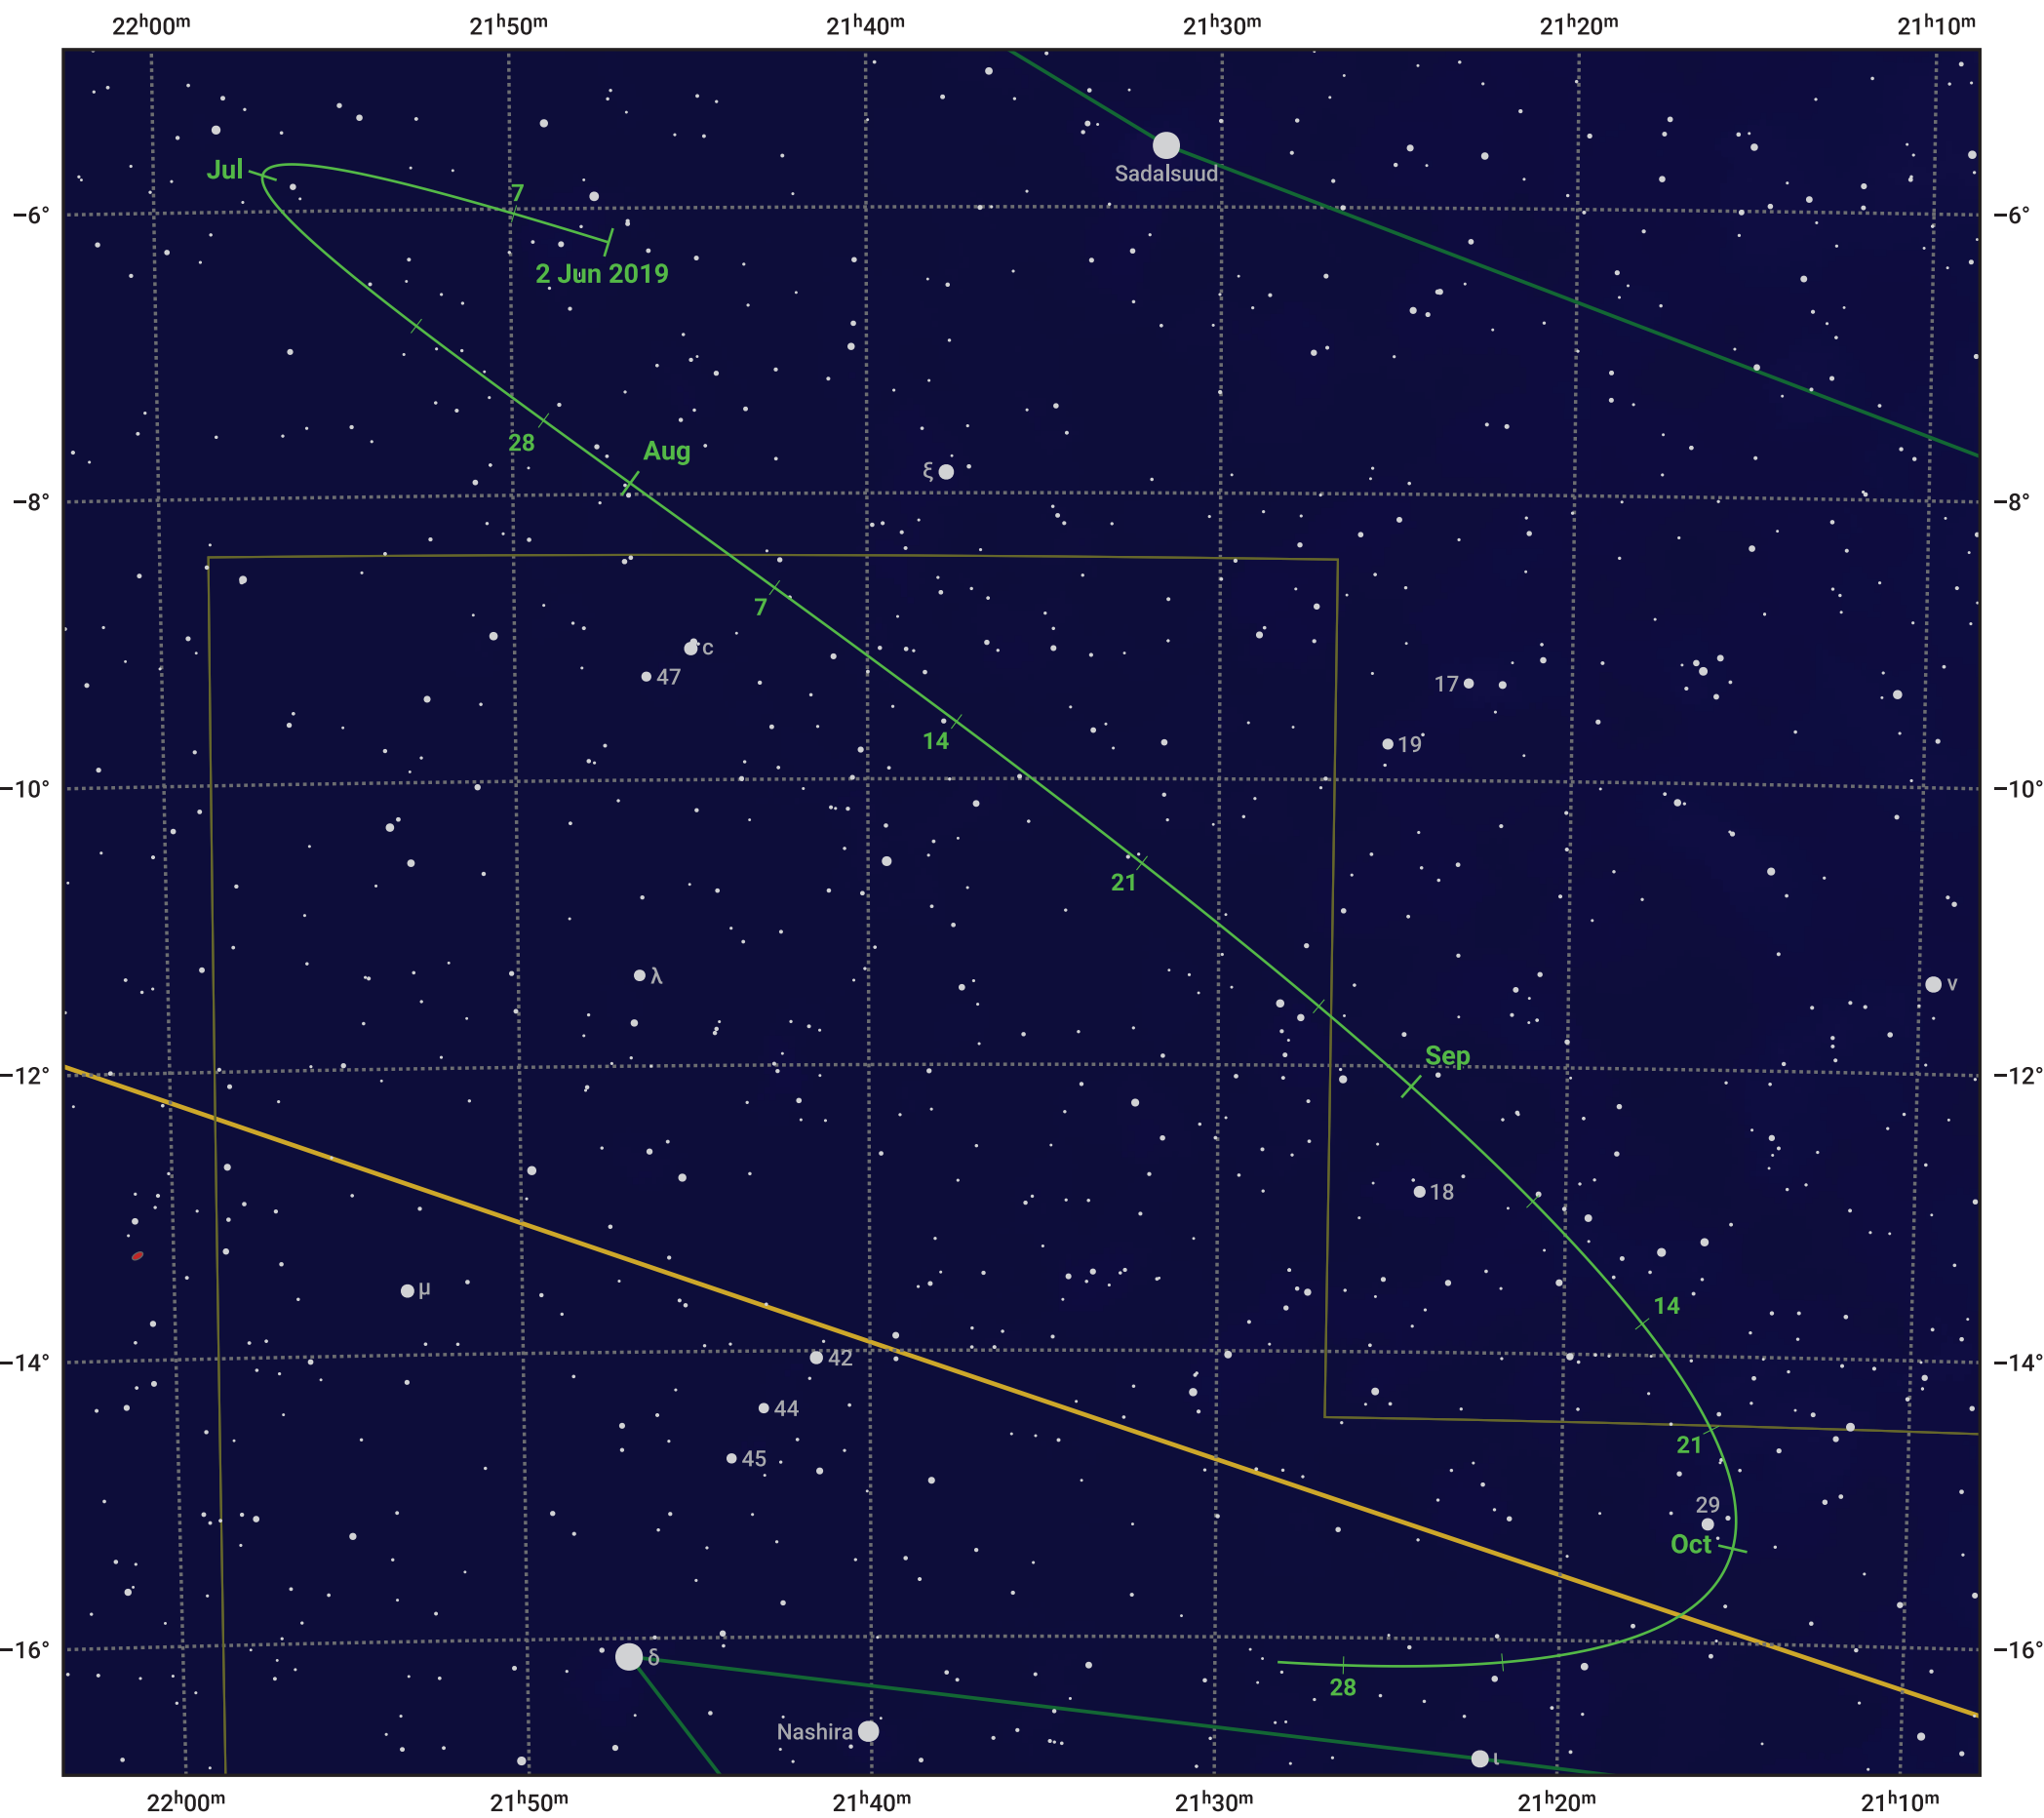

The path of Asteroid 39 Laetitia around opposition on 16 Aug 2019

© Dominic Ford 2011–2024. Date markers placed at midnight UTC. Downloaded from <https://in-the-sky.org>

Magnitude scale: 10.0 9.0 8.0 7.0 6.0 5.0 4.0 3.0 2.0

- Galaxy
- Bright nebula
- Open cluster
- ⊕ Globular cluster

Date	Mag
2019 Jul 1	10.2
2019 Jul 22	9.8
2019 Aug 1	9.5
2019 Sep 1	9.5
2019 Oct 1	10.1