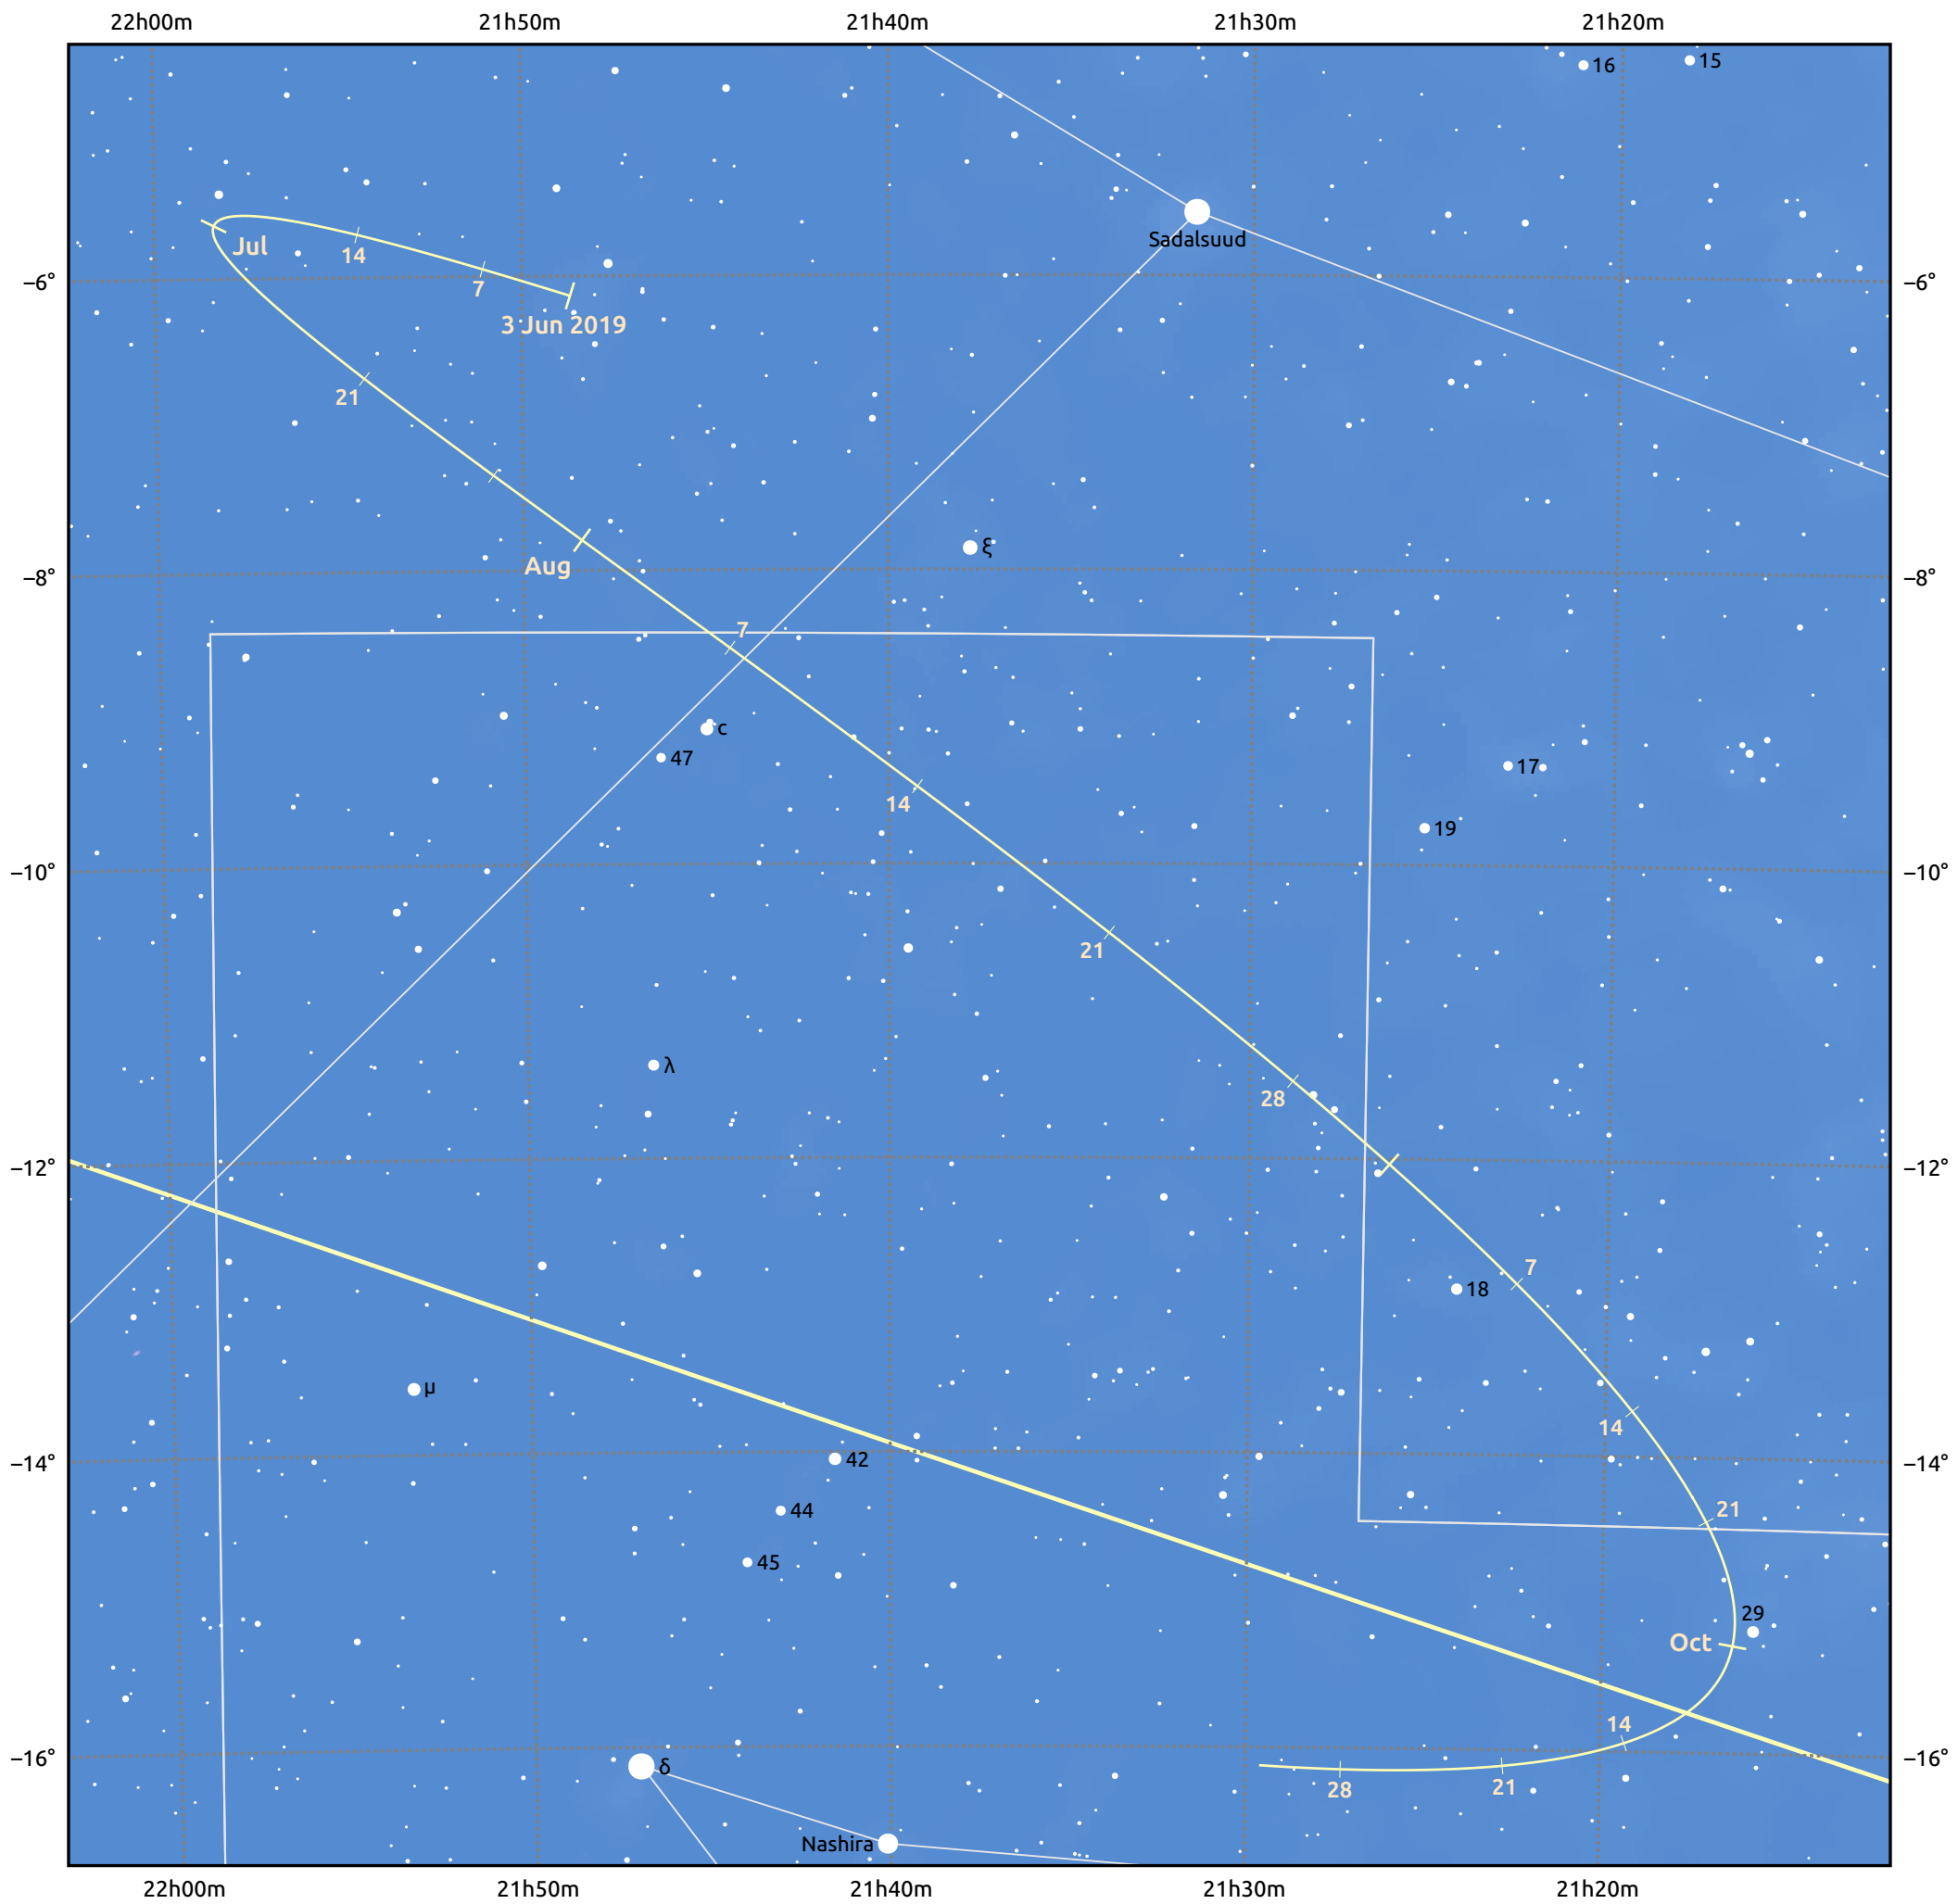

The path of Asteroid 39 Laetitia around opposition on 17 Aug 2019

© Dominic Ford 2011–2025. Date markers placed at midnight UTC. Downloaded from <https://in-the-sky.org>

Magnitude scale: 10.0 9.0 8.0 7.0 6.0 5.0 4.0 3.0 2.0

Ecliptic Plane

Galaxy Bright nebula Open cluster Globular cluster Planetary nebula

Date	Mag
2019 Jul 1	10.2
2019 Jul 22	9.8
2019 Aug 1	9.5
2019 Sep 1	9.4
2019 Oct 1	10.1