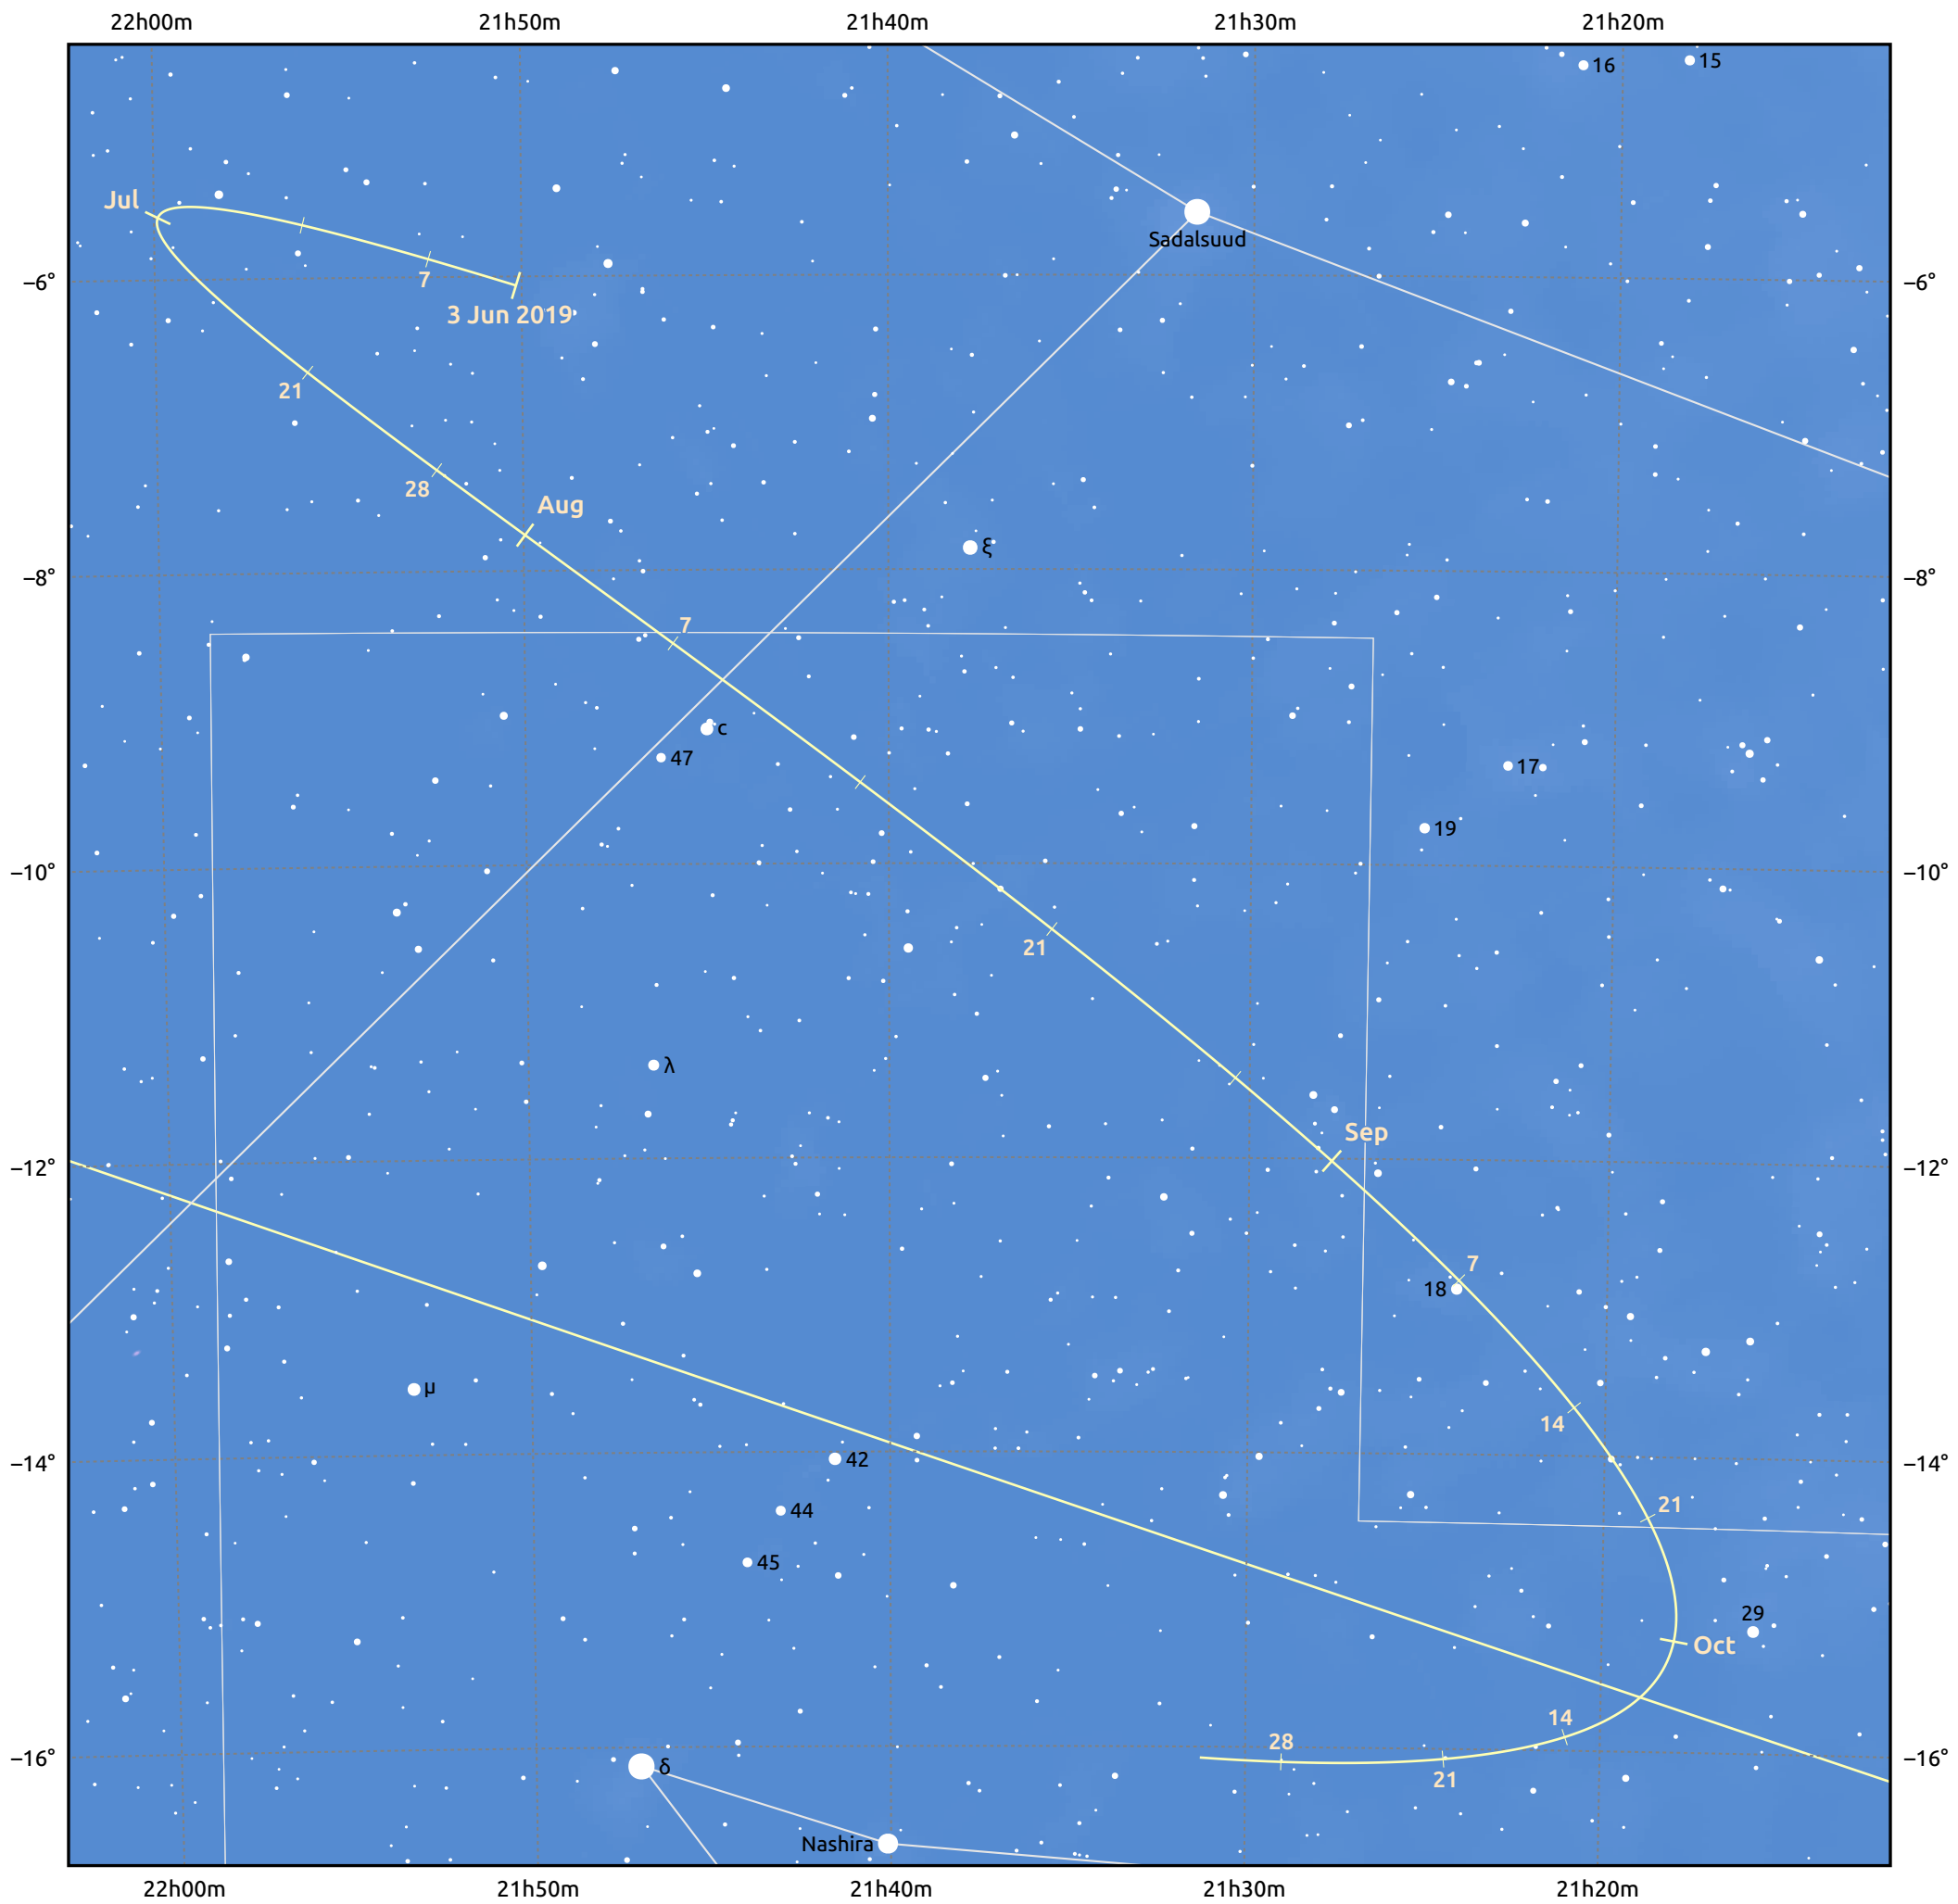

The path of Asteroid 39 Laetitia around opposition on 17 Aug 2019

© Dominic Ford 2011–2026. Date markers placed at midnight UTC. Downloaded from <https://in-the-sky.org>

Magnitude scale: 10.0 9.0 8.0 7.0 6.0 5.0 4.0 3.0 2.0

Ecliptic Plane

Galaxy Bright nebula Open cluster Globular cluster Planetary nebula

Date	Mag
2019 Jul 1	10.3
2019 Jul 22	9.8
2019 Aug 1	9.5
2019 Sep 1	9.5
2019 Oct 1	10.1