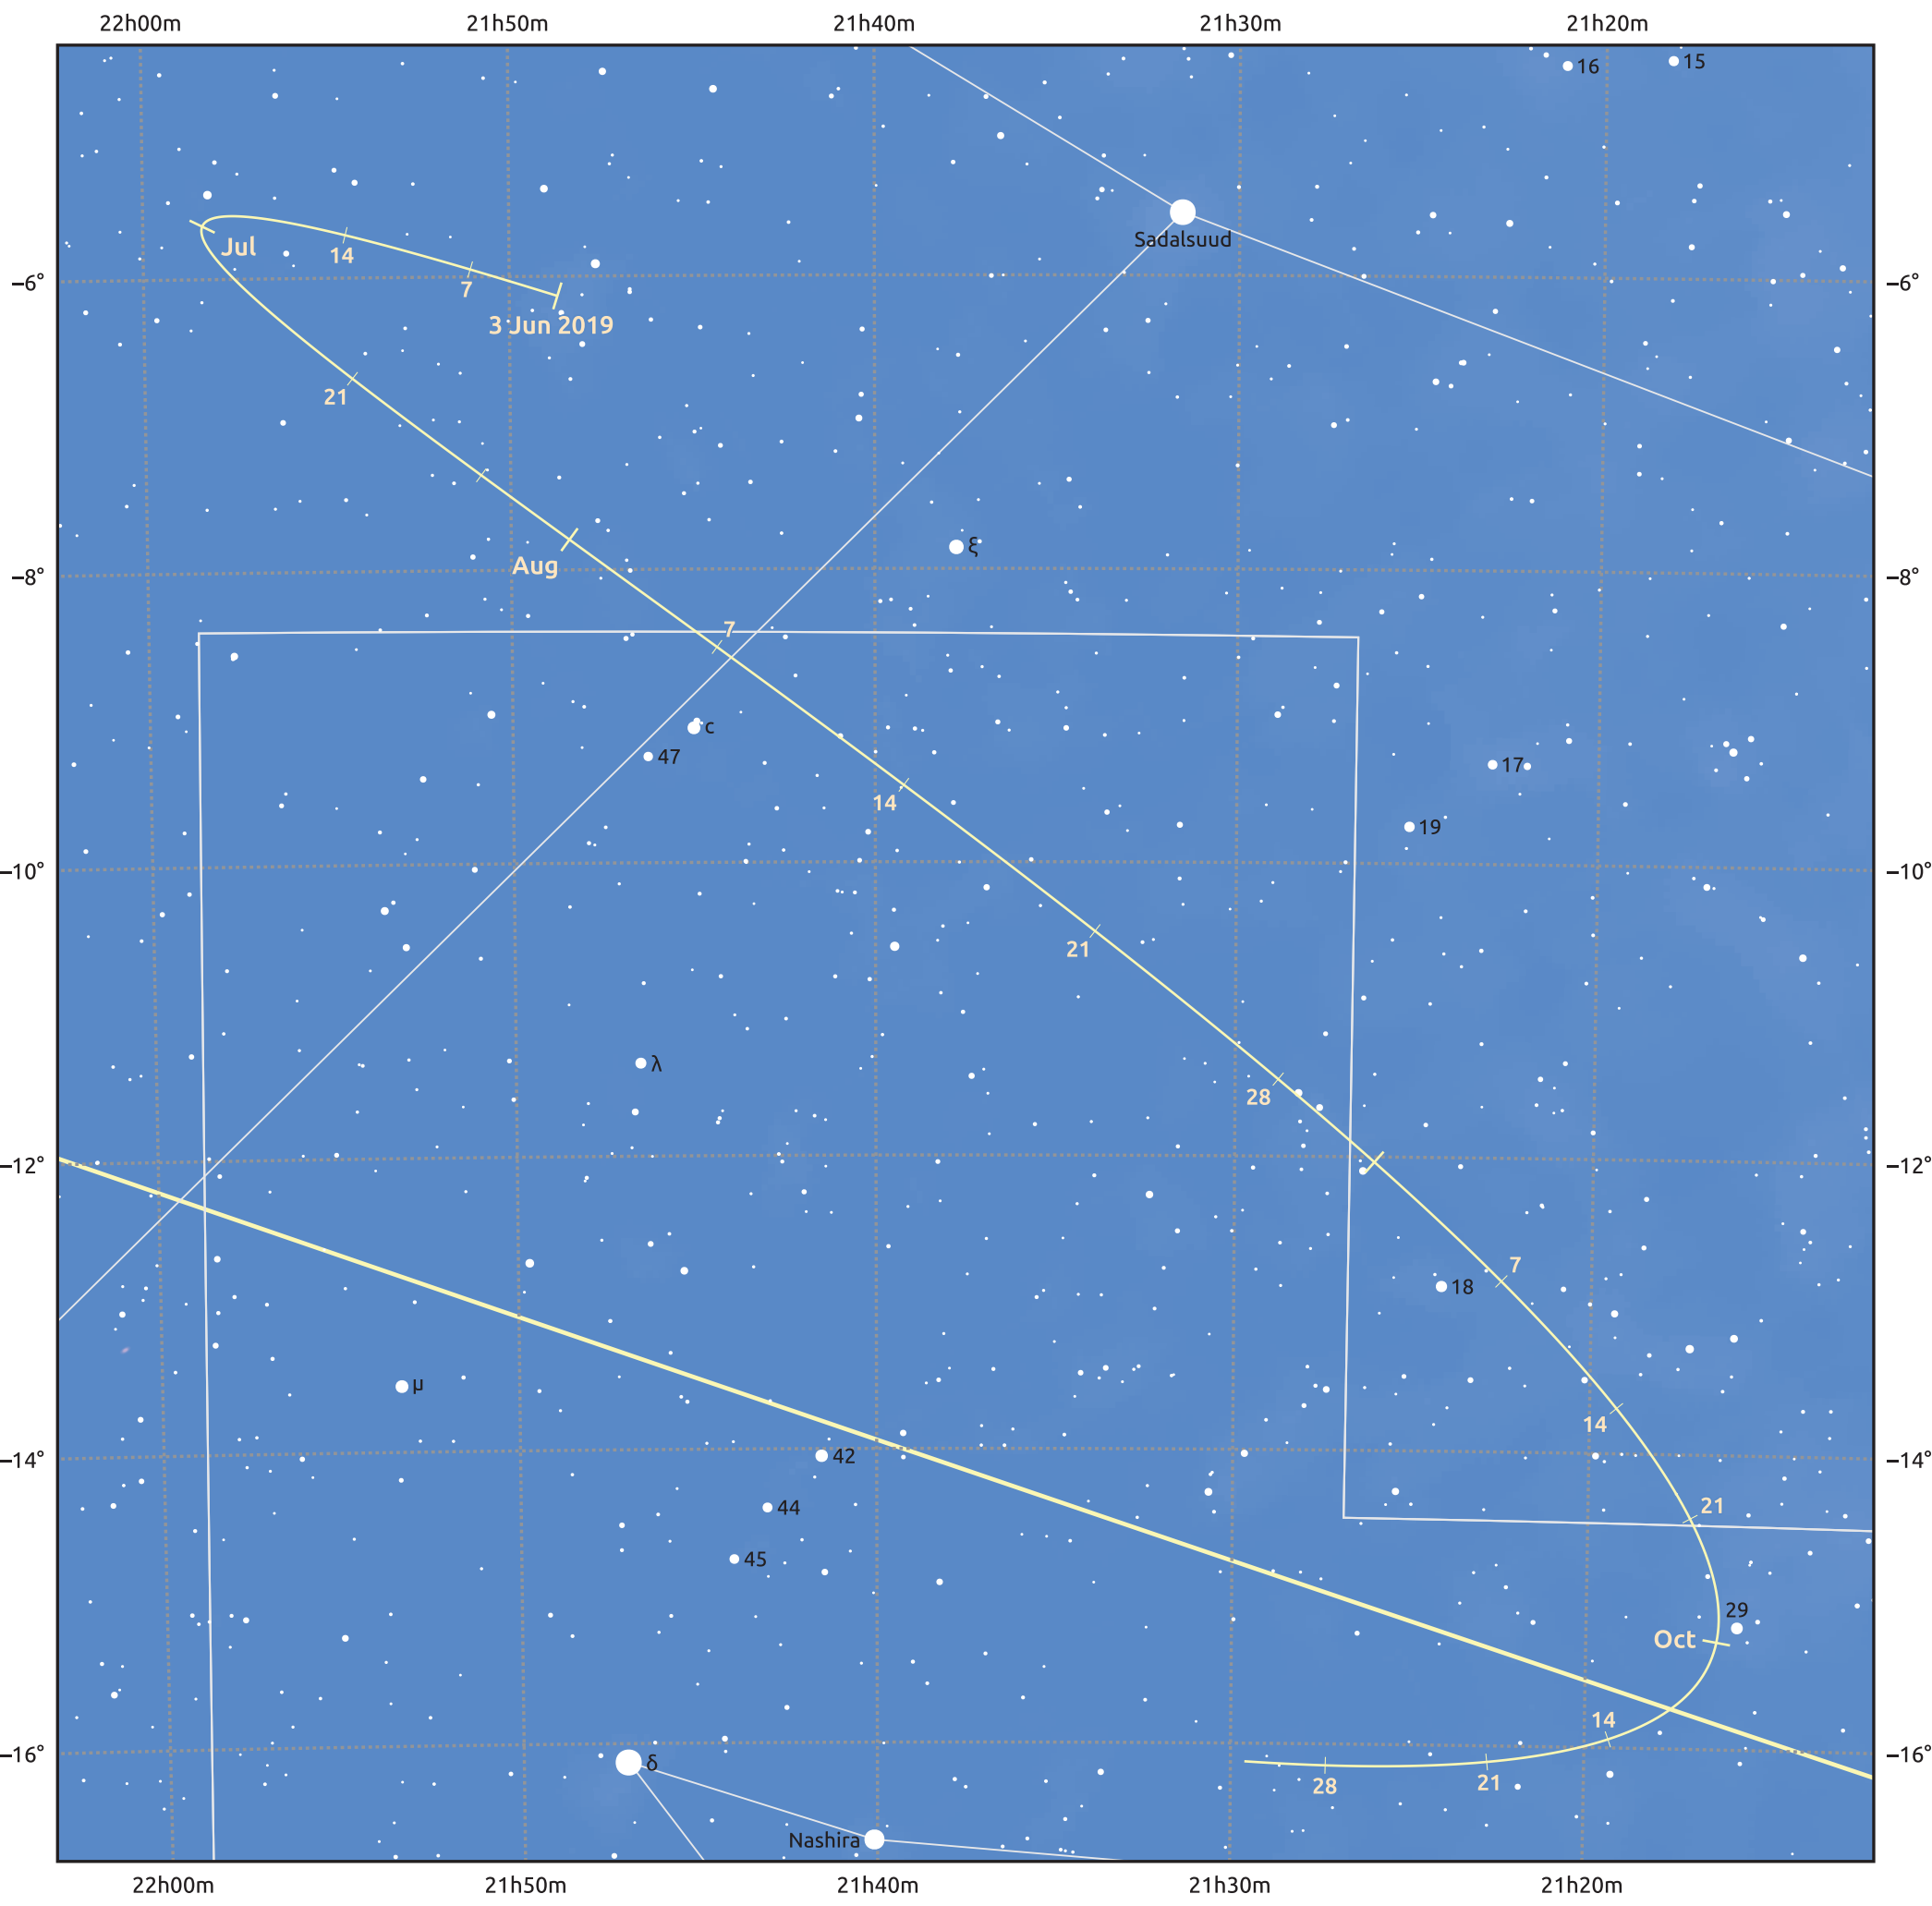

The path of Asteroid 39 Laetitia around opposition on 17 Aug 2019

© Dominic Ford 2011–2025. Date markers placed at midnight UTC. Downloaded from <https://in-the-sky.org>

Magnitude scale: 10.0 9.0 8.0 7.0 6.0 5.0 4.0 3.0 2.0

Ecliptic Plane

- Galaxy
- Bright nebula
- Open cluster
- Globular cluster
- Planetary nebula

Date	Mag
2019 Jul 1	10.2
2019 Jul 22	9.8
2019 Aug 1	9.5
2019 Sep 1	9.4
2019 Oct 1	10.1