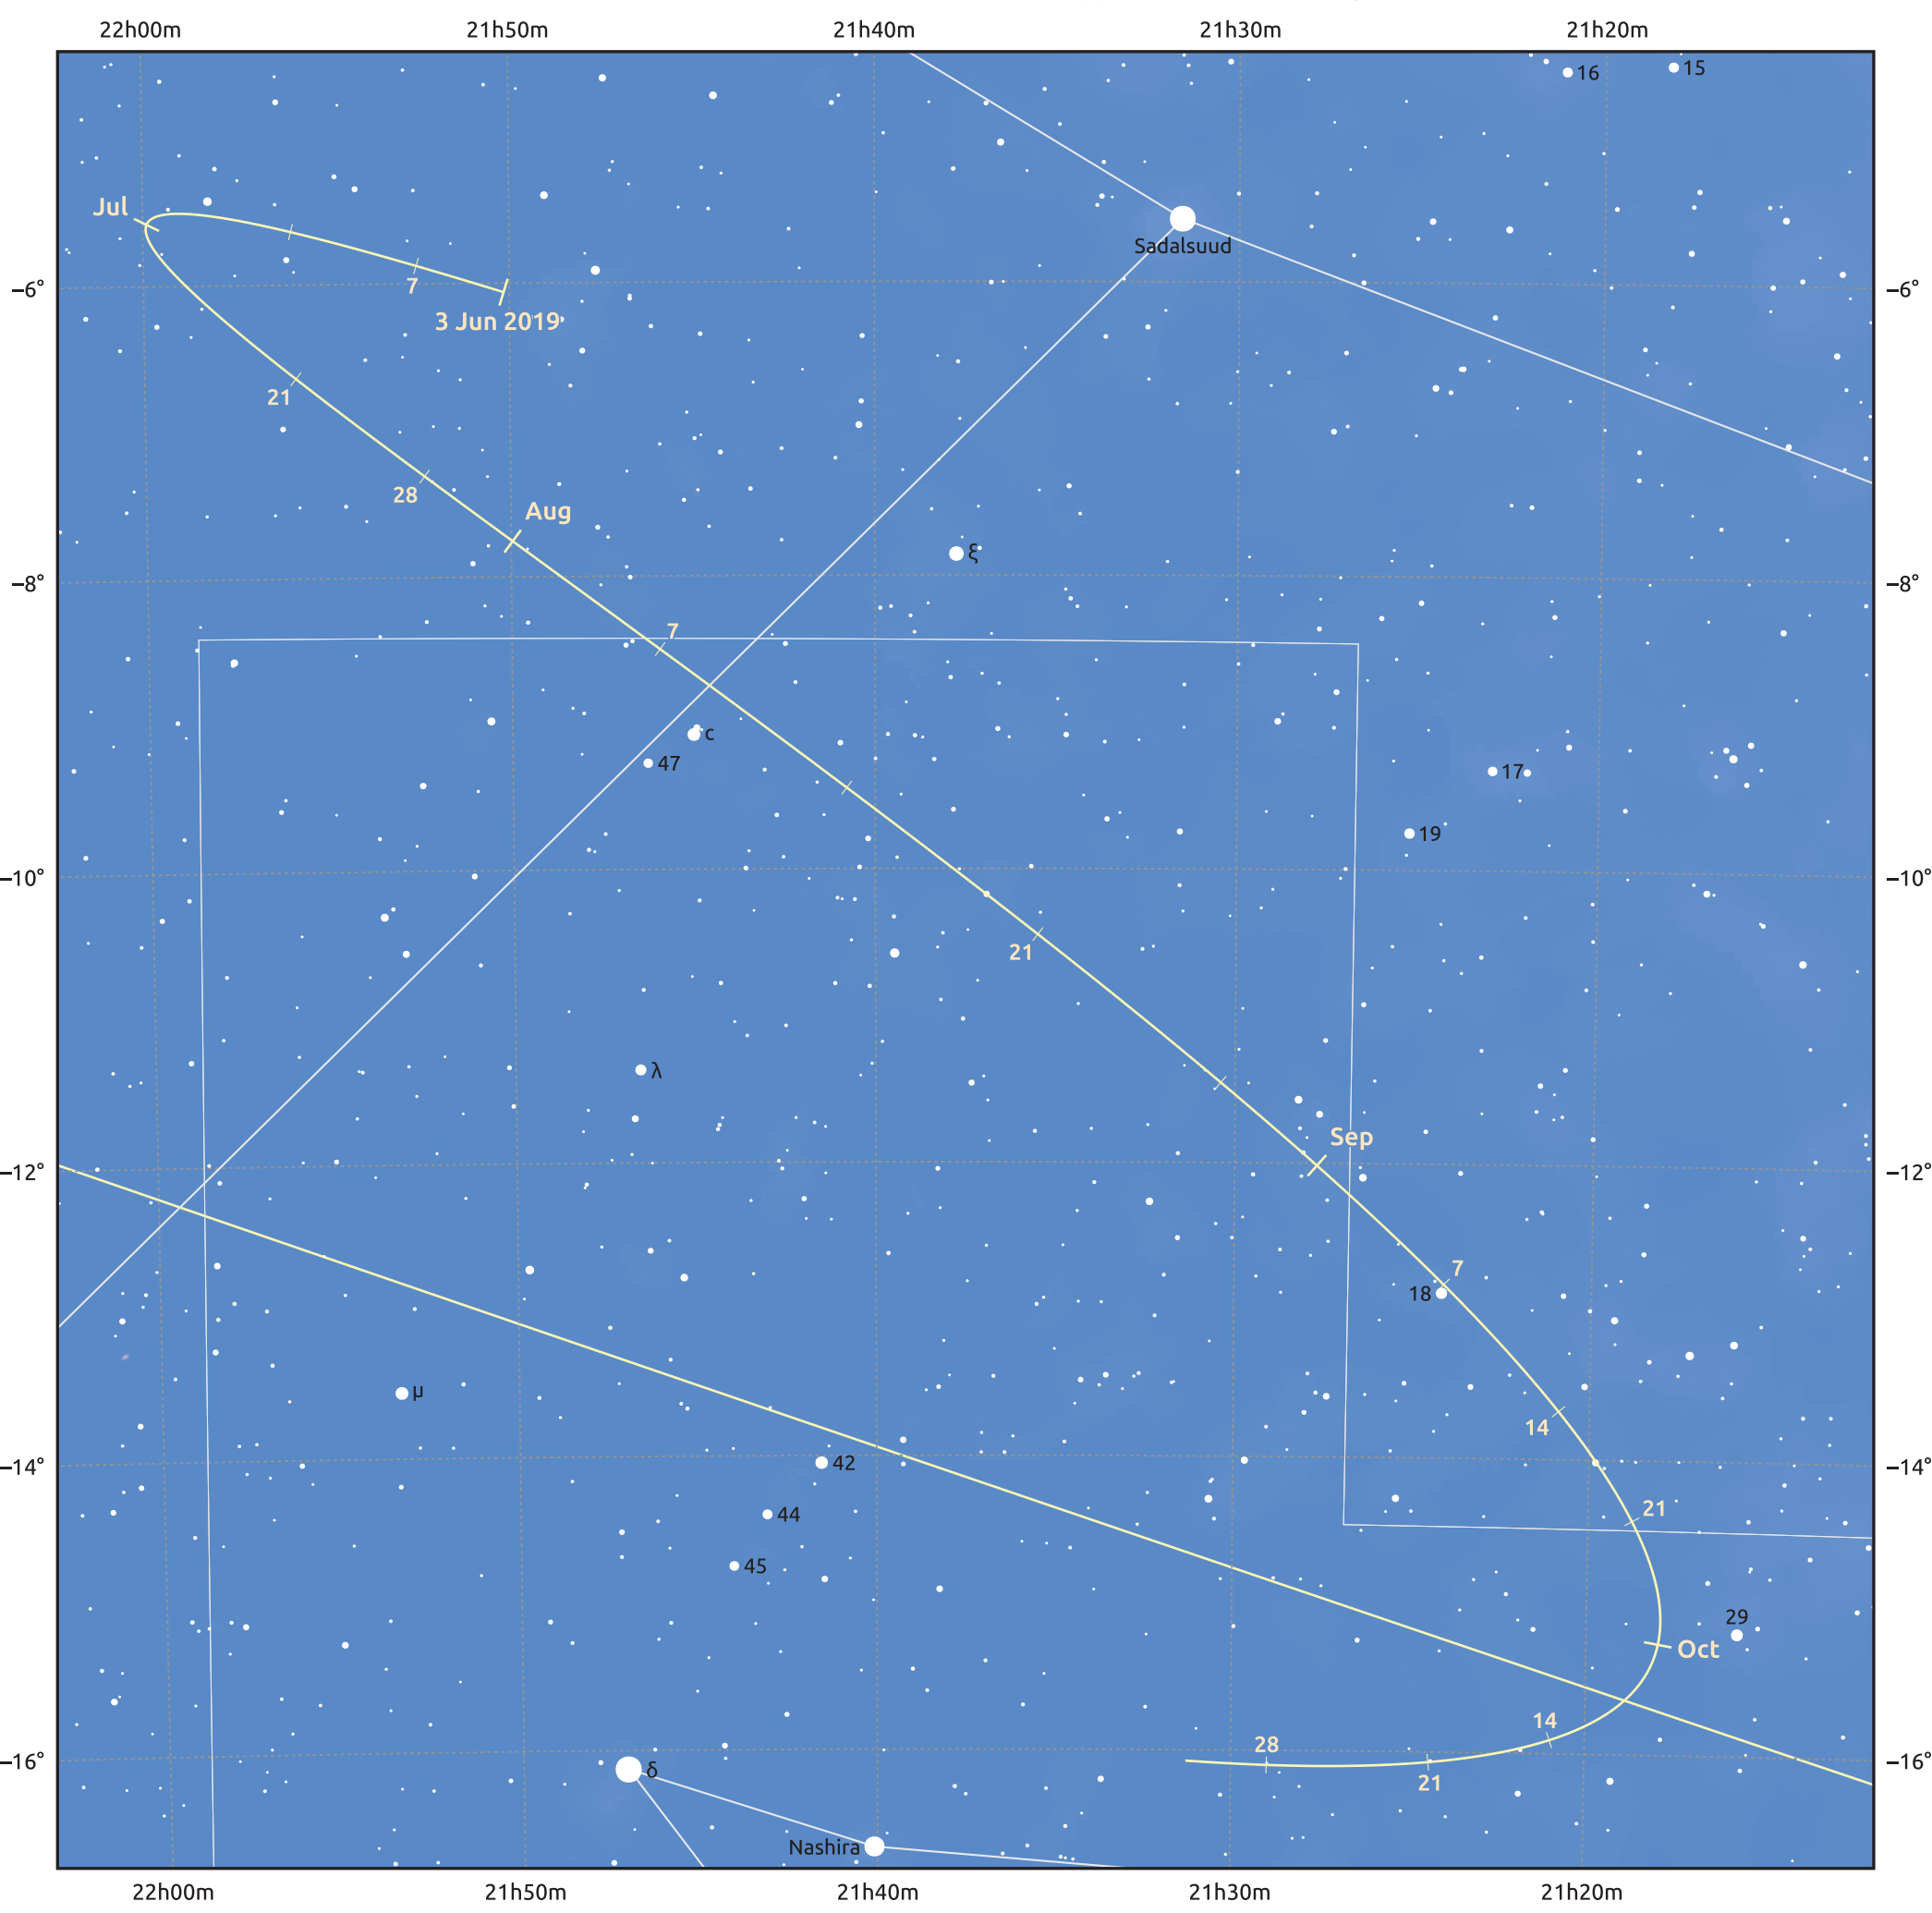

The path of Asteroid 39 Laetitia around opposition on 17 Aug 2019

© Dominic Ford 2011–2026. Date markers placed at midnight UTC. Downloaded from <https://in-the-sky.org>

Magnitude scale: 10.0 9.0 8.0 7.0 6.0 5.0 4.0 3.0 2.0

Ecliptic Plane

- Galaxy
- Bright nebula
- Open cluster
- Globular cluster
- Planetary nebula

Date	Mag
2019 Jul 1	10.3
2019 Jul 22	9.8
2019 Aug 1	9.5
2019 Sep 1	9.5
2019 Oct 1	10.1