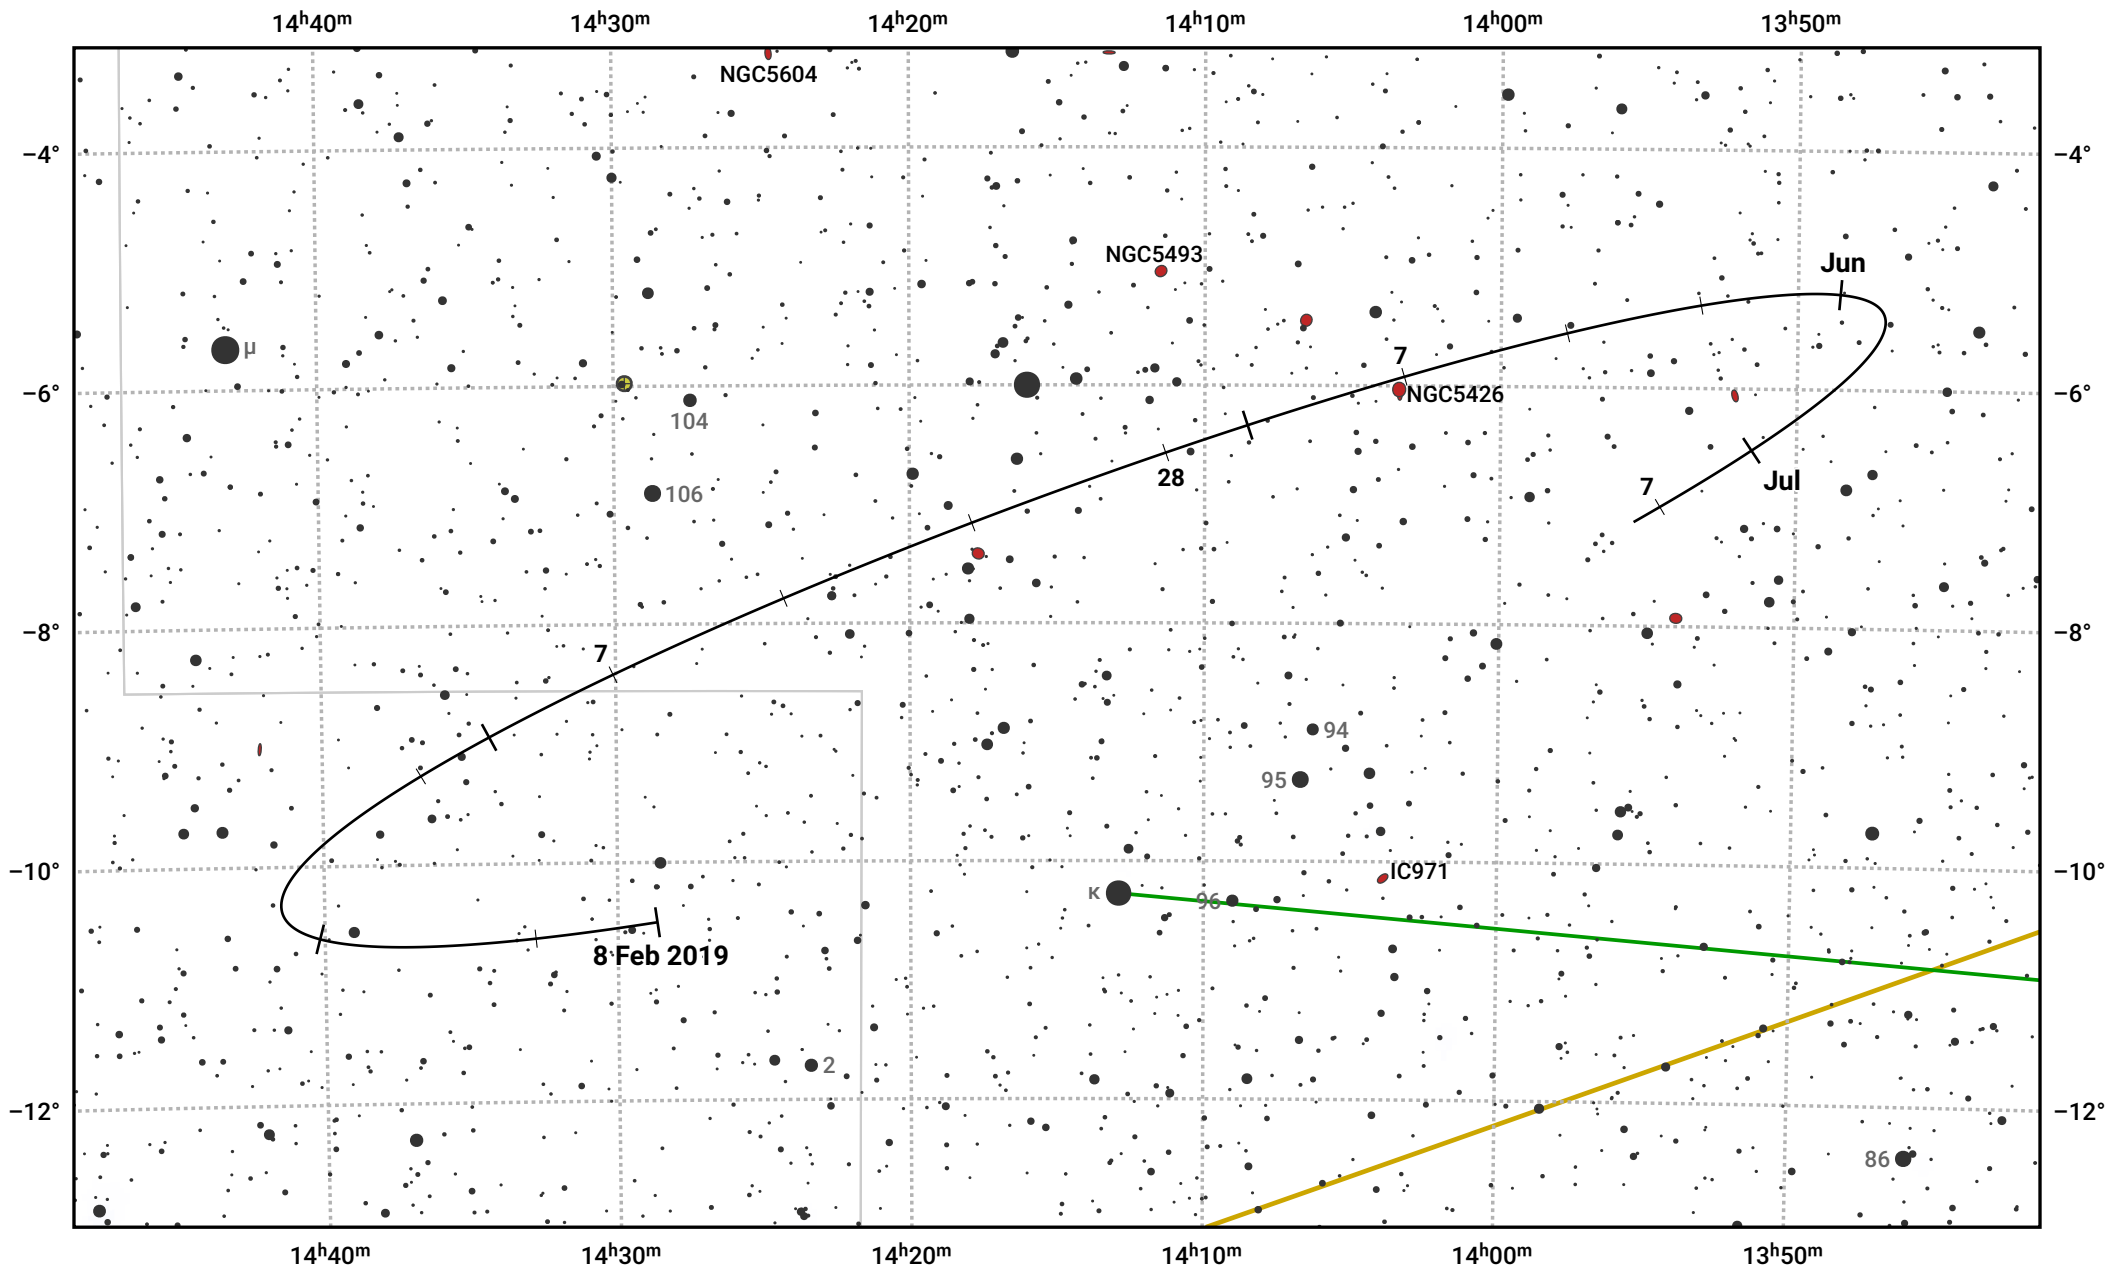

The path of Asteroid 44 Nysa around opposition on 24 Apr 2019

© Dominic Ford 2011–2024. Date markers placed at midnight UTC. Downloaded from <https://in-the-sky.org>

Magnitude scale: 11.0 10.0 9.0 8.0 7.0 6.0 5.0 4.0 3.0

— Ecliptic Plane

Galaxy Bright nebula Open cluster Globular cluster

Date	Mag	Phase
2019 Mar 1	10.8	96%
2019 Apr 1	10.2	99%
2019 Apr 5	10.1	99%
2019 May 1	9.8	100%
2019 Jun 1	10.7	98%
2019 Jun 18	11.1	97%
2019 Jul 1	11.3	96%