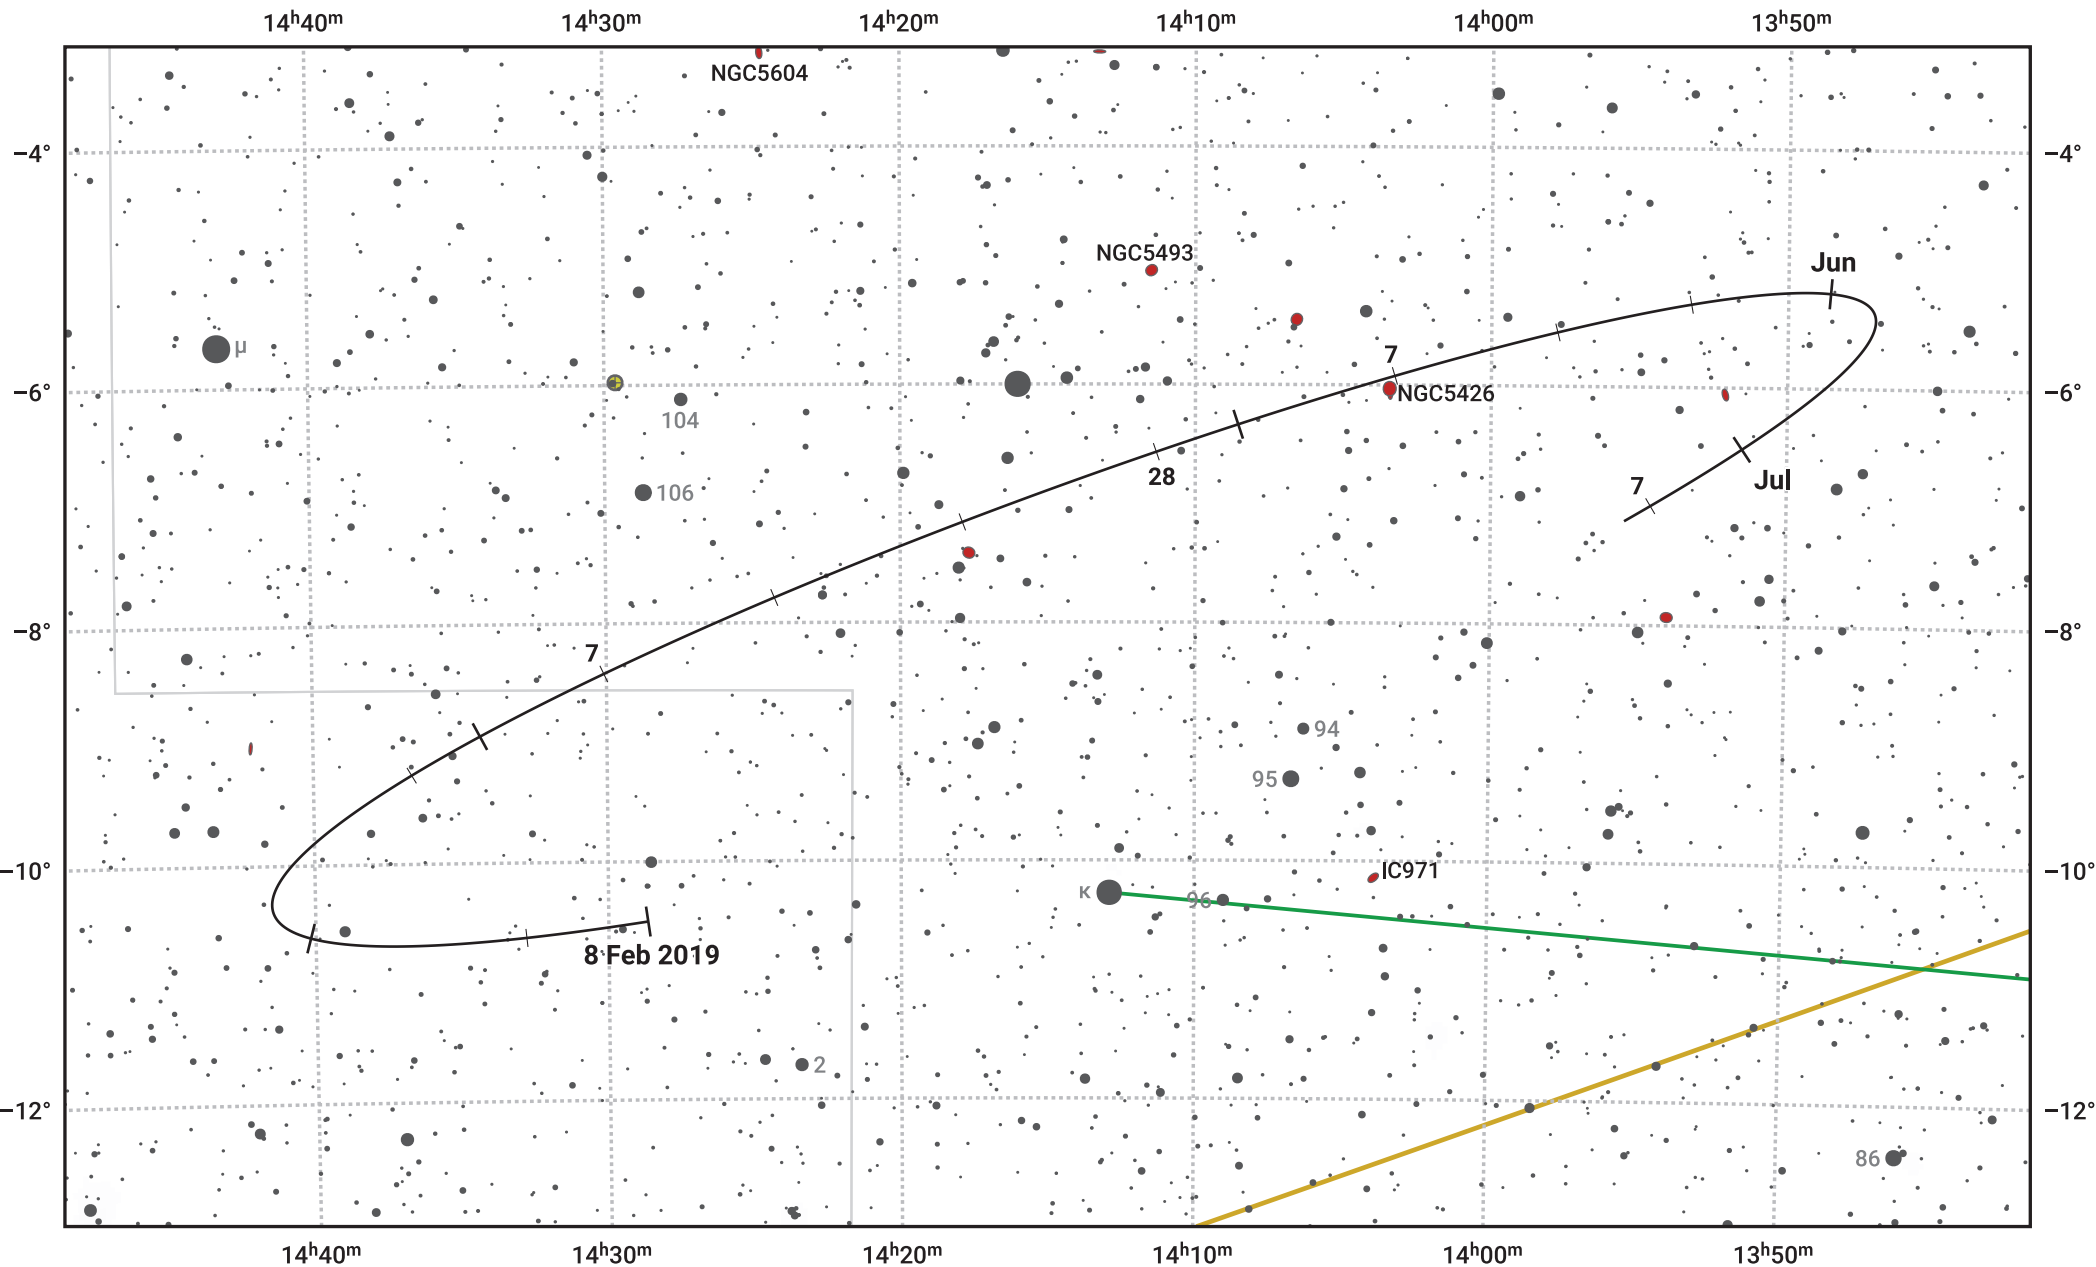

# The path of Asteroid 44 Nysa around opposition on 24 Apr 2019

© Dominic Ford 2011–2024. Date markers placed at midnight UTC. Downloaded from <https://in-the-sky.org>

Magnitude scale: 11.0 10.0 9.0 8.0 7.0 6.0 5.0 4.0 3.0

— Ecliptic Plane

Galaxy    Bright nebula    Open cluster    Globular cluster

Date	Mag	Phase
2019 Mar 1	10.8	96%
2019 Apr 1	10.2	99%
2019 Apr 5	10.1	99%
2019 May 1	9.8	100%
2019 Jun 1	10.7	98%
2019 Jun 18	11.1	97%
2019 Jul 1	11.3	96%