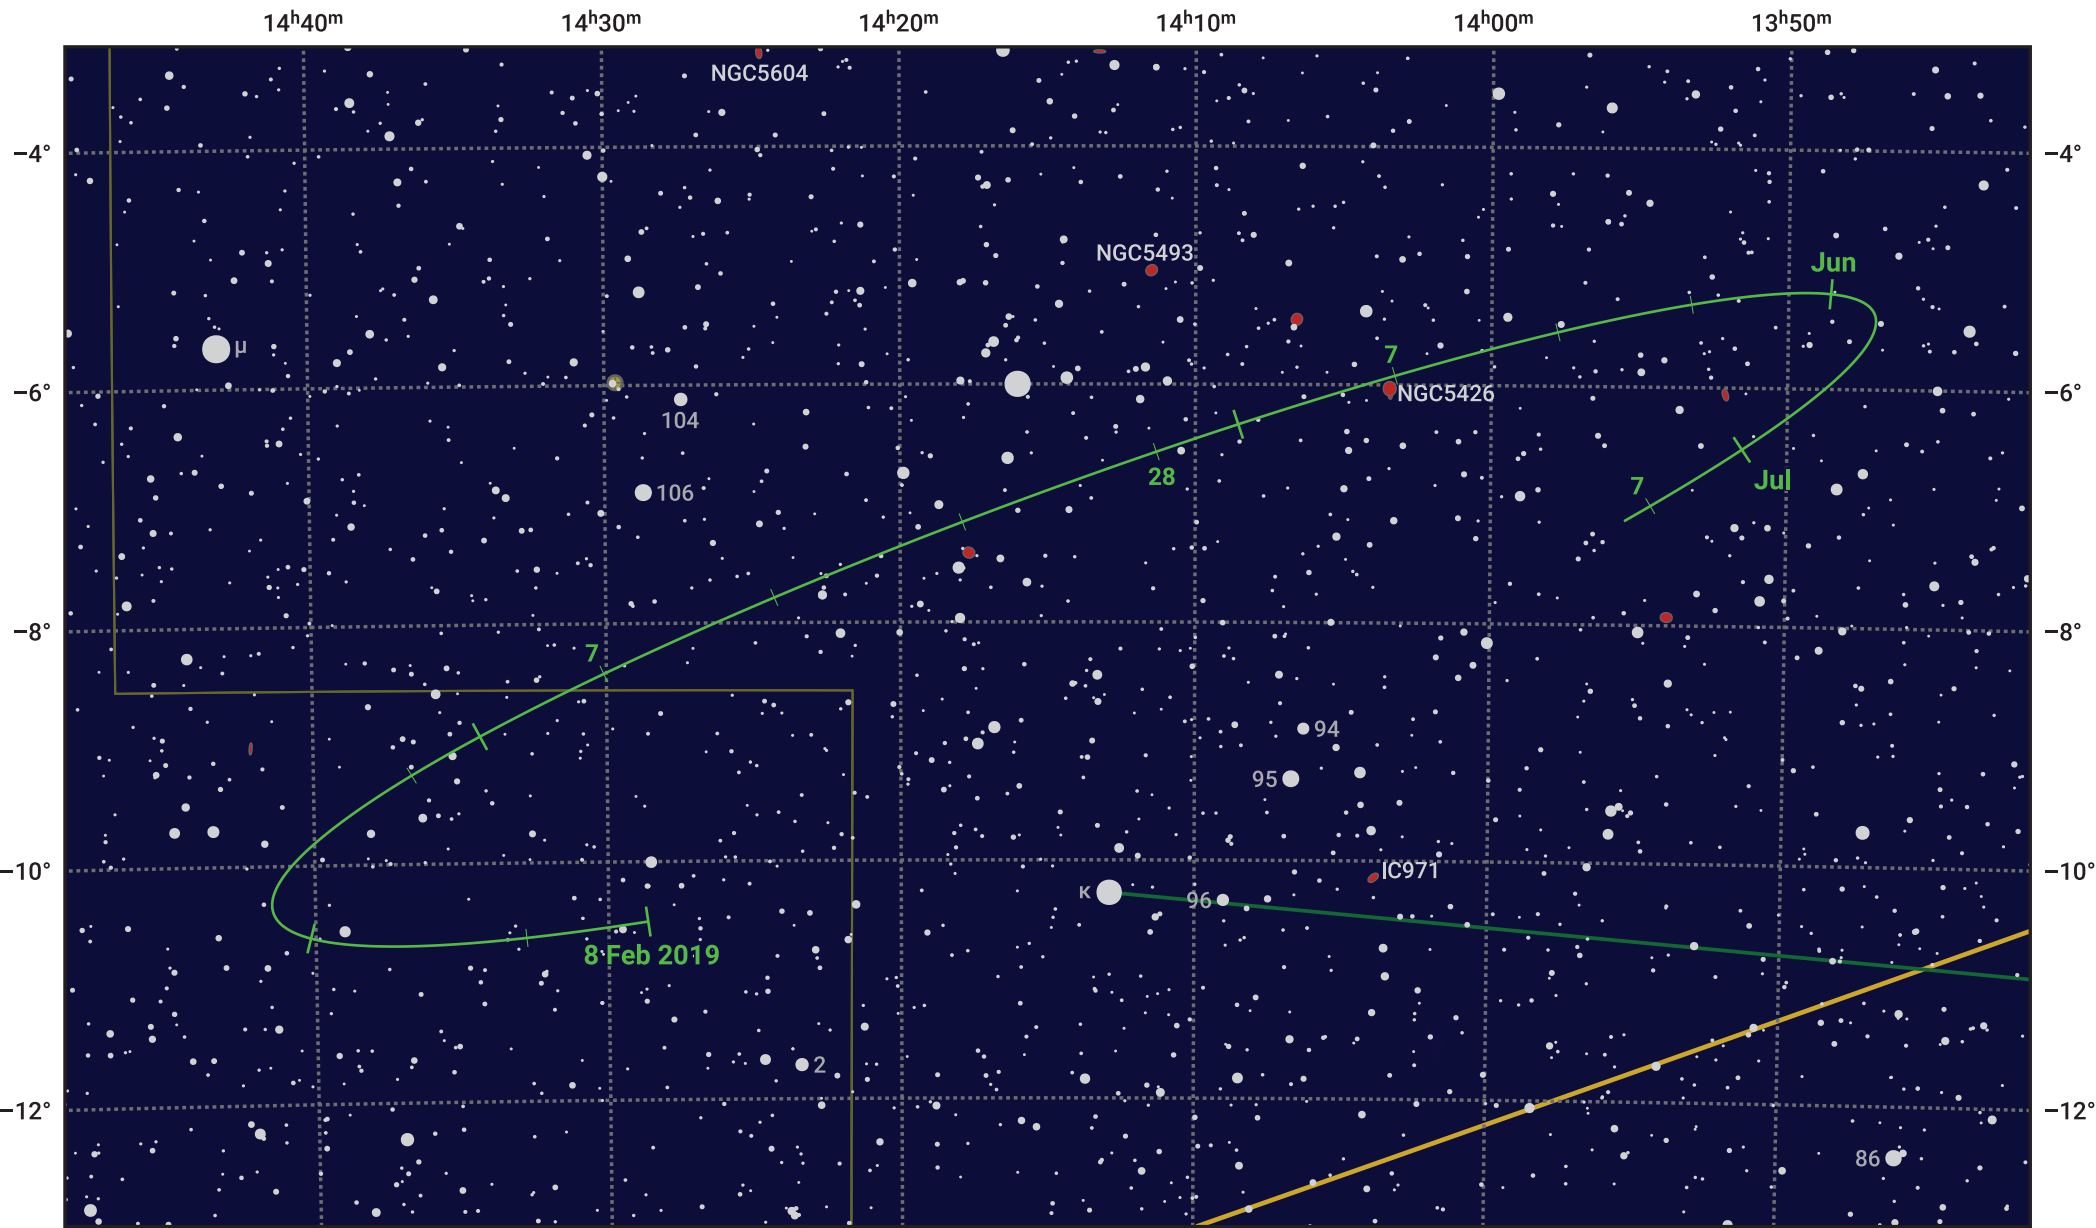

# The path of Asteroid 44 Nysa around opposition on 24 Apr 2019

© Dominic Ford 2011–2024. Date markers placed at midnight UTC. Downloaded from <https://in-the-sky.org>

Magnitude scale: 11.0 10.0 9.0 8.0 7.0 6.0 5.0 4.0 3.0

— Ecliptic Plane

Galaxy    Bright nebula    Open cluster    Globular cluster

Date	Mag	Phase
2019 Mar 1	10.8	96%
2019 Apr 1	10.2	99%
2019 Apr 5	10.1	99%
2019 May 1	9.8	100%
2019 Jun 1	10.7	98%
2019 Jun 18	11.1	97%
2019 Jul 1	11.3	96%