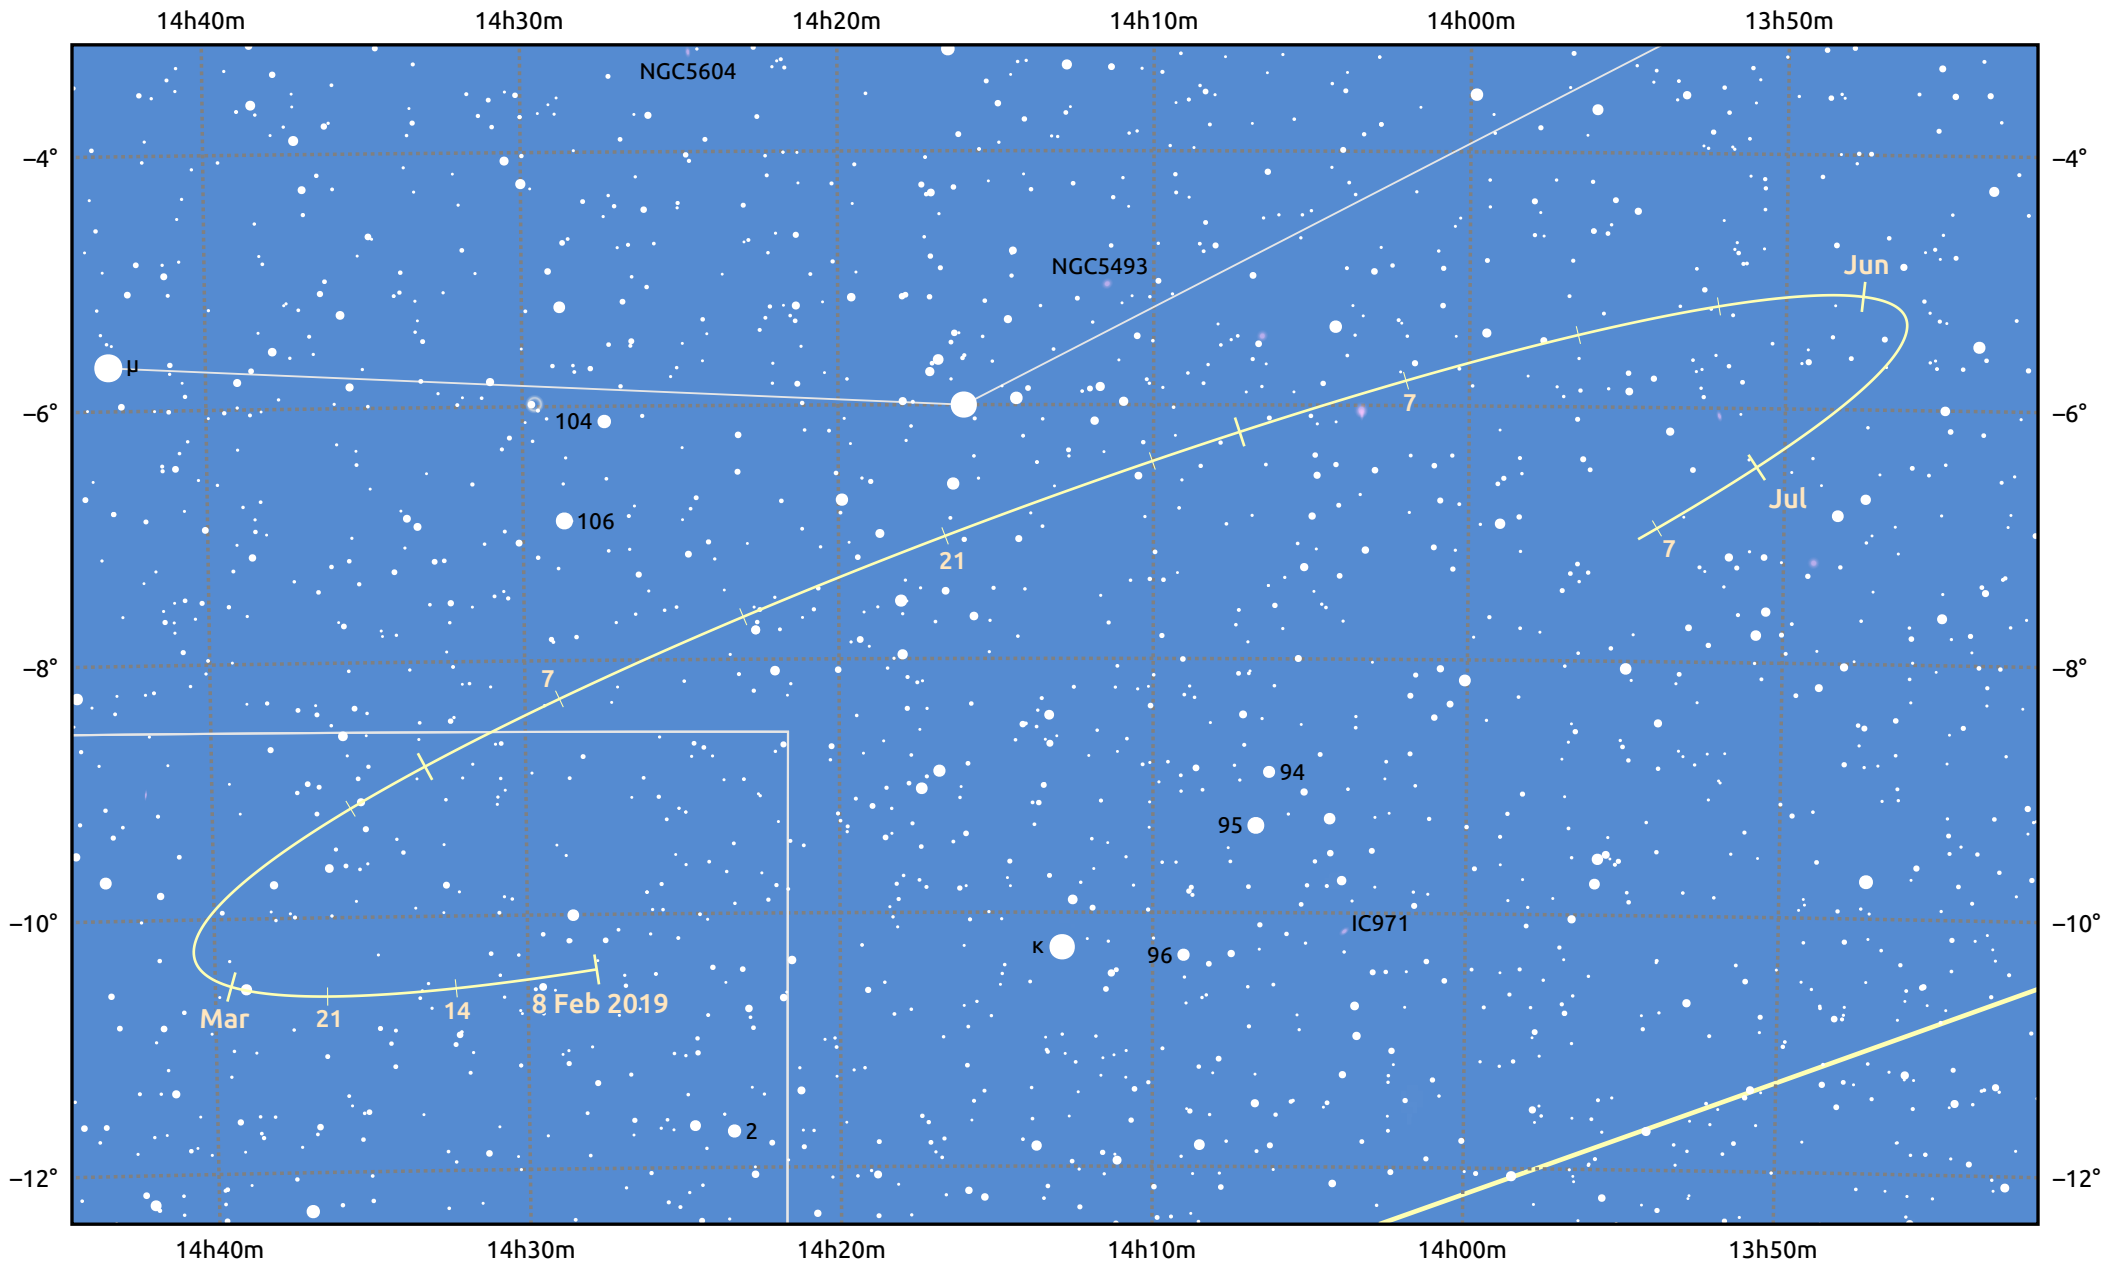

The path of Asteroid 44 Nysa around opposition on 24 Apr 2019

© Dominic Ford 2011–2025. Date markers placed at midnight UTC. Downloaded from <https://in-the-sky.org>

Magnitude scale: 11.0 10.0 9.0 8.0 7.0 6.0 5.0 4.0 3.0

Ecliptic Plane

Galaxy Bright nebula Open cluster Globular cluster Planetary nebula

Date	Mag	Phase
2019 Mar 1	10.8	96%
2019 Apr 1	10.1	99%
2019 Apr 4	10.1	99%
2019 May 1	9.8	100%
2019 Jun 1	10.7	98%
2019 Jun 19	11.1	97%
2019 Jul 1	11.3	96%