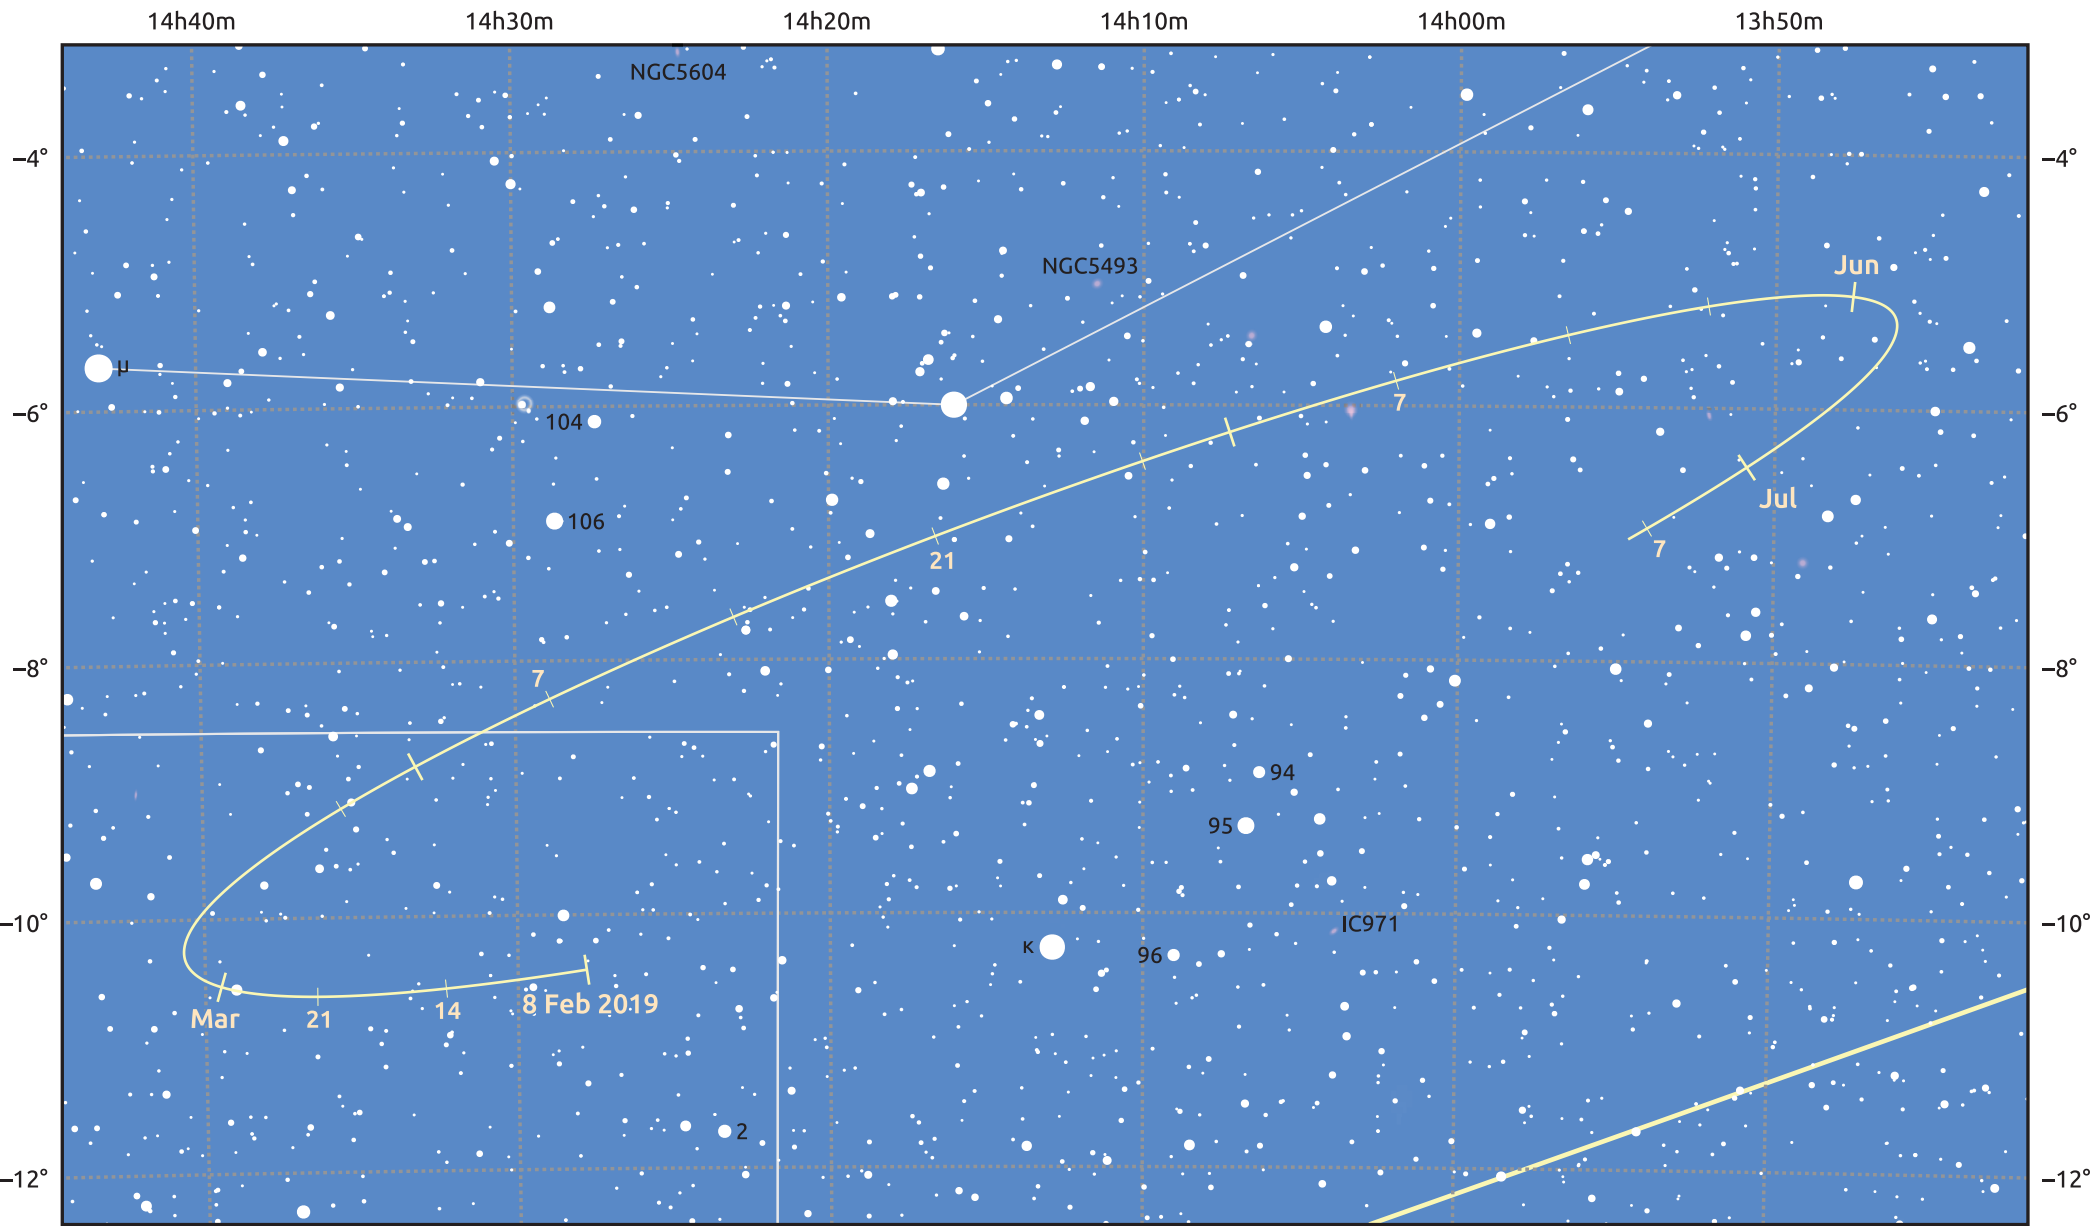

The path of Asteroid 44 Nysa around opposition on 24 Apr 2019

© Dominic Ford 2011–2025. Date markers placed at midnight UTC. Downloaded from <https://in-the-sky.org>

Magnitude scale: • 11.0 • 10.0 • 9.0 • 8.0 • 7.0 • 6.0 • 5.0 • 4.0 • 3.0

— Ecliptic Plane

Galaxy Bright nebula Open cluster Globular cluster Planetary nebula

Date	Mag	Phase
2019 Mar 1	10.8	96%
2019 Apr 1	10.1	99%
2019 Apr 4	10.1	99%
2019 May 1	9.8	100%
2019 Jun 1	10.7	98%
2019 Jun 19	11.1	97%
2019 Jul 1	11.3	96%