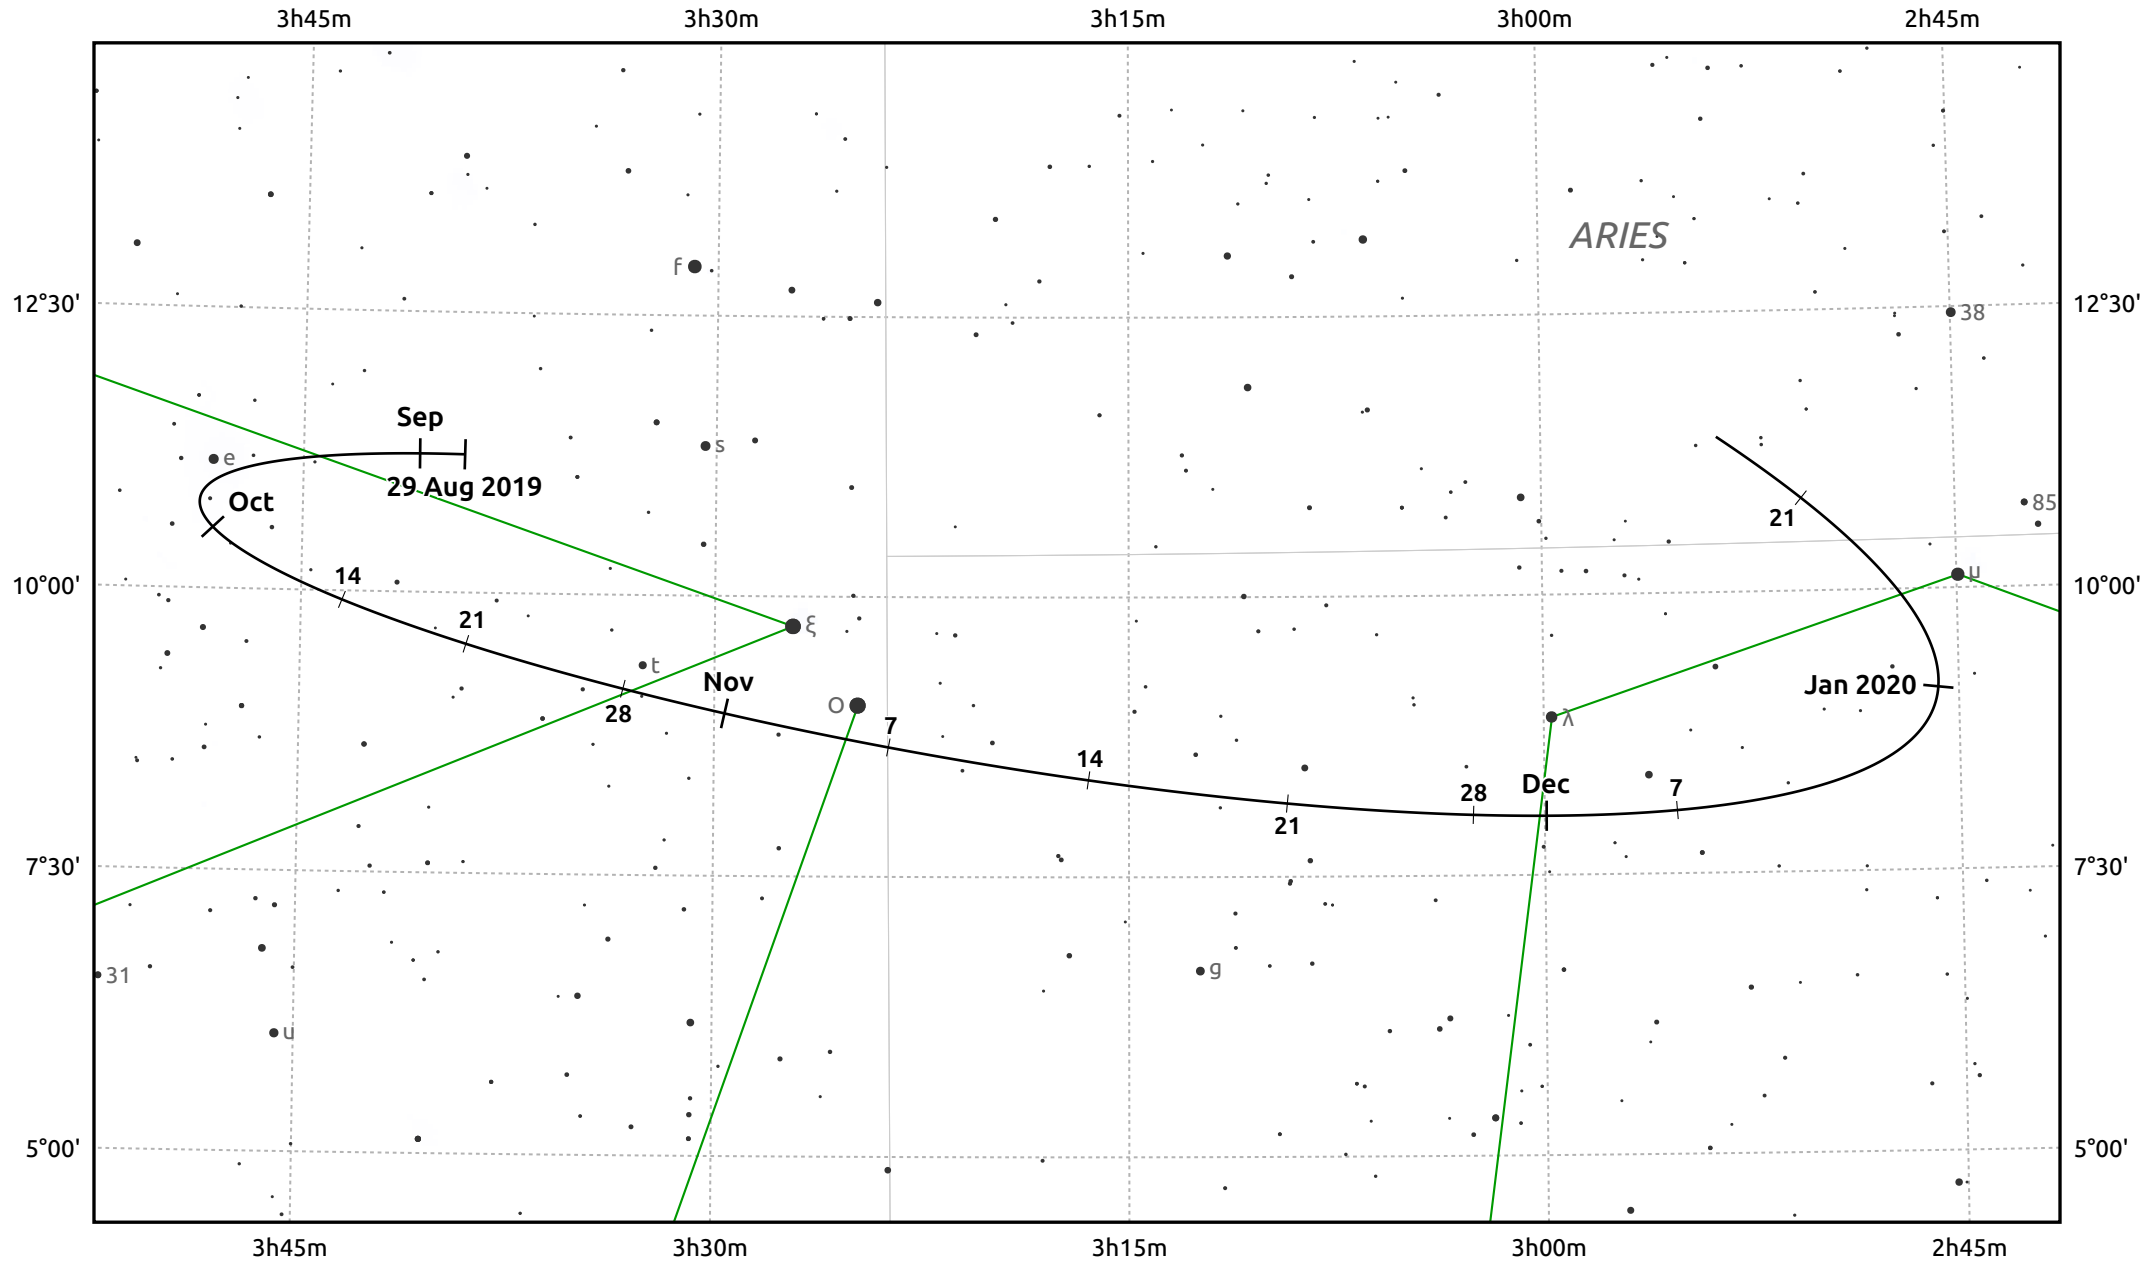

# The path of Asteroid 4 Vesta around opposition on 12 Nov 2019

© Dominic Ford 2011–2026. Date markers placed at midnight UTC. Downloaded from <https://in-the-sky.org>

Magnitude scale: · 9.0 · 8.0 · 7.0 · 6.0 · 5.0 · 4.0 · 3.0

— Ecliptic Plane

- Galaxy
- Bright nebula
- Open cluster
- Globular cluster
- Planetary nebula

Date	Mag	Phase
2019 Sep 1	7.7	96%
2019 Oct 1	7.2	98%
2019 Oct 27	6.7	99%
2019 Nov 1	6.6	100%
2019 Dec 1	6.7	99%
2020 Jan 1	7.4	97%
2020 Jan 17	7.7	97%