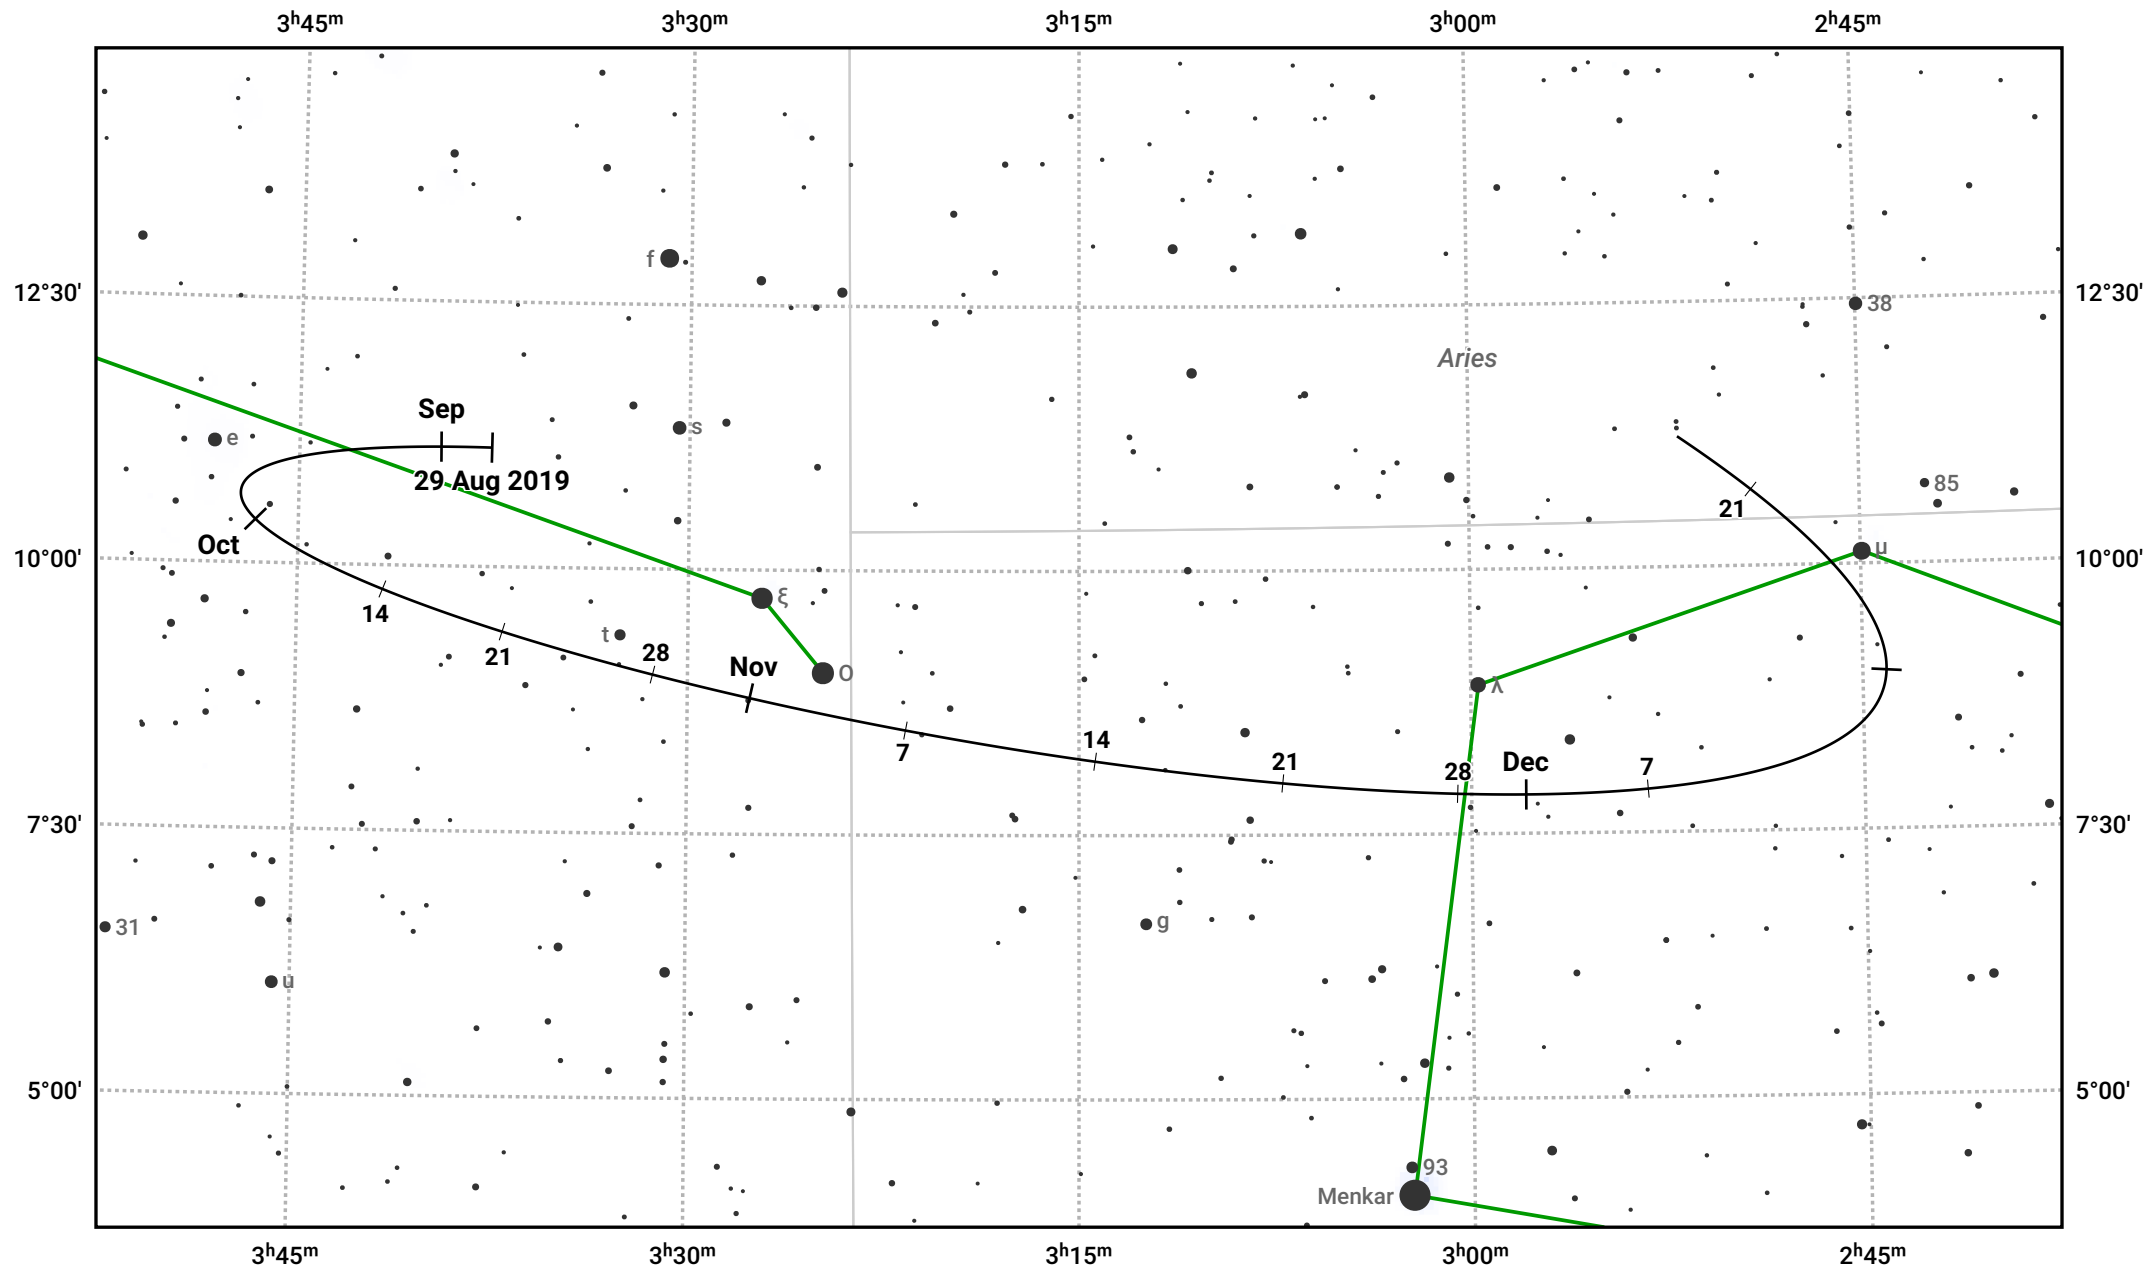

# The path of Asteroid 4 Vesta around opposition on 12 Nov 2019

© Dominic Ford 2011–2024. Date markers placed at midnight UTC. Downloaded from <https://in-the-sky.org>

Magnitude scale: ● 9.0 ● 8.0 ● 7.0 ● 6.0 ● 5.0 ● 4.0 ● 3.0 ● 2.0

— Ecliptic Plane

● Galaxy    ■ Bright nebula    ● Open cluster    ⊕ Globular cluster

Date	Mag	Phase
2019 Sep 1	7.9	96%
2019 Oct 1	7.4	98%
2019 Oct 22	7.0	99%
2019 Nov 1	6.7	100%
2019 Dec 1	7.0	99%
2020 Jan 1	7.7	97%
2020 Jan 18	8.0	96%