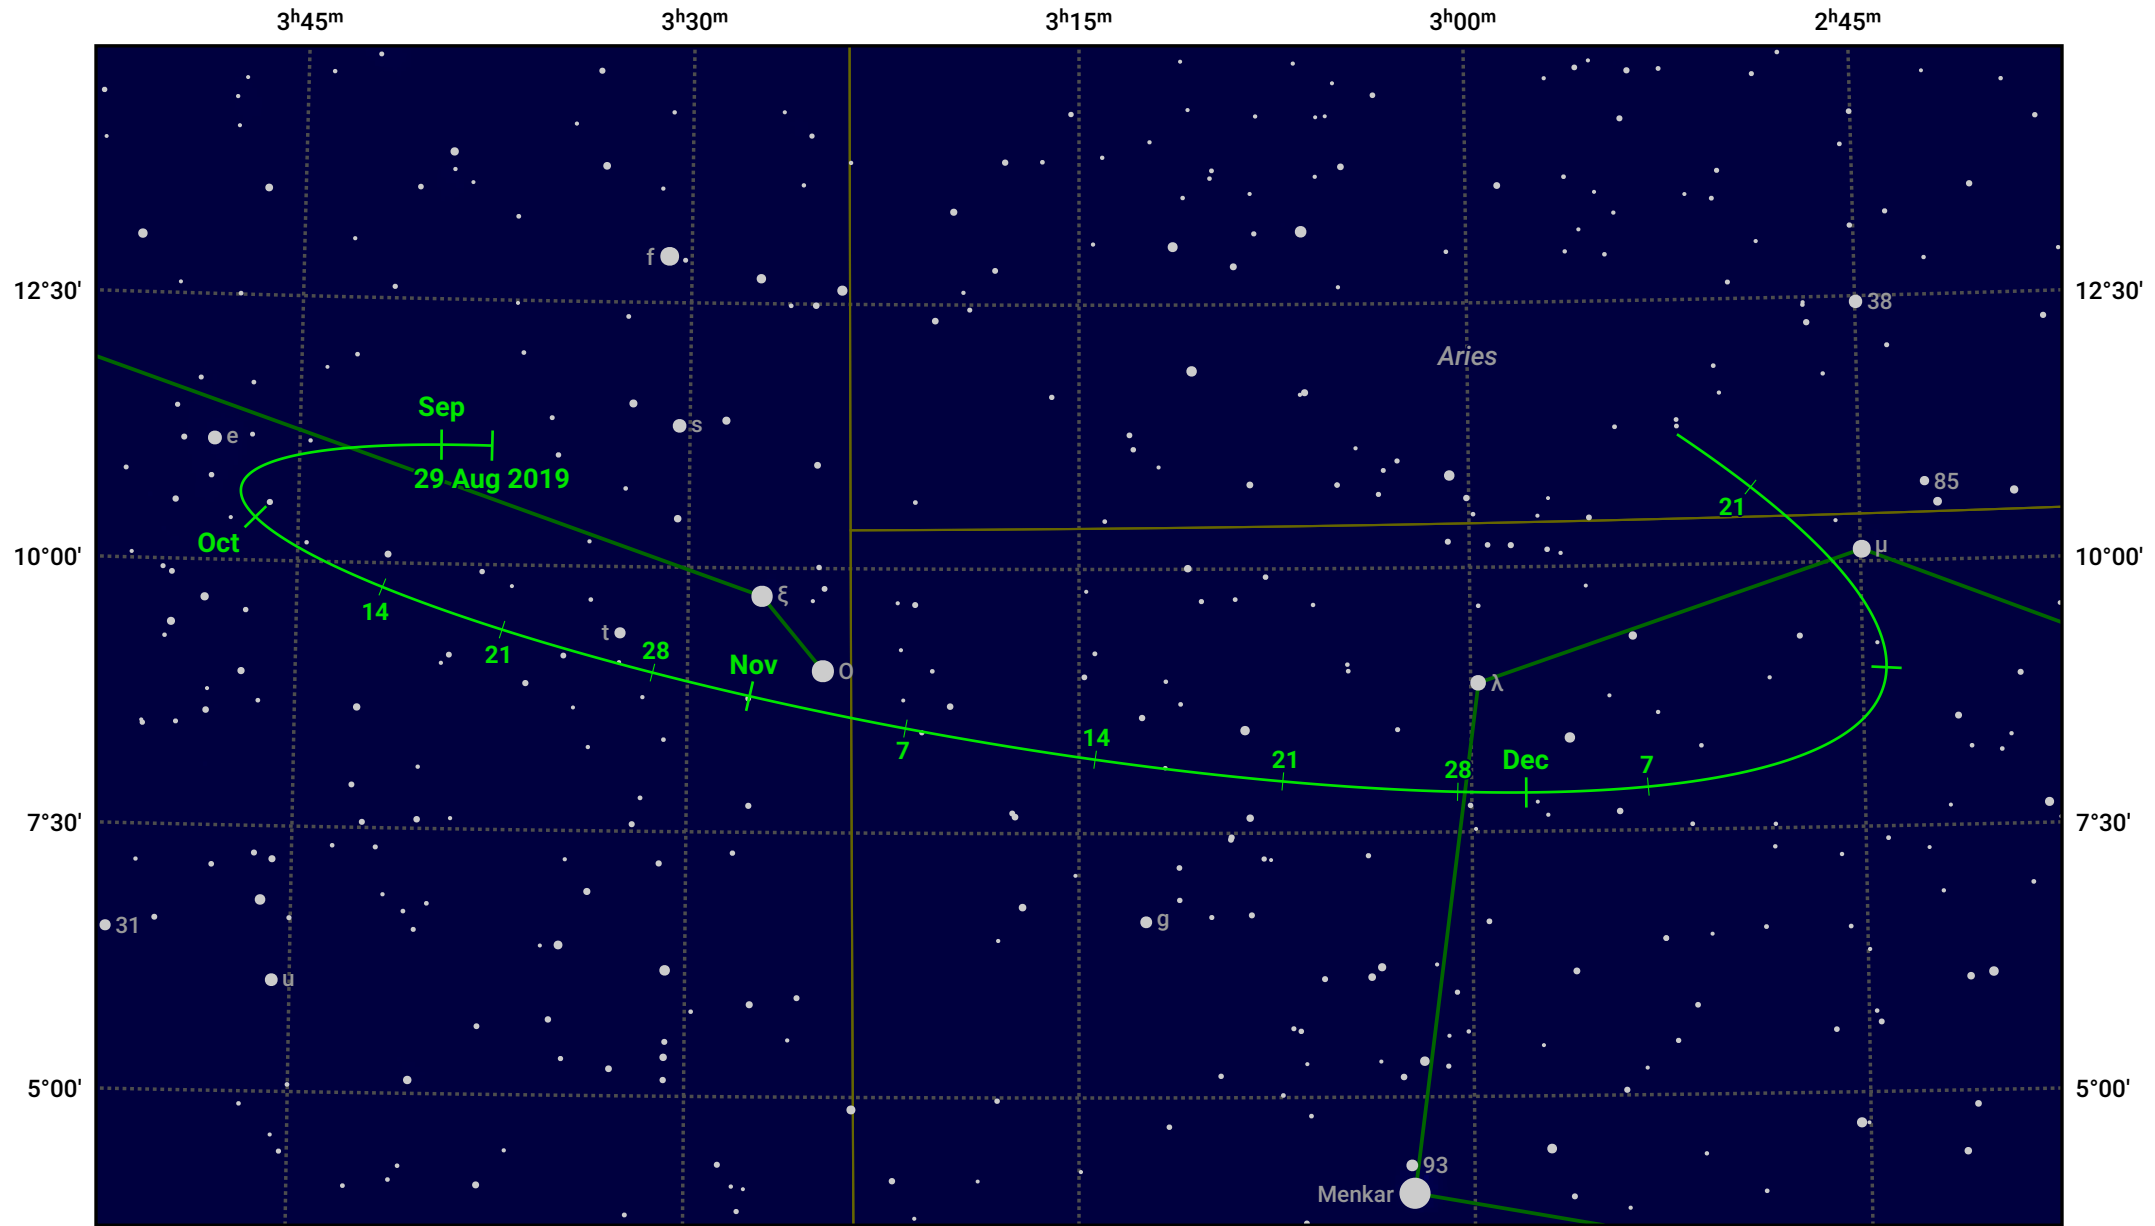

The path of Asteroid 4 Vesta around opposition on 12 Nov 2019

© Dominic Ford 2011–2024. Date markers placed at midnight UTC. Downloaded from <https://in-the-sky.org>

Magnitude scale: · 9.0 · 8.0 · 7.0 · 6.0 · 5.0 · 4.0 · 3.0 · 2.0

— Ecliptic Plane

● Galaxy ■ Bright nebula ● Open cluster ● Globular cluster

Date	Mag	Phase
2019 Sep 1	7.9	96%
2019 Oct 1	7.4	98%
2019 Oct 22	7.0	99%
2019 Nov 1	6.7	100%
2019 Dec 1	7.0	99%
2020 Jan 1	7.7	97%
2020 Jan 18	8.0	96%