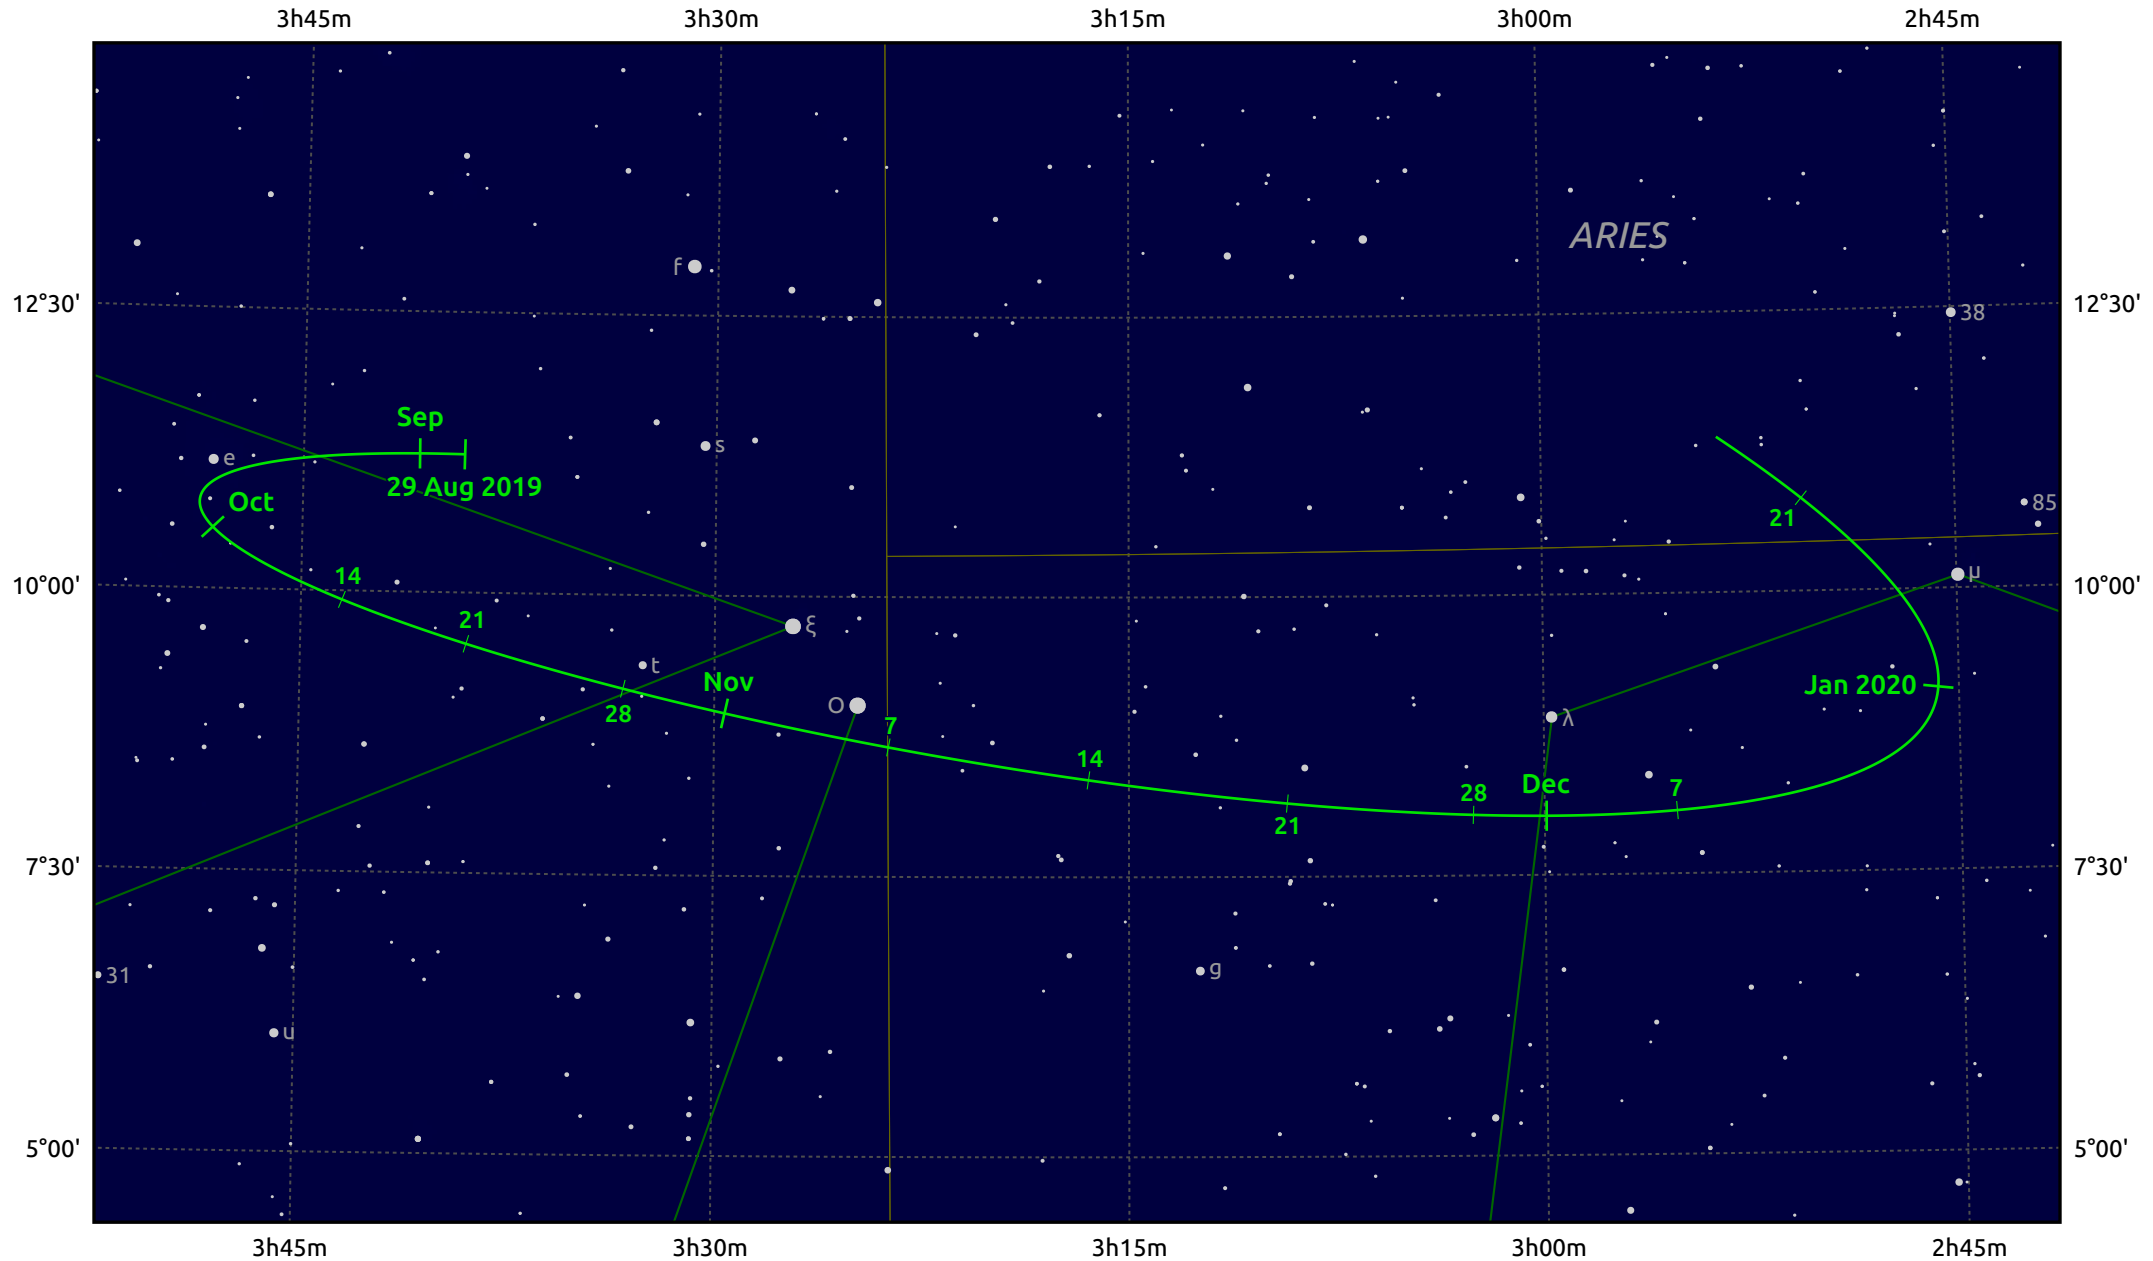

The path of Asteroid 4 Vesta around opposition on 12 Nov 2019

© Dominic Ford 2011–2026. Date markers placed at midnight UTC. Downloaded from <https://in-the-sky.org>

Magnitude scale: · 9.0 · 8.0 · 7.0 · 6.0 · 5.0 · 4.0 · 3.0

— Ecliptic Plane

● Galaxy
 ■ Bright nebula
 ● Open cluster
 ⊕ Globular cluster
 ◆ Planetary nebula

Date	Mag	Phase
2019 Sep 1	7.7	96%
2019 Oct 1	7.2	98%
2019 Oct 27	6.7	99%
2019 Nov 1	6.6	100%
2019 Dec 1	6.7	99%
2020 Jan 1	7.4	97%
2020 Jan 17	7.7	97%