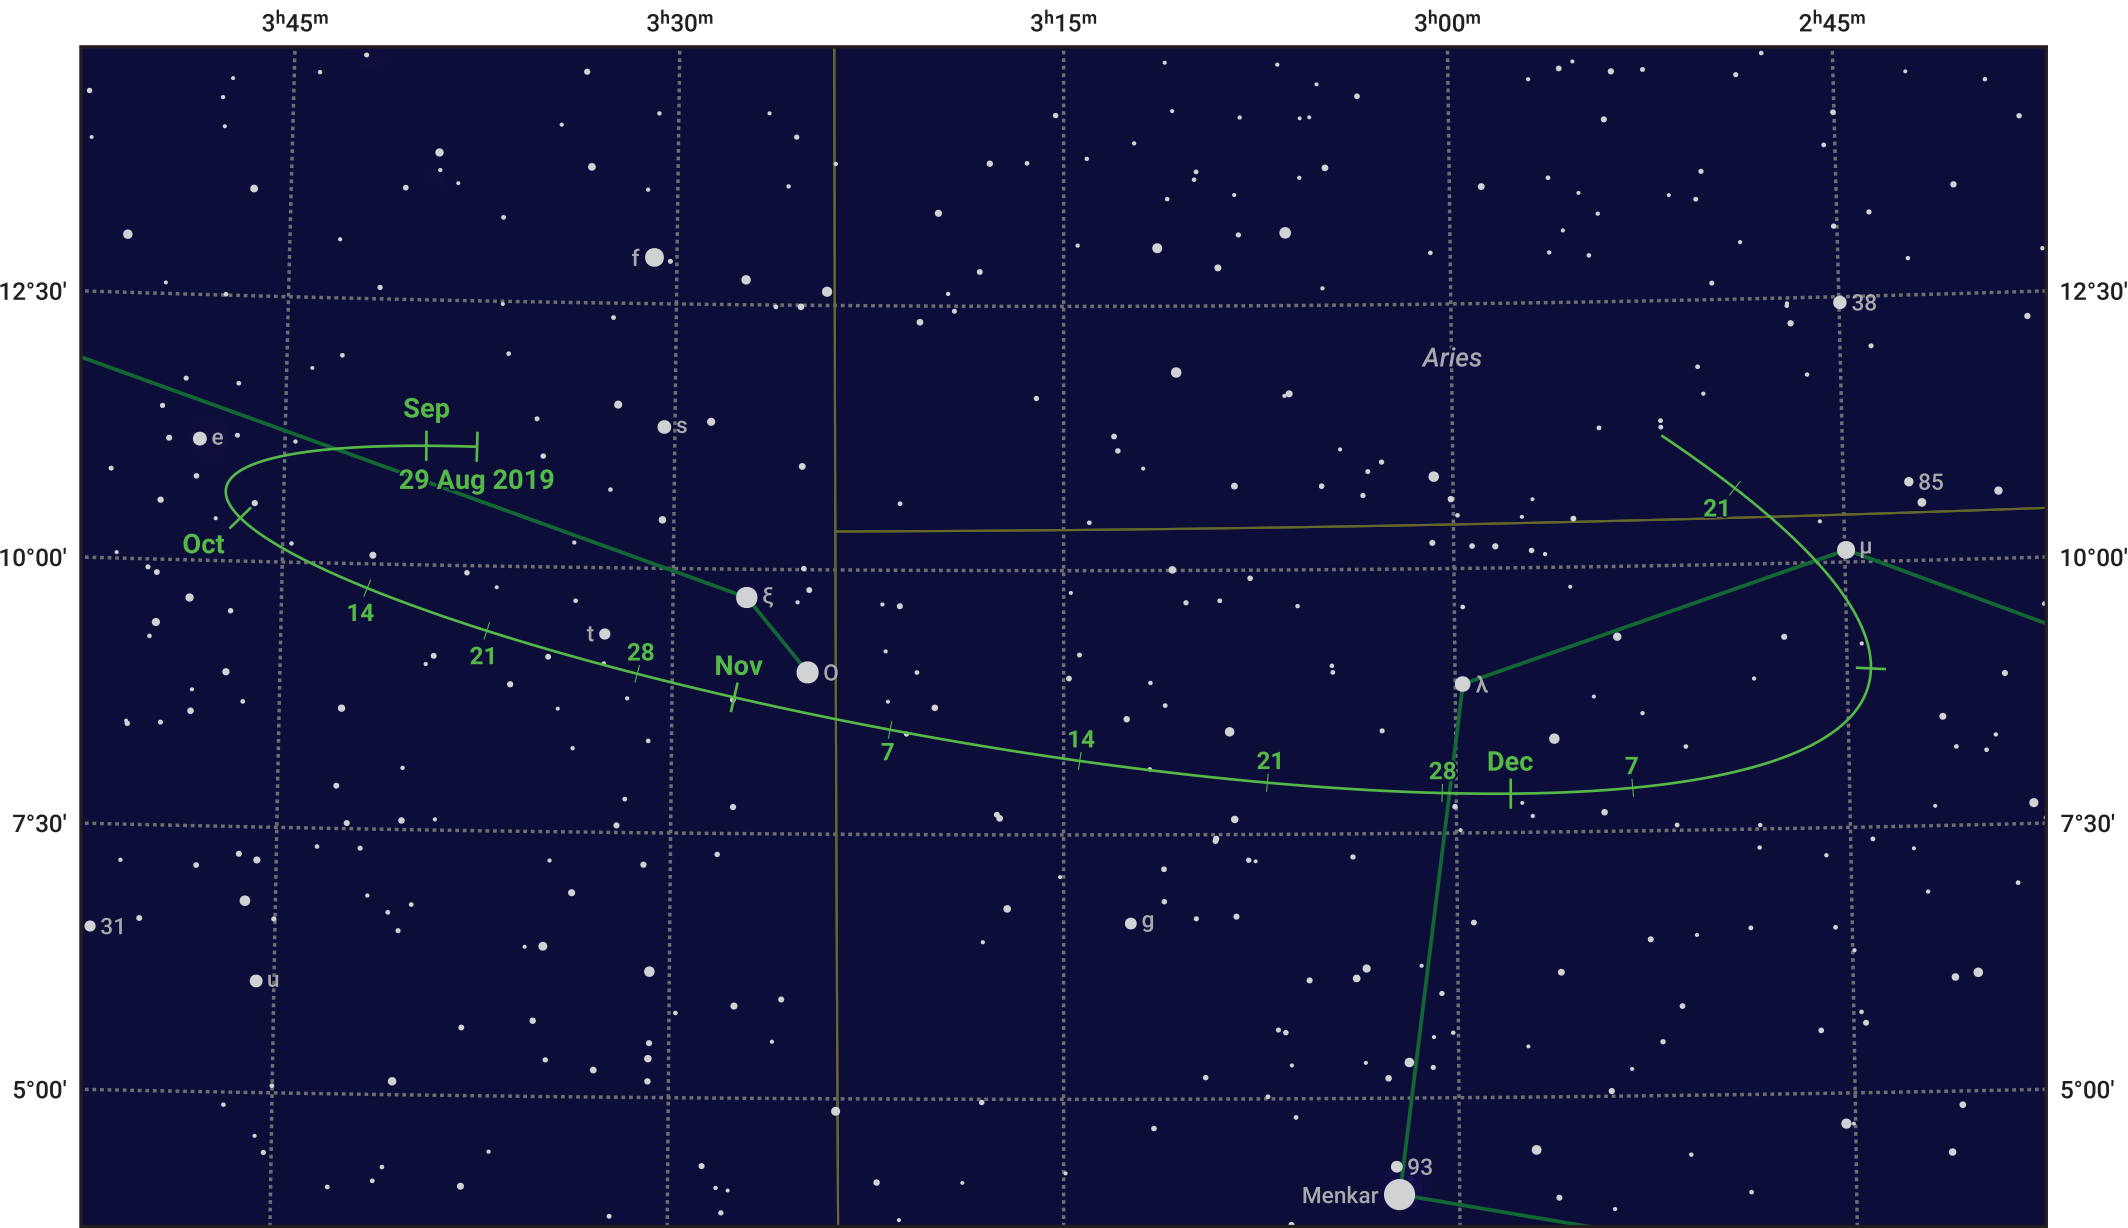

The path of Asteroid 4 Vesta around opposition on 12 Nov 2019

© Dominic Ford 2011–2024. Date markers placed at midnight UTC. Downloaded from <https://in-the-sky.org>

Magnitude scale: ● 9.0 ● 8.0 ● 7.0 ● 6.0 ● 5.0 ● 4.0 ● 3.0 ● 2.0

— Ecliptic Plane

● Galaxy ● Bright nebula ● Open cluster ● Globular cluster

Date	Mag	Phase
2019 Sep 1	7.9	96%
2019 Oct 1	7.4	98%
2019 Oct 22	7.0	99%
2019 Nov 1	6.7	100%
2019 Dec 1	7.0	99%
2020 Jan 1	7.7	97%
2020 Jan 18	8.0	96%