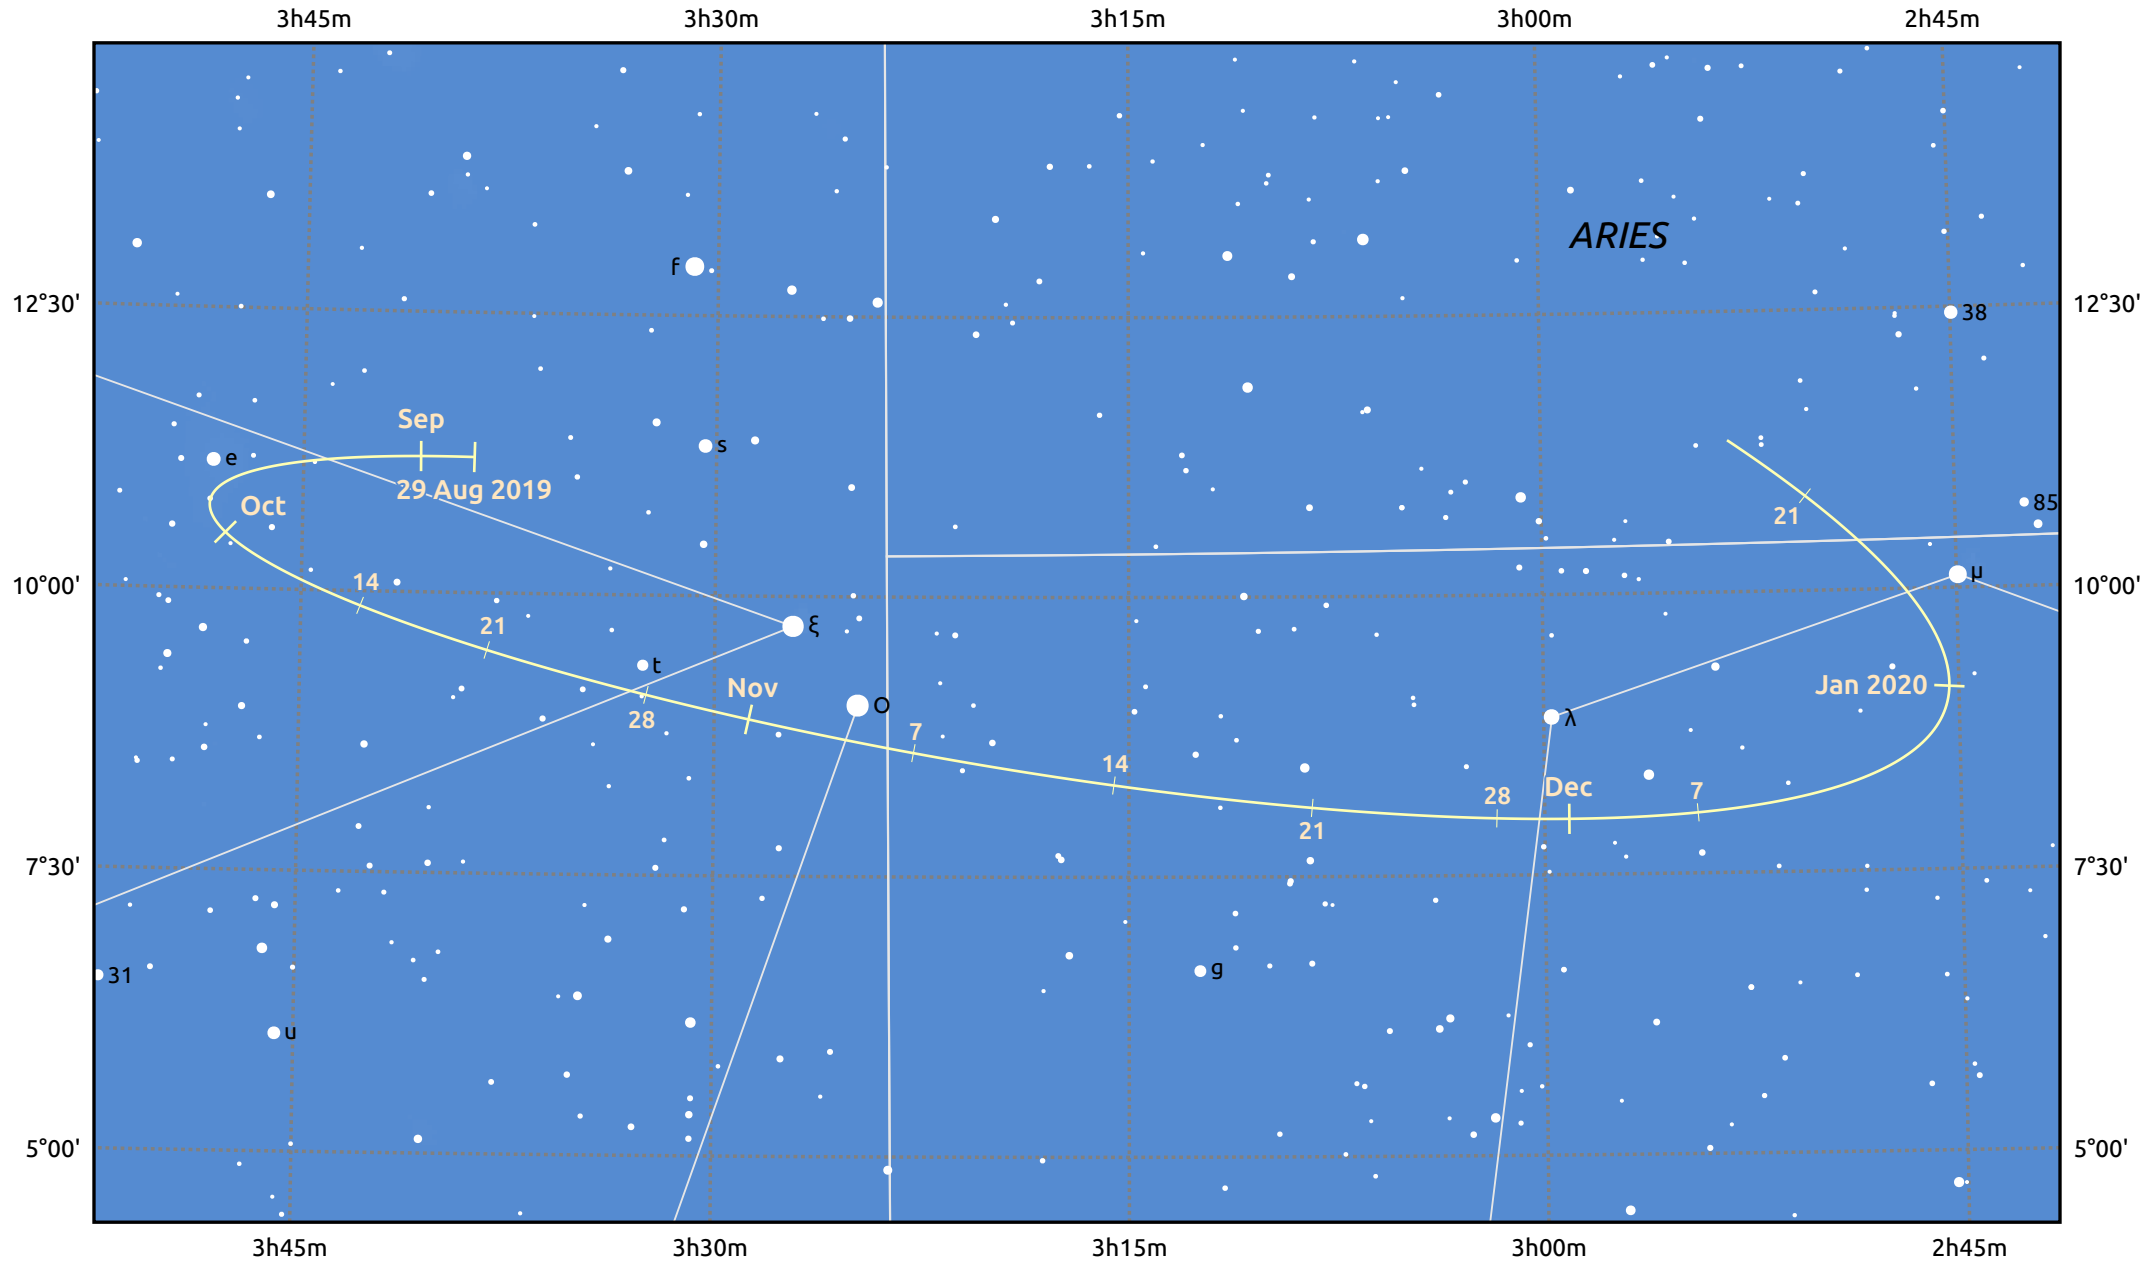

The path of Asteroid 4 Vesta around opposition on 12 Nov 2019

© Dominic Ford 2011–2025. Date markers placed at midnight UTC. Downloaded from <https://in-the-sky.org>

Magnitude scale: ● 9.0 ● 8.0 ● 7.0 ● 6.0 ● 5.0 ● 4.0 ● 3.0

— Ecliptic Plane

Galaxy Bright nebula Open cluster Globular cluster Planetary nebula

Date	Mag	Phase
2019 Sep 1	7.9	96%
2019 Oct 1	7.4	98%
2019 Oct 22	7.0	99%
2019 Nov 1	6.8	100%
2019 Dec 1	7.0	99%
2020 Jan 1	7.7	97%
2020 Jan 18	8.0	96%