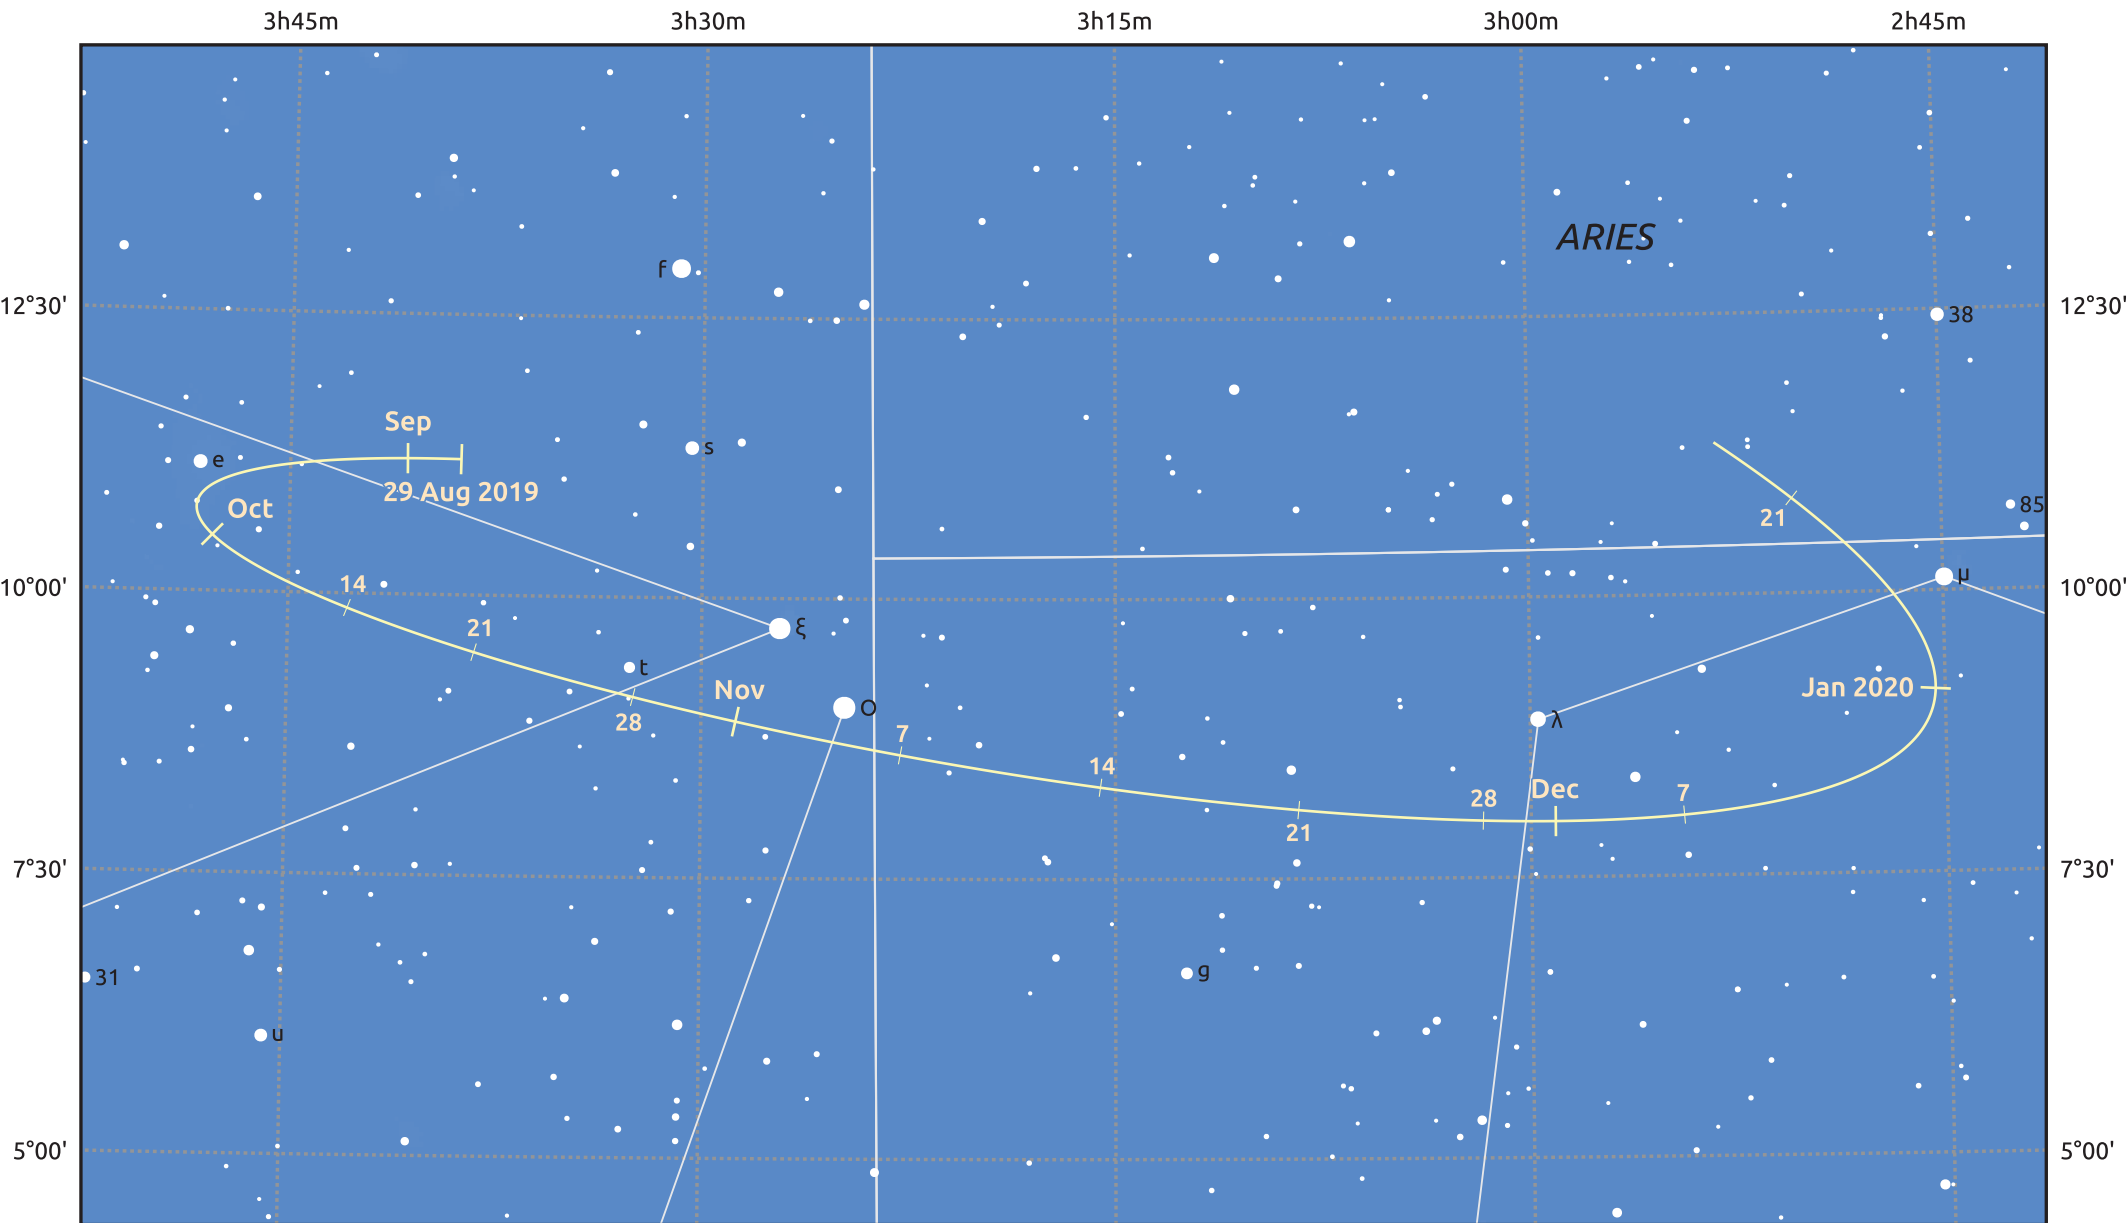

The path of Asteroid 4 Vesta around opposition on 12 Nov 2019

© Dominic Ford 2011–2025. Date markers placed at midnight UTC. Downloaded from <https://in-the-sky.org>

Magnitude scale: ● 9.0 ● 8.0 ● 7.0 ● 6.0 ● 5.0 ● 4.0 ● 3.0

— Ecliptic Plane

Galaxy Bright nebula Open cluster Globular cluster Planetary nebula

Date	Mag	Phase
2019 Sep 1	7.9	96%
2019 Oct 1	7.4	98%
2019 Oct 22	7.0	99%
2019 Nov 1	6.8	100%
2019 Dec 1	7.0	99%
2020 Jan 1	7.7	97%
2020 Jan 18	8.0	96%