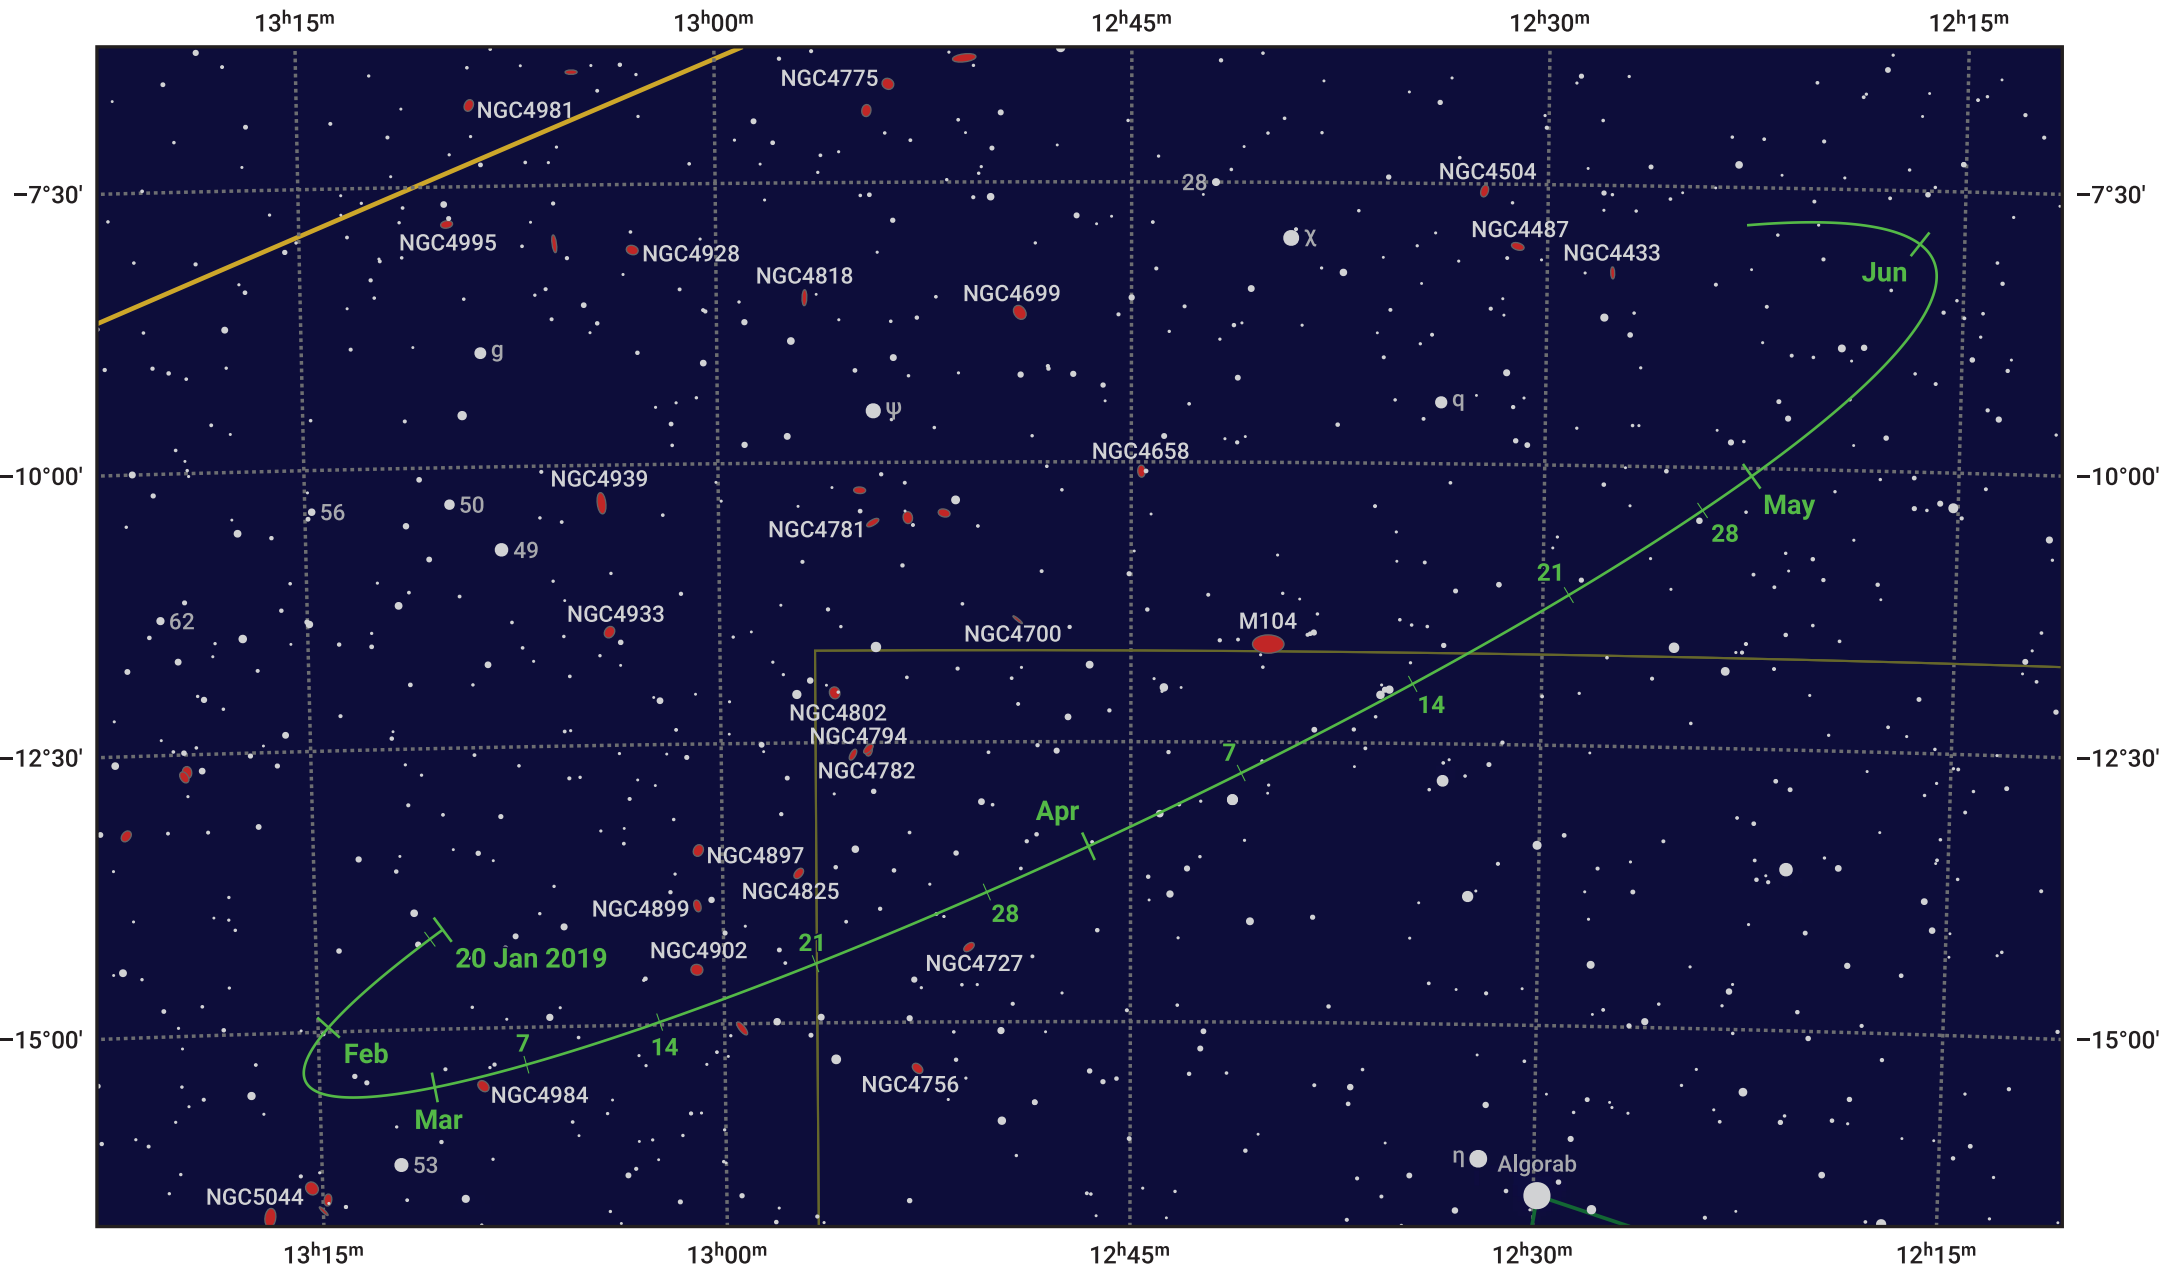

# The path of Asteroid 7 Iris around opposition on 5 Apr 2019

© Dominic Ford 2011–2024. Date markers placed at midnight UTC. Downloaded from <https://in-the-sky.org>

Magnitude scale: 10.0 9.0 8.0 7.0 6.0 5.0 4.0 3.0 2.0

— Ecliptic Plane

- Galaxy
- Bright nebula
- Open cluster
- ⊕ Globular cluster

Date	Mag
2019 Feb 1	10.6
2019 Mar 1	10.1
2019 Mar 22	9.7
2019 Apr 1	9.5
2019 May 1	10.0
2019 Jun 1	10.7
2019 Jun 3	10.7