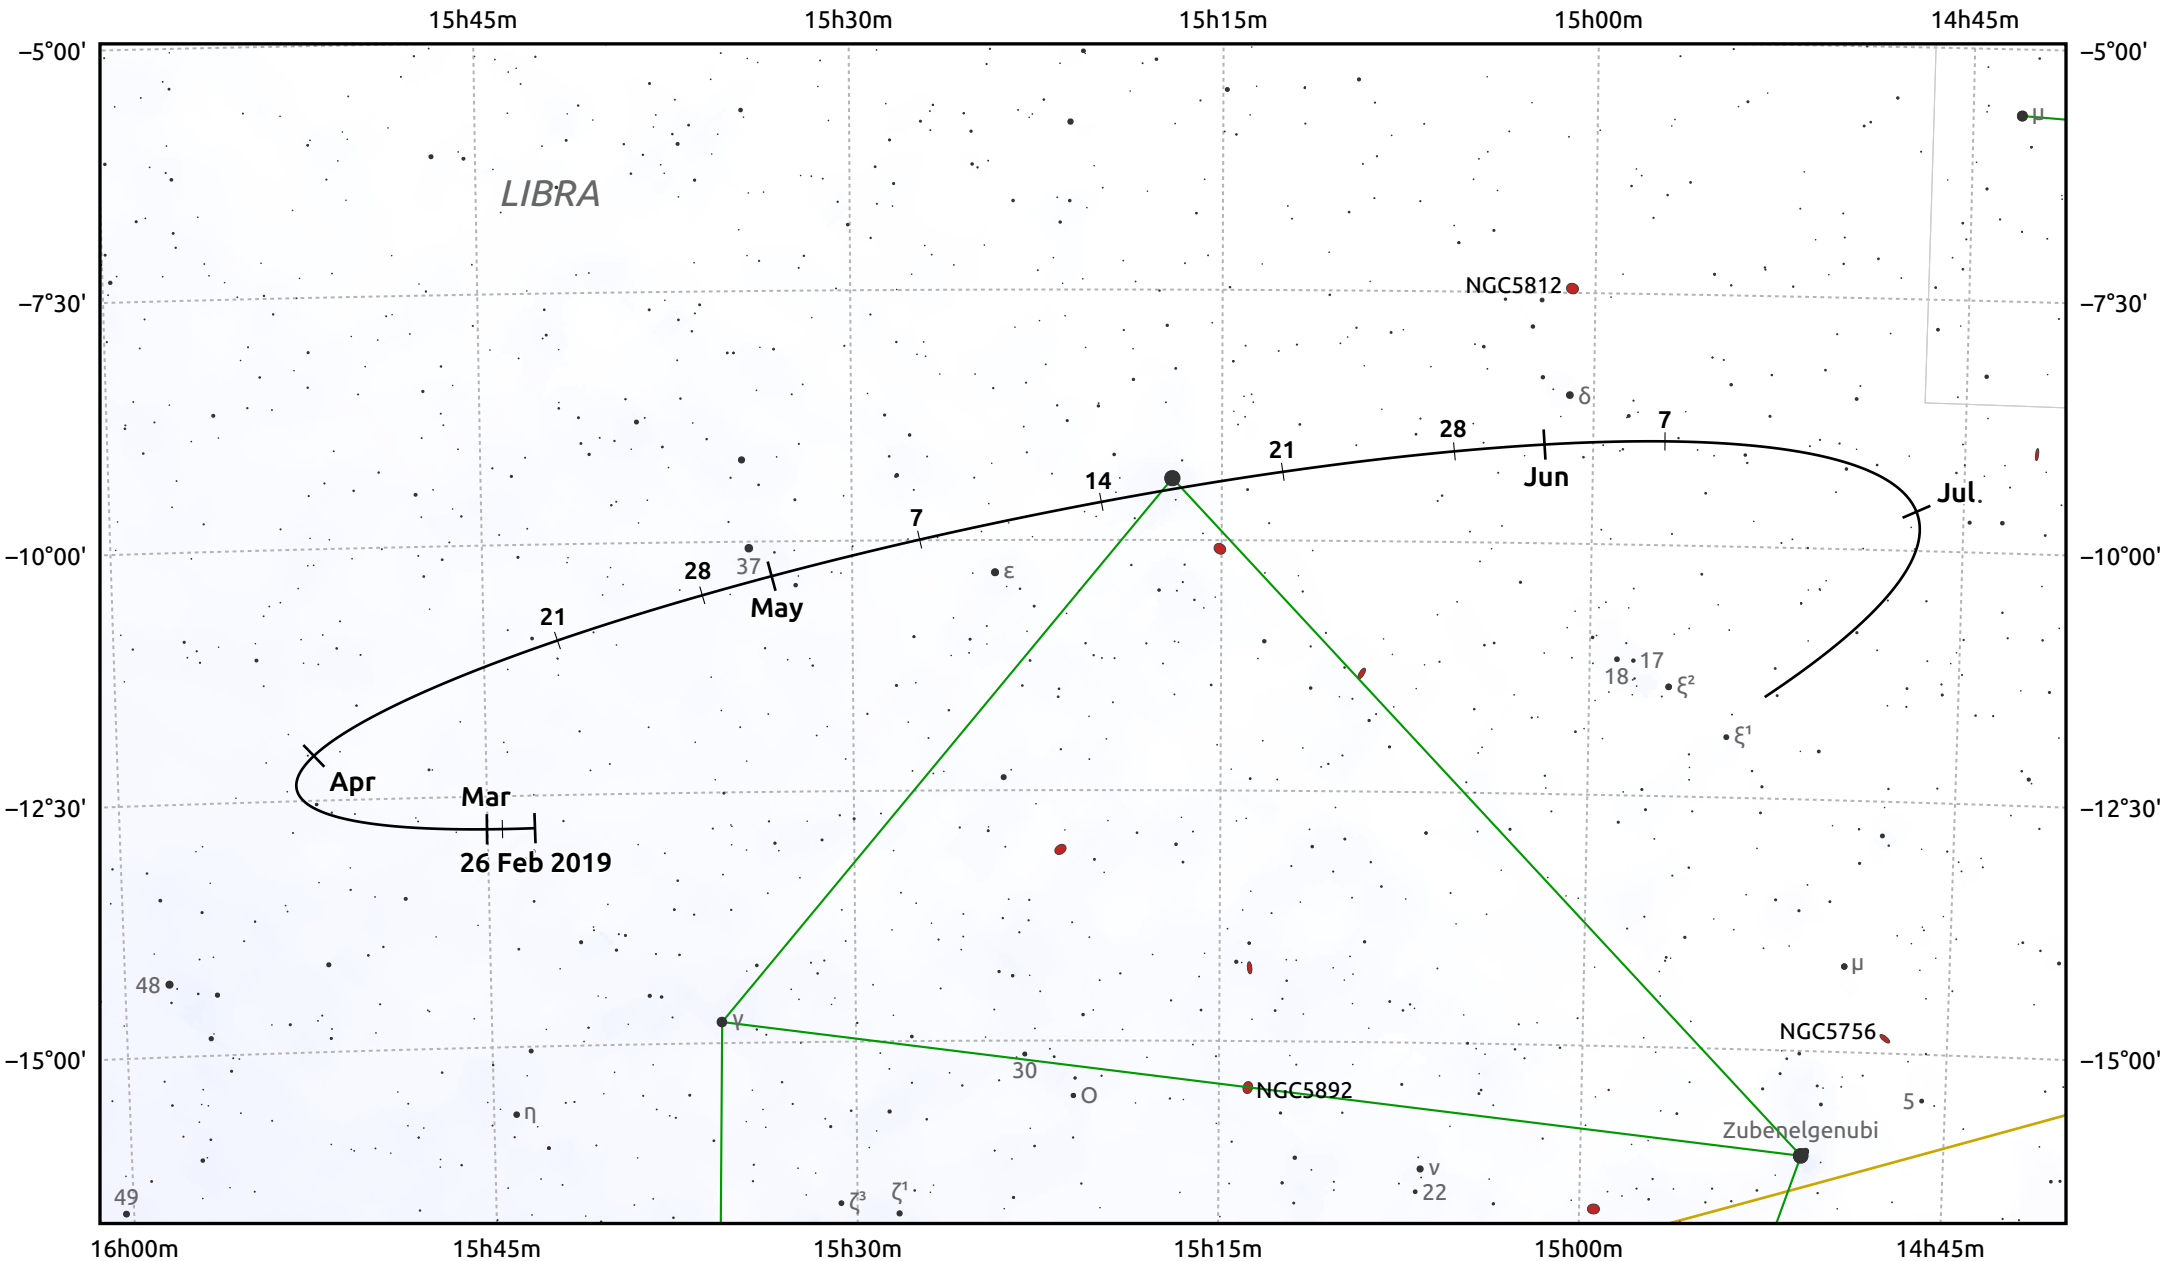

# The path of Asteroid 8 Flora around opposition on 12 May 2019

© Dominic Ford 2011–2026. Date markers placed at midnight UTC. Downloaded from <https://in-the-sky.org>

Magnitude scale: 10.0 9.0 8.0 7.0 6.0 5.0 4.0 3.0 2.0

— Ecliptic Plane

Galaxy Bright nebula Open cluster Globular cluster Planetary nebula

| Date        | Mag  | Phase |
|-------------|------|-------|
| 2019 Mar 1  | 11.1 | 96%   |
| 2019 Apr 1  | 10.5 | 98%   |
| 2019 Apr 20 | 10.1 | 99%   |
| 2019 May 1  | 9.9  | 100%  |
| 2019 Jun 1  | 10.0 | 99%   |
| 2019 Jul 1  | 10.6 | 97%   |