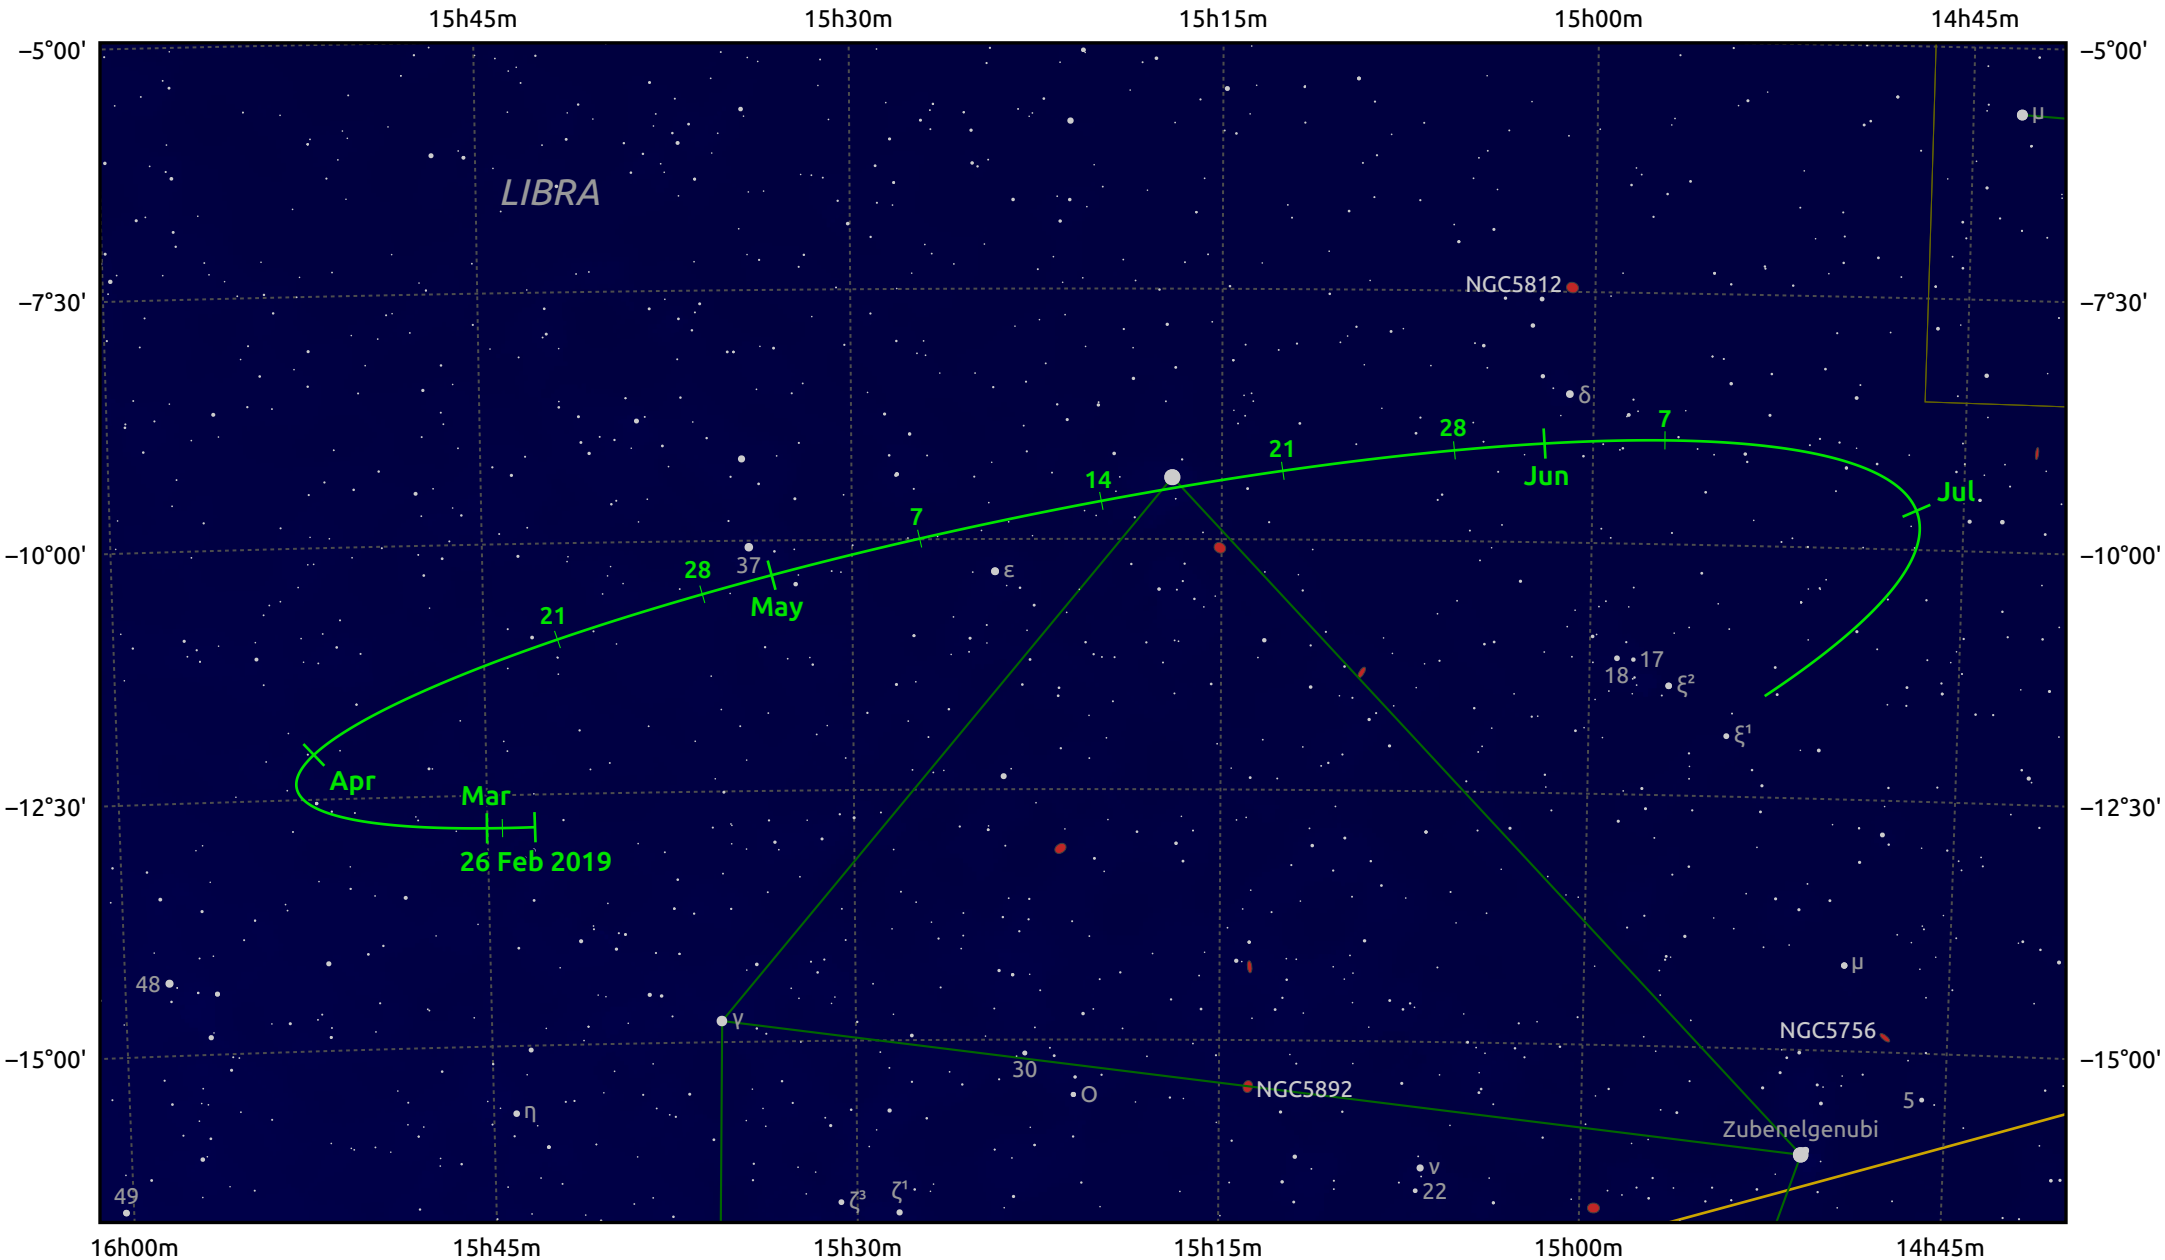

The path of Asteroid 8 Flora around opposition on 12 May 2019

© Dominic Ford 2011–2026. Date markers placed at midnight UTC. Downloaded from <https://in-the-sky.org>

Magnitude scale: 10.0 9.0 8.0 7.0 6.0 5.0 4.0 3.0 2.0

— Ecliptic Plane

- Galaxy
- Bright nebula
- Open cluster
- Globular cluster
- ◆ Planetary nebula

Date	Mag	Phase
2019 Mar 1	11.1	96%
2019 Apr 1	10.5	98%
2019 Apr 20	10.1	99%
2019 May 1	9.9	100%
2019 Jun 1	10.0	99%
2019 Jul 1	10.6	97%