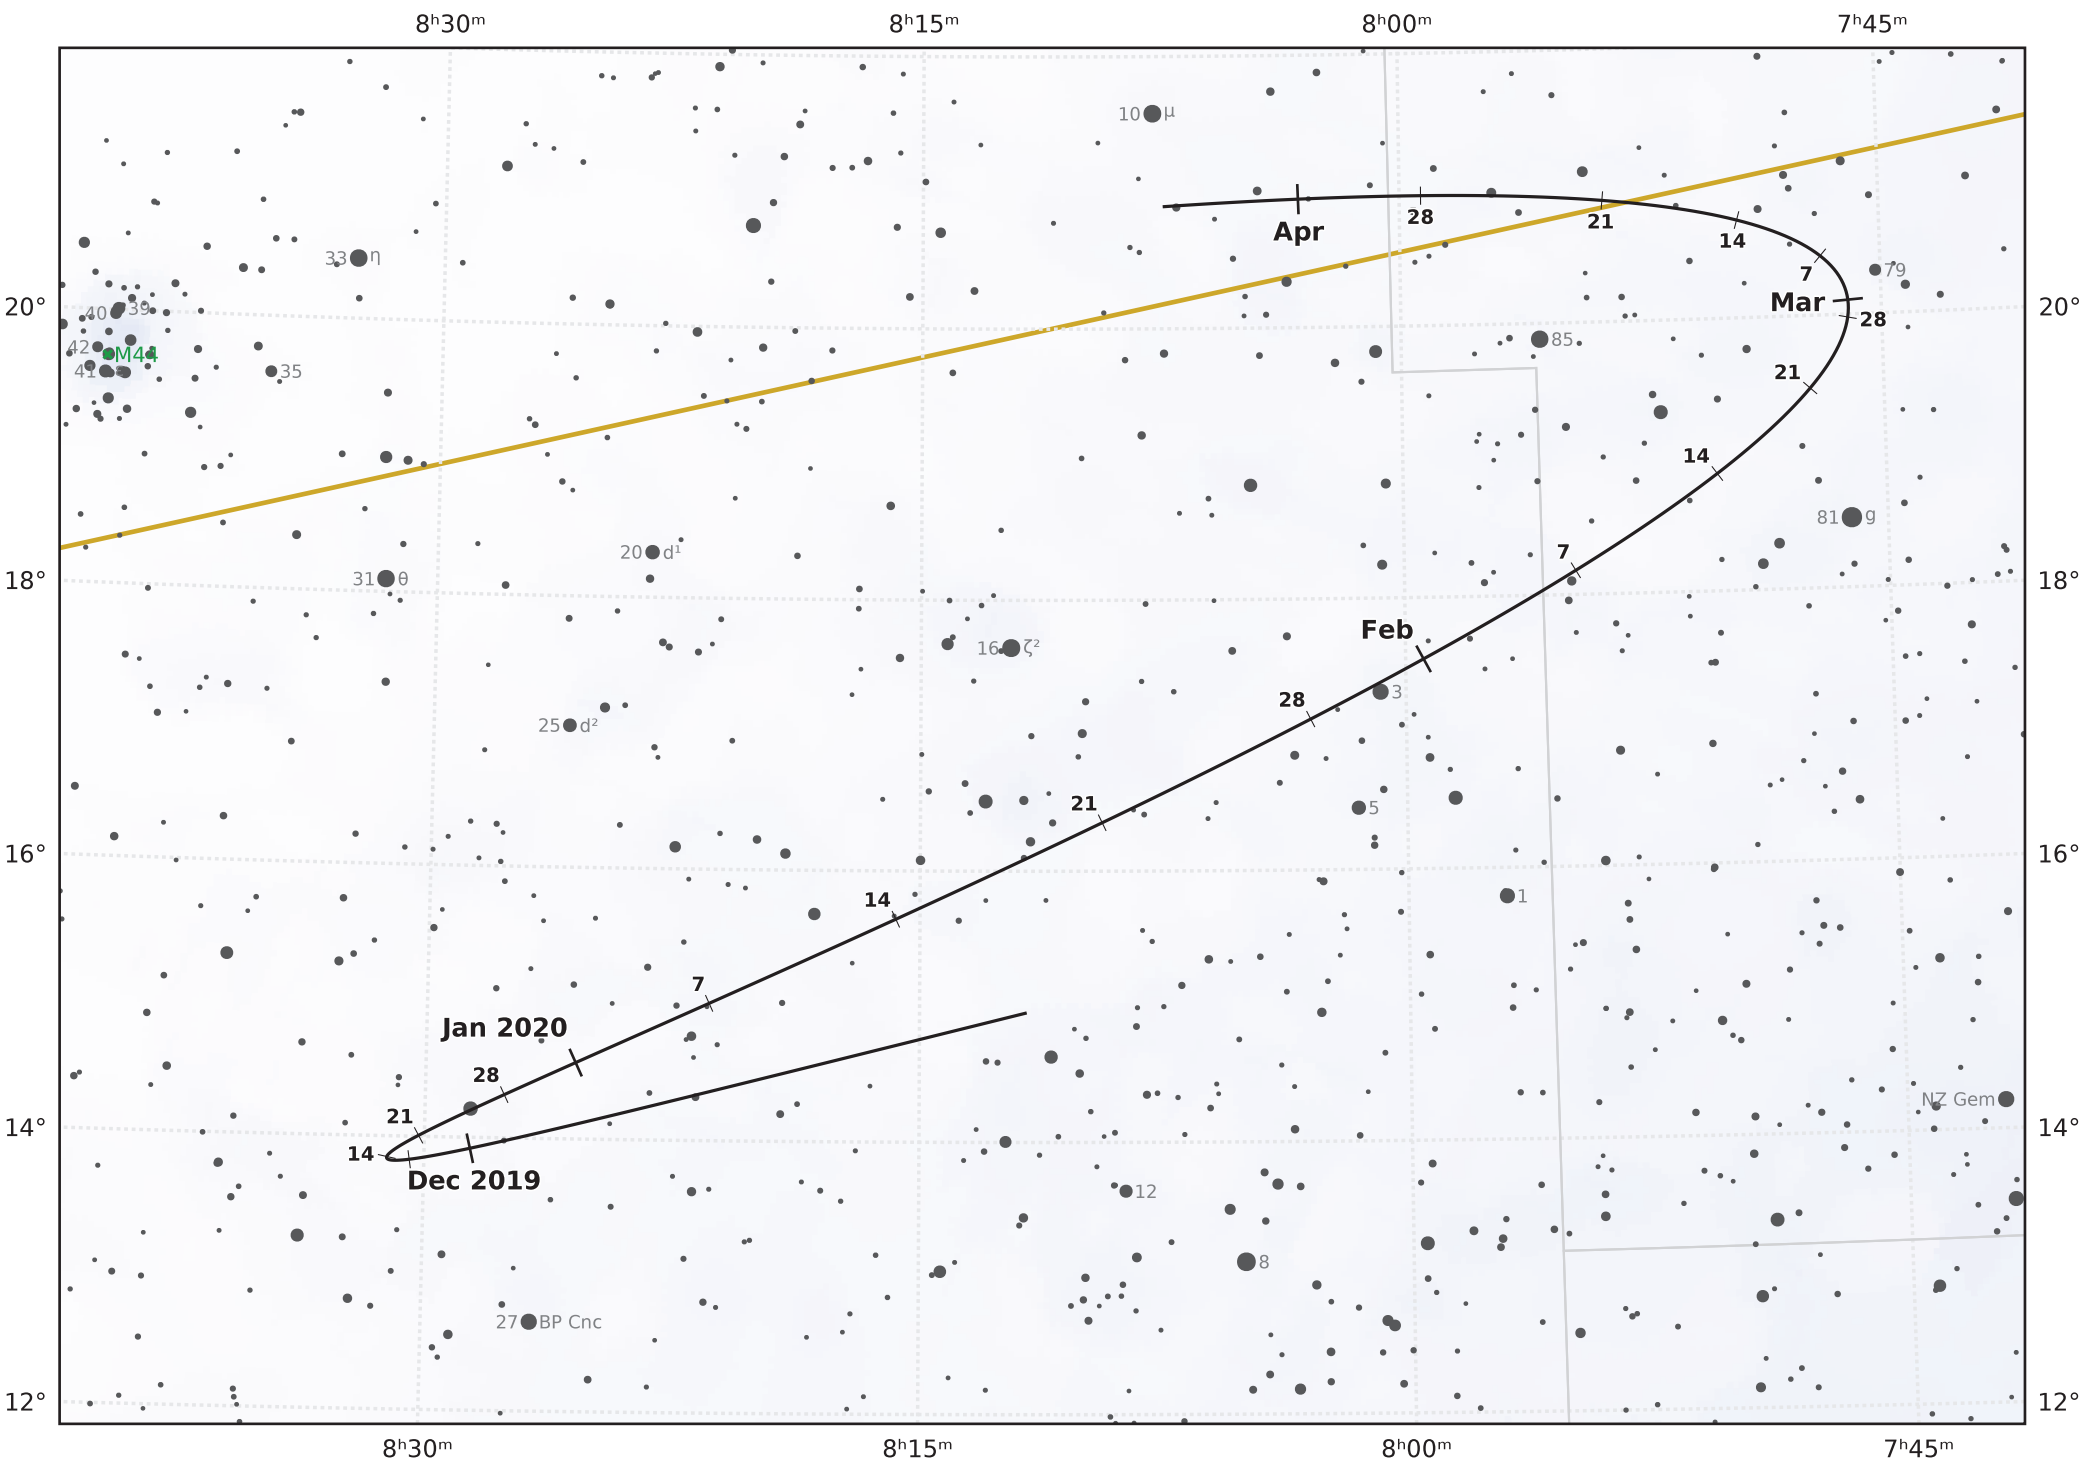

# The path of Asteroid 5 Astraea around opposition on 21 Jan 2020

© Dominic Ford 2011-2021. Downloaded from <https://in-the-sky.org>

Magnitude scale: ● 9.5 ● 9.0 ● 8.5 ● 8.0 ● 7.5 ● 7.0 ● 6.5 ● 6.0 ● 5.5 ● 5.0 ● 4.5

— Ecliptic Plane