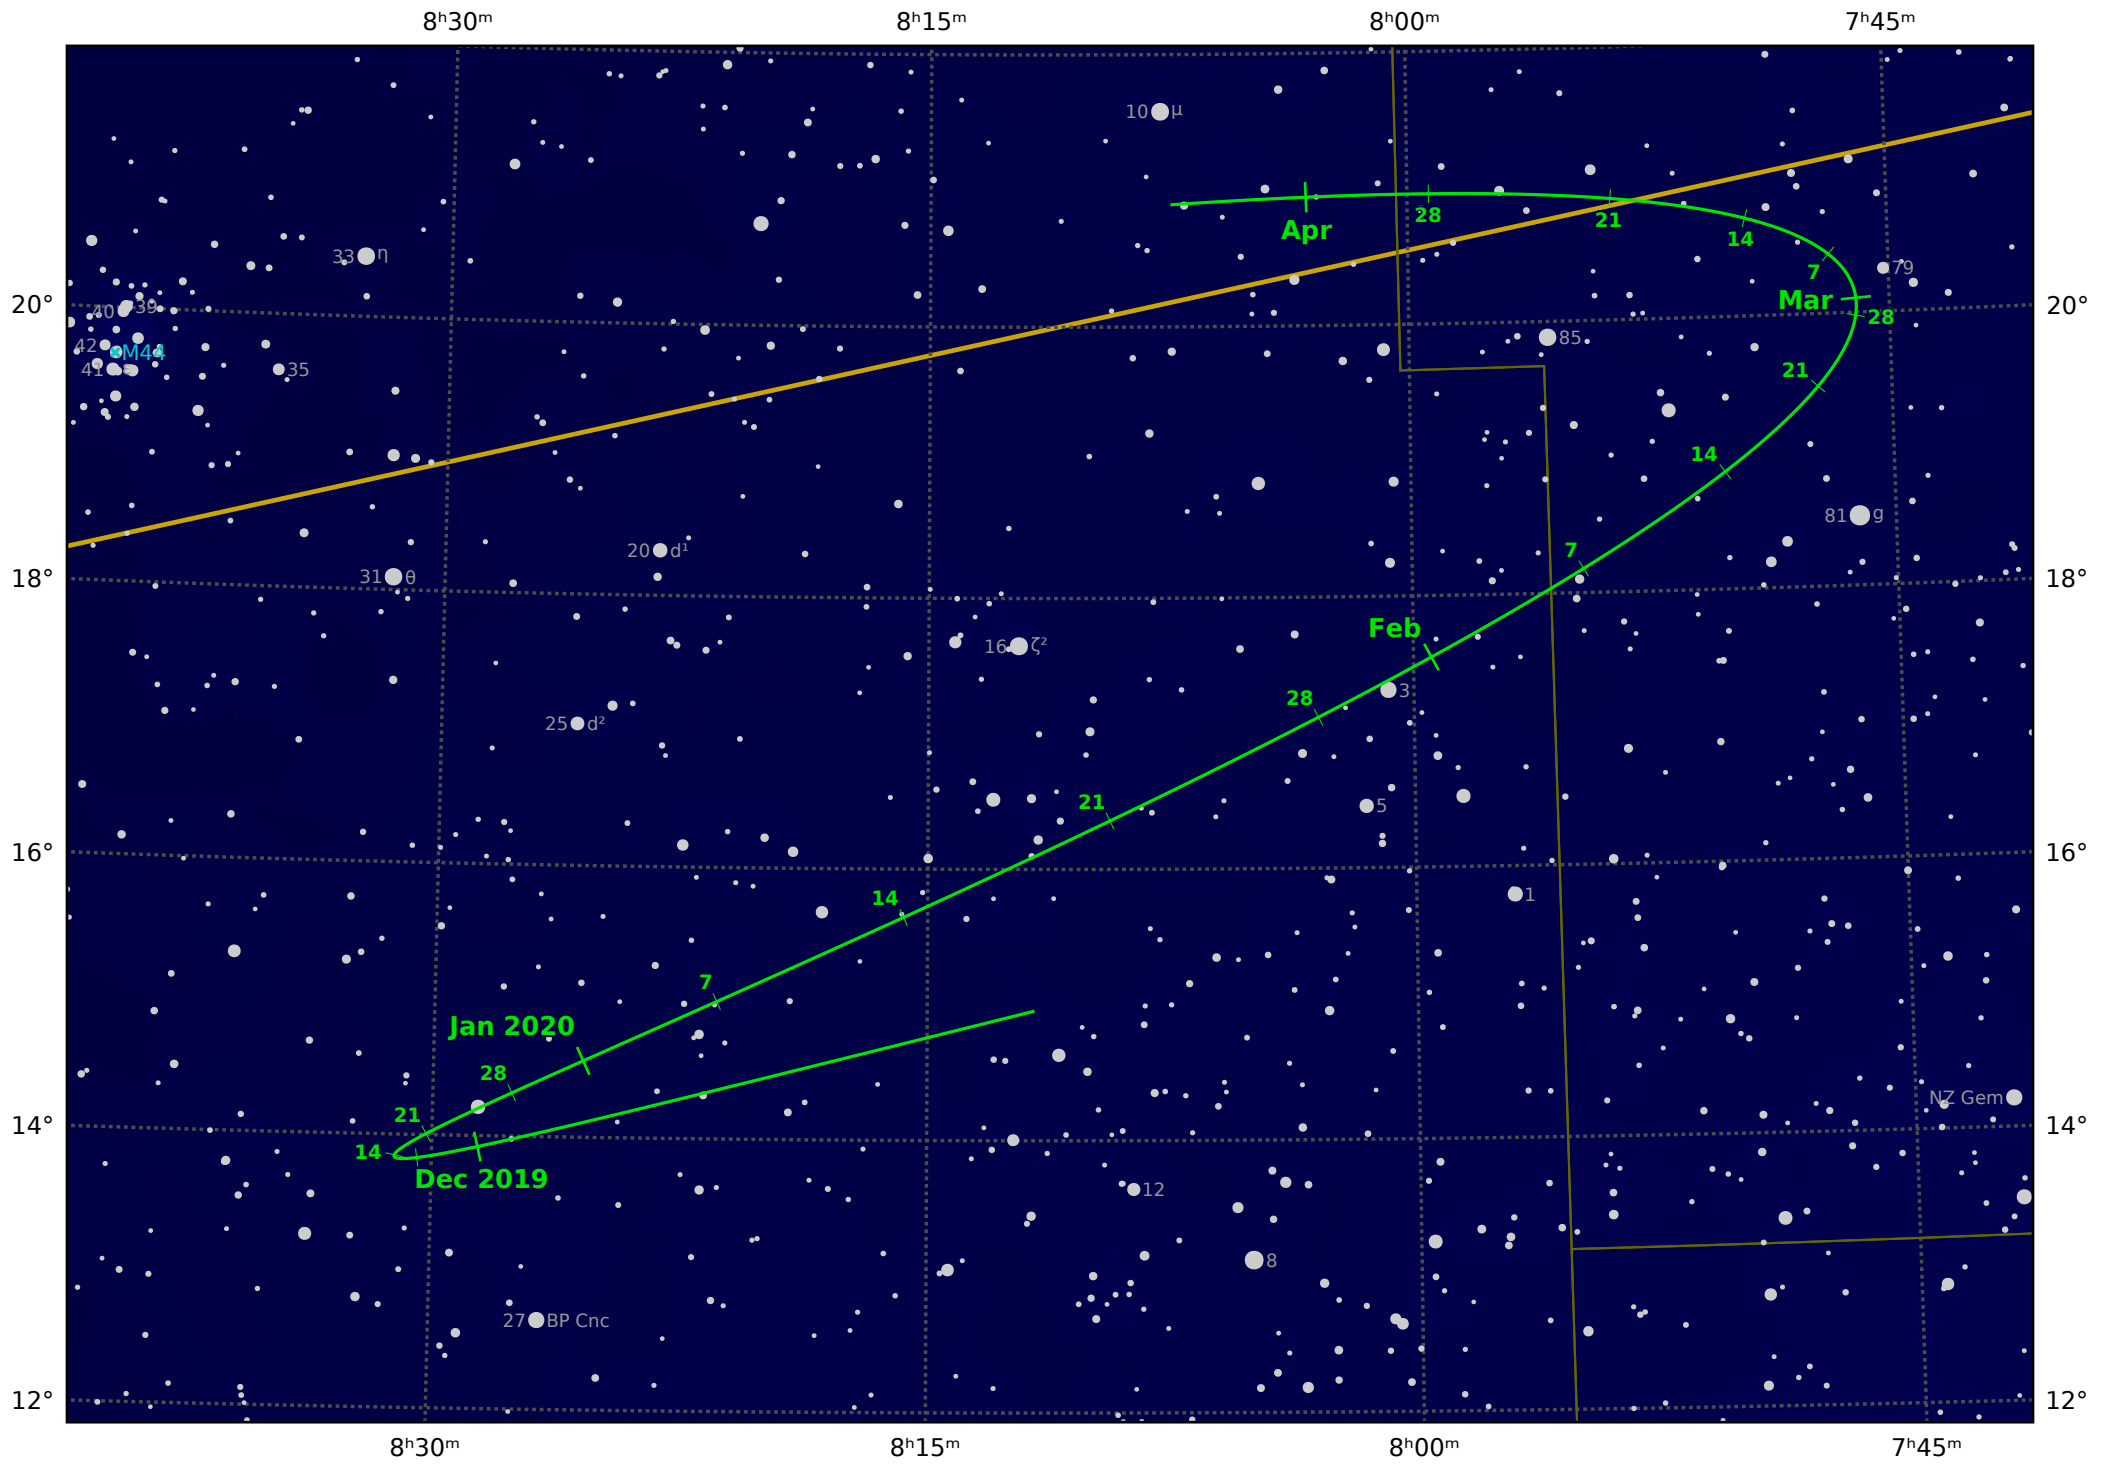

# The path of Asteroid 5 Astraea around opposition on 21 Jan 2020

© Dominic Ford 2011-2021. Downloaded from <https://in-the-sky.org>

Magnitude scale: ● 9.5 ● 9.0 ● 8.5 ● 8.0 ● 7.5 ● 7.0 ● 6.5 ● 6.0 ● 5.5 ● 5.0 ● 4.5

— Ecliptic Plane