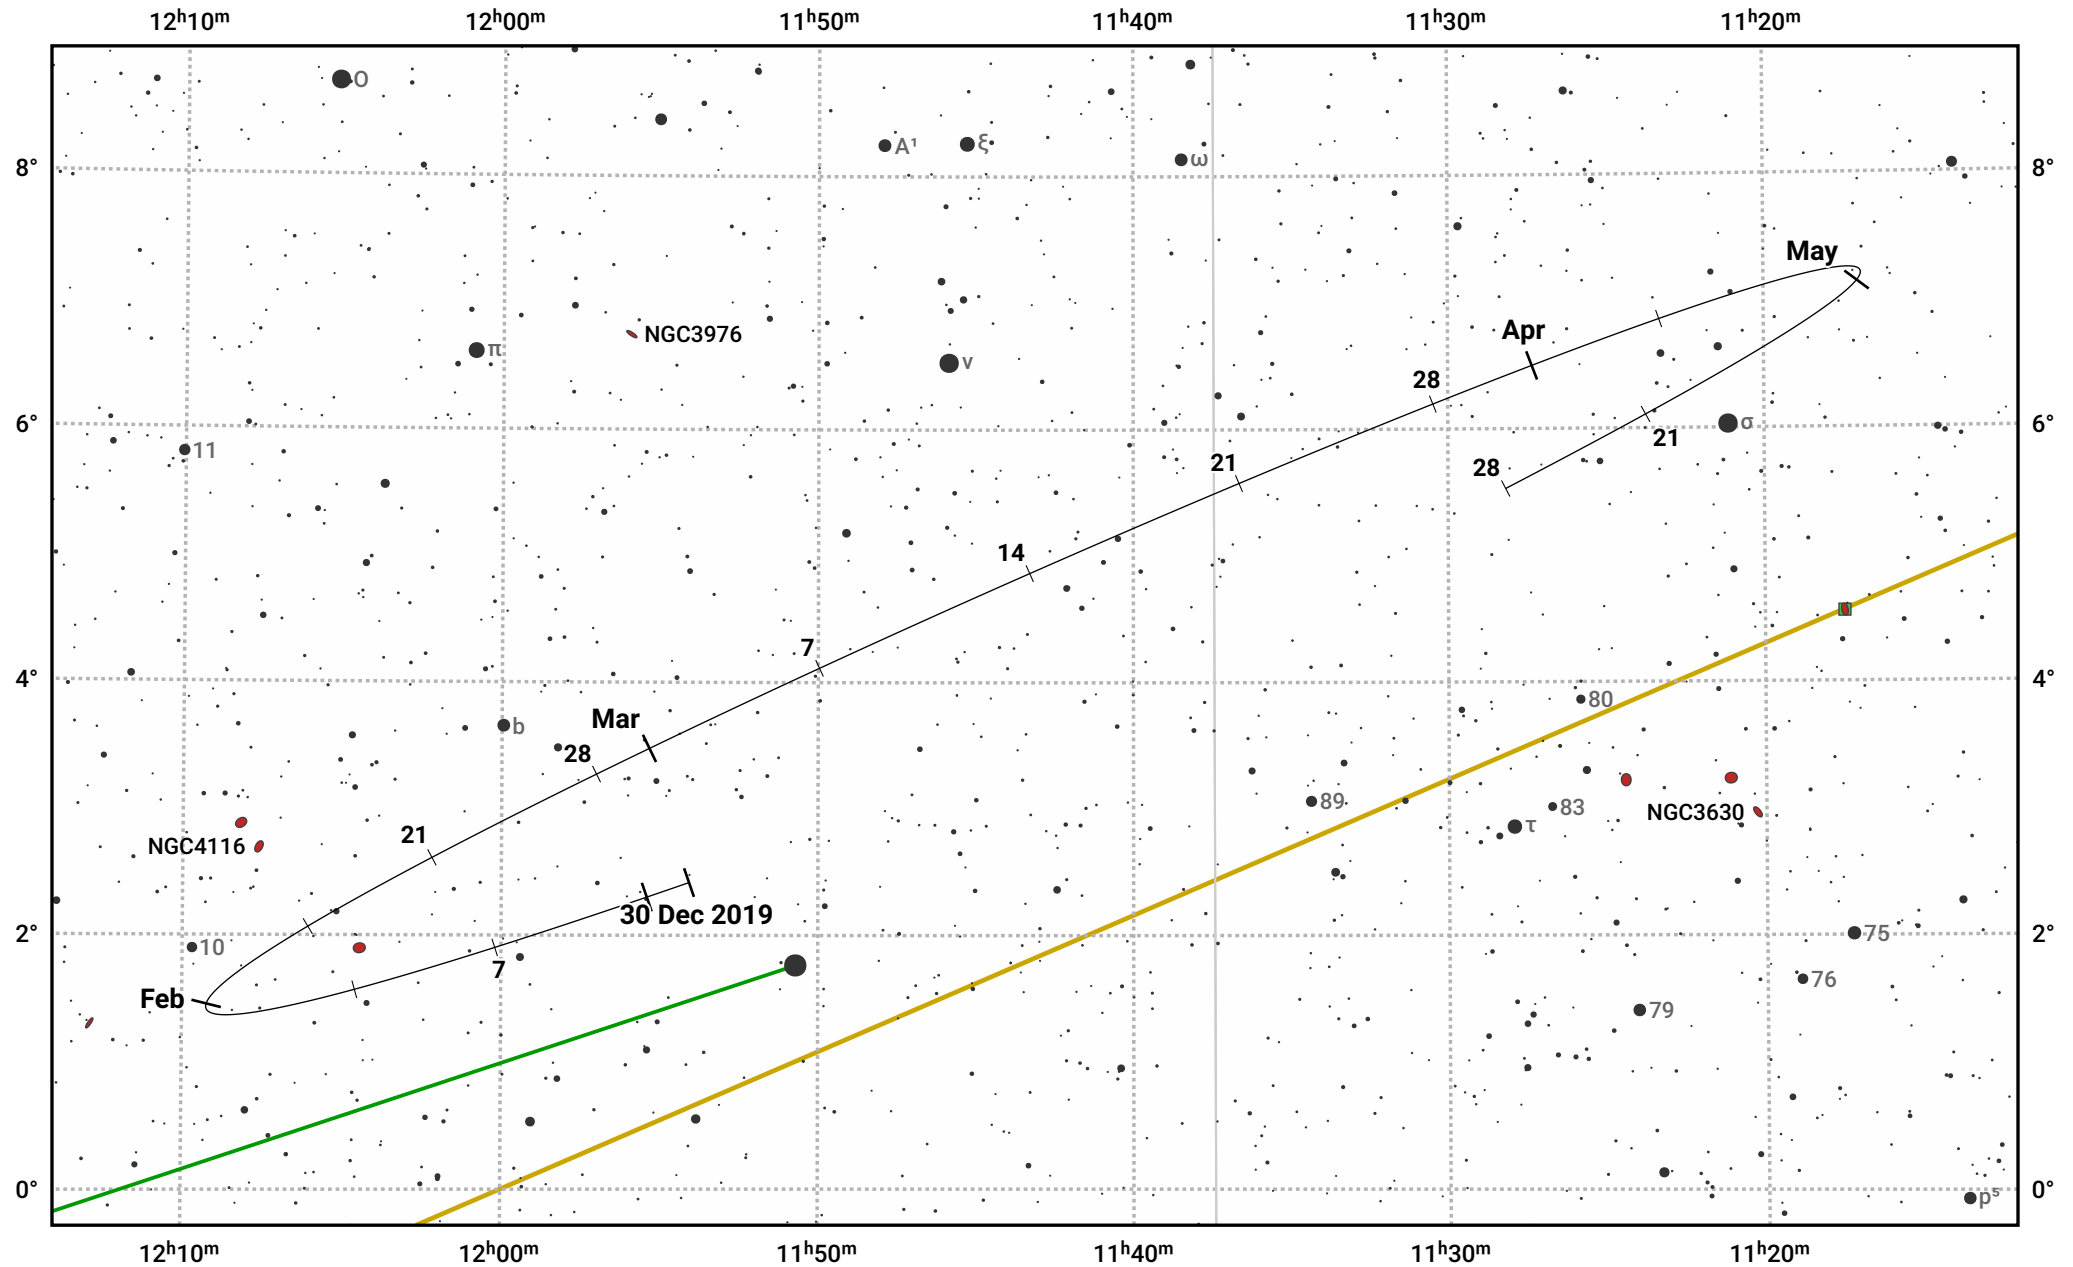

The path of Asteroid 27 Euterpe around opposition on 14 Mar 2020

© Dominic Ford 2011–2024. Date markers placed at midnight UTC. Downloaded from <https://in-the-sky.org>

Magnitude scale: 11.0 10.0 9.0 8.0 7.0 6.0 5.0 4.0 3.0

— Ecliptic Plane

- Galaxy
- Bright nebula
- Open cluster
- ⊕ Globular cluster

Date	Mag	Phase
2020 Jan 1	11.0	94%
2020 Feb 1	10.5	97%
2020 Feb 22	10.0	99%
2020 Mar 1	9.8	100%
2020 Apr 1	10.1	99%
2020 May 1	10.9	97%
2020 May 5	11.0	97%