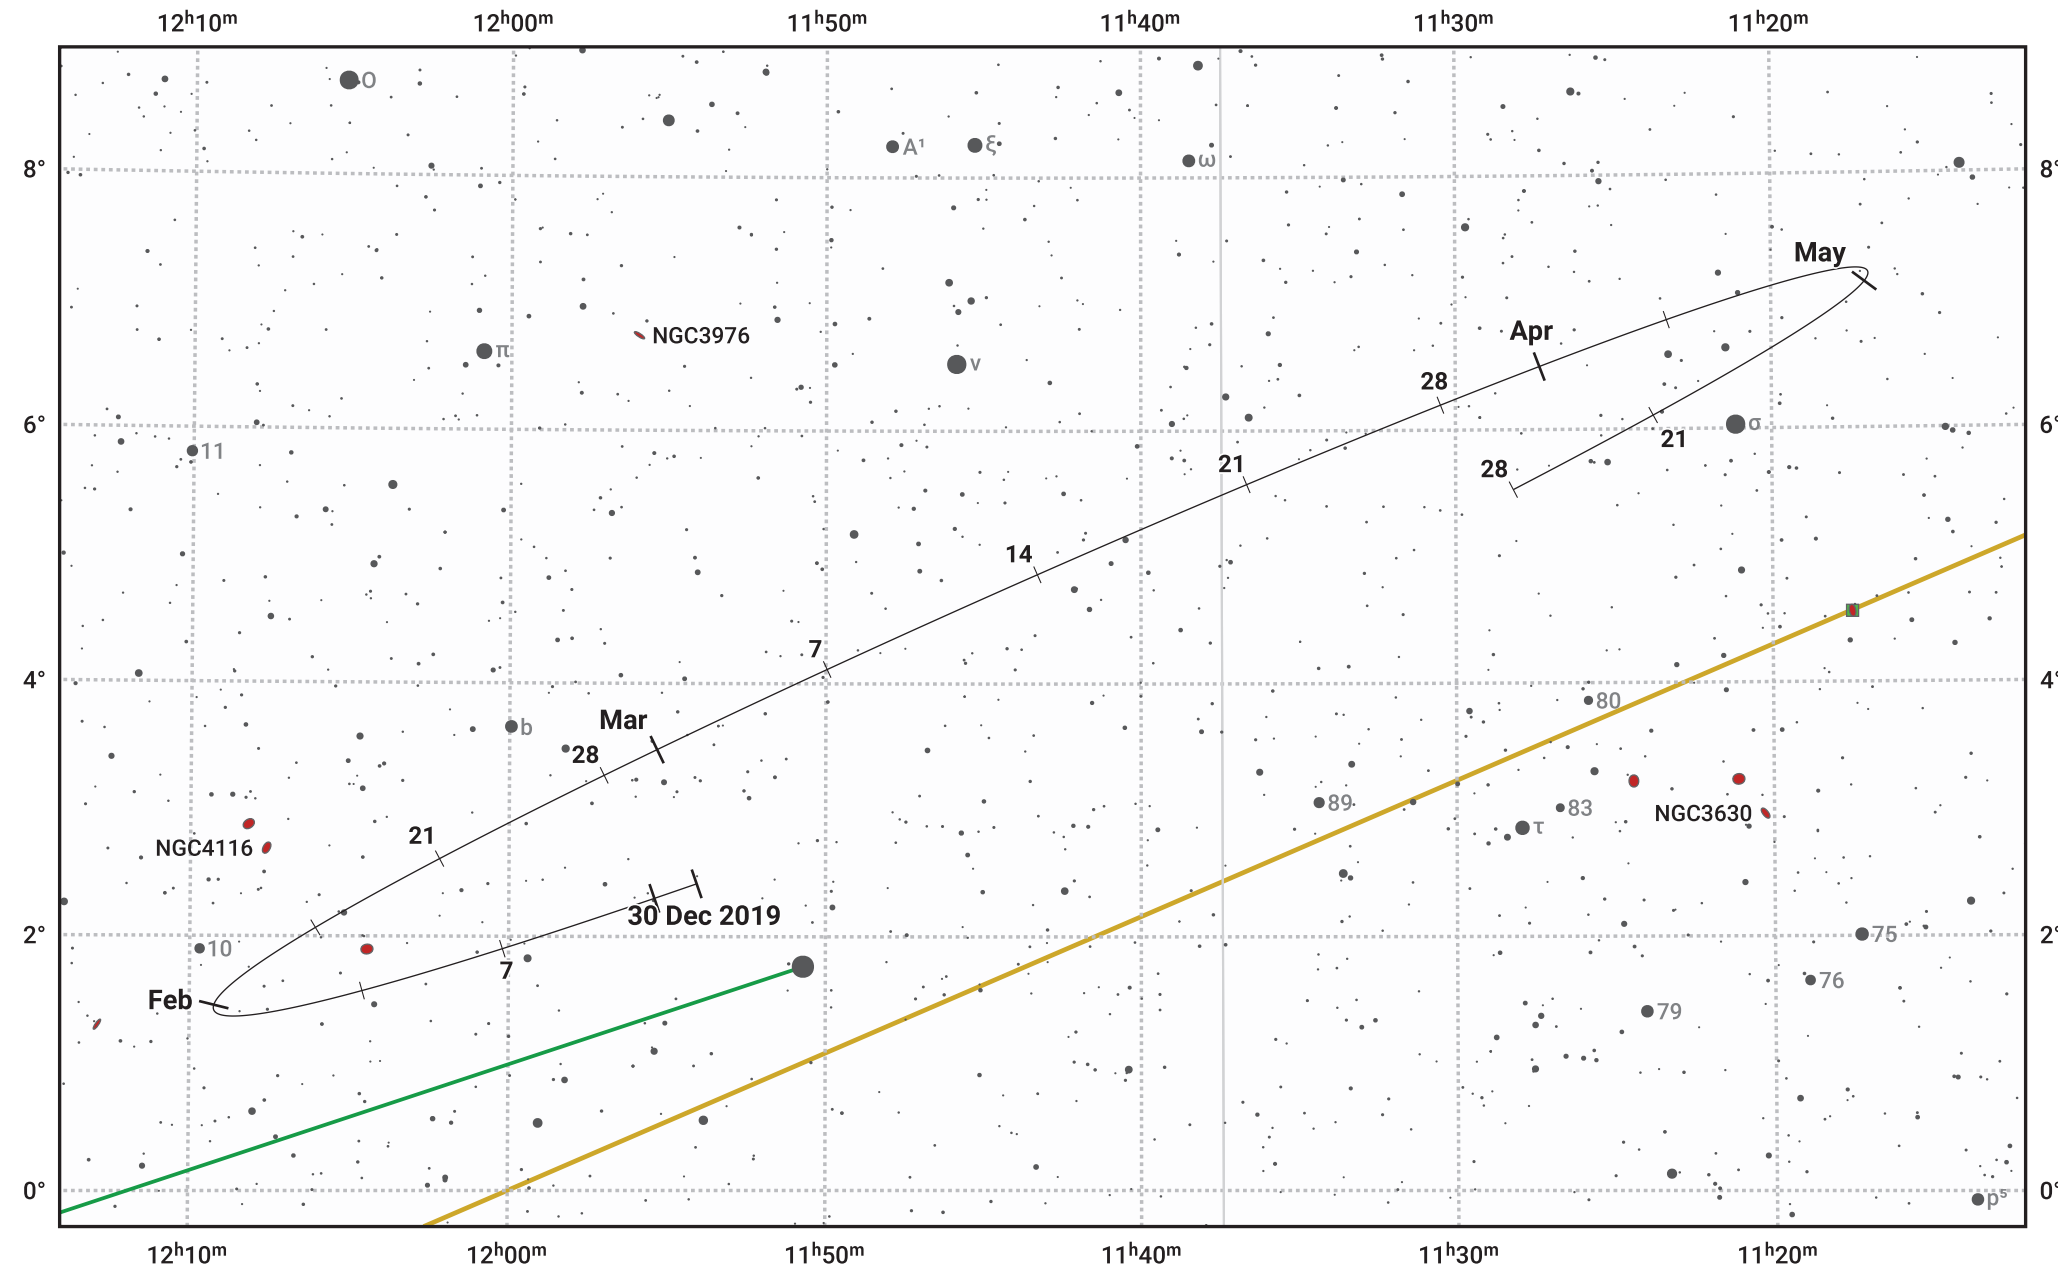

# The path of Asteroid 27 Euterpe around opposition on 14 Mar 2020

© Dominic Ford 2011–2024. Date markers placed at midnight UTC. Downloaded from <https://in-the-sky.org>

Magnitude scale: 11.0 10.0 9.0 8.0 7.0 6.0 5.0 4.0 3.0

— Ecliptic Plane

- Galaxy
- Bright nebula
- Open cluster
- ⊕ Globular cluster

Date	Mag	Phase
2020 Jan 1	11.0	94%
2020 Feb 1	10.5	97%
2020 Feb 22	10.0	99%
2020 Mar 1	9.8	100%
2020 Apr 1	10.1	99%
2020 May 1	10.9	97%
2020 May 5	11.0	97%