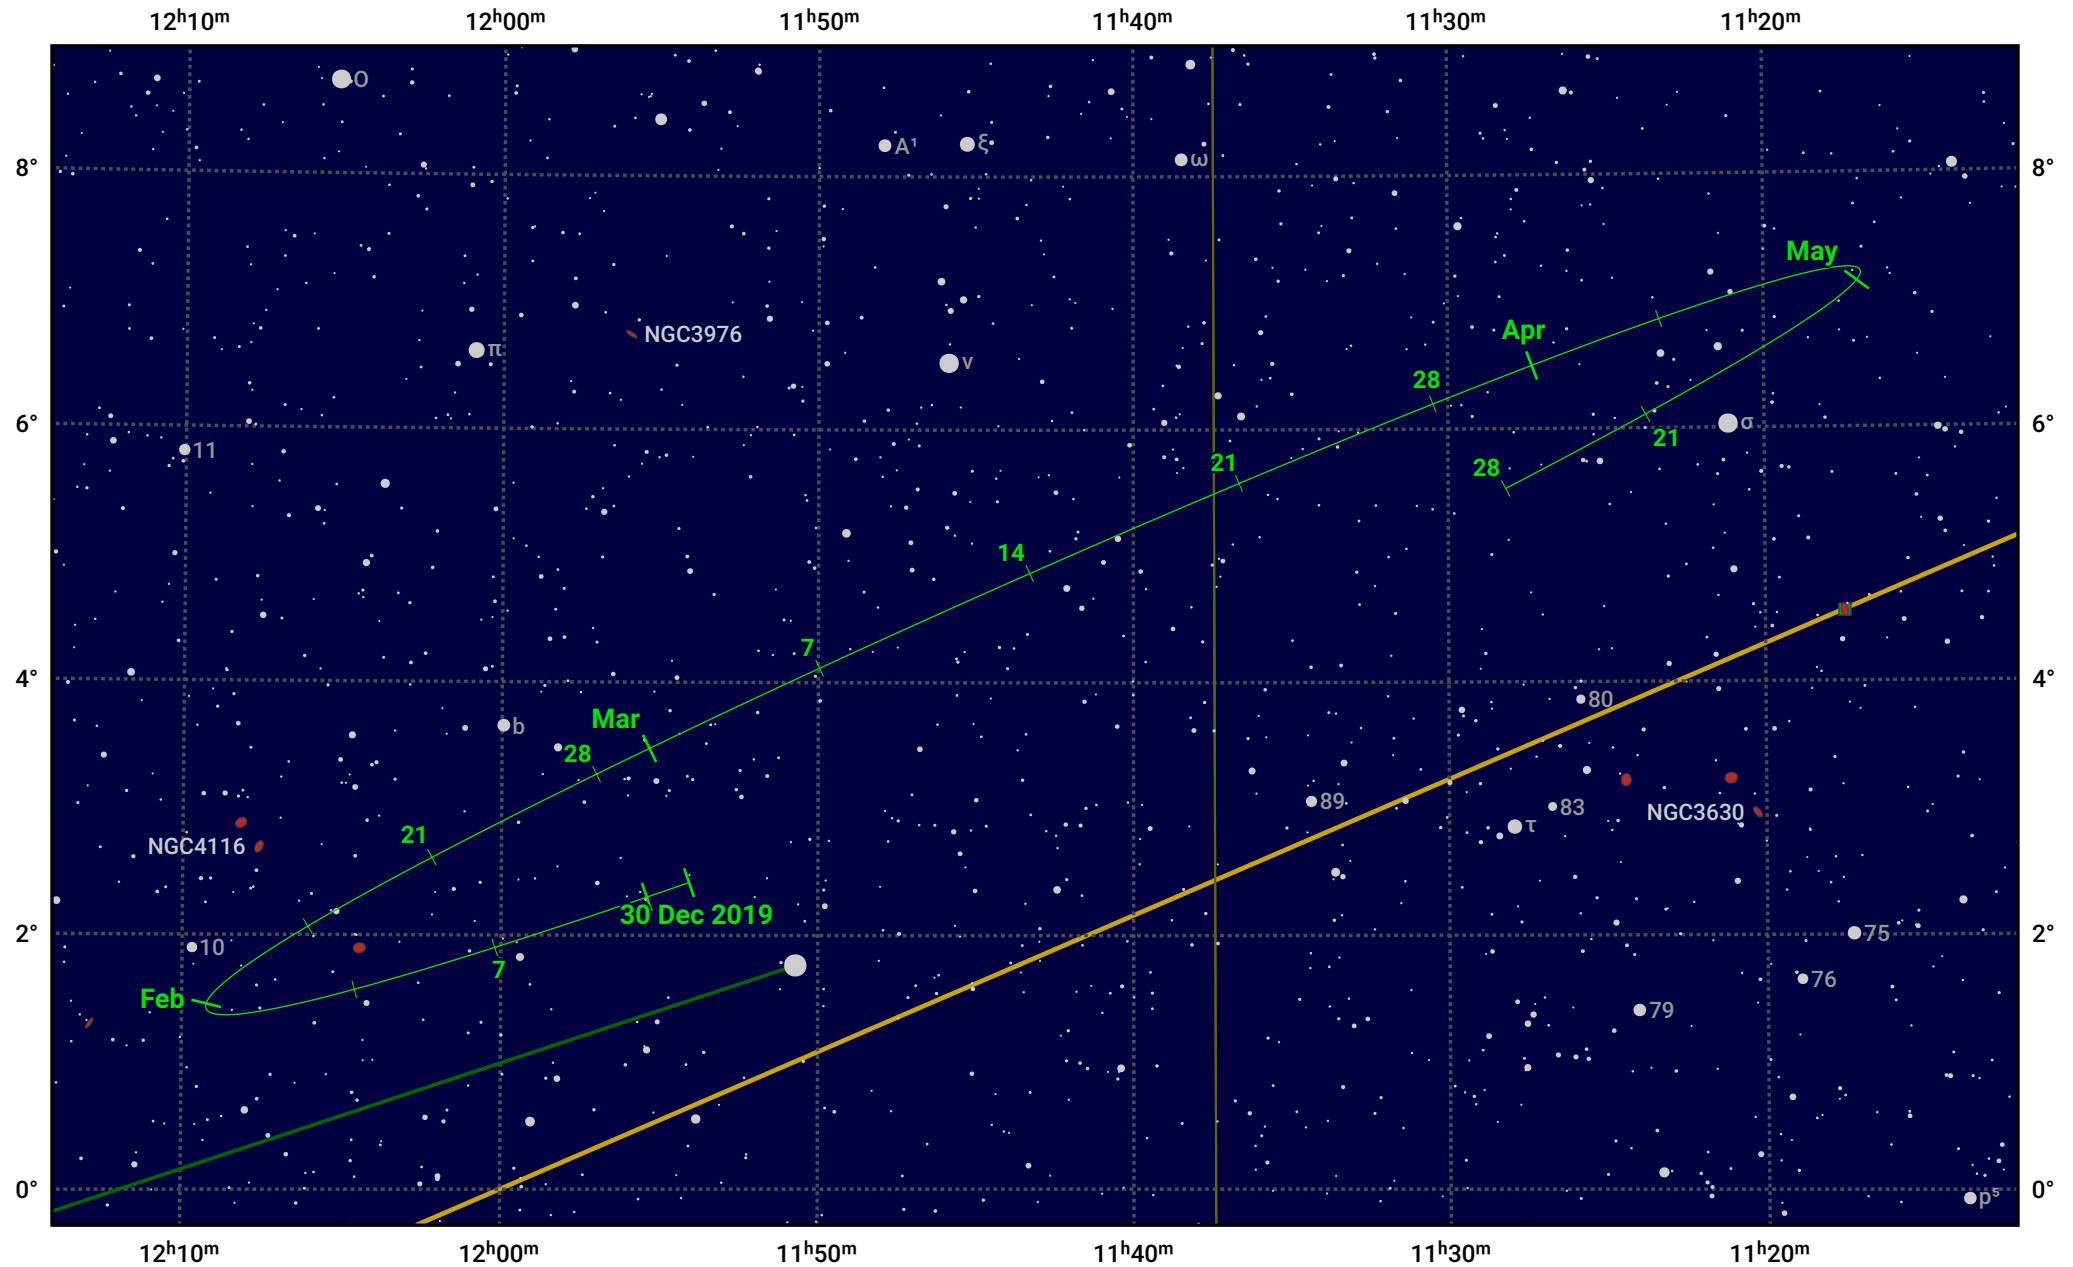

# The path of Asteroid 27 Euterpe around opposition on 14 Mar 2020

© Dominic Ford 2011–2024. Date markers placed at midnight UTC. Downloaded from <https://in-the-sky.org>

Magnitude scale: 11.0 10.0 9.0 8.0 7.0 6.0 5.0 4.0 3.0

— Ecliptic Plane

- Galaxy
- Bright nebula
- Open cluster
- ⊕ Globular cluster

Date	Mag	Phase
2020 Jan 1	11.0	94%
2020 Feb 1	10.5	97%
2020 Feb 22	10.0	99%
2020 Mar 1	9.8	100%
2020 Apr 1	10.1	99%
2020 May 1	10.9	97%
2020 May 5	11.0	97%