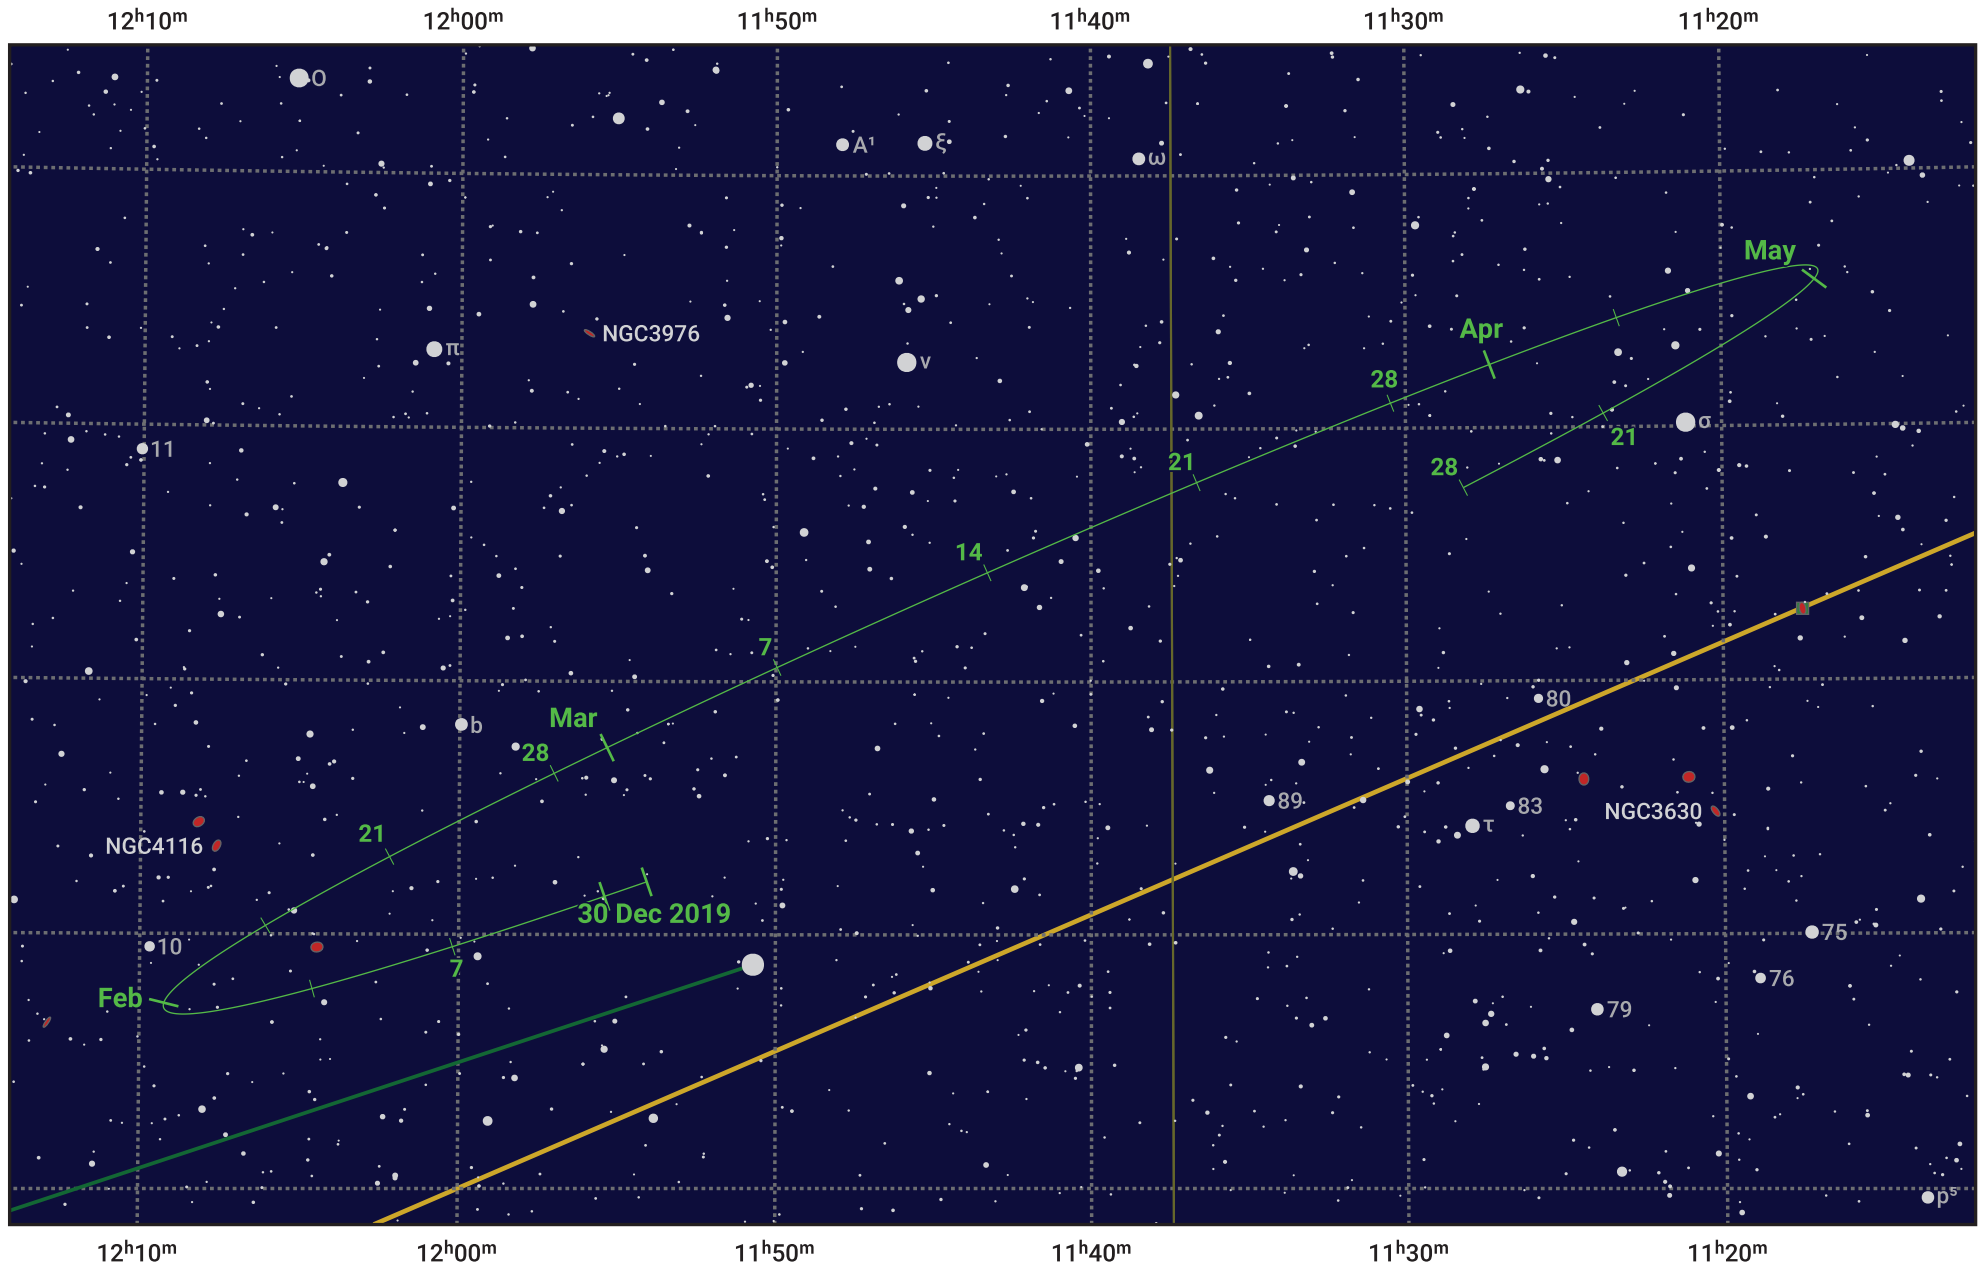

# The path of Asteroid 27 Euterpe around opposition on 14 Mar 2020

© Dominic Ford 2011–2024. Date markers placed at midnight UTC. Downloaded from <https://in-the-sky.org>

Magnitude scale: 11.0 10.0 9.0 8.0 7.0 6.0 5.0 4.0 3.0

— Ecliptic Plane

- Galaxy
- Bright nebula
- Open cluster
- ⊕ Globular cluster

Date	Mag	Phase
2020 Jan 1	11.0	94%
2020 Feb 1	10.5	97%
2020 Feb 22	10.0	99%
2020 Mar 1	9.8	100%
2020 Apr 1	10.1	99%
2020 May 1	10.9	97%
2020 May 5	11.0	97%