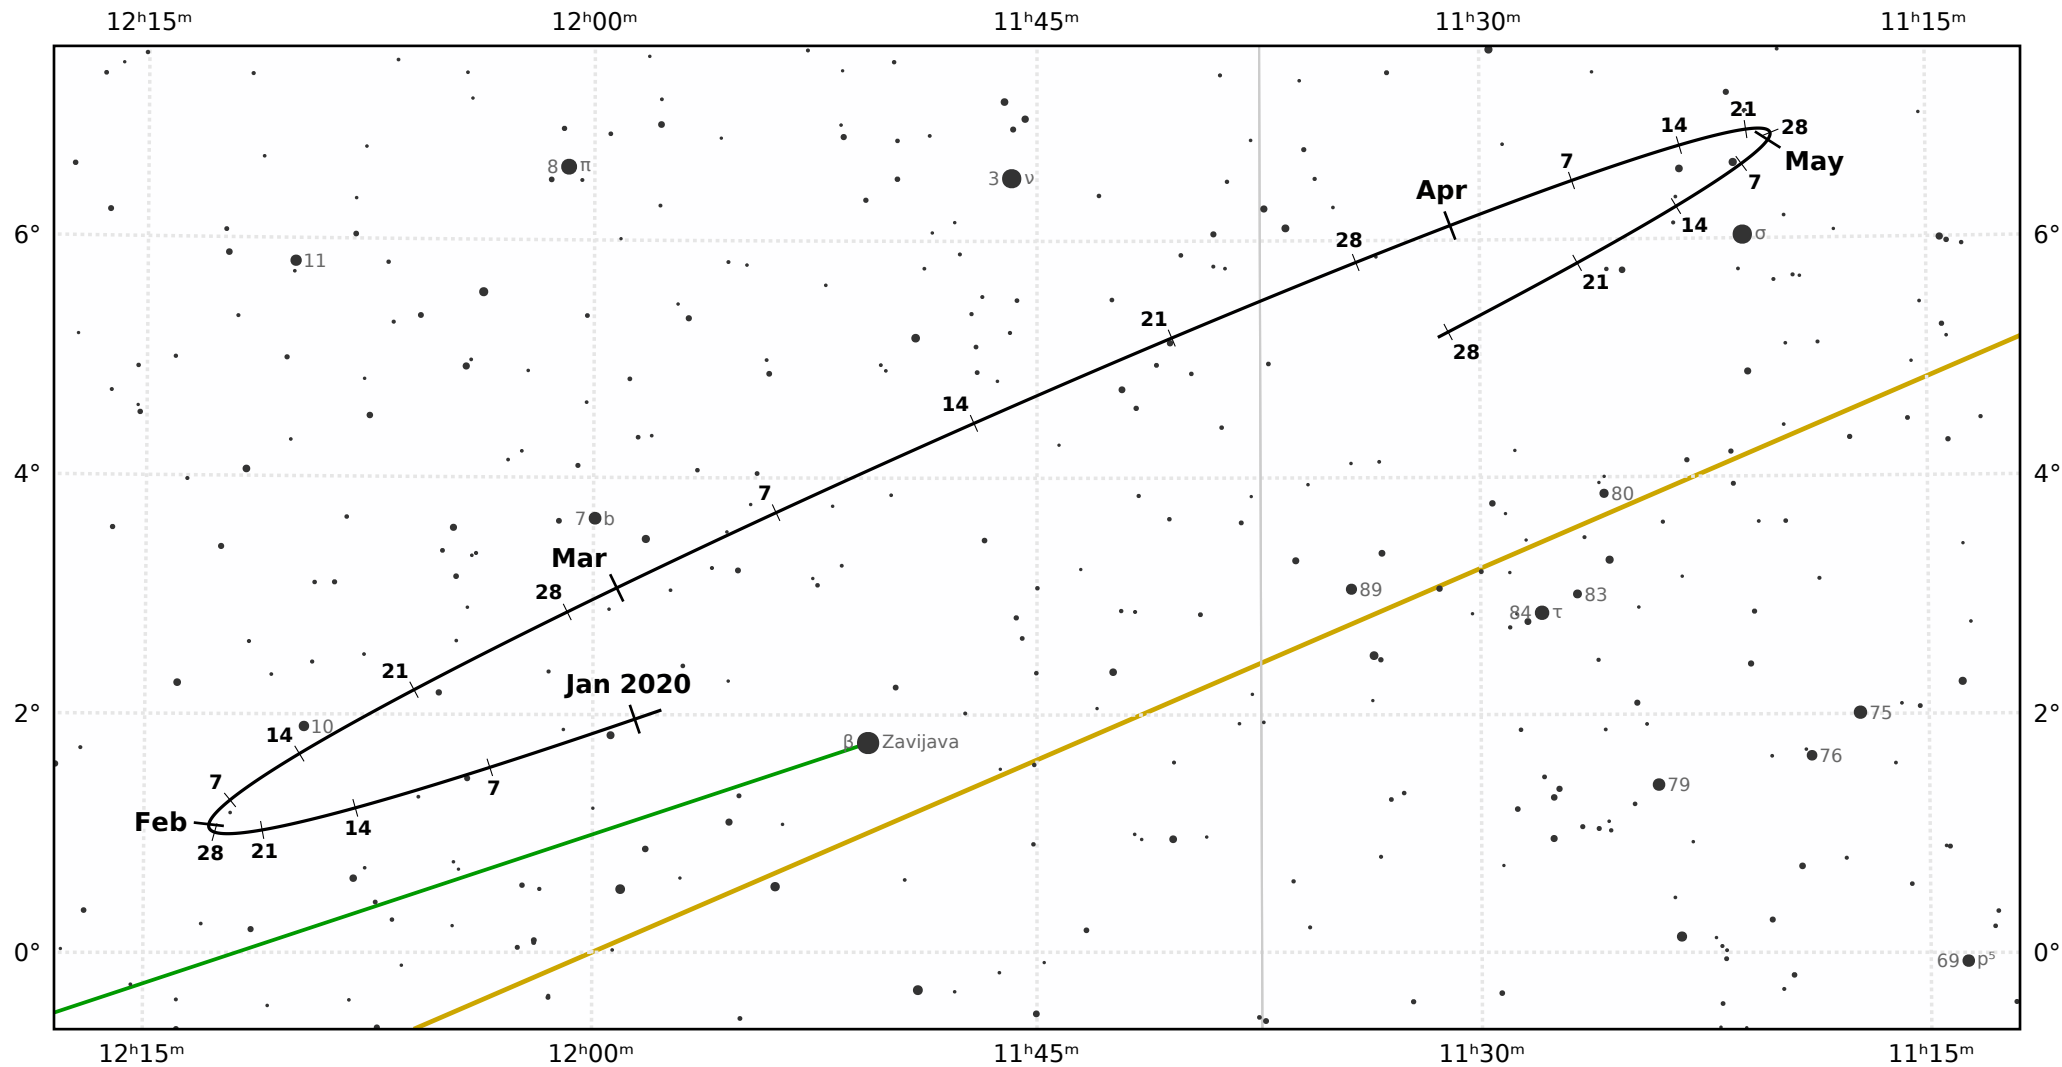

The path of Asteroid 27 Euterpe around opposition on 15 Mar 2020

© Dominic Ford 2011-2021. Downloaded from <https://in-the-sky.org>

Magnitude scale: ● -9.5 ● -9.0 ● -8.5 ● -8.0 ● -7.5 ● -7.0 ● -6.5 ● -6.0 ● -5.5 ● -5.0 ● -4.5 ● -4.0 ● -3.5

— Ecliptic Plane