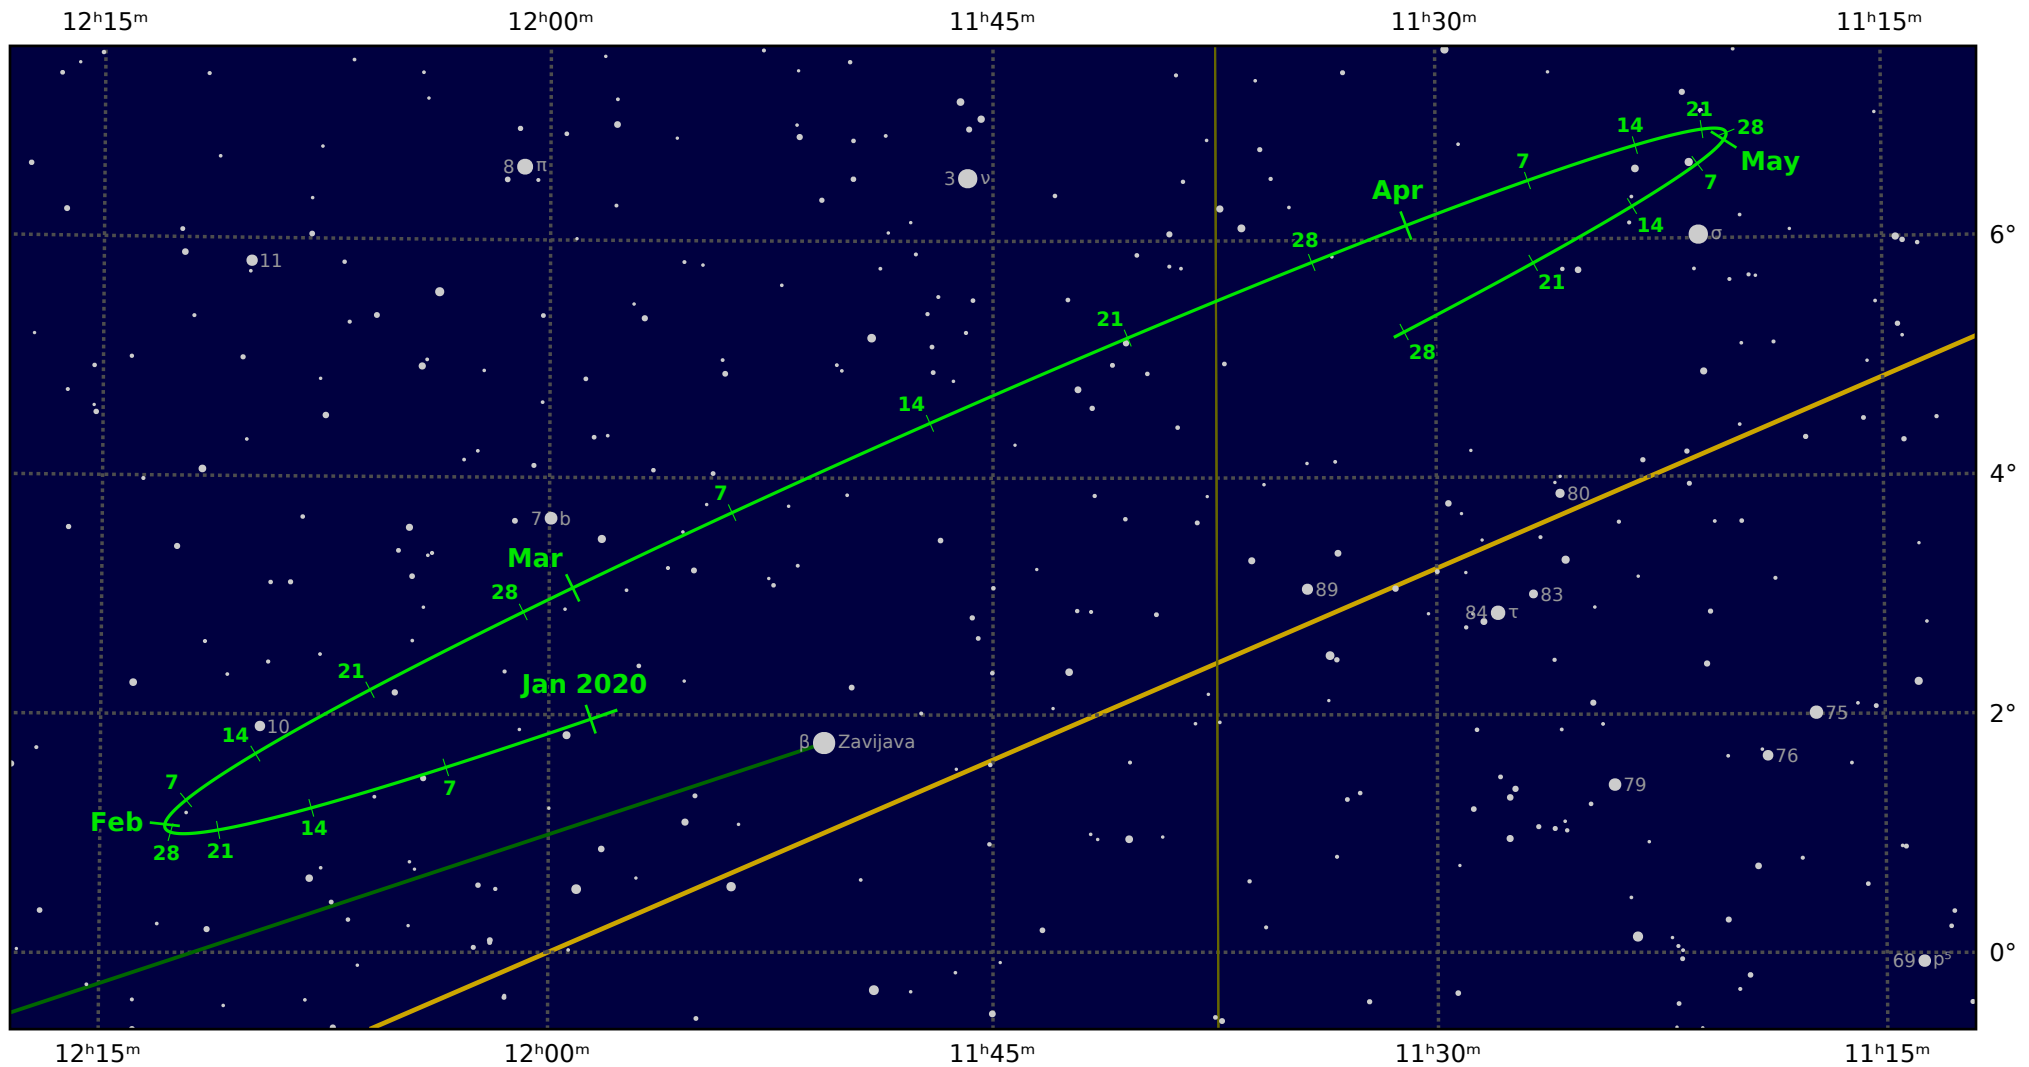

# The path of Asteroid 27 Euterpe around opposition on 15 Mar 2020

© Dominic Ford 2011-2021. Downloaded from <https://in-the-sky.org>

Magnitude scale: ● -9.5 ● -9.0 ● -8.5 ● -8.0 ● -7.5 ● -7.0 ● -6.5 ● -6.0 ● -5.5 ● -5.0 ● -4.5 ● -4.0 ● -3.5

— Ecliptic Plane