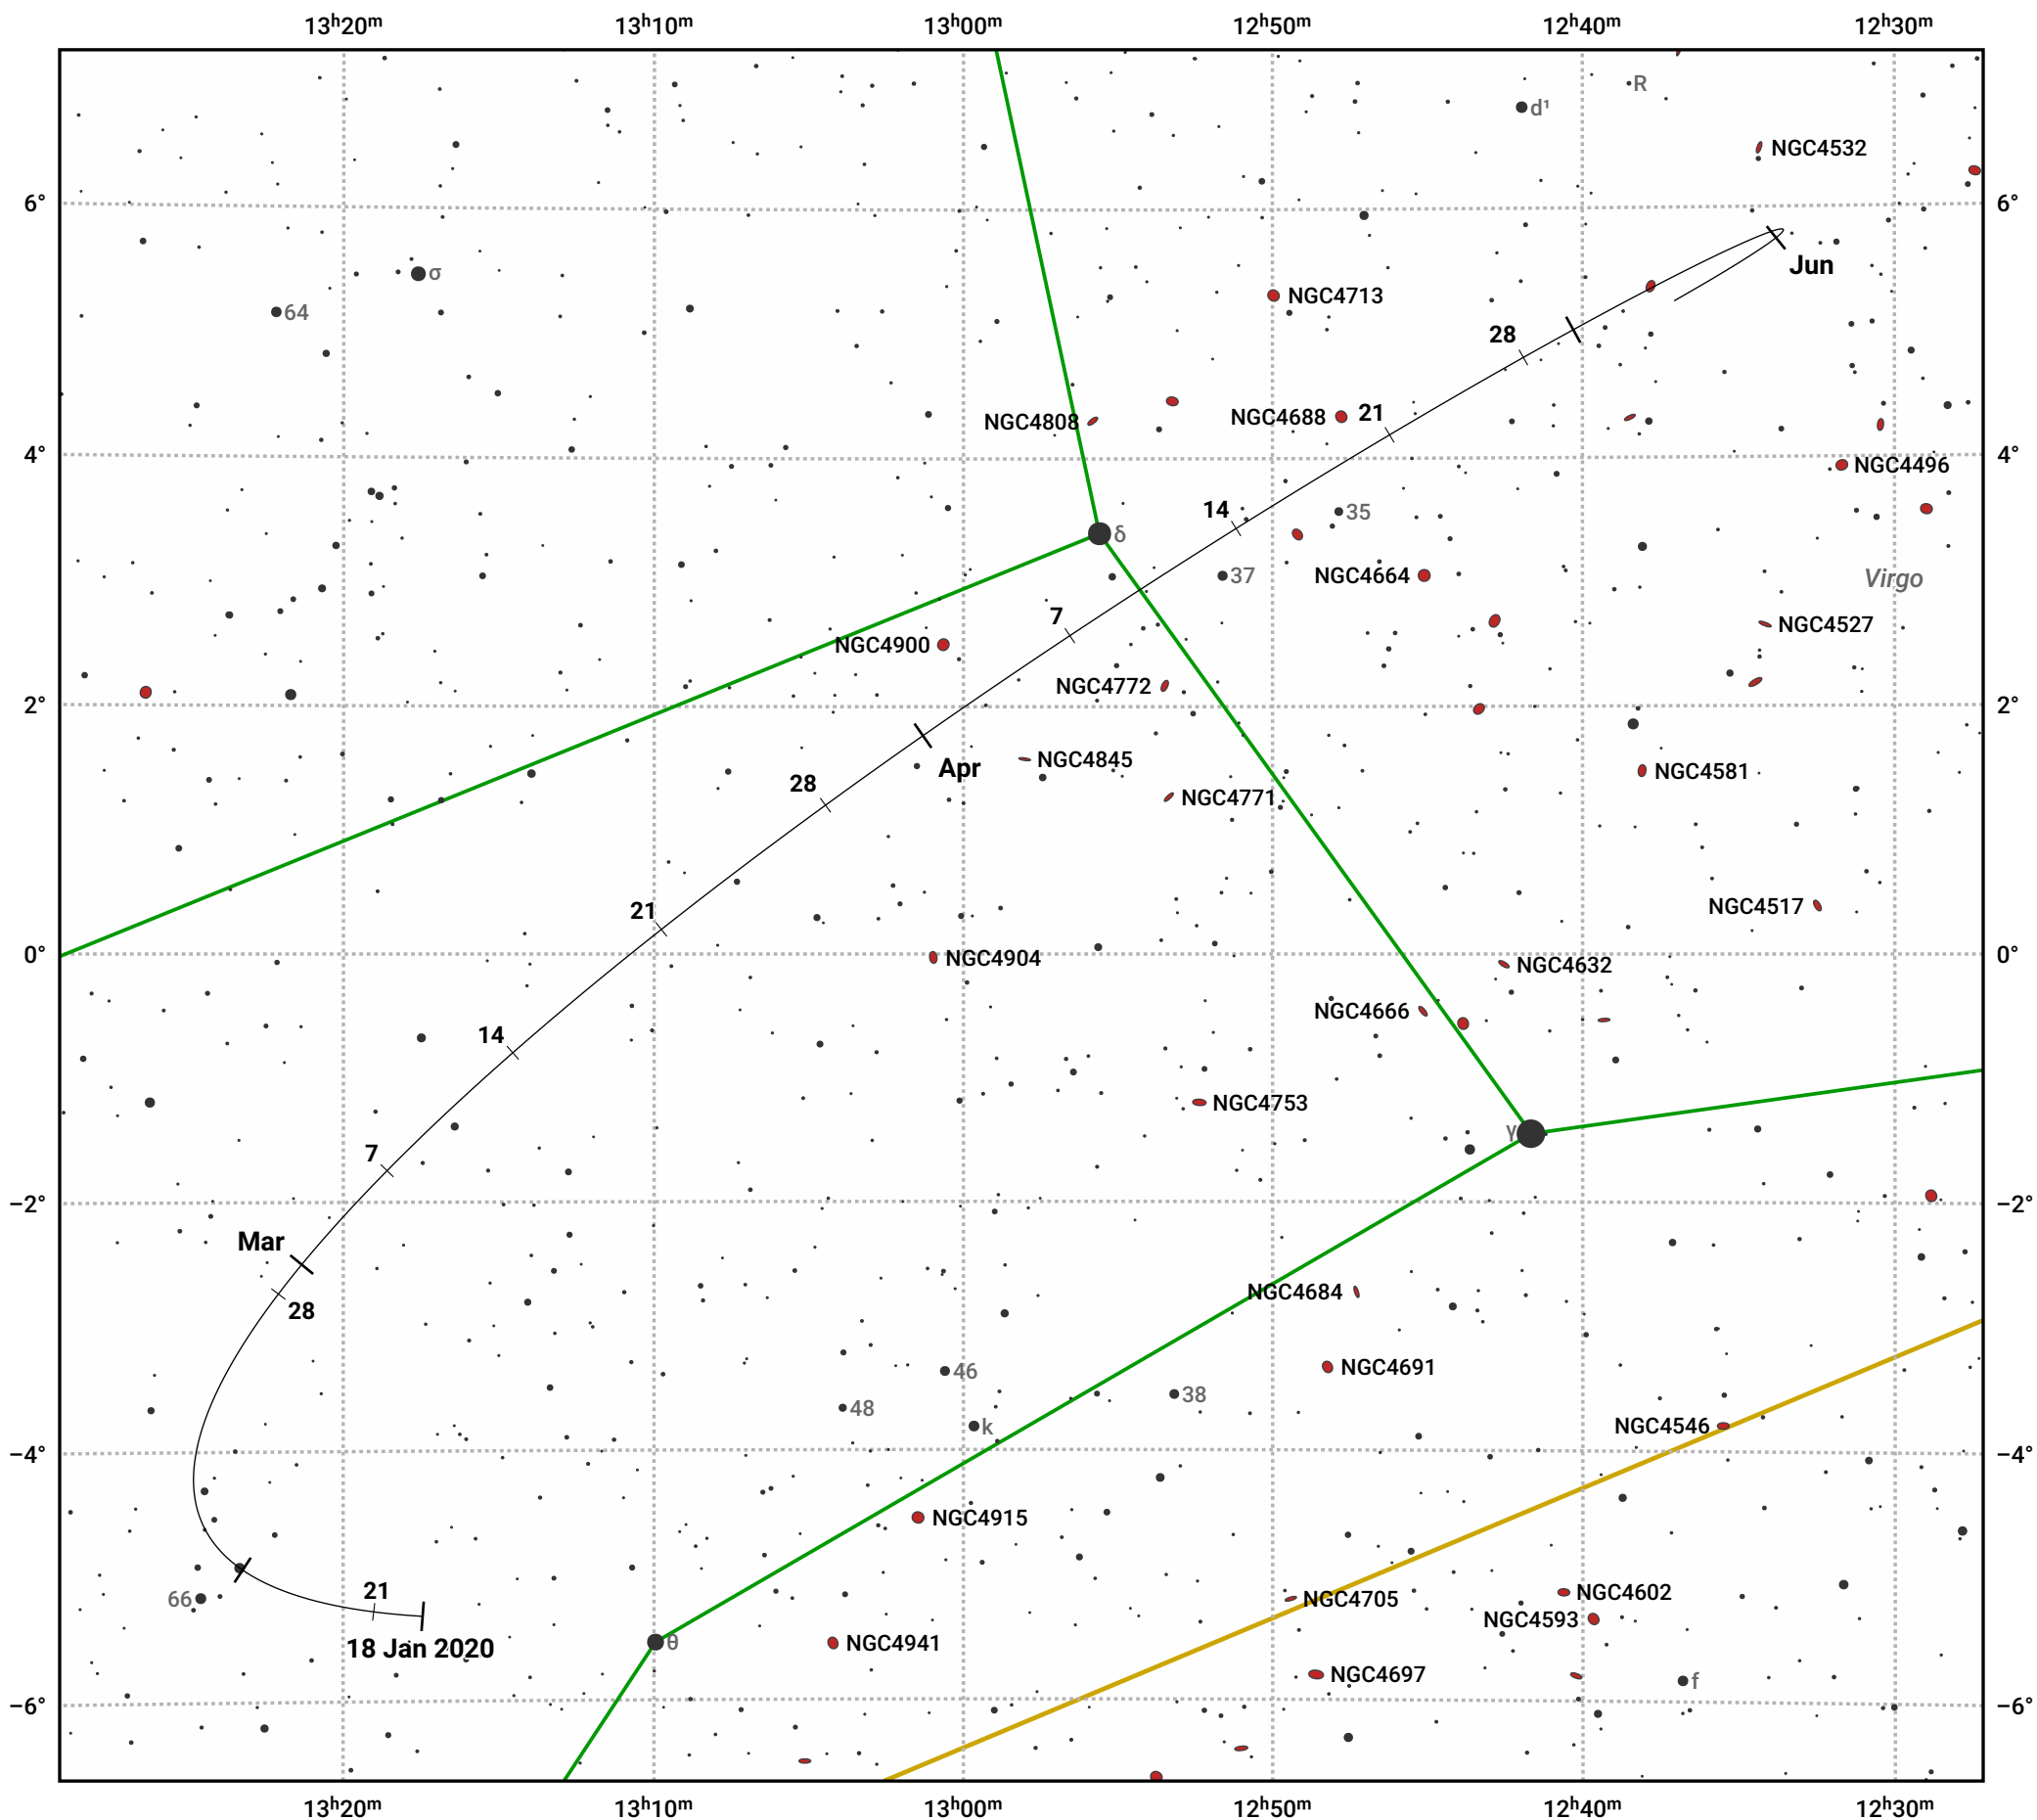

# The path of Asteroid 3 Juno around opposition on 2 Apr 2020

© Dominic Ford 2011–2023. Date markers placed at midnight UTC. Downloaded from <https://in-the-sky.org>

Magnitude scale: 10.0 9.0 8.0 7.0 6.0 5.0 4.0 3.0 2.0

— Ecliptic Plane

Galaxy Bright nebula Open cluster Globular cluster

Date	Mag
2020 Feb 1	10.4
2020 Mar 1	9.9
2020 Mar 25	9.5
2020 Apr 1	9.4
2020 May 1	10.0
2020 May 25	10.5
2020 Jun 1	10.6