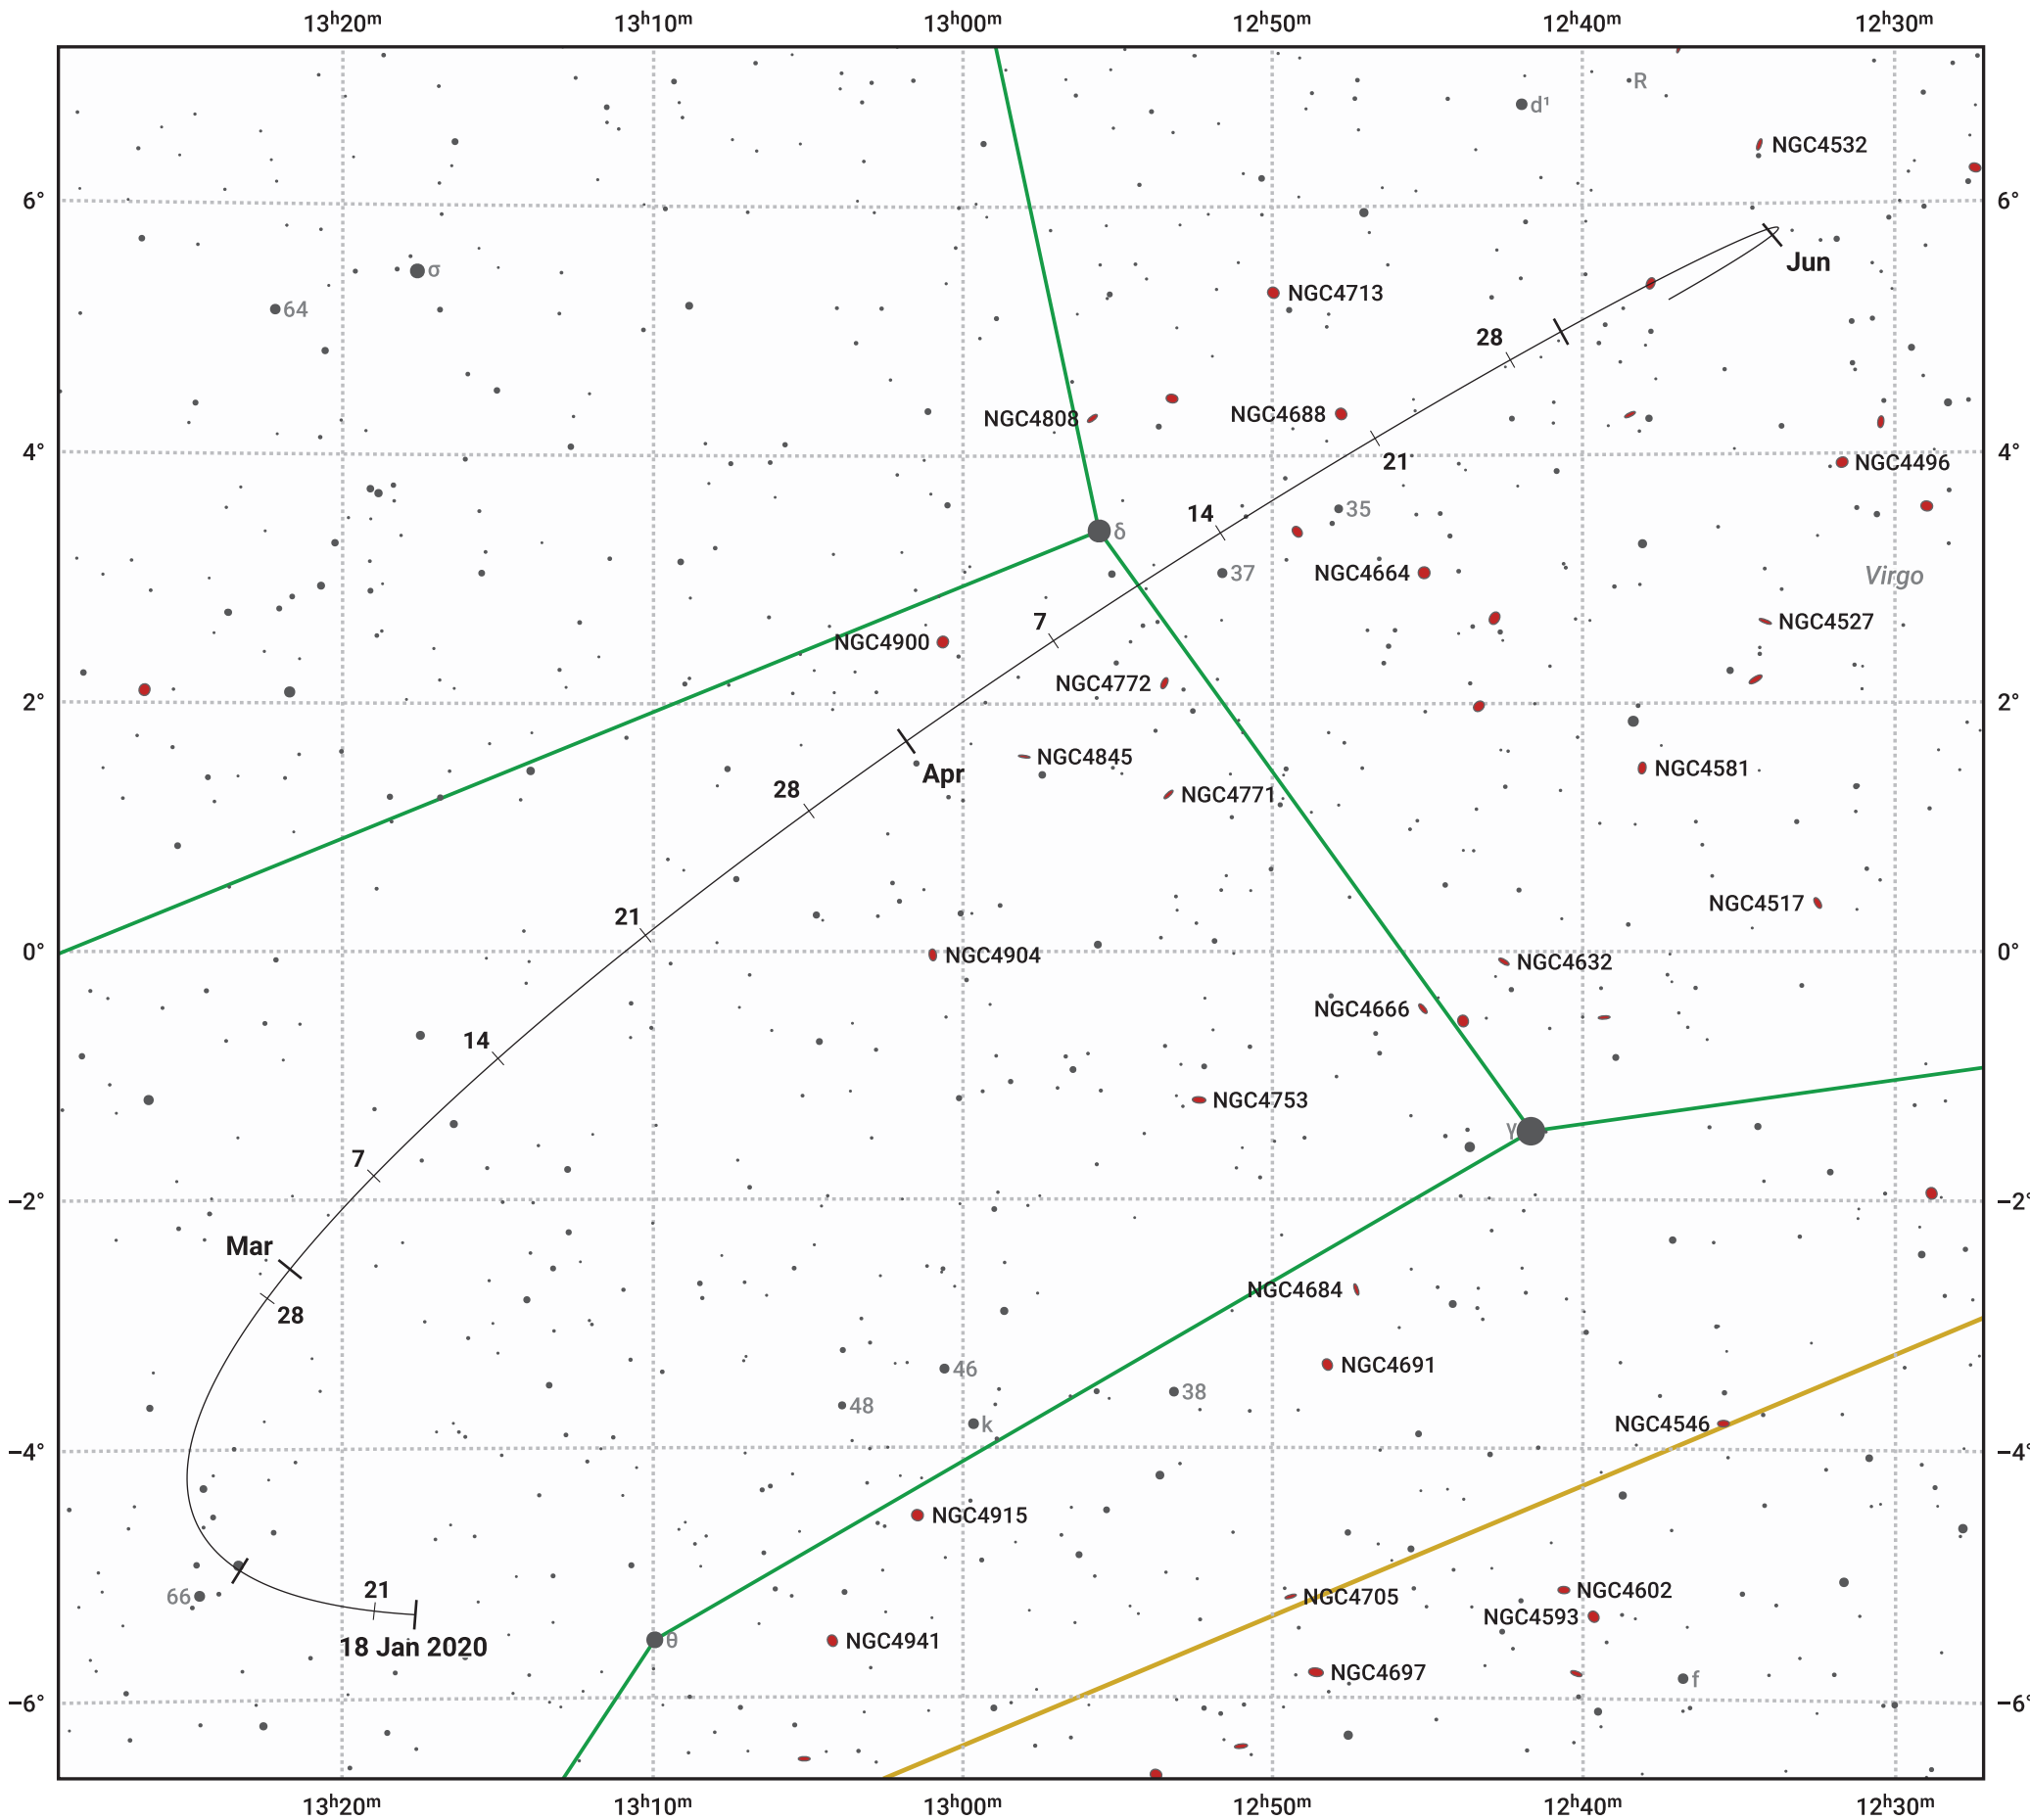

The path of Asteroid 3 Juno around opposition on 2 Apr 2020

© Dominic Ford 2011–2024. Date markers placed at midnight UTC. Downloaded from <https://in-the-sky.org>

Magnitude scale: 10.0 9.0 8.0 7.0 6.0 5.0 4.0 3.0 2.0

— Ecliptic Plane

- Galaxy
- Bright nebula
- Open cluster
- ⊕ Globular cluster

Date	Mag
2020 Feb 1	10.4
2020 Mar 1	10.0
2020 Mar 25	9.5
2020 Apr 1	9.4
2020 May 1	10.0
2020 May 26	10.5
2020 Jun 1	10.7