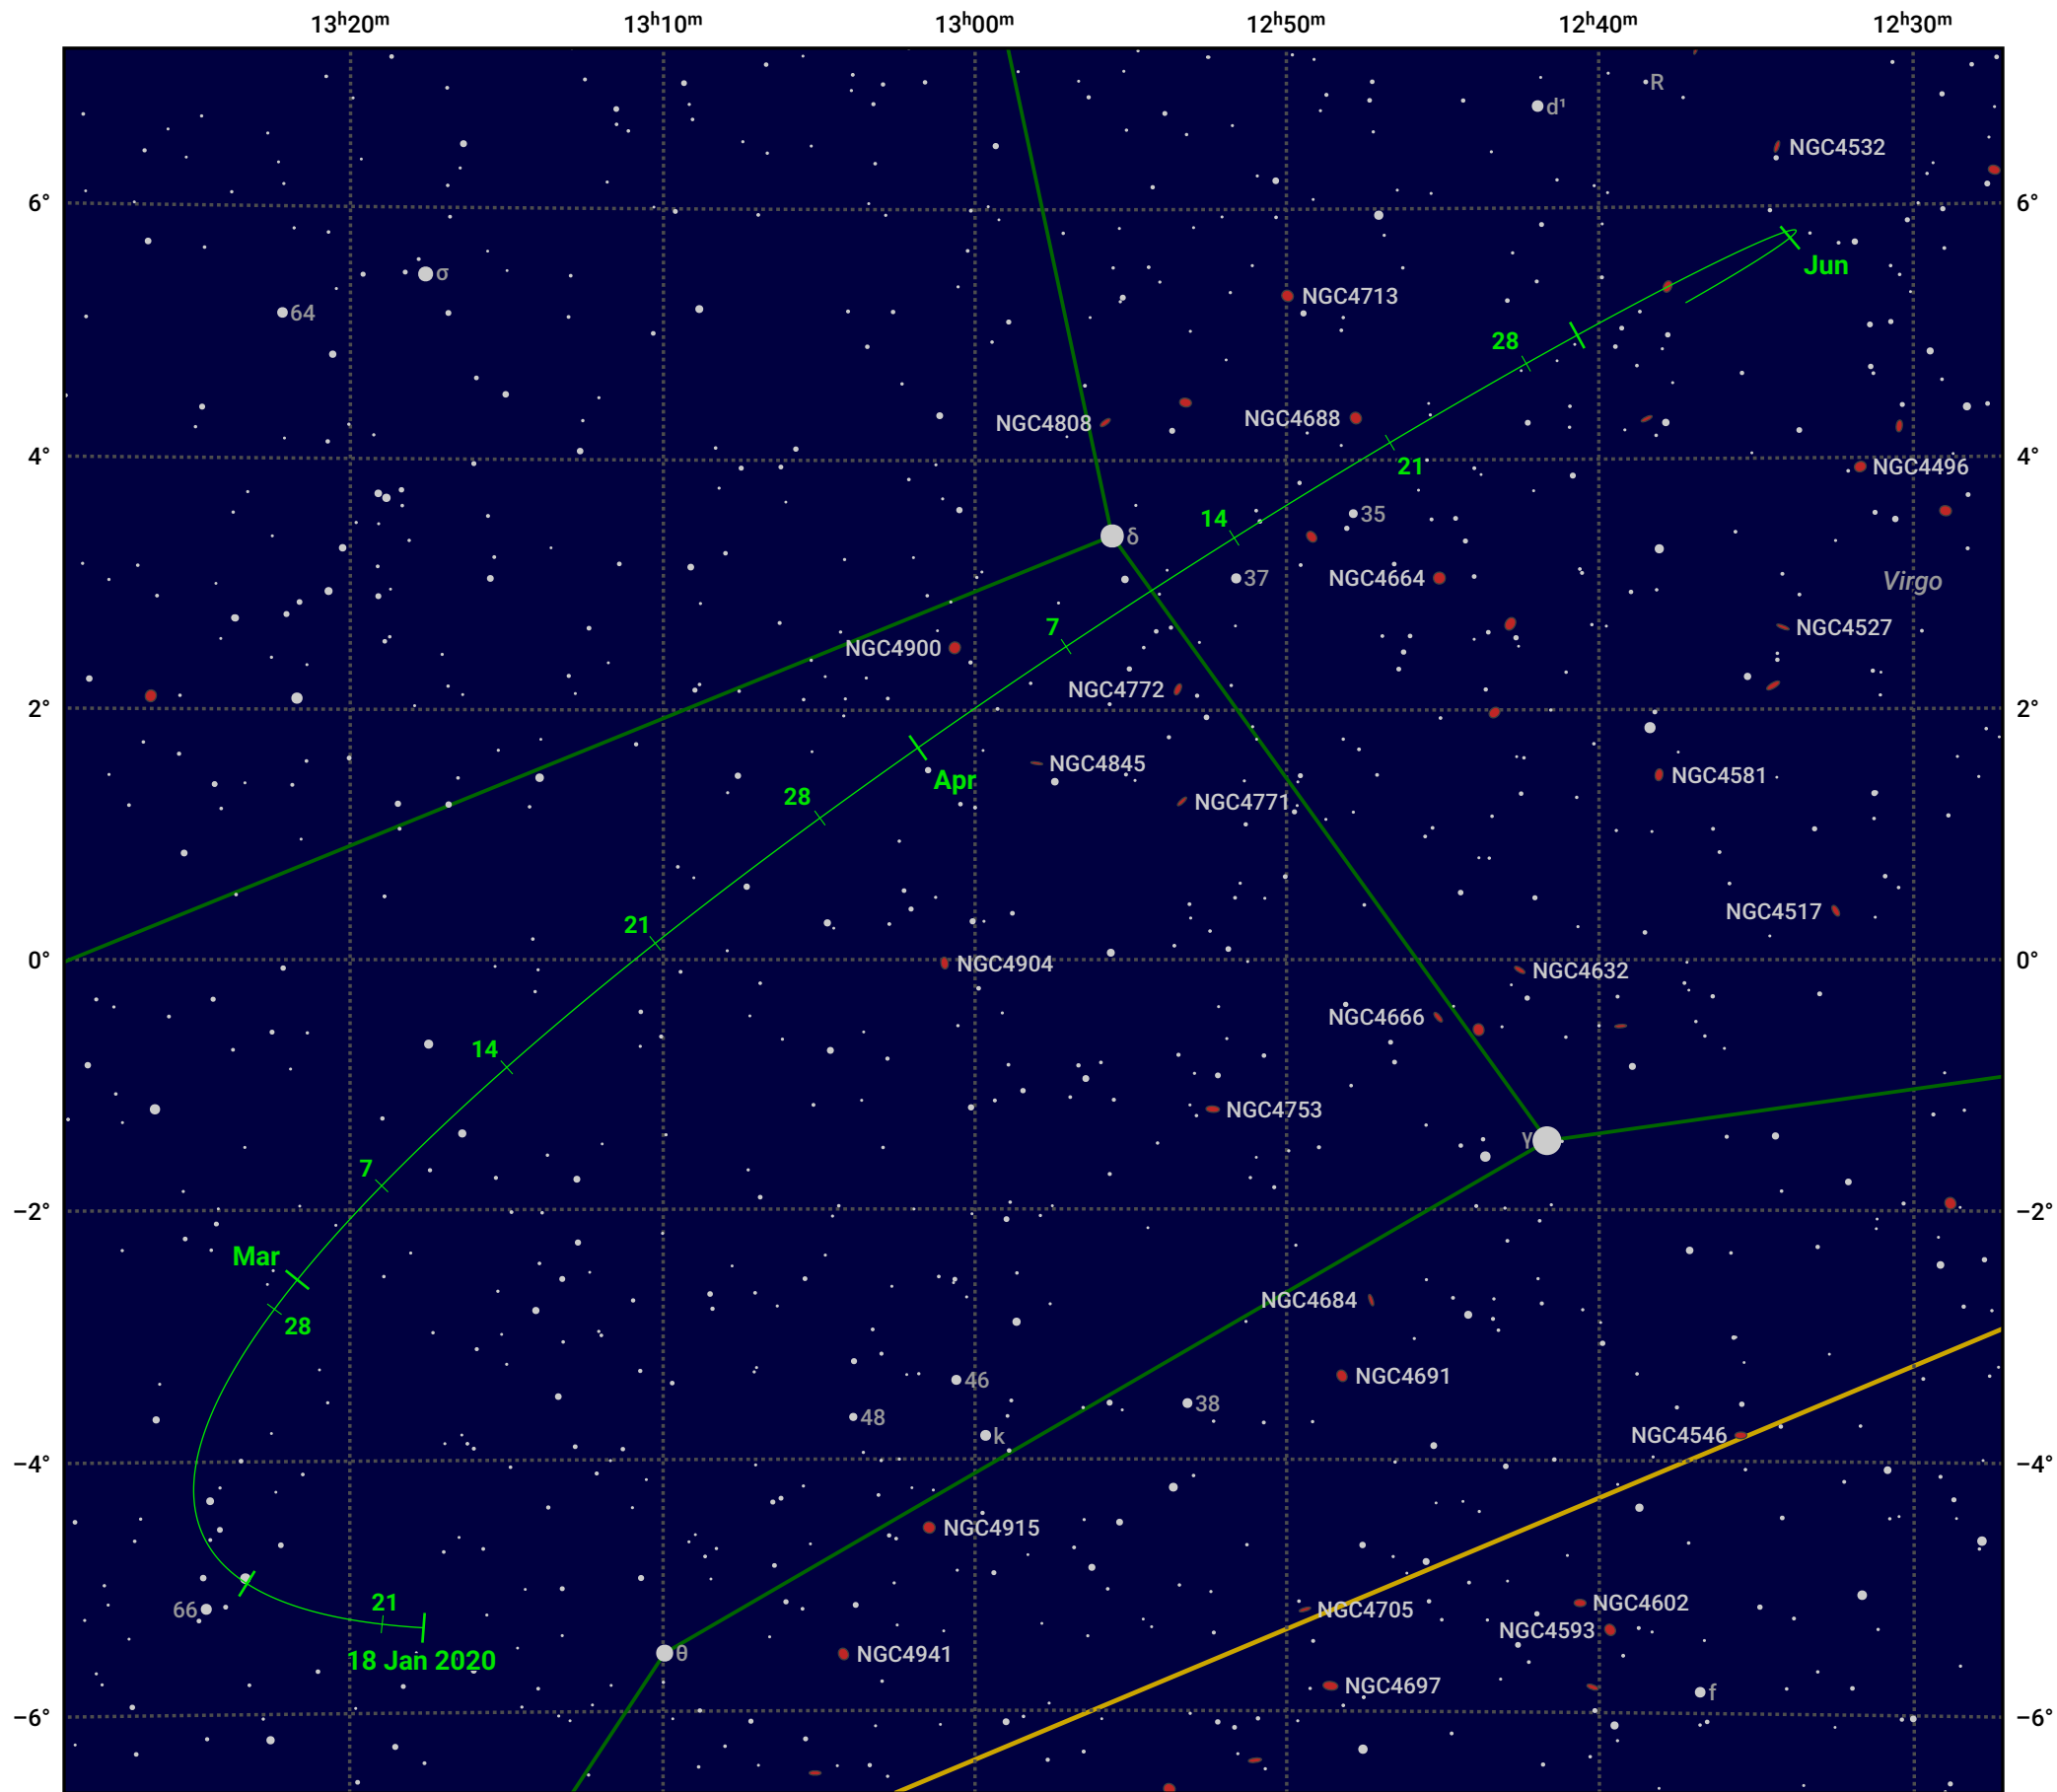

The path of Asteroid 3 Juno around opposition on 2 Apr 2020

© Dominic Ford 2011–2024. Date markers placed at midnight UTC. Downloaded from <https://in-the-sky.org>

Magnitude scale: ● 10.0 ● 9.0 ● 8.0 ● 7.0 ● 6.0 ● 5.0 ● 4.0 ● 3.0 ● 2.0

— Ecliptic Plane

● Galaxy ● Bright nebula ● Open cluster ● Globular cluster

Date	Mag
2020 Feb 1	10.4
2020 Mar 1	10.0
2020 Mar 25	9.5
2020 Apr 1	9.4
2020 May 1	10.0
2020 May 26	10.5
2020 Jun 1	10.7