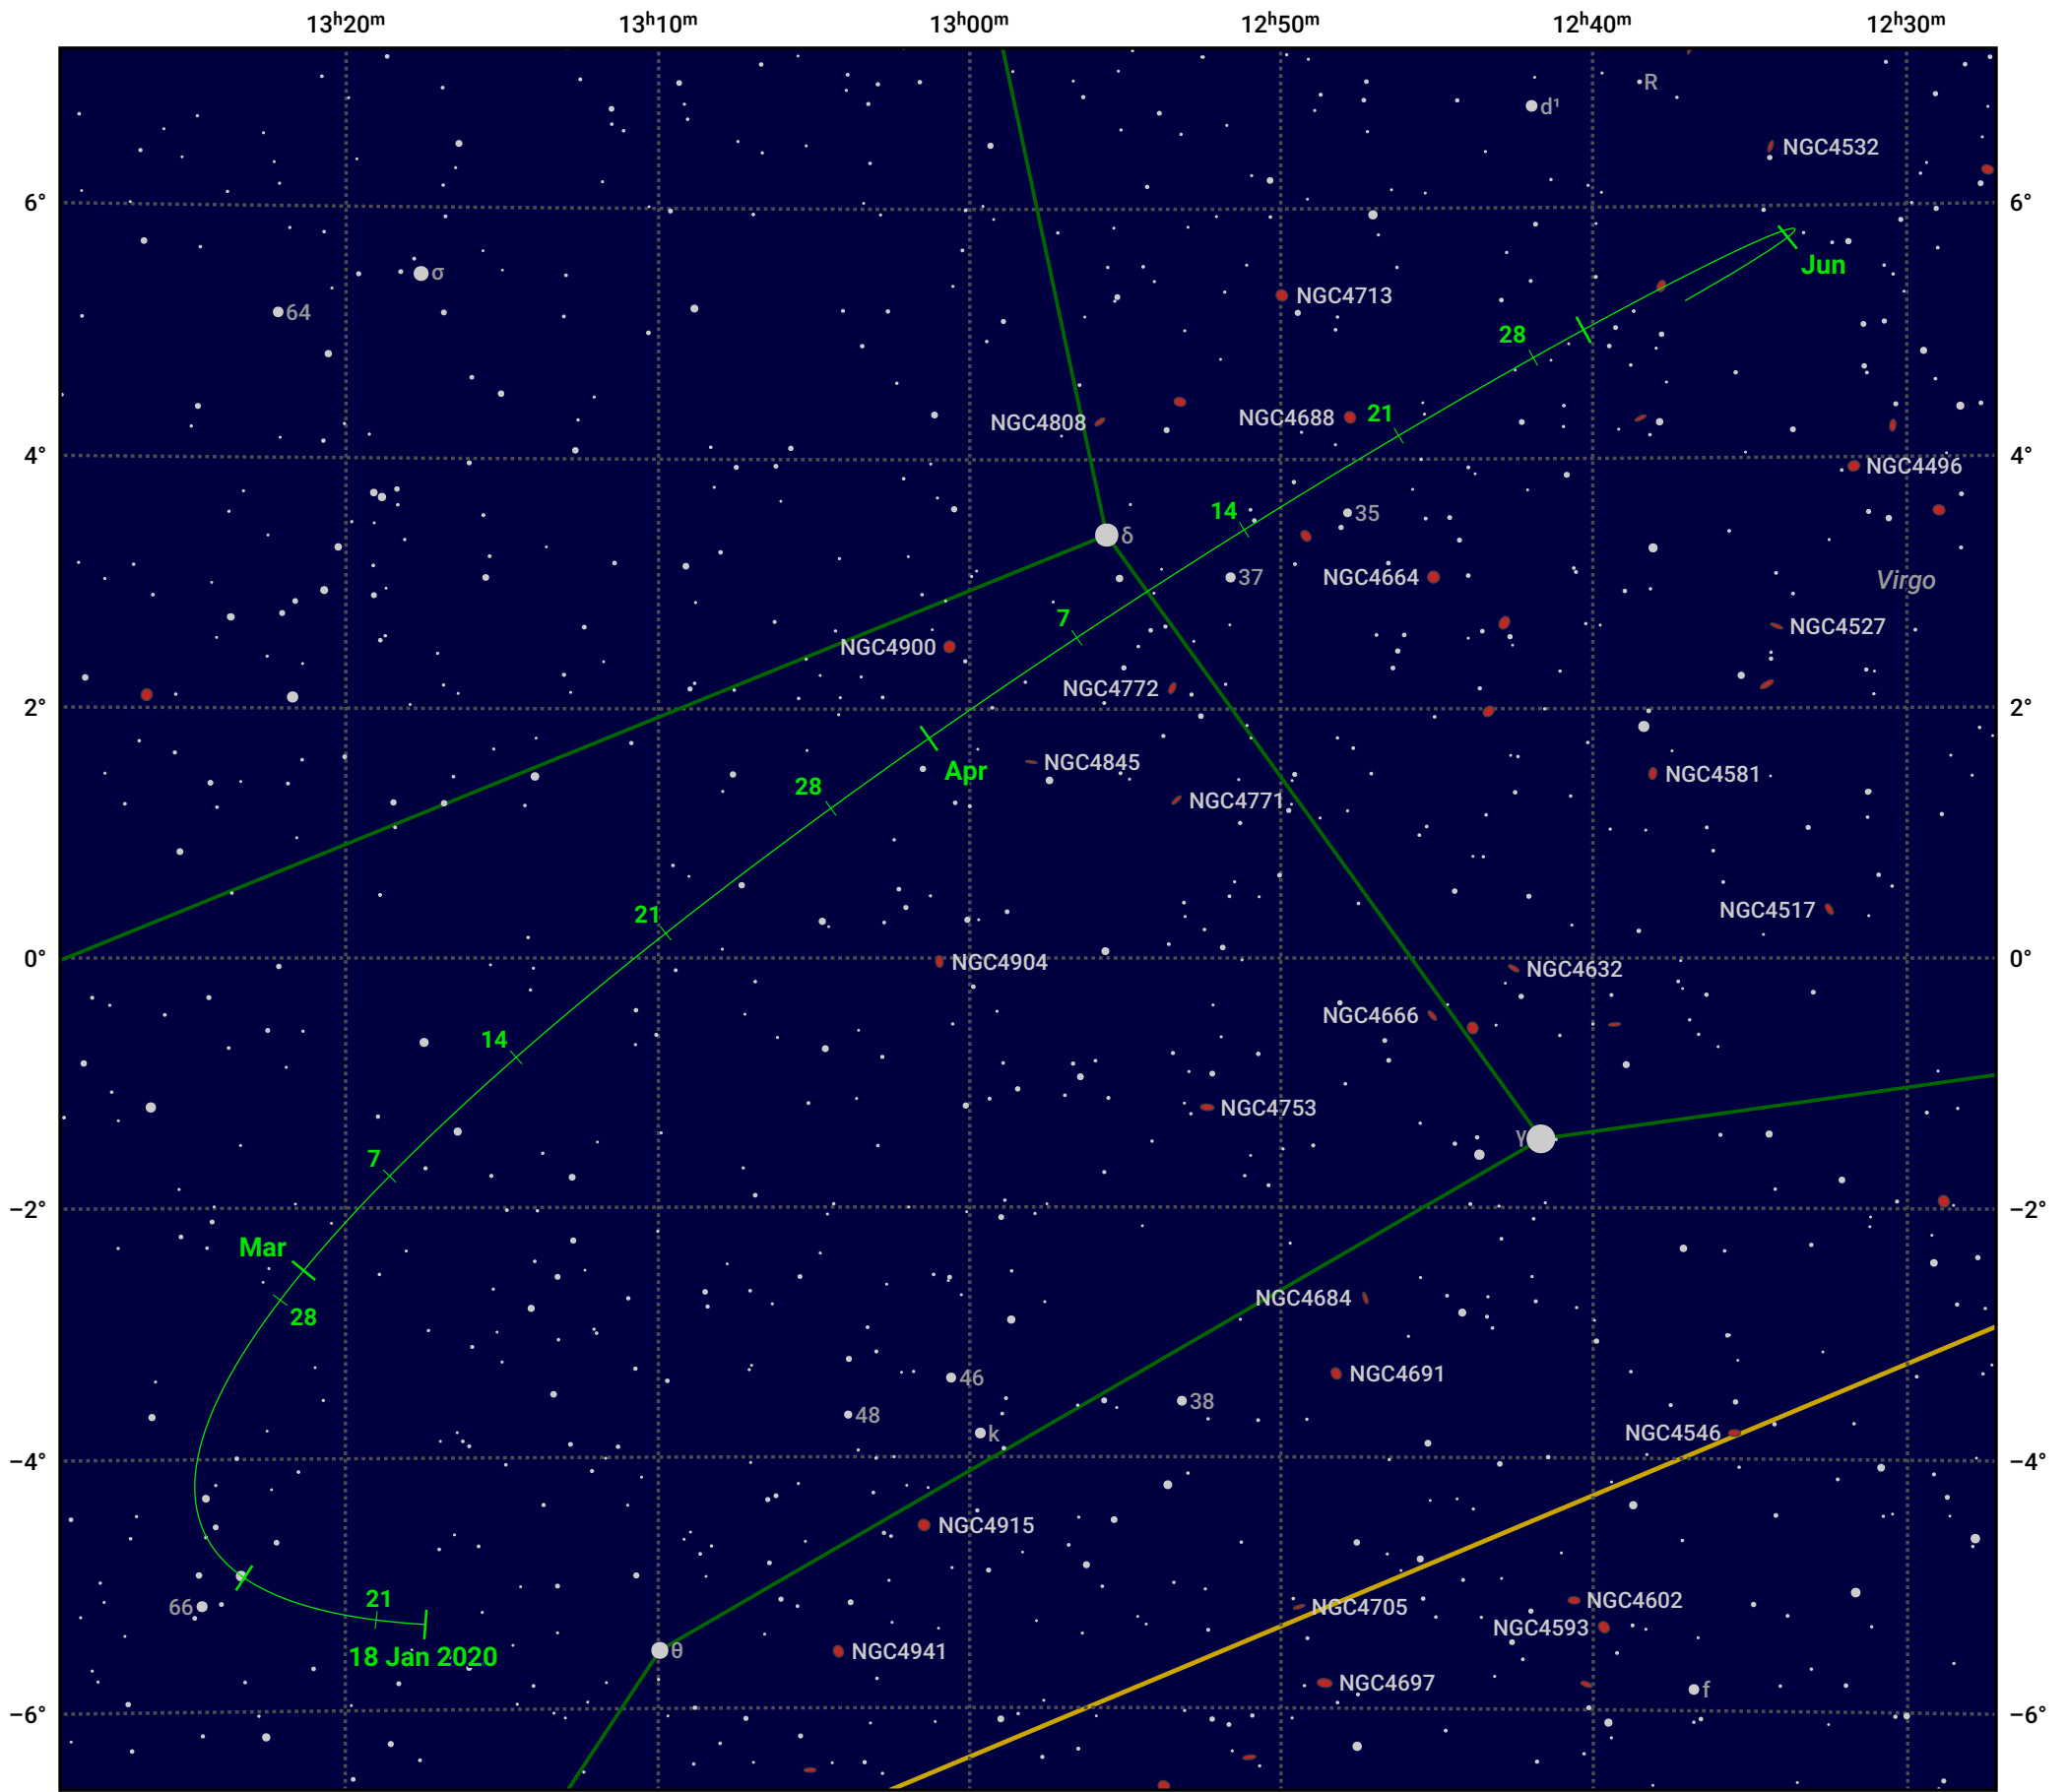

The path of Asteroid 3 Juno around opposition on 2 Apr 2020

© Dominic Ford 2011–2023. Date markers placed at midnight UTC. Downloaded from <https://in-the-sky.org>

Magnitude scale: ● 10.0 ● 9.0 ● 8.0 ● 7.0 ● 6.0 ● 5.0 ● 4.0 ● 3.0 ● 2.0

— Ecliptic Plane

● Galaxy ● Bright nebula ● Open cluster ● Globular cluster

Date	Mag
2020 Feb 1	10.4
2020 Mar 1	9.9
2020 Mar 25	9.5
2020 Apr 1	9.4
2020 May 1	10.0
2020 May 25	10.5
2020 Jun 1	10.6