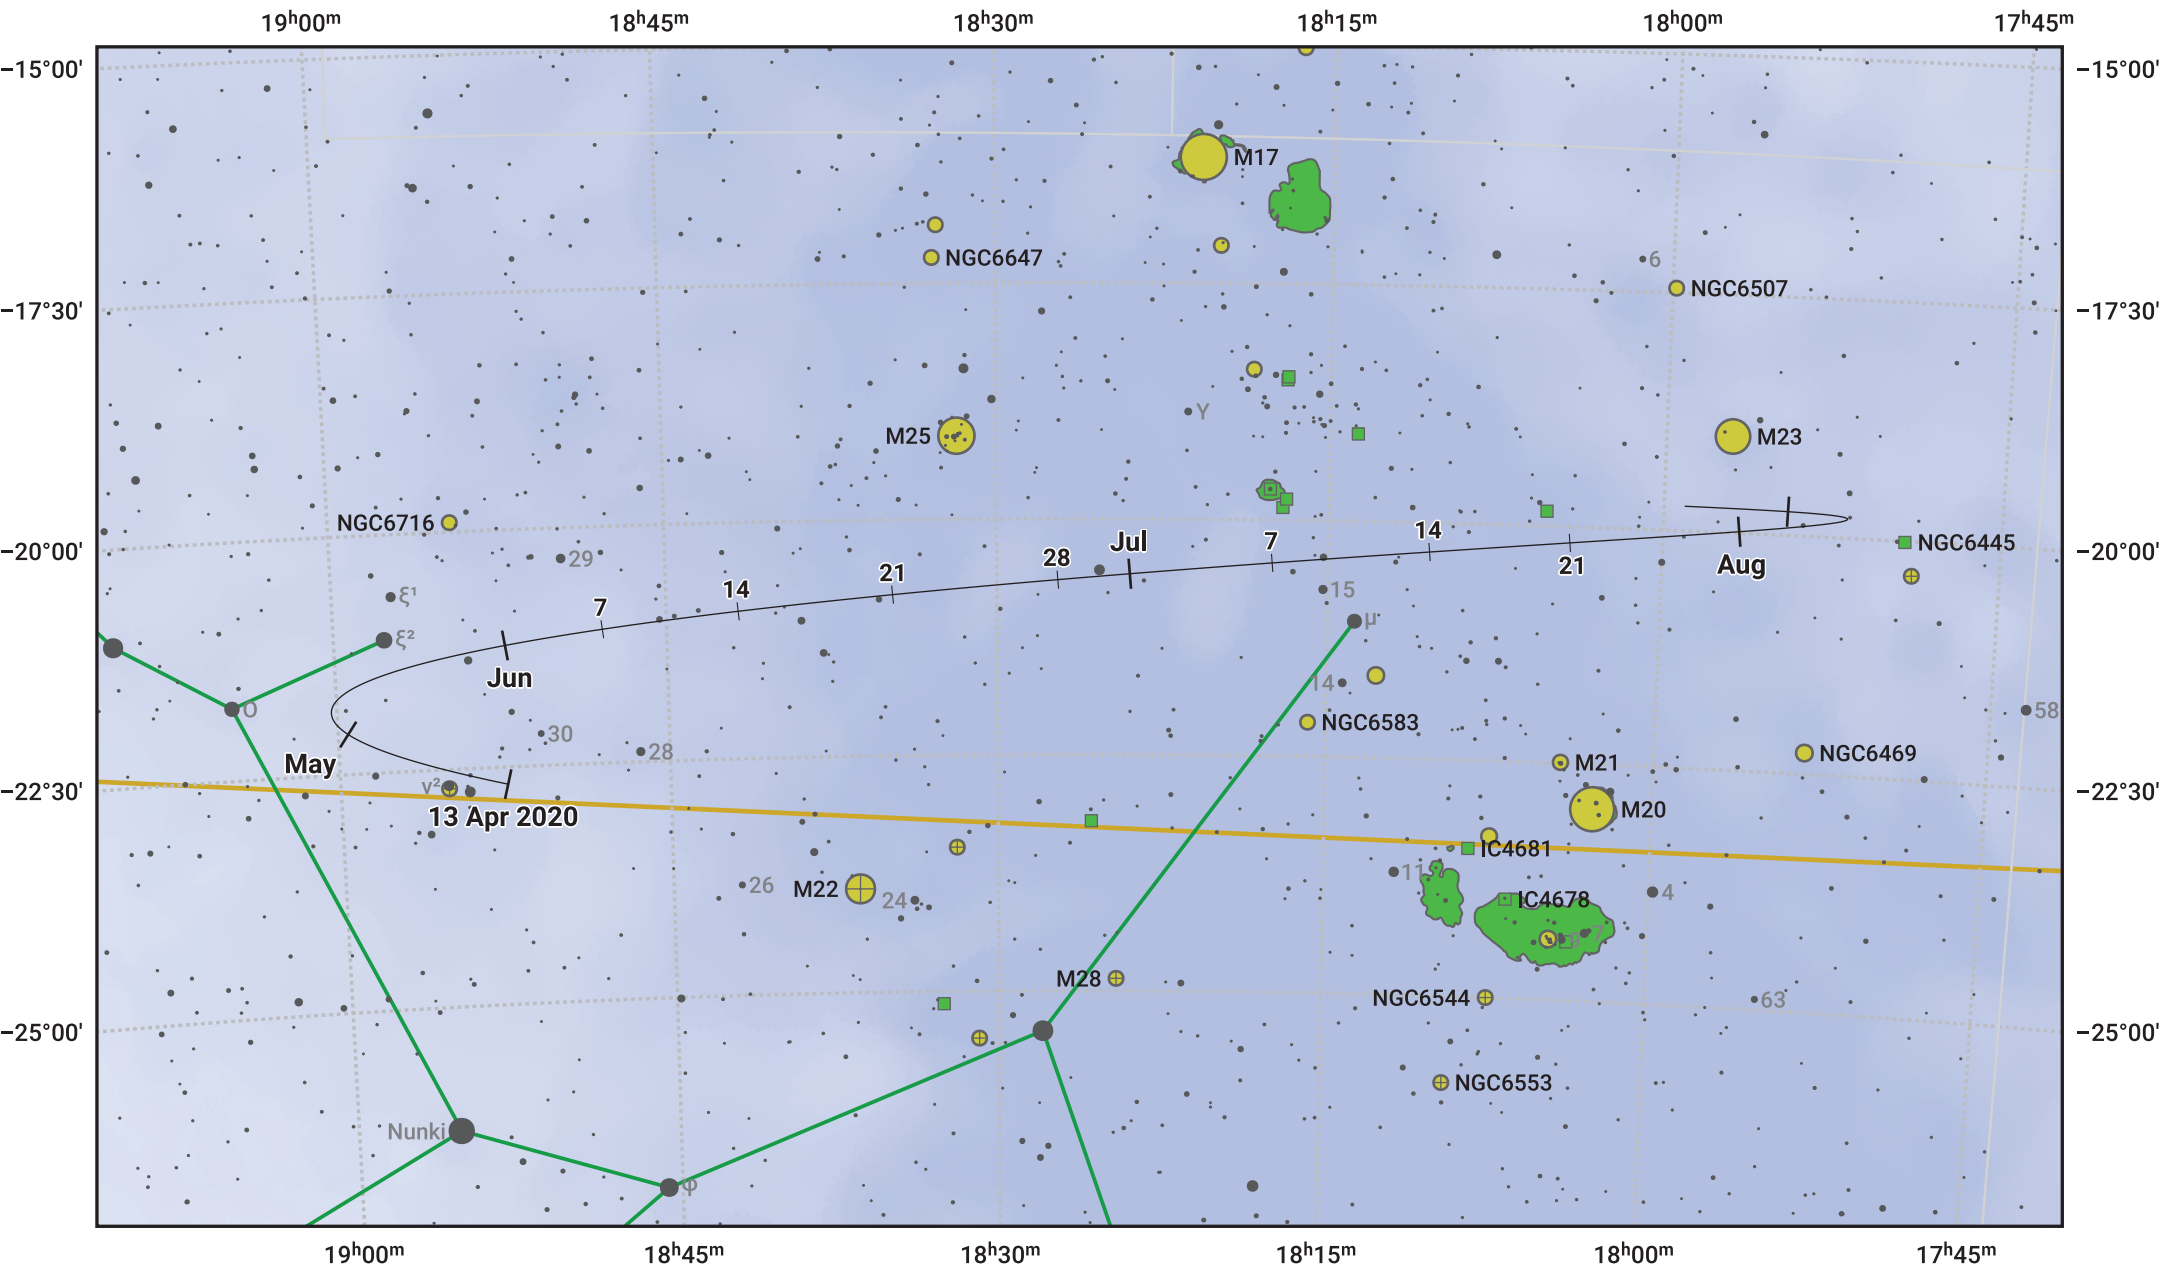

The path of Asteroid 7 Iris around opposition on 27 Jun 2020

© Dominic Ford 2011–2024. Date markers placed at midnight UTC. Downloaded from <https://in-the-sky.org>

Magnitude scale: 9.0 8.0 7.0 6.0 5.0 4.0 3.0 2.0

— Ecliptic Plane

- Galaxy
- Bright nebula
- Open cluster
- ⊕ Globular cluster

Date	Mag	Phase
2020 May 1	10.4	97%
2020 May 31	9.8	99%
2020 Jun 1	9.7	99%
2020 Jul 1	9.0	100%
2020 Aug 1	9.7	98%
2020 Sep 1	10.2	96%