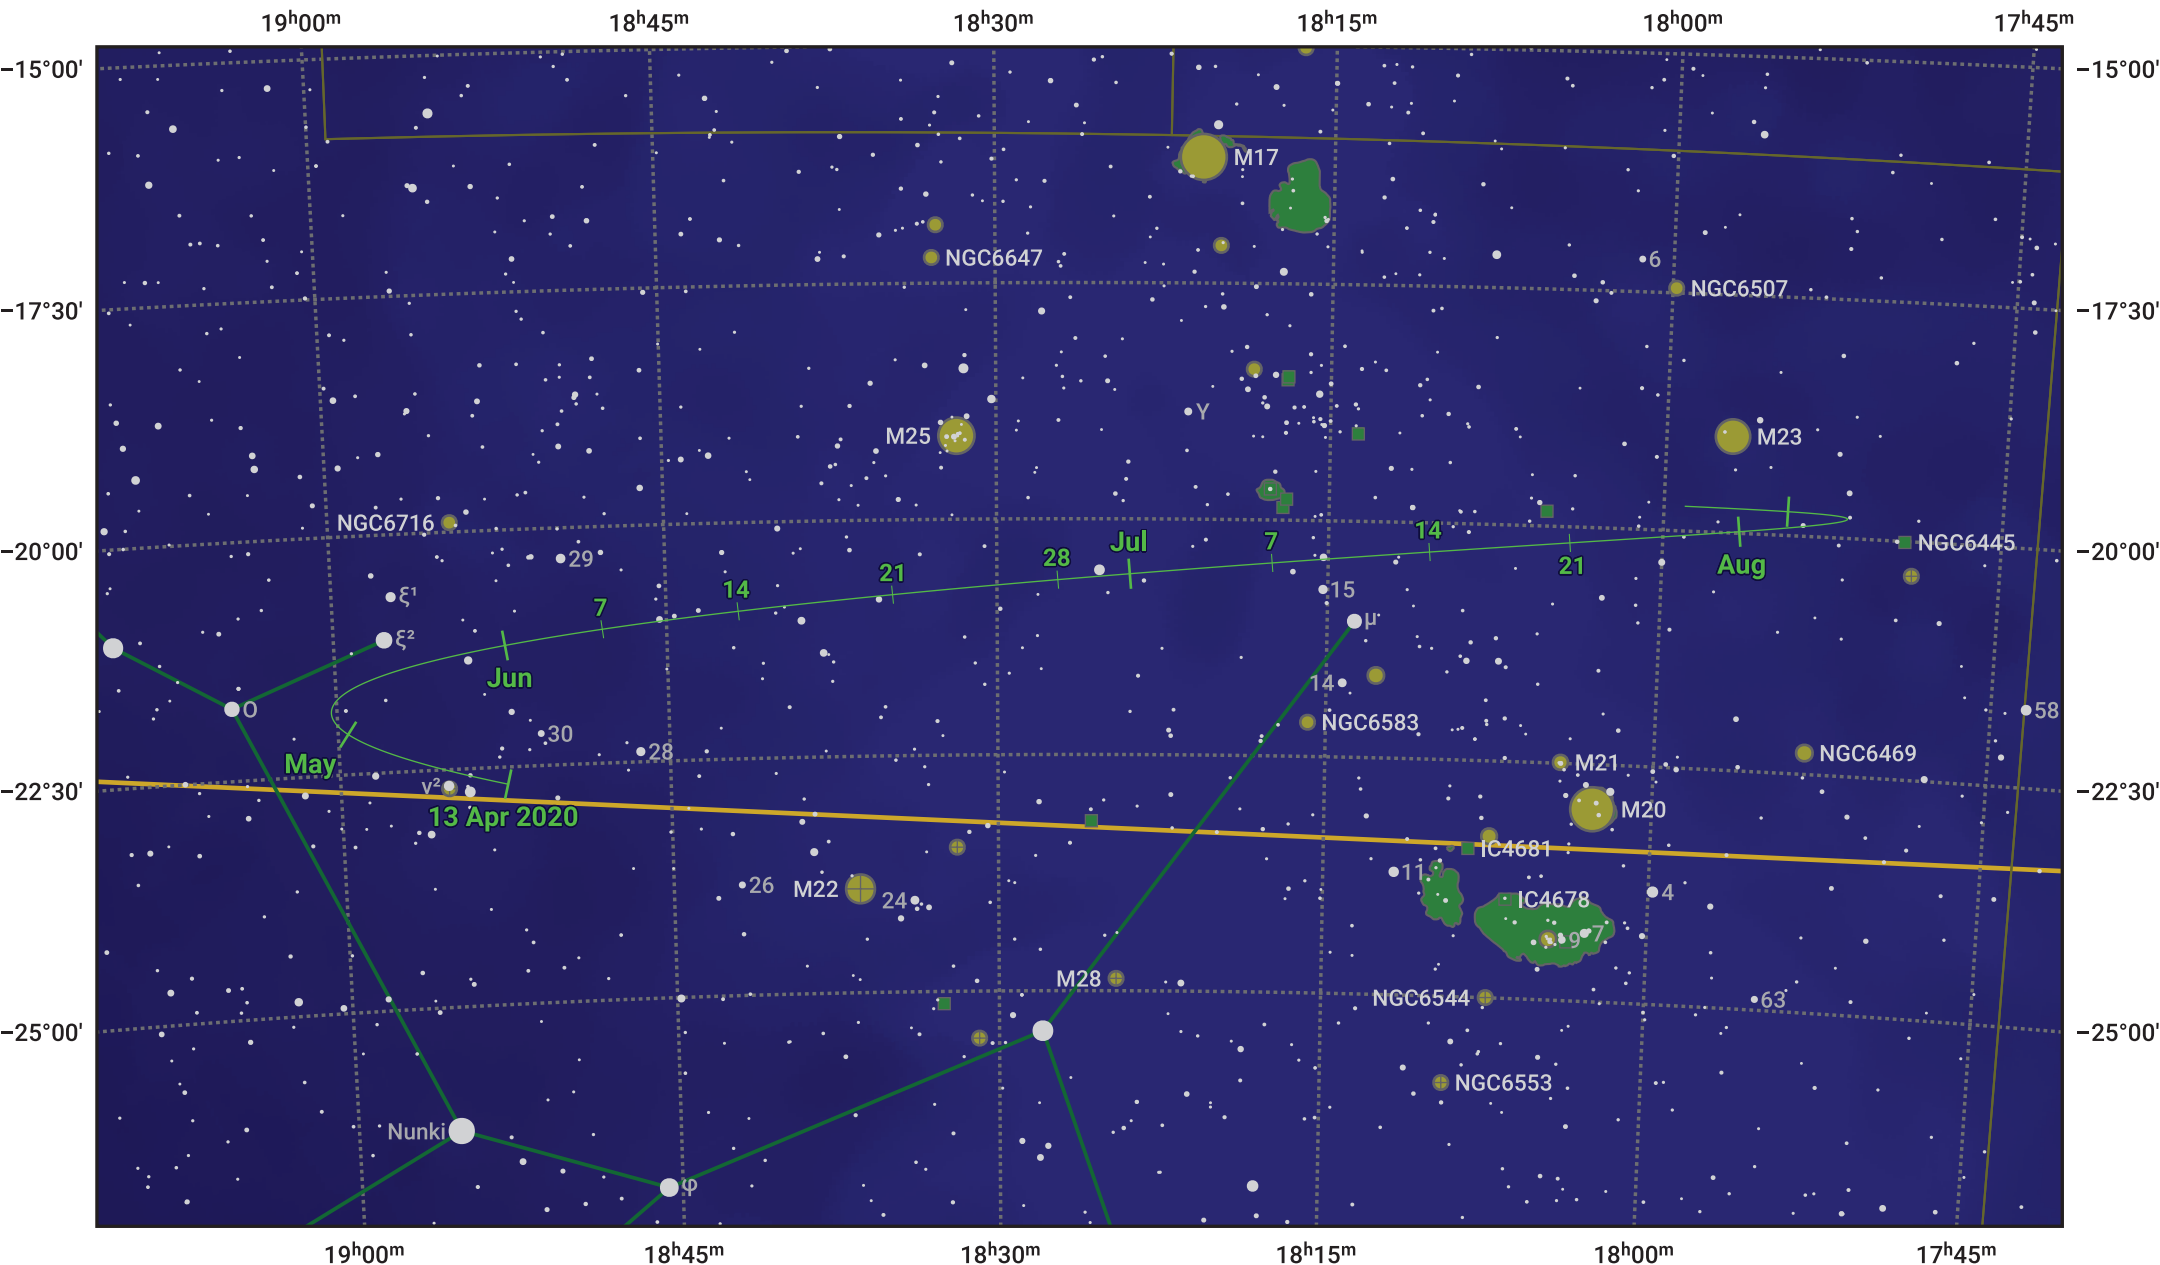

# The path of Asteroid 7 Iris around opposition on 27 Jun 2020

© Dominic Ford 2011–2024. Date markers placed at midnight UTC. Downloaded from <https://in-the-sky.org>

Magnitude scale: 9.0 8.0 7.0 6.0 5.0 4.0 3.0 2.0

— Ecliptic Plane

- Galaxy
- Bright nebula
- Open cluster
- ⊕ Globular cluster

Date	Mag	Phase
2020 May 1	10.4	97%
2020 May 31	9.8	99%
2020 Jun 1	9.7	99%
2020 Jul 1	9.0	100%
2020 Aug 1	9.7	98%
2020 Sep 1	10.2	96%