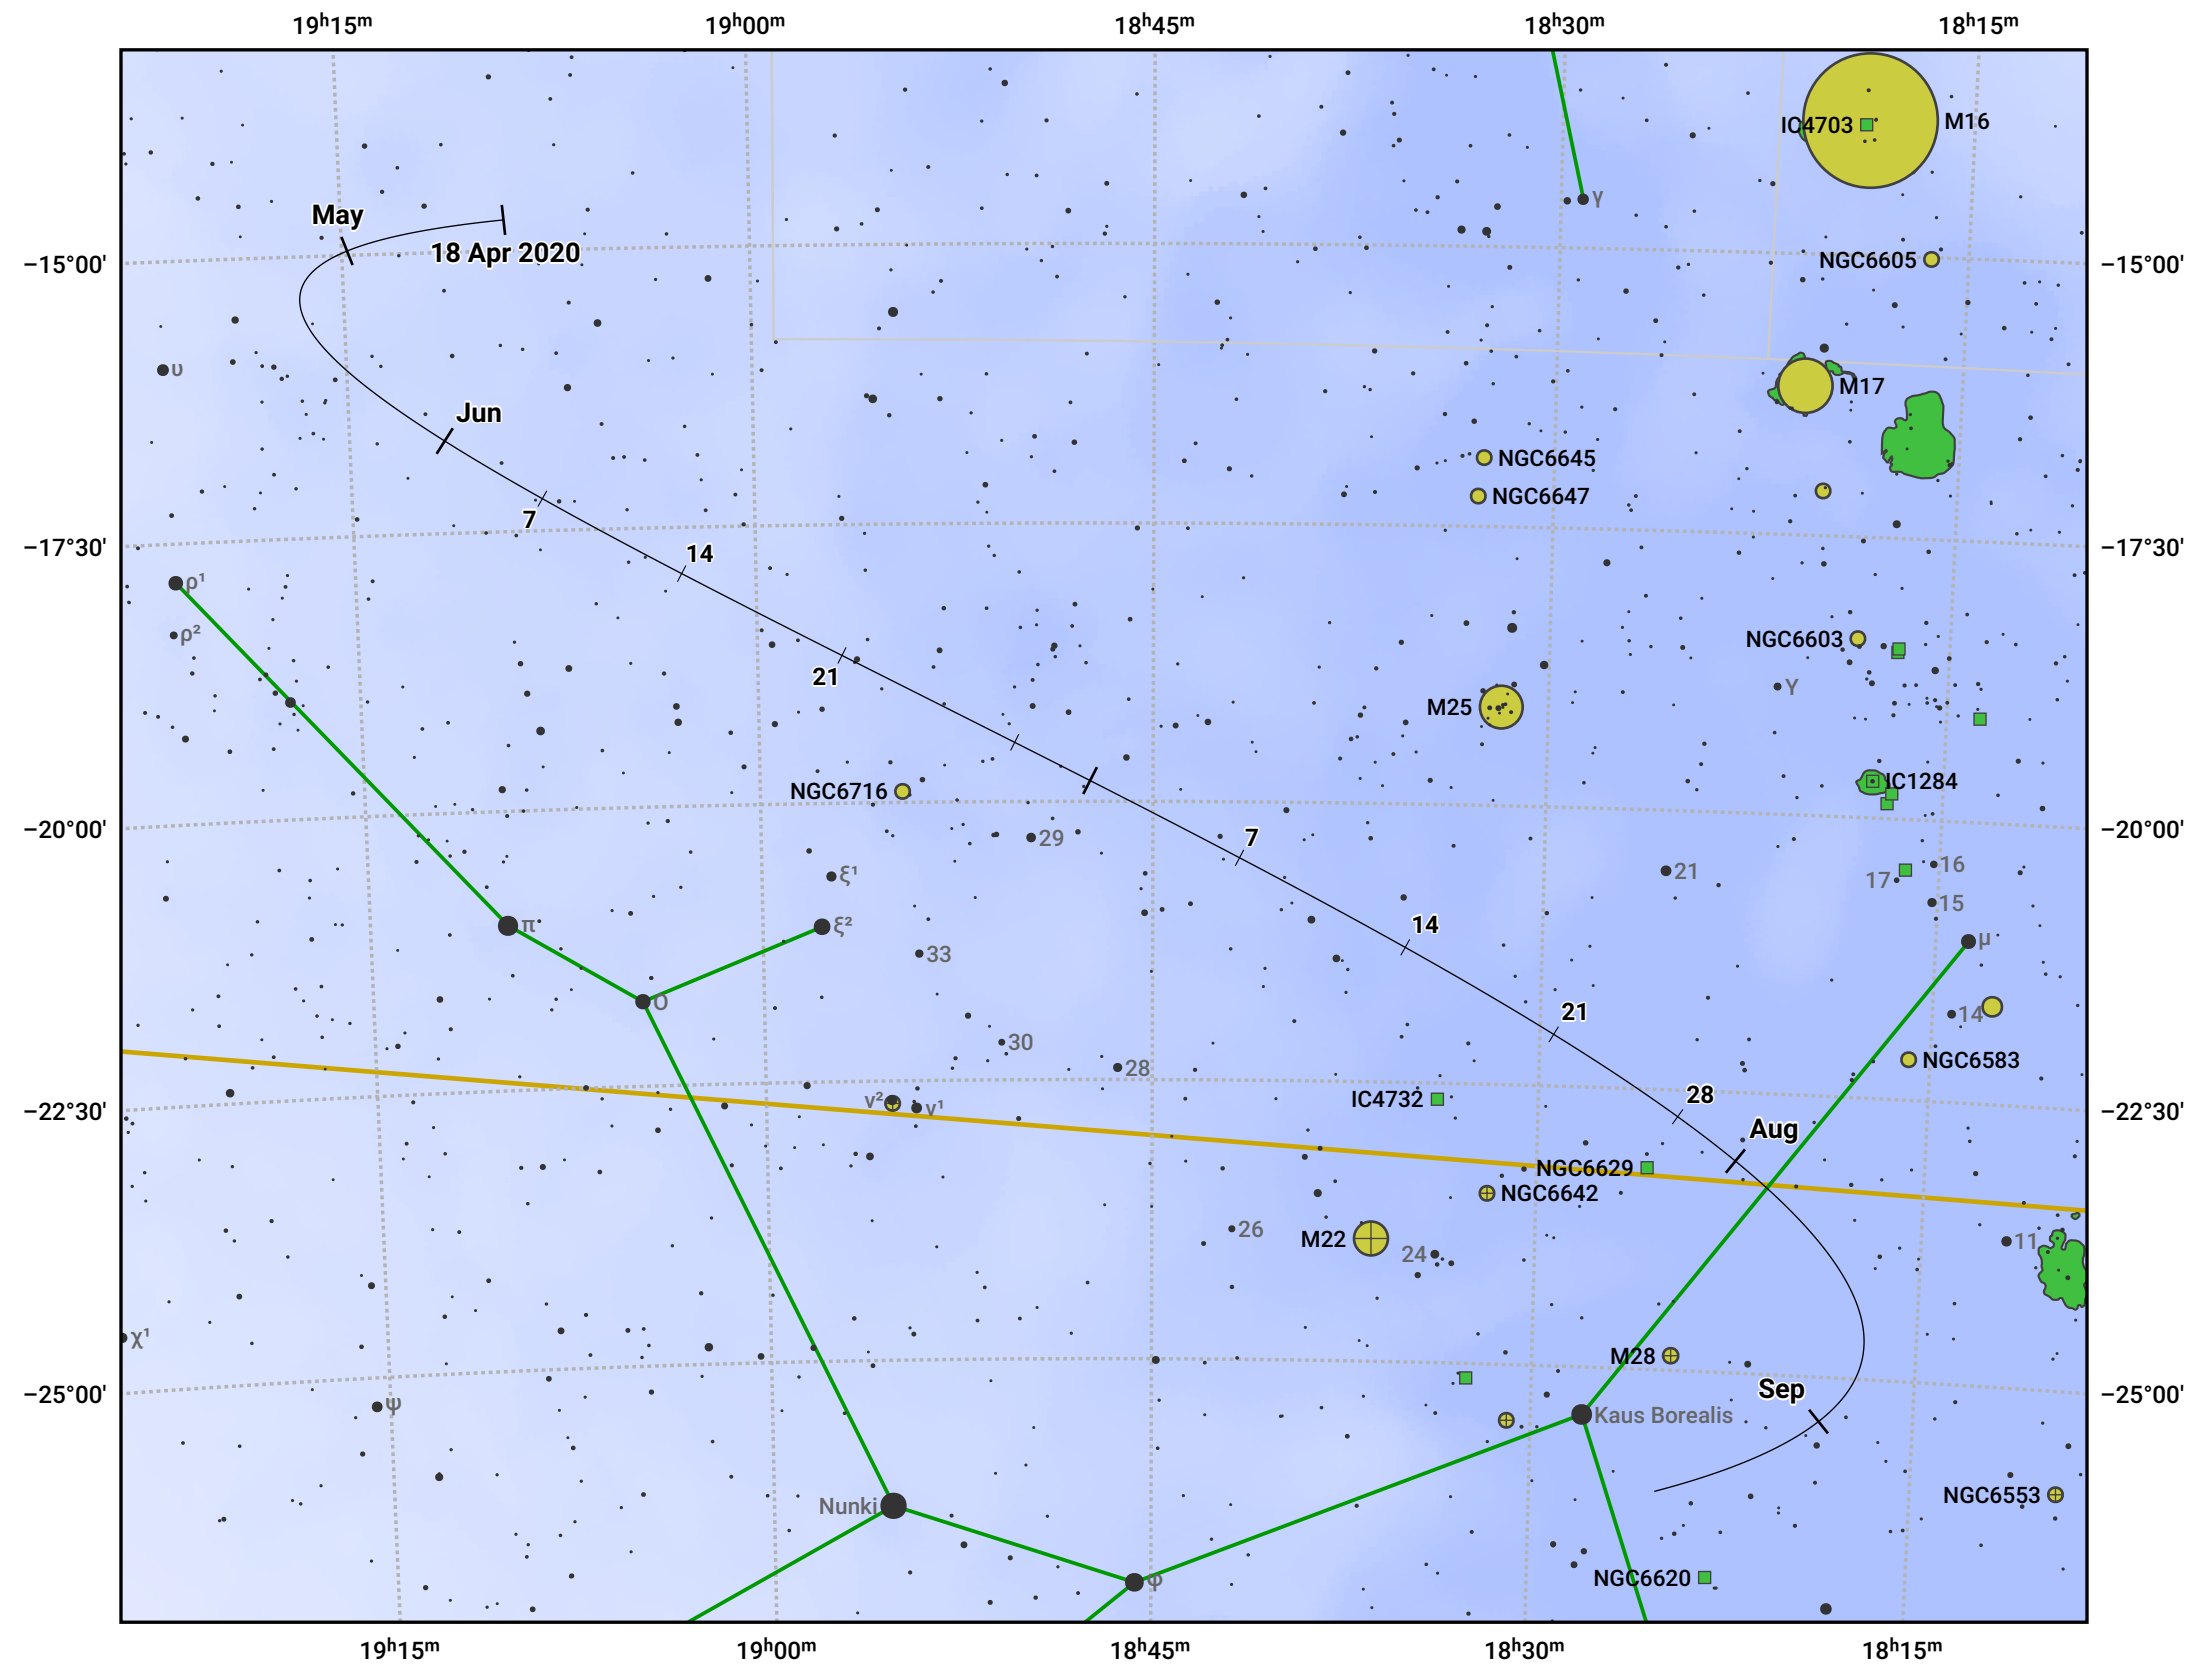

# The path of Asteroid 532 Herculina around opposition on 2 Jul 2020

© Dominic Ford 2011–2023. Date markers placed at midnight UTC. Downloaded from <https://in-the-sky.org>

Magnitude scale: 9.0 8.0 7.0 6.0 5.0 4.0 3.0 2.0

— Ecliptic Plane

Galaxy    Bright nebula    Open cluster    Globular cluster

Date	Mag
2020 May 1	10.6
2020 Jun 1	10.1
2020 Jun 18	9.8
2020 Jul 1	9.5
2020 Aug 1	10.2
2020 Aug 24	10.8
2020 Sep 1	10.9