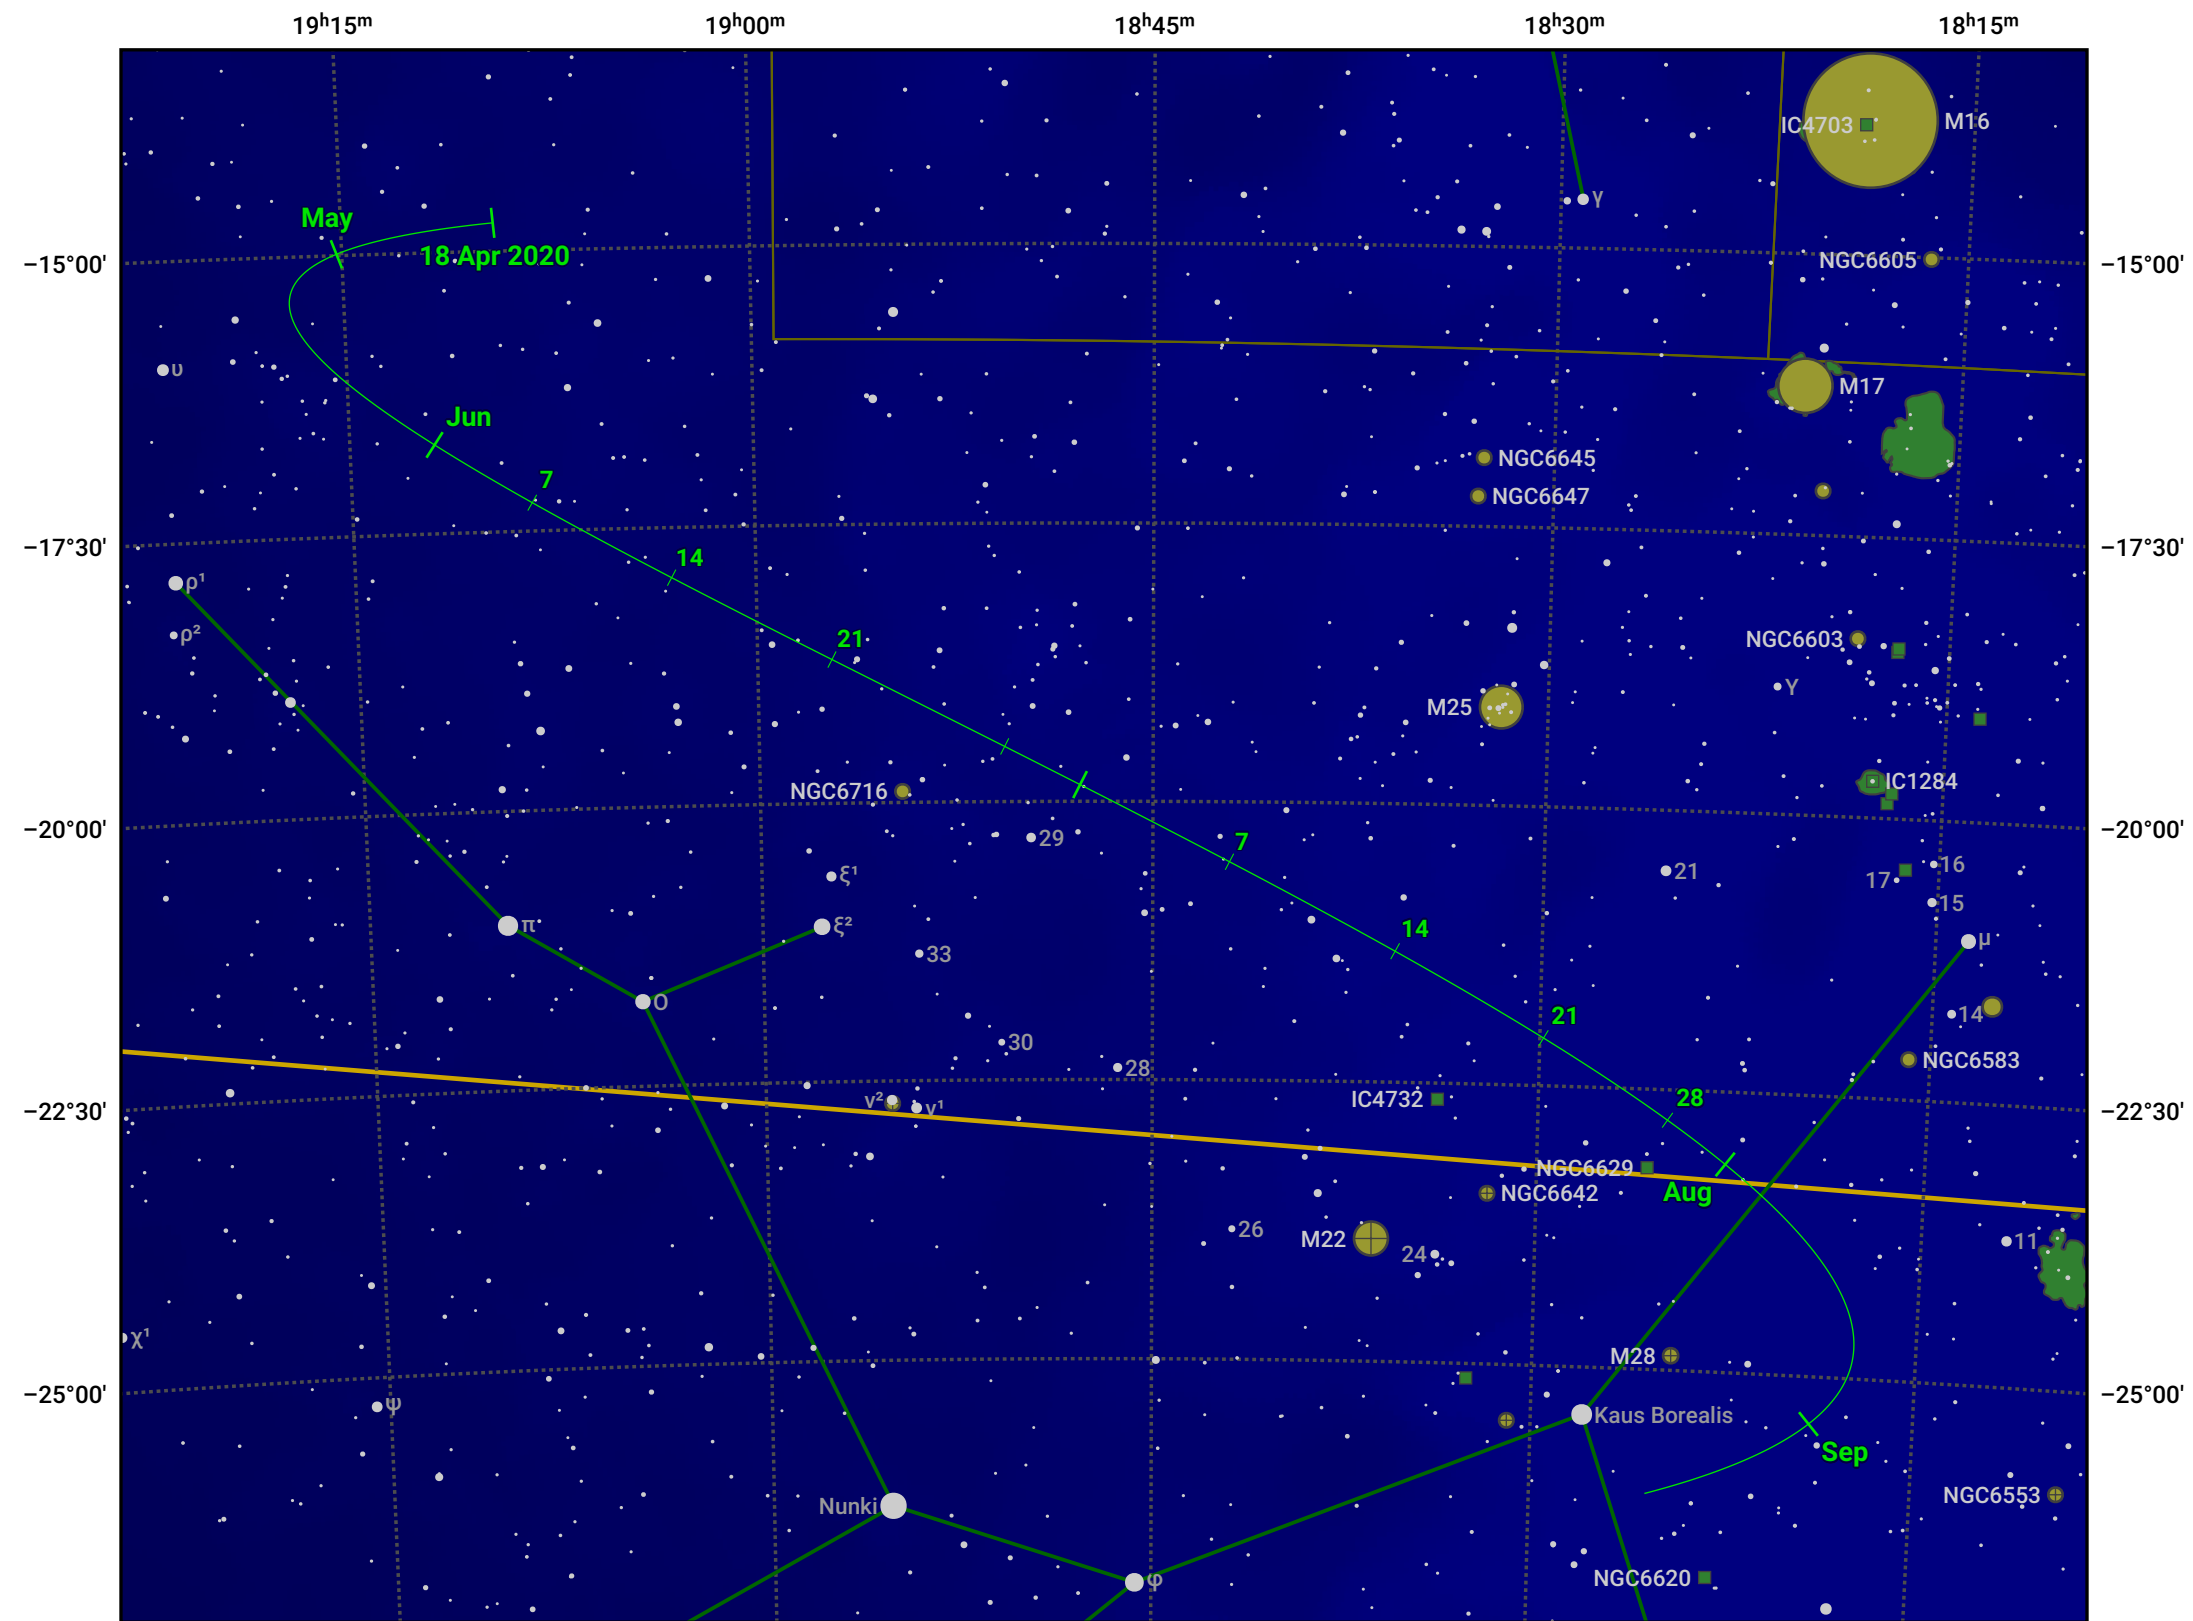

# The path of Asteroid 532 Herculina around opposition on 2 Jul 2020

© Dominic Ford 2011–2024. Date markers placed at midnight UTC. Downloaded from <https://in-the-sky.org>

Magnitude scale: 9.0 8.0 7.0 6.0 5.0 4.0 3.0 2.0

— Ecliptic Plane

Galaxy Bright nebula Open cluster Globular cluster

Date	Mag
2020 May 1	10.6
2020 Jun 1	10.1
2020 Jun 18	9.8
2020 Jul 1	9.5
2020 Aug 1	10.3
2020 Aug 24	10.8
2020 Sep 1	10.9