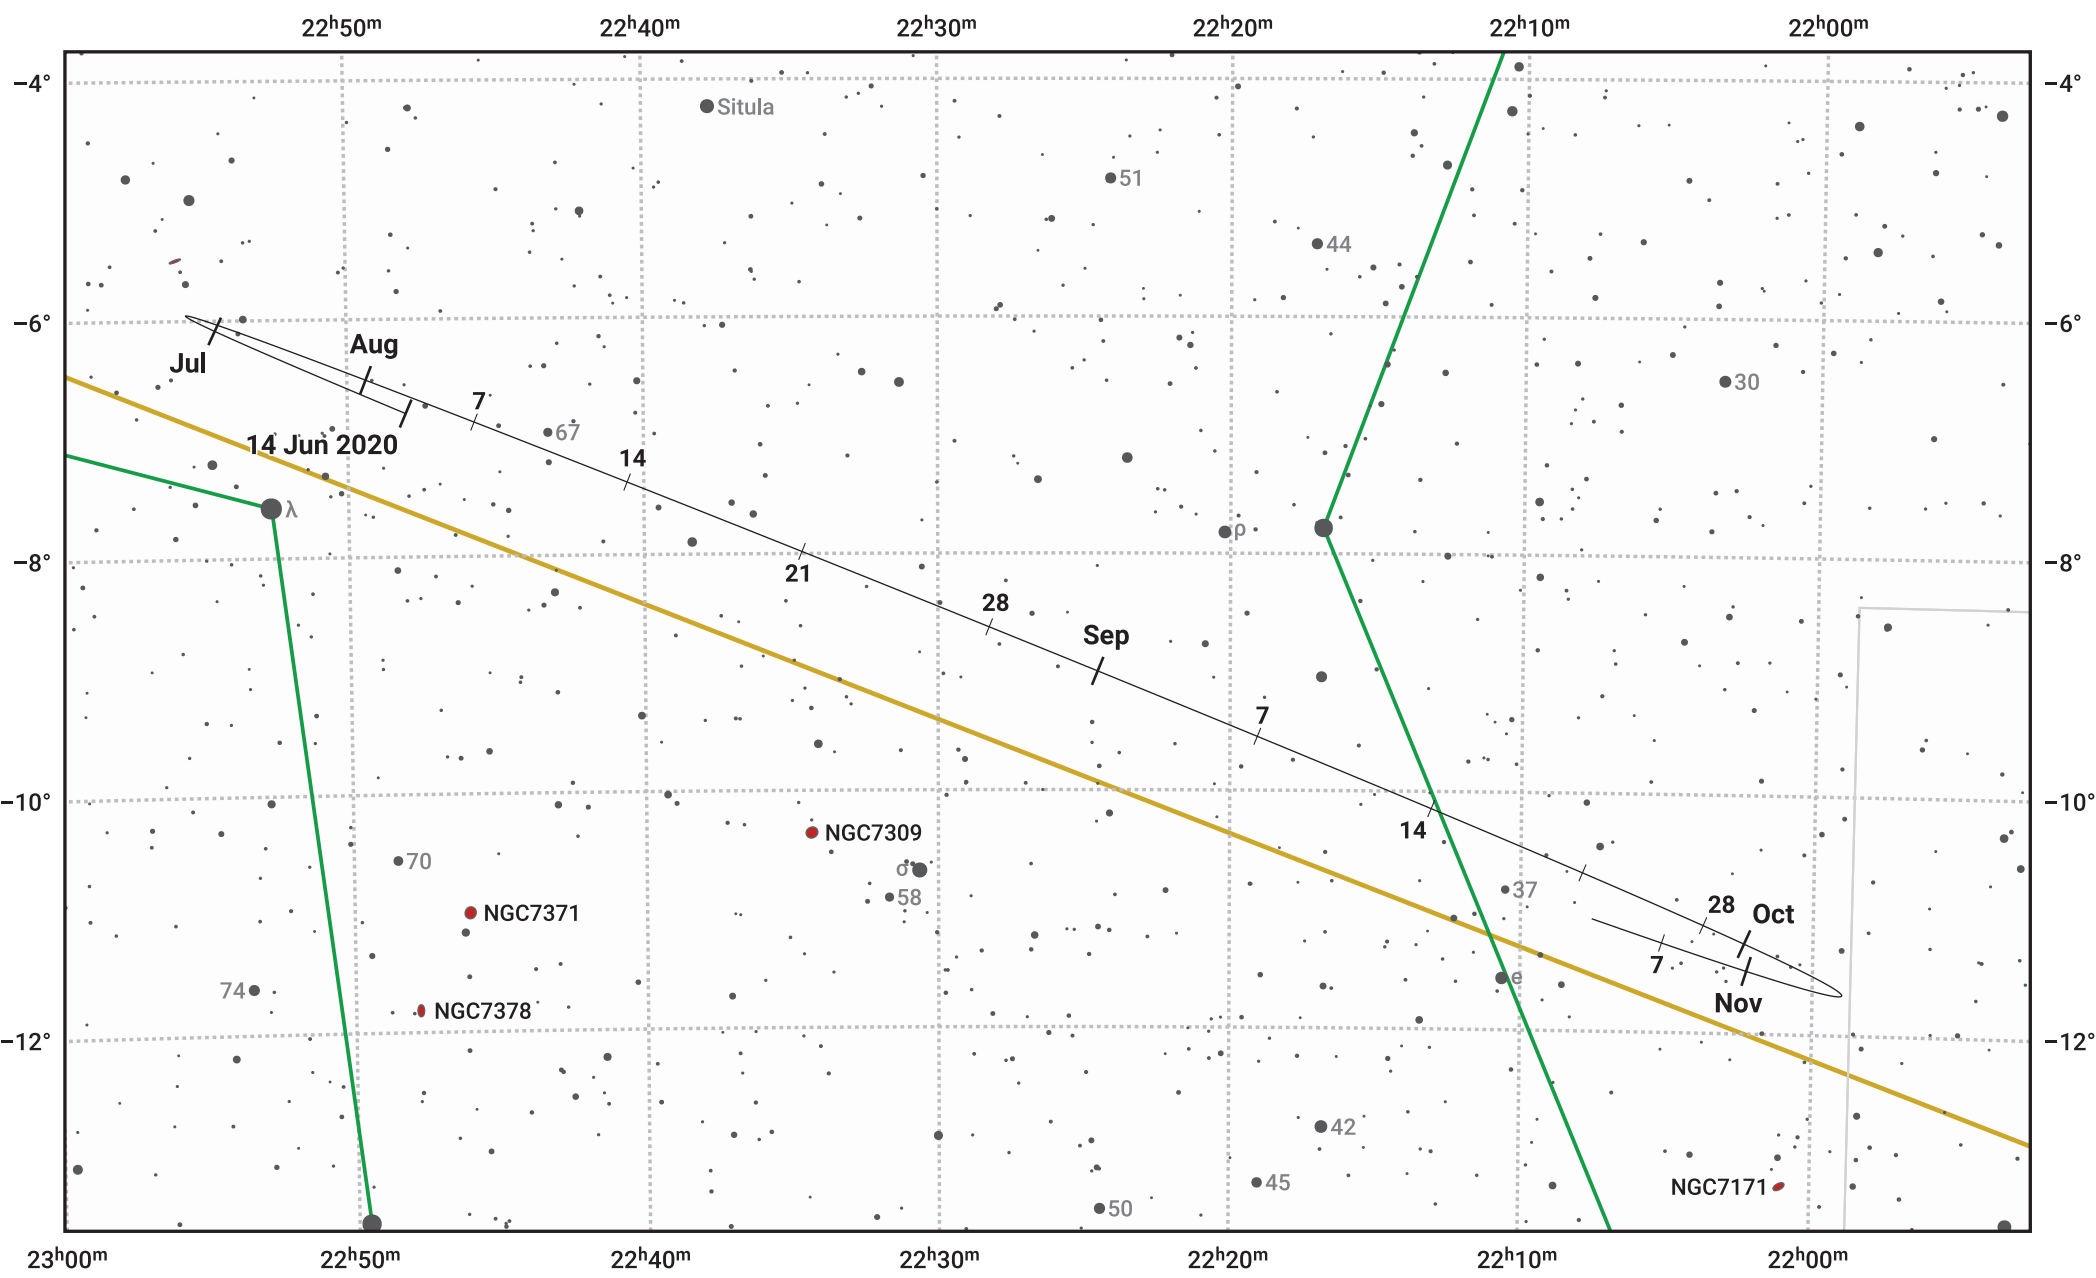

The path of Asteroid 20 Massalia around opposition on 28 Aug 2020

© Dominic Ford 2011–2024. Date markers placed at midnight UTC. Downloaded from <https://in-the-sky.org>

Magnitude scale: 10.0 9.0 8.0 7.0 6.0 5.0 4.0 3.0

— Ecliptic Plane

- Galaxy
- Bright nebula
- Open cluster
- ⊕ Globular cluster

Date	Mag
2020 Jul 1	11.2
2020 Aug 1	10.5
2020 Aug 2	10.5
2020 Sep 1	9.8
2020 Oct 1	10.5
2020 Nov 1	11.1