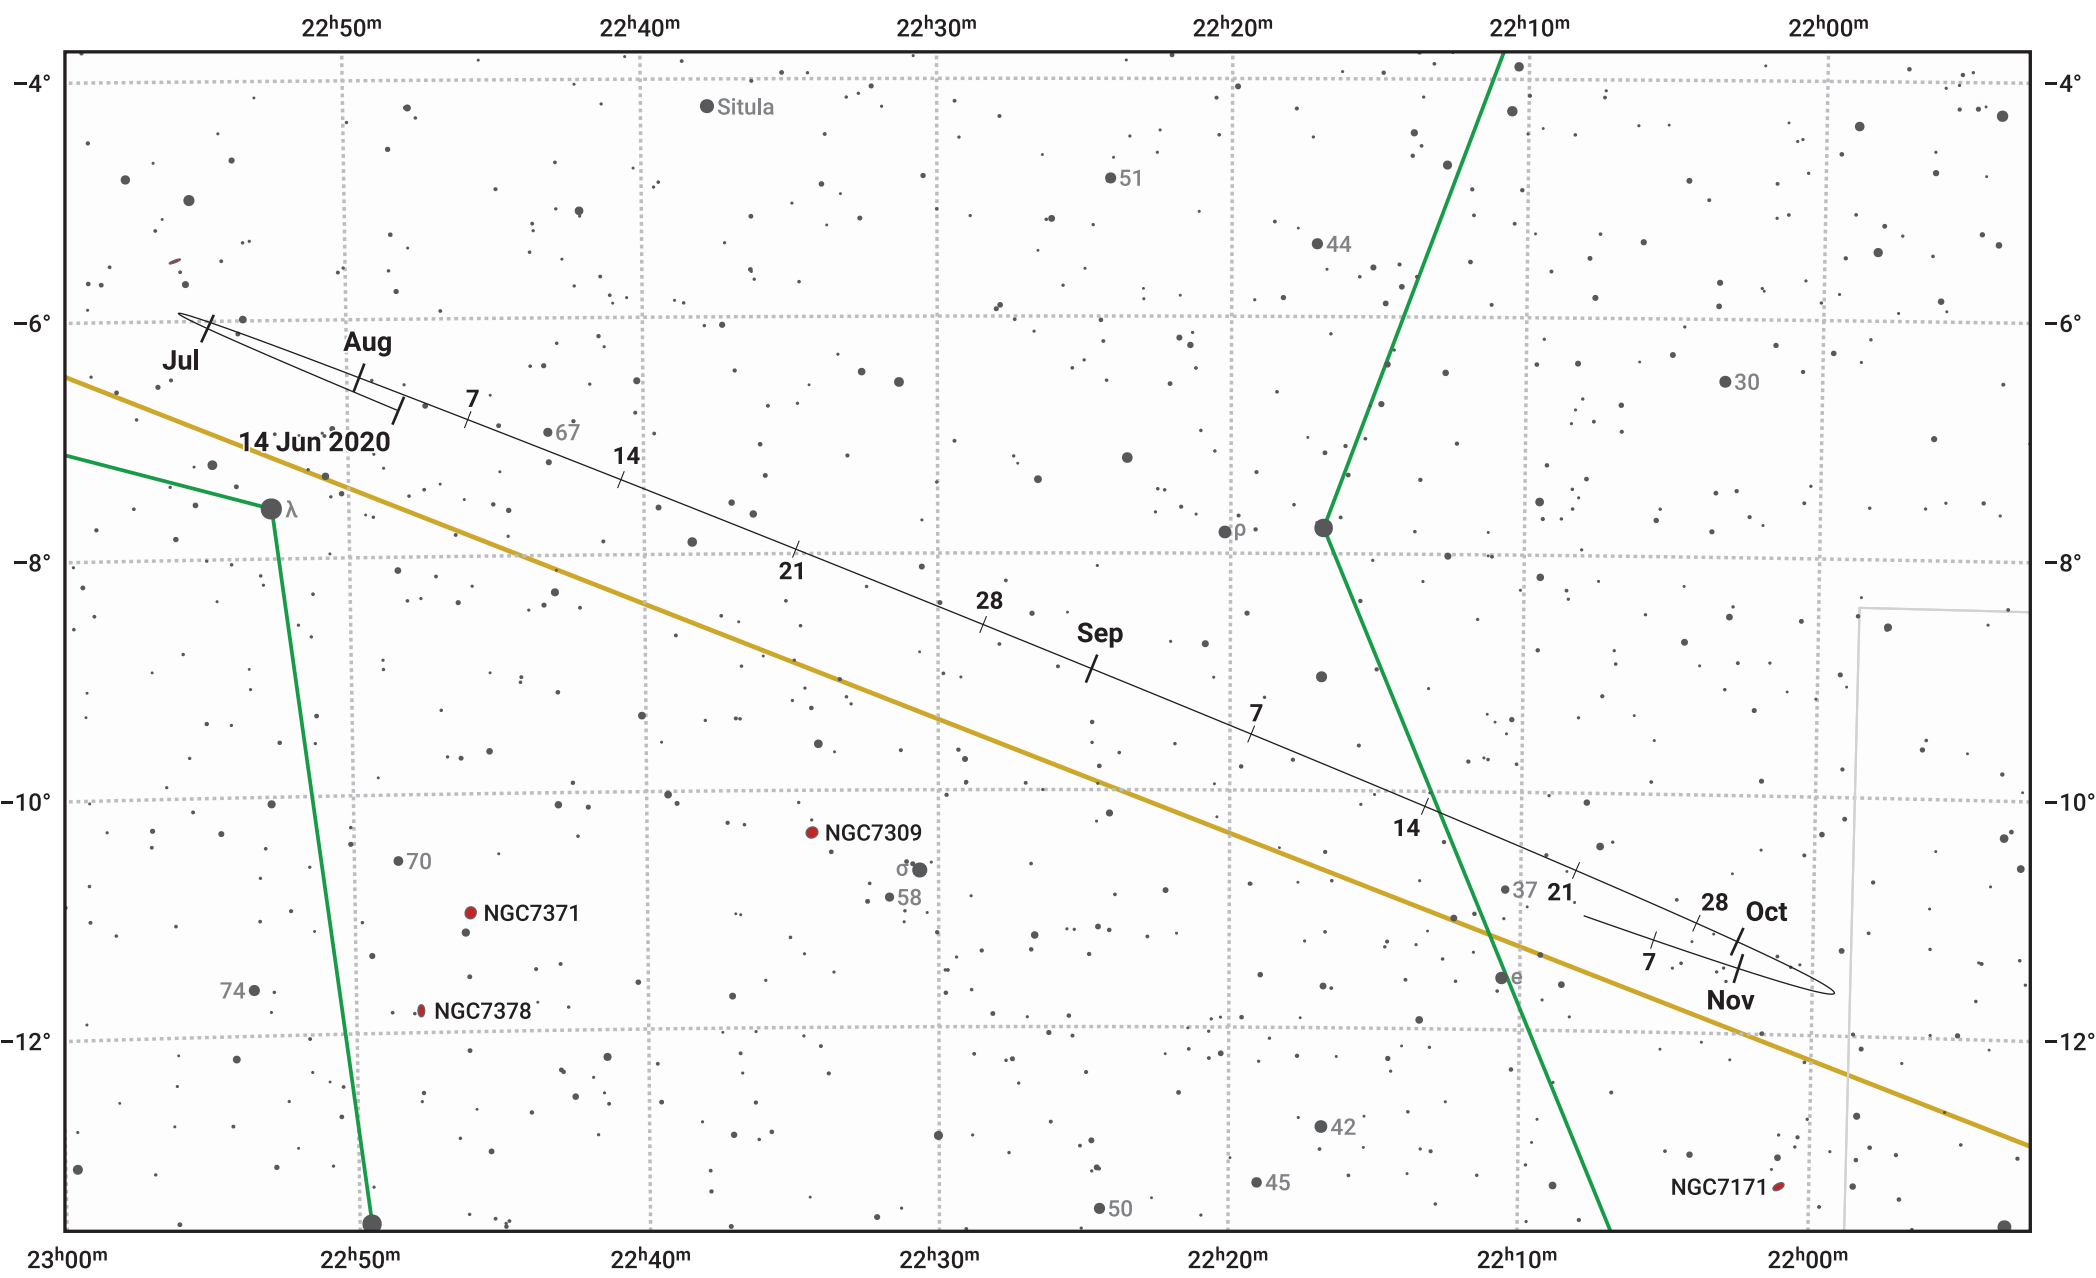

The path of Asteroid 20 Massalia around opposition on 28 Aug 2020

© Dominic Ford 2011–2023. Date markers placed at midnight UTC. Downloaded from <https://in-the-sky.org>

Magnitude scale: 10.0 9.0 8.0 7.0 6.0 5.0 4.0 3.0

- Galaxy
- Bright nebula
- Open cluster
- Globular cluster

Date	Mag
2020 Jul 1	11.2
2020 Aug 1	10.5
2020 Aug 2	10.5
2020 Sep 1	9.8
2020 Oct 1	10.5
2020 Nov 1	11.1