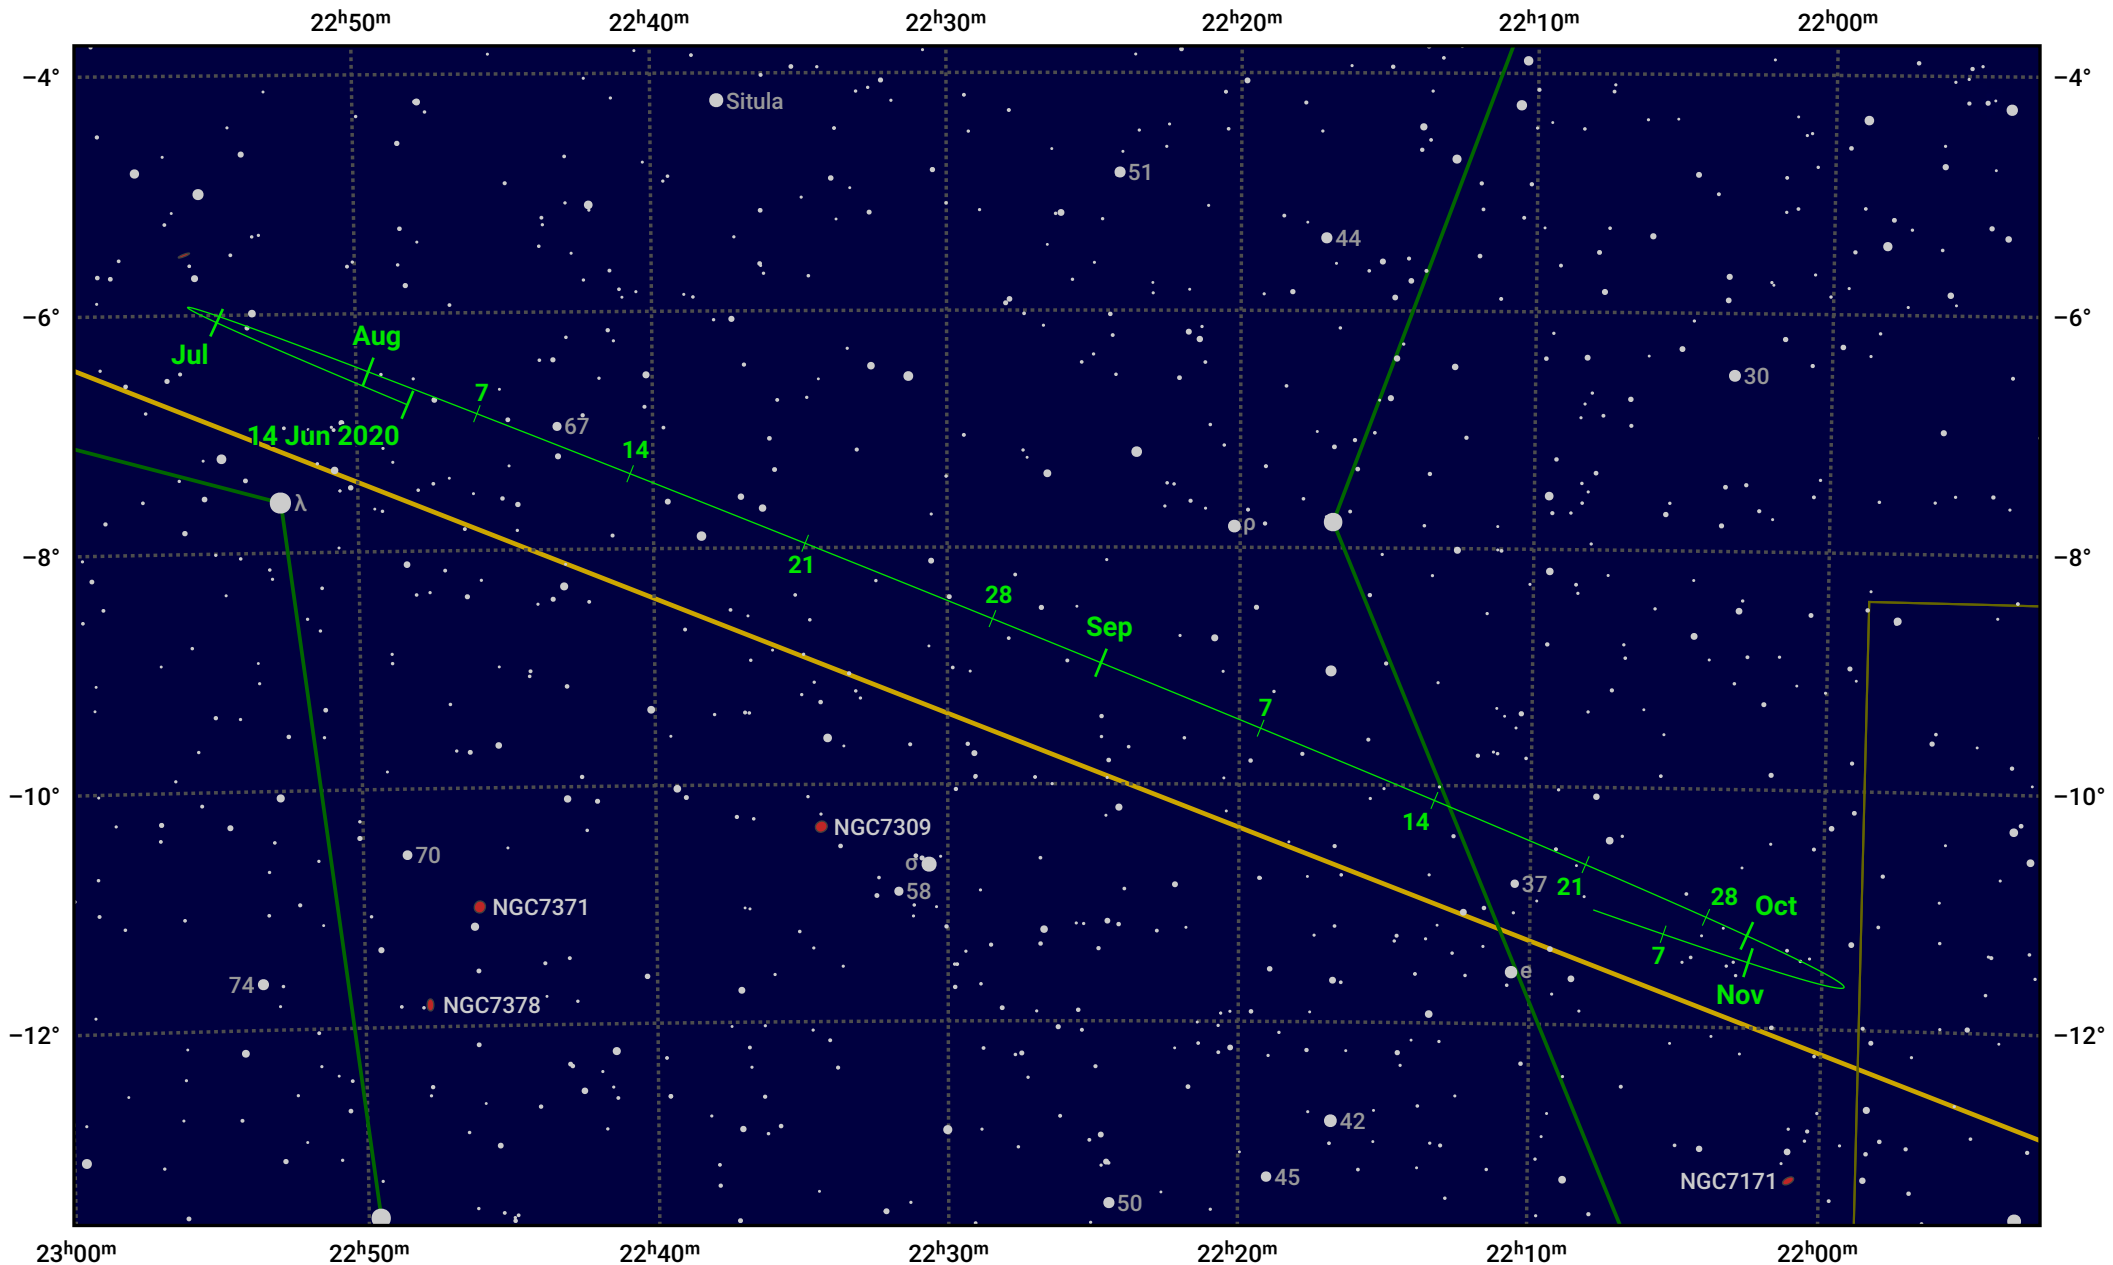

The path of Asteroid 20 Massalia around opposition on 28 Aug 2020

© Dominic Ford 2011–2023. Date markers placed at midnight UTC. Downloaded from <https://in-the-sky.org>

Magnitude scale: 10.0 9.0 8.0 7.0 6.0 5.0 4.0 3.0

Ecliptic Plane

Galaxy
 Bright nebula
 Open cluster
 Globular cluster

Date	Mag
2020 Jul 1	11.2
2020 Aug 1	10.5
2020 Aug 2	10.5
2020 Sep 1	9.8
2020 Oct 1	10.5
2020 Nov 1	11.1