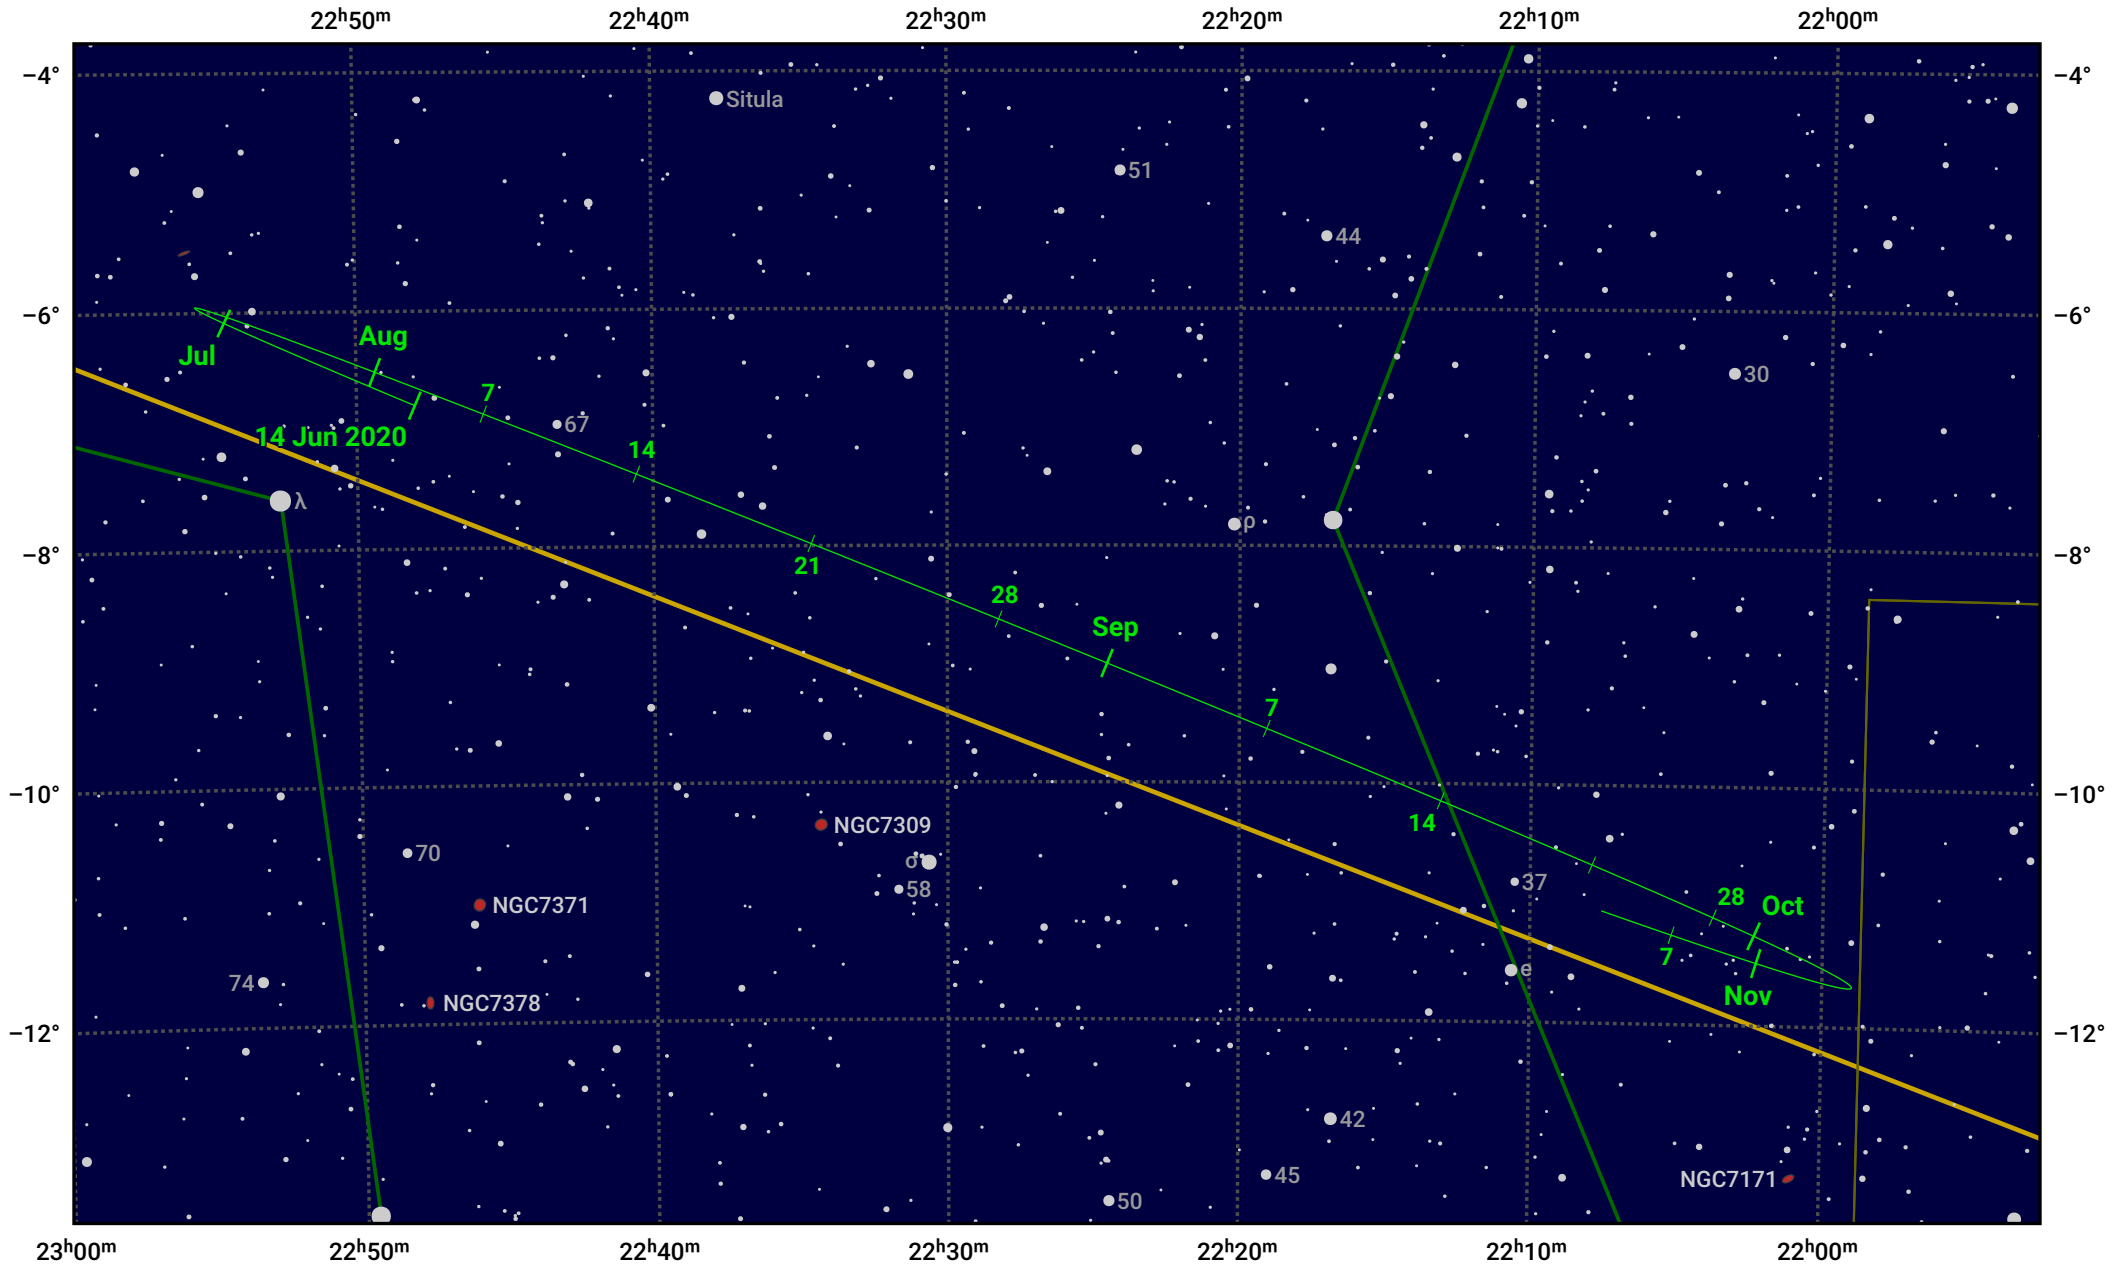

The path of Asteroid 20 Massalia around opposition on 28 Aug 2020

© Dominic Ford 2011–2024. Date markers placed at midnight UTC. Downloaded from <https://in-the-sky.org>

Magnitude scale: 10.0 9.0 8.0 7.0 6.0 5.0 4.0 3.0

— Ecliptic Plane

Galaxy Bright nebula Open cluster Globular cluster

Date	Mag
2020 Jul 1	11.2
2020 Aug 1	10.5
2020 Aug 2	10.5
2020 Sep 1	9.8
2020 Oct 1	10.5
2020 Nov 1	11.1