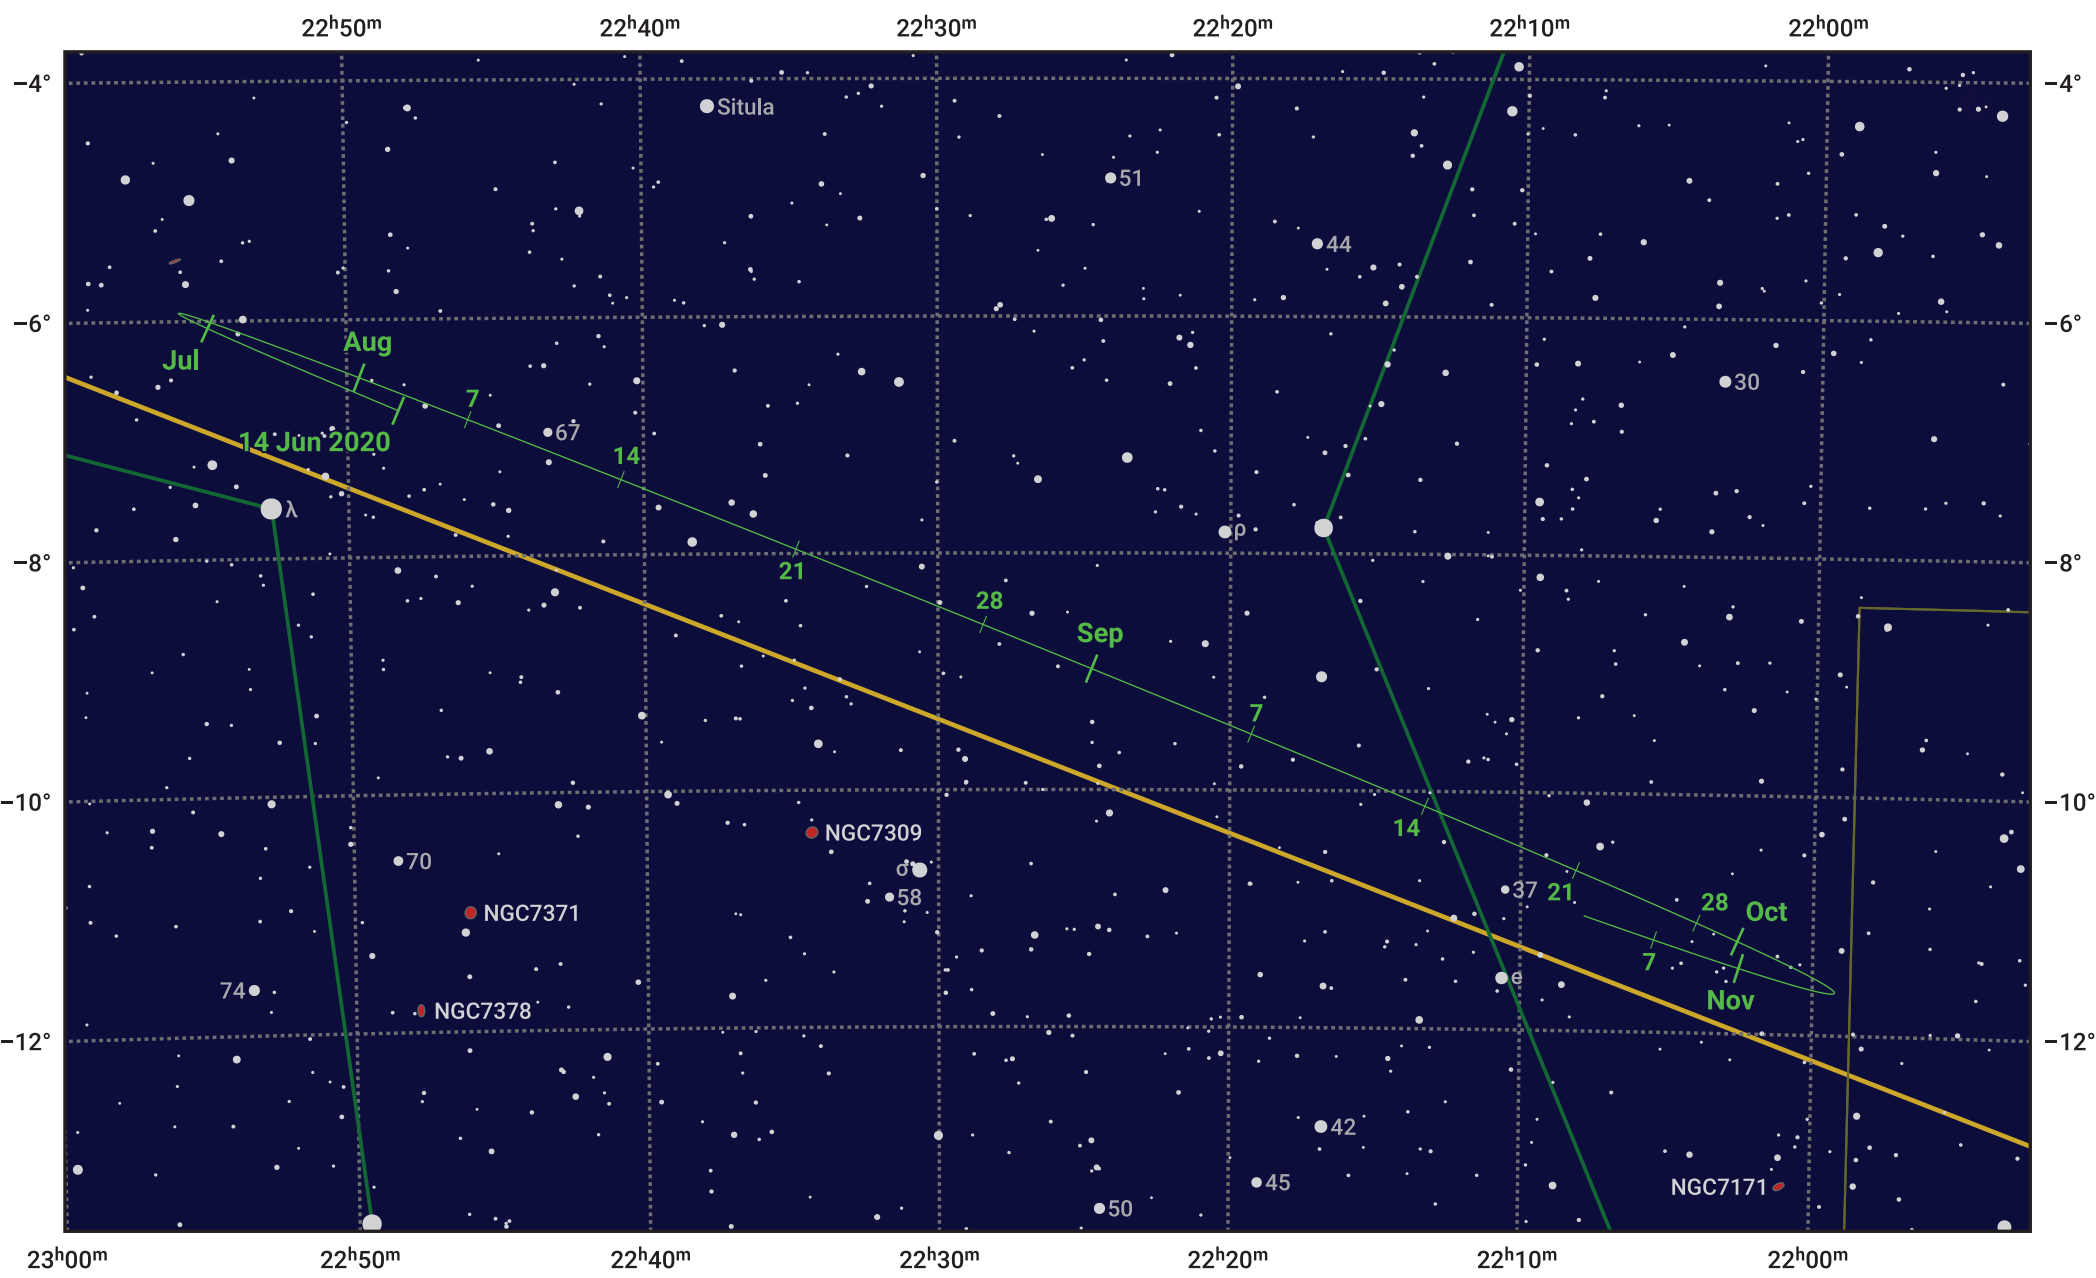

The path of Asteroid 20 Massalia around opposition on 28 Aug 2020

© Dominic Ford 2011–2023. Date markers placed at midnight UTC. Downloaded from <https://in-the-sky.org>

Magnitude scale: 10.0 9.0 8.0 7.0 6.0 5.0 4.0 3.0

— Ecliptic Plane

- Galaxy
- Bright nebula
- Open cluster
- ⊕ Globular cluster

Date	Mag
2020 Jul 1	11.2
2020 Aug 1	10.5
2020 Aug 2	10.5
2020 Sep 1	9.8
2020 Oct 1	10.5
2020 Nov 1	11.1