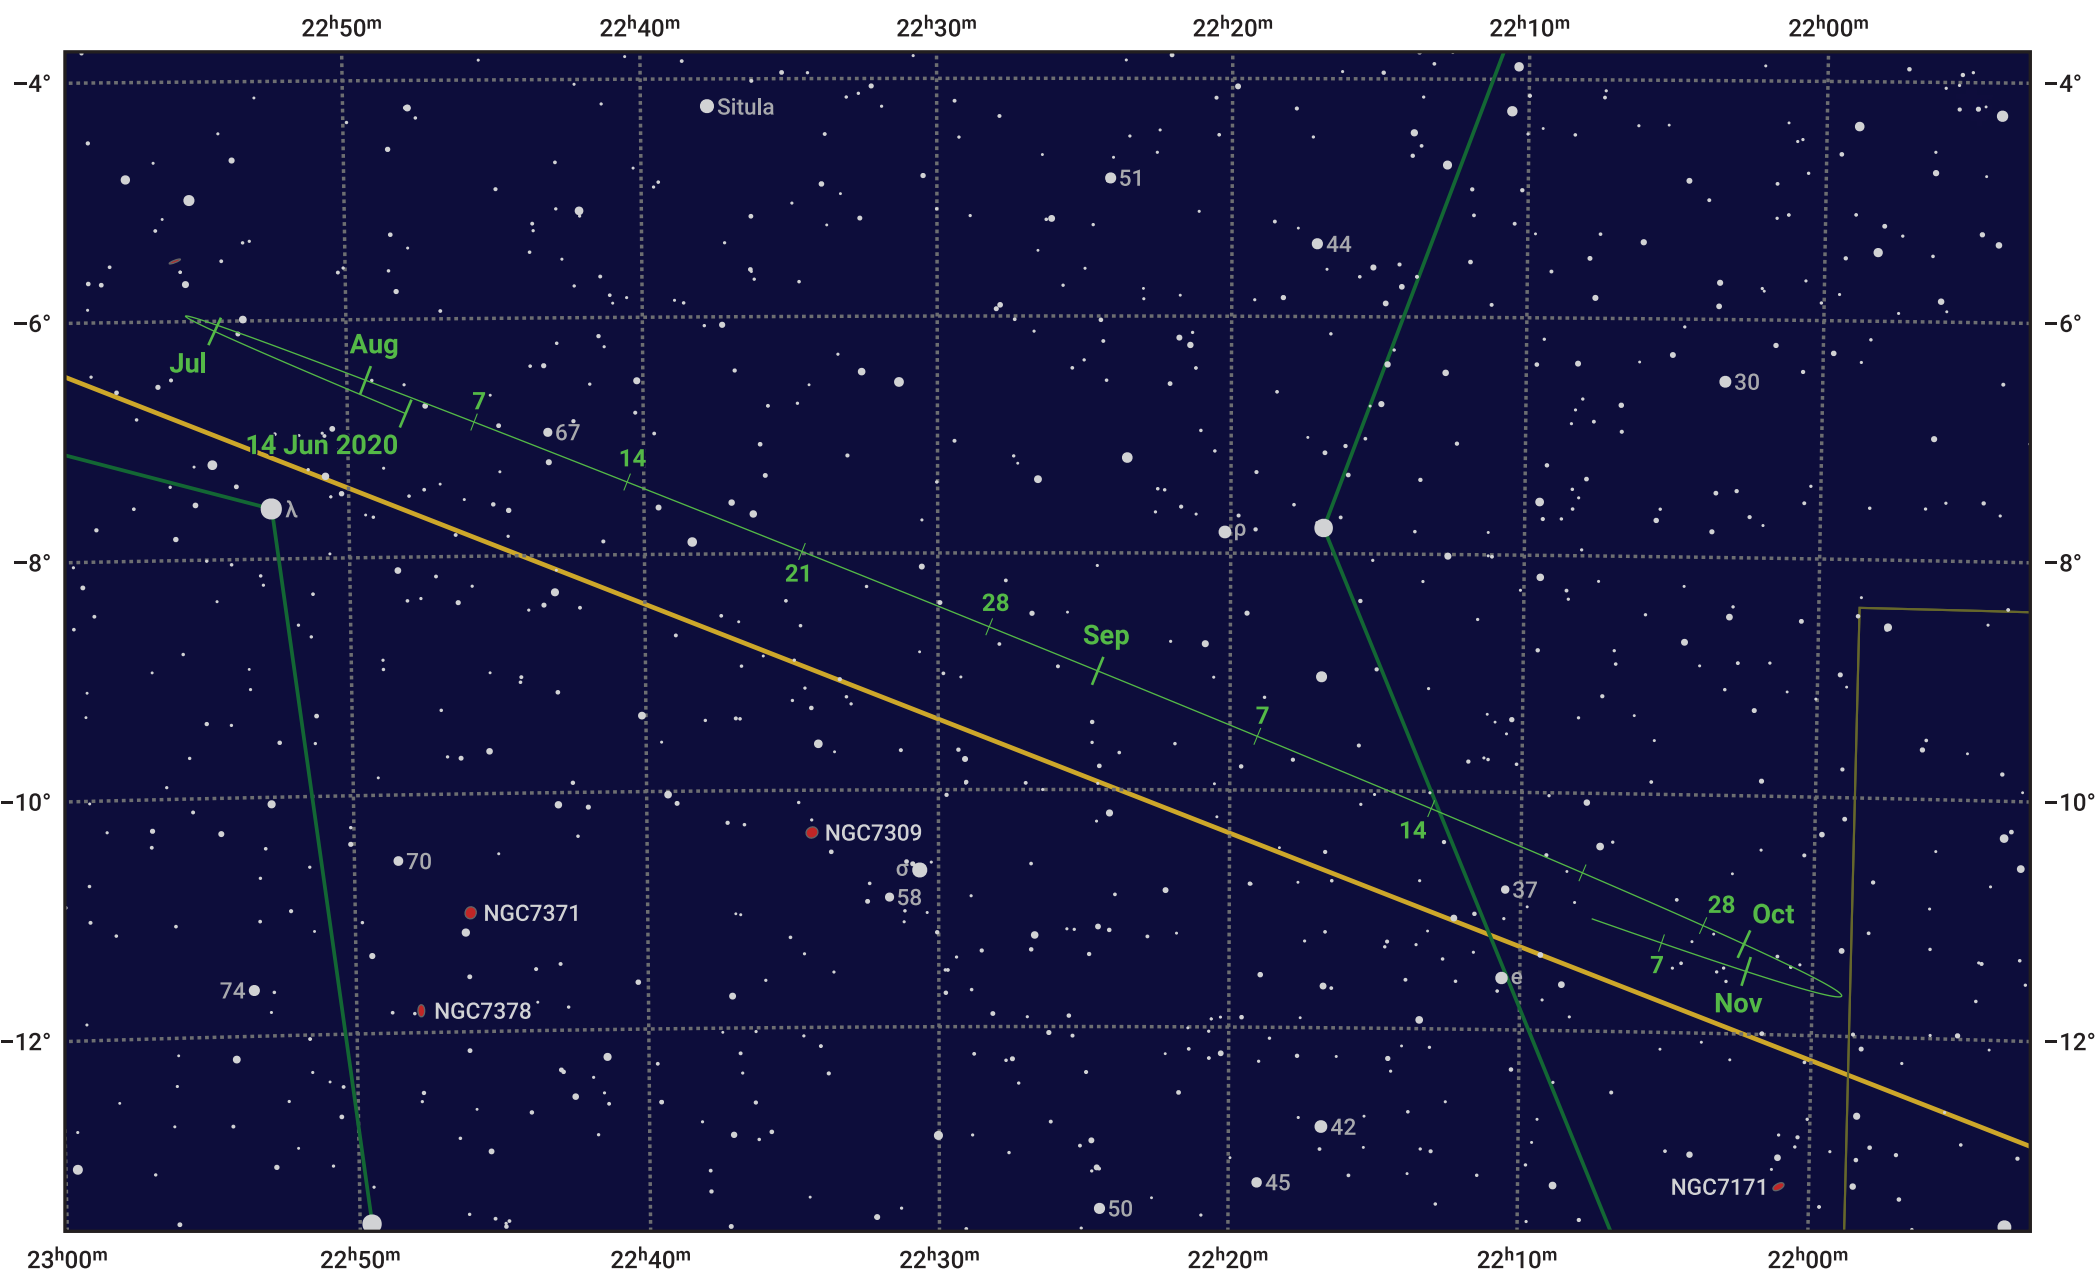

The path of Asteroid 20 Massalia around opposition on 28 Aug 2020

© Dominic Ford 2011–2024. Date markers placed at midnight UTC. Downloaded from <https://in-the-sky.org>

Magnitude scale: 10.0 9.0 8.0 7.0 6.0 5.0 4.0 3.0

— Ecliptic Plane

- Galaxy
- Bright nebula
- Open cluster
- ⊕ Globular cluster

Date	Mag
2020 Jul 1	11.2
2020 Aug 1	10.5
2020 Aug 2	10.5
2020 Sep 1	9.8
2020 Oct 1	10.5
2020 Nov 1	11.1