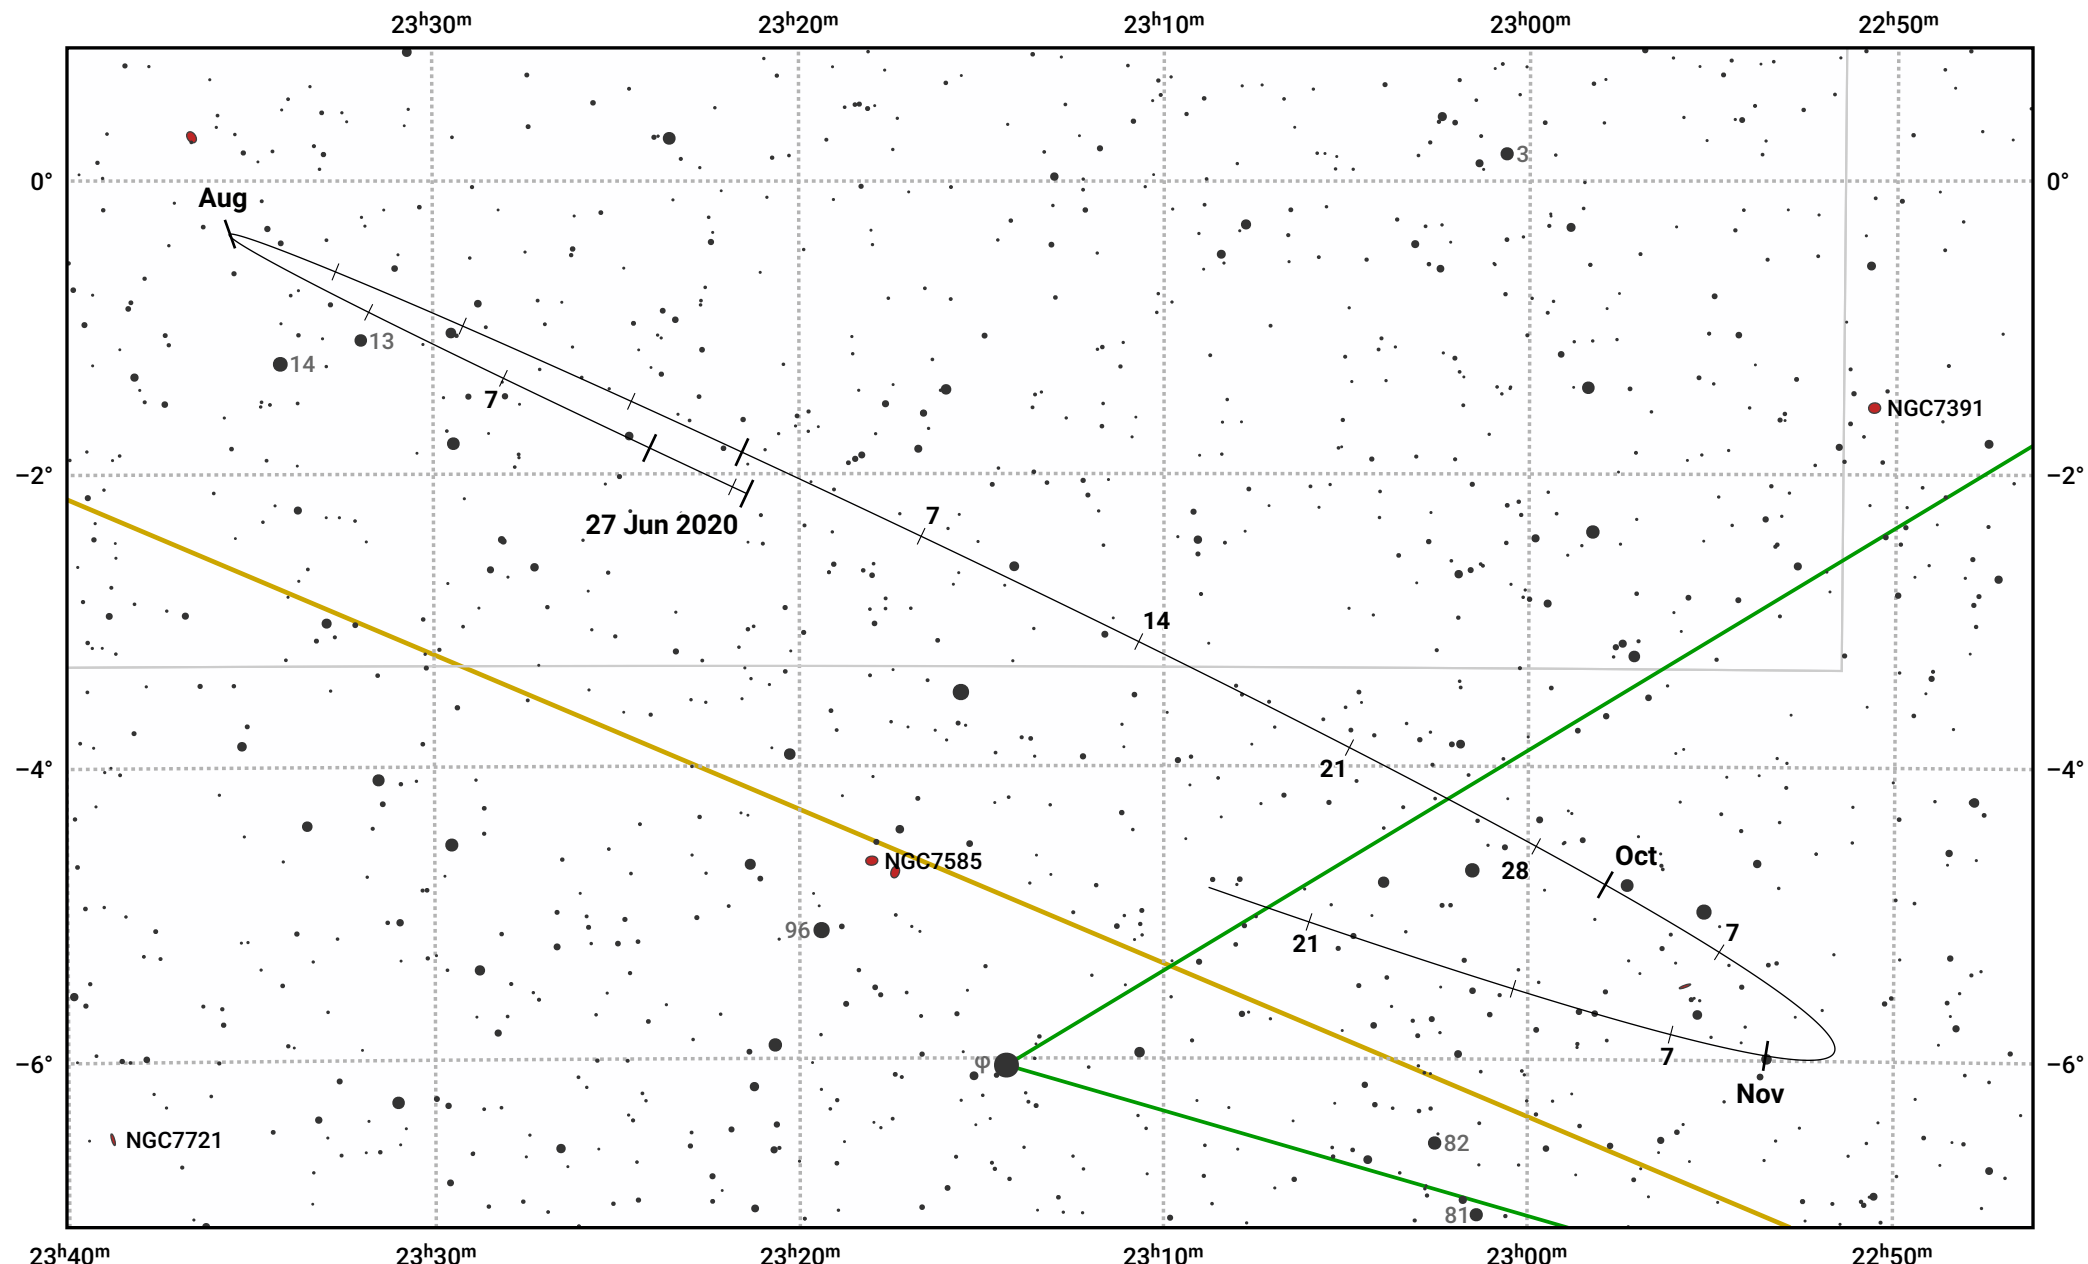

The path of Asteroid 19 Fortuna around opposition on 10 Sep 2020

© Dominic Ford 2011–2024. Date markers placed at midnight UTC. Downloaded from <https://in-the-sky.org>

Magnitude scale: 11.0 10.0 9.0 8.0 7.0 6.0 5.0 4.0

— Ecliptic Plane

Galaxy Bright nebula Open cluster Globular cluster

Date	Mag	Phase
2020 Jul 1	11.6	95%
2020 Aug 1	10.9	97%
2020 Aug 9	10.6	98%
2020 Sep 1	9.9	100%
2020 Sep 9	9.6	100%
2020 Oct 1	10.2	99%
2020 Oct 20	10.6	97%
2020 Nov 1	10.9	96%