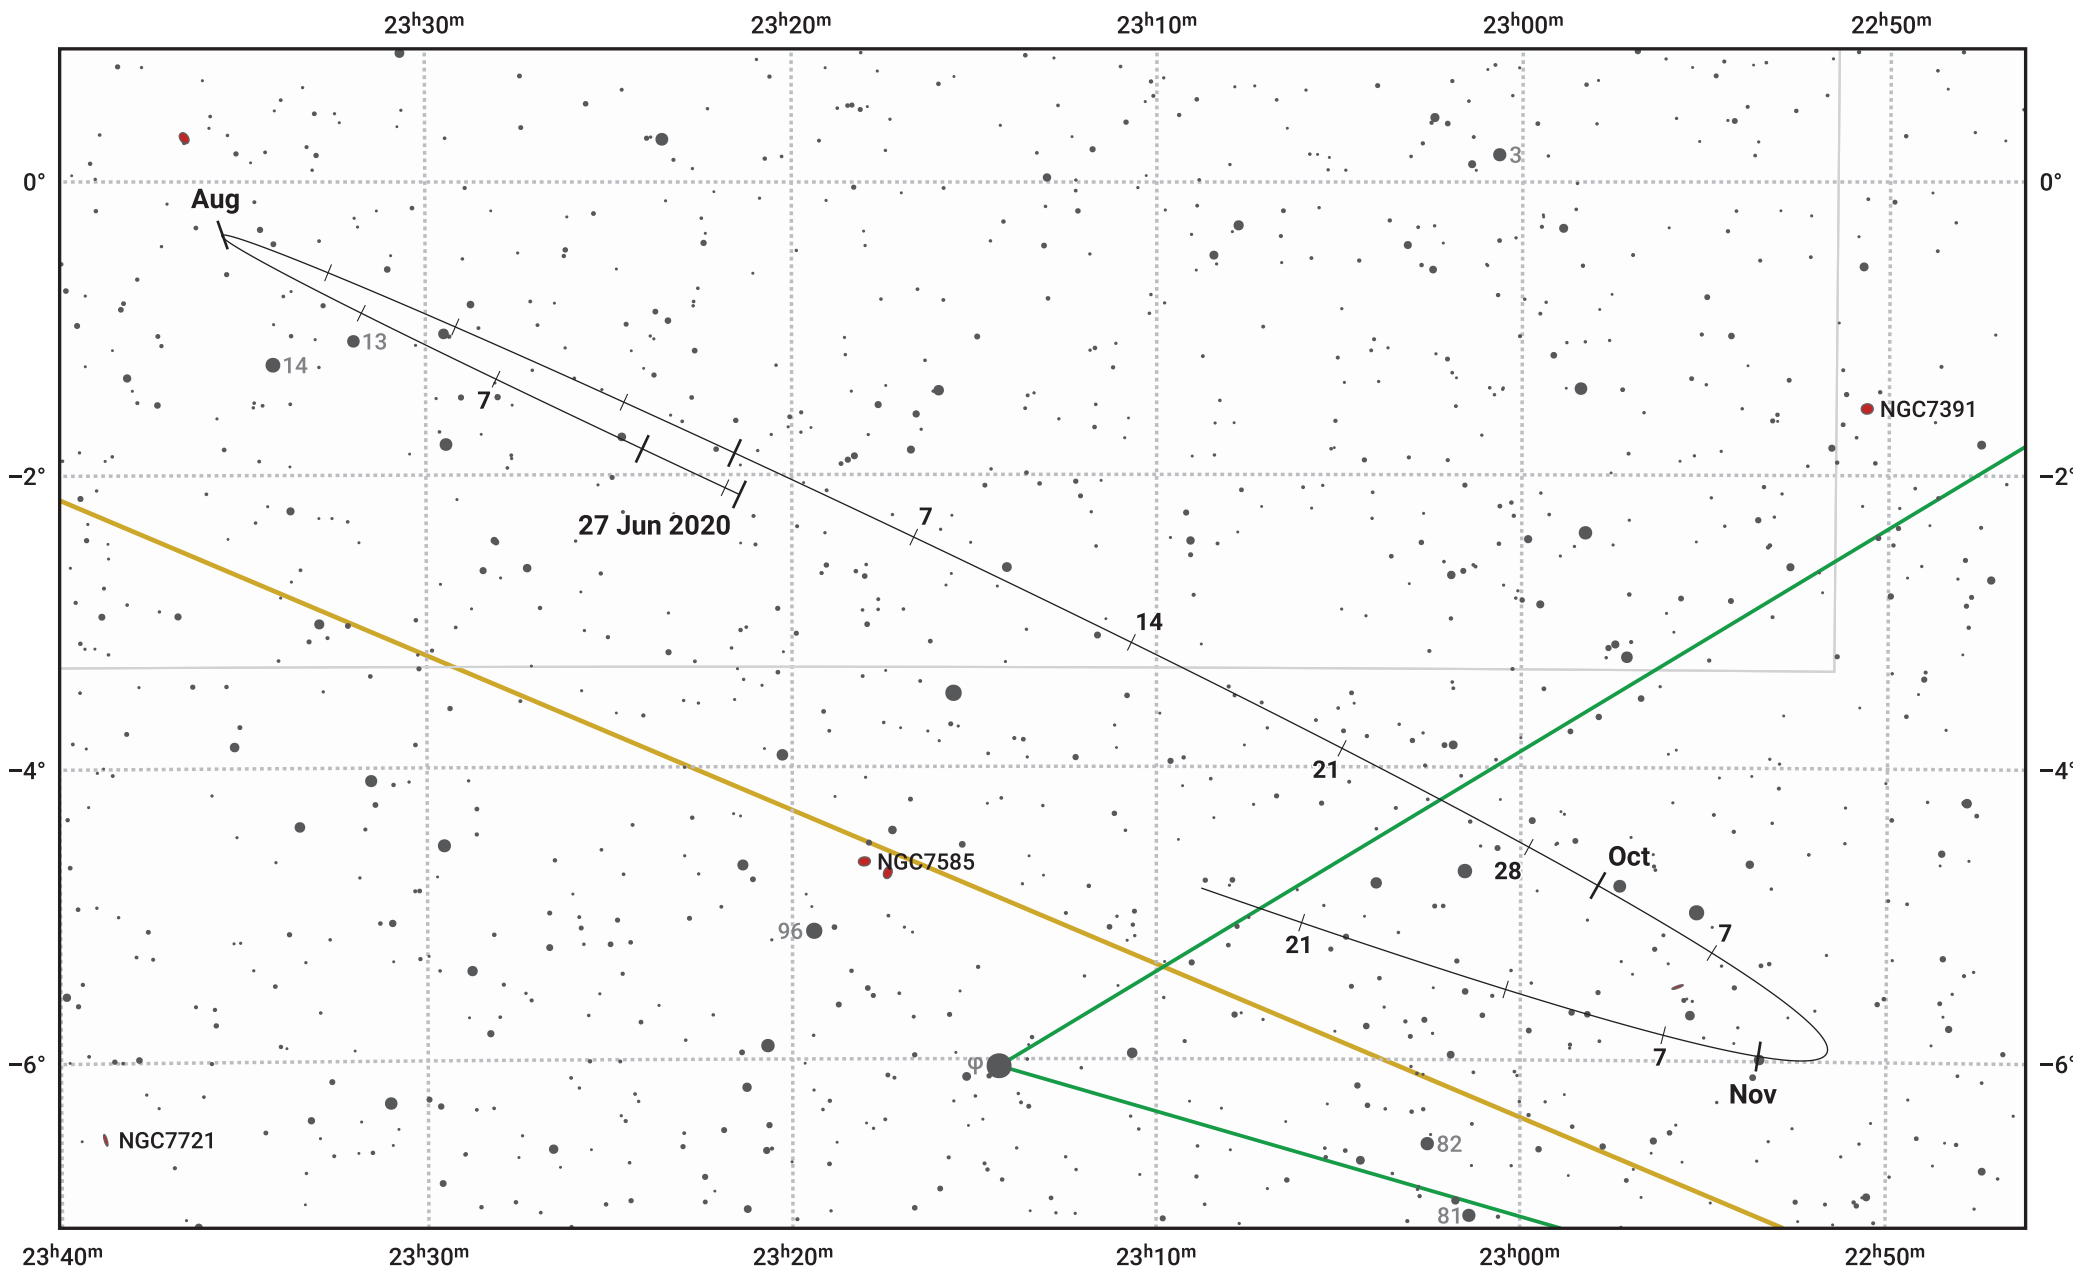

The path of Asteroid 19 Fortuna around opposition on 10 Sep 2020

© Dominic Ford 2011–2024. Date markers placed at midnight UTC. Downloaded from <https://in-the-sky.org>

Magnitude scale: · 11.0 · 10.0 · 9.0 · 8.0 · 7.0 · 6.0 · 5.0 · 4.0

— Ecliptic Plane

Galaxy

Bright nebula

Open cluster

Globular cluster

Date	Mag	Phase
2020 Jul 1	11.6	95%
2020 Aug 1	10.9	97%
2020 Aug 9	10.6	98%
2020 Sep 1	9.9	100%
2020 Sep 9	9.6	100%
2020 Oct 1	10.2	99%
2020 Oct 20	10.6	97%
2020 Nov 1	10.9	96%