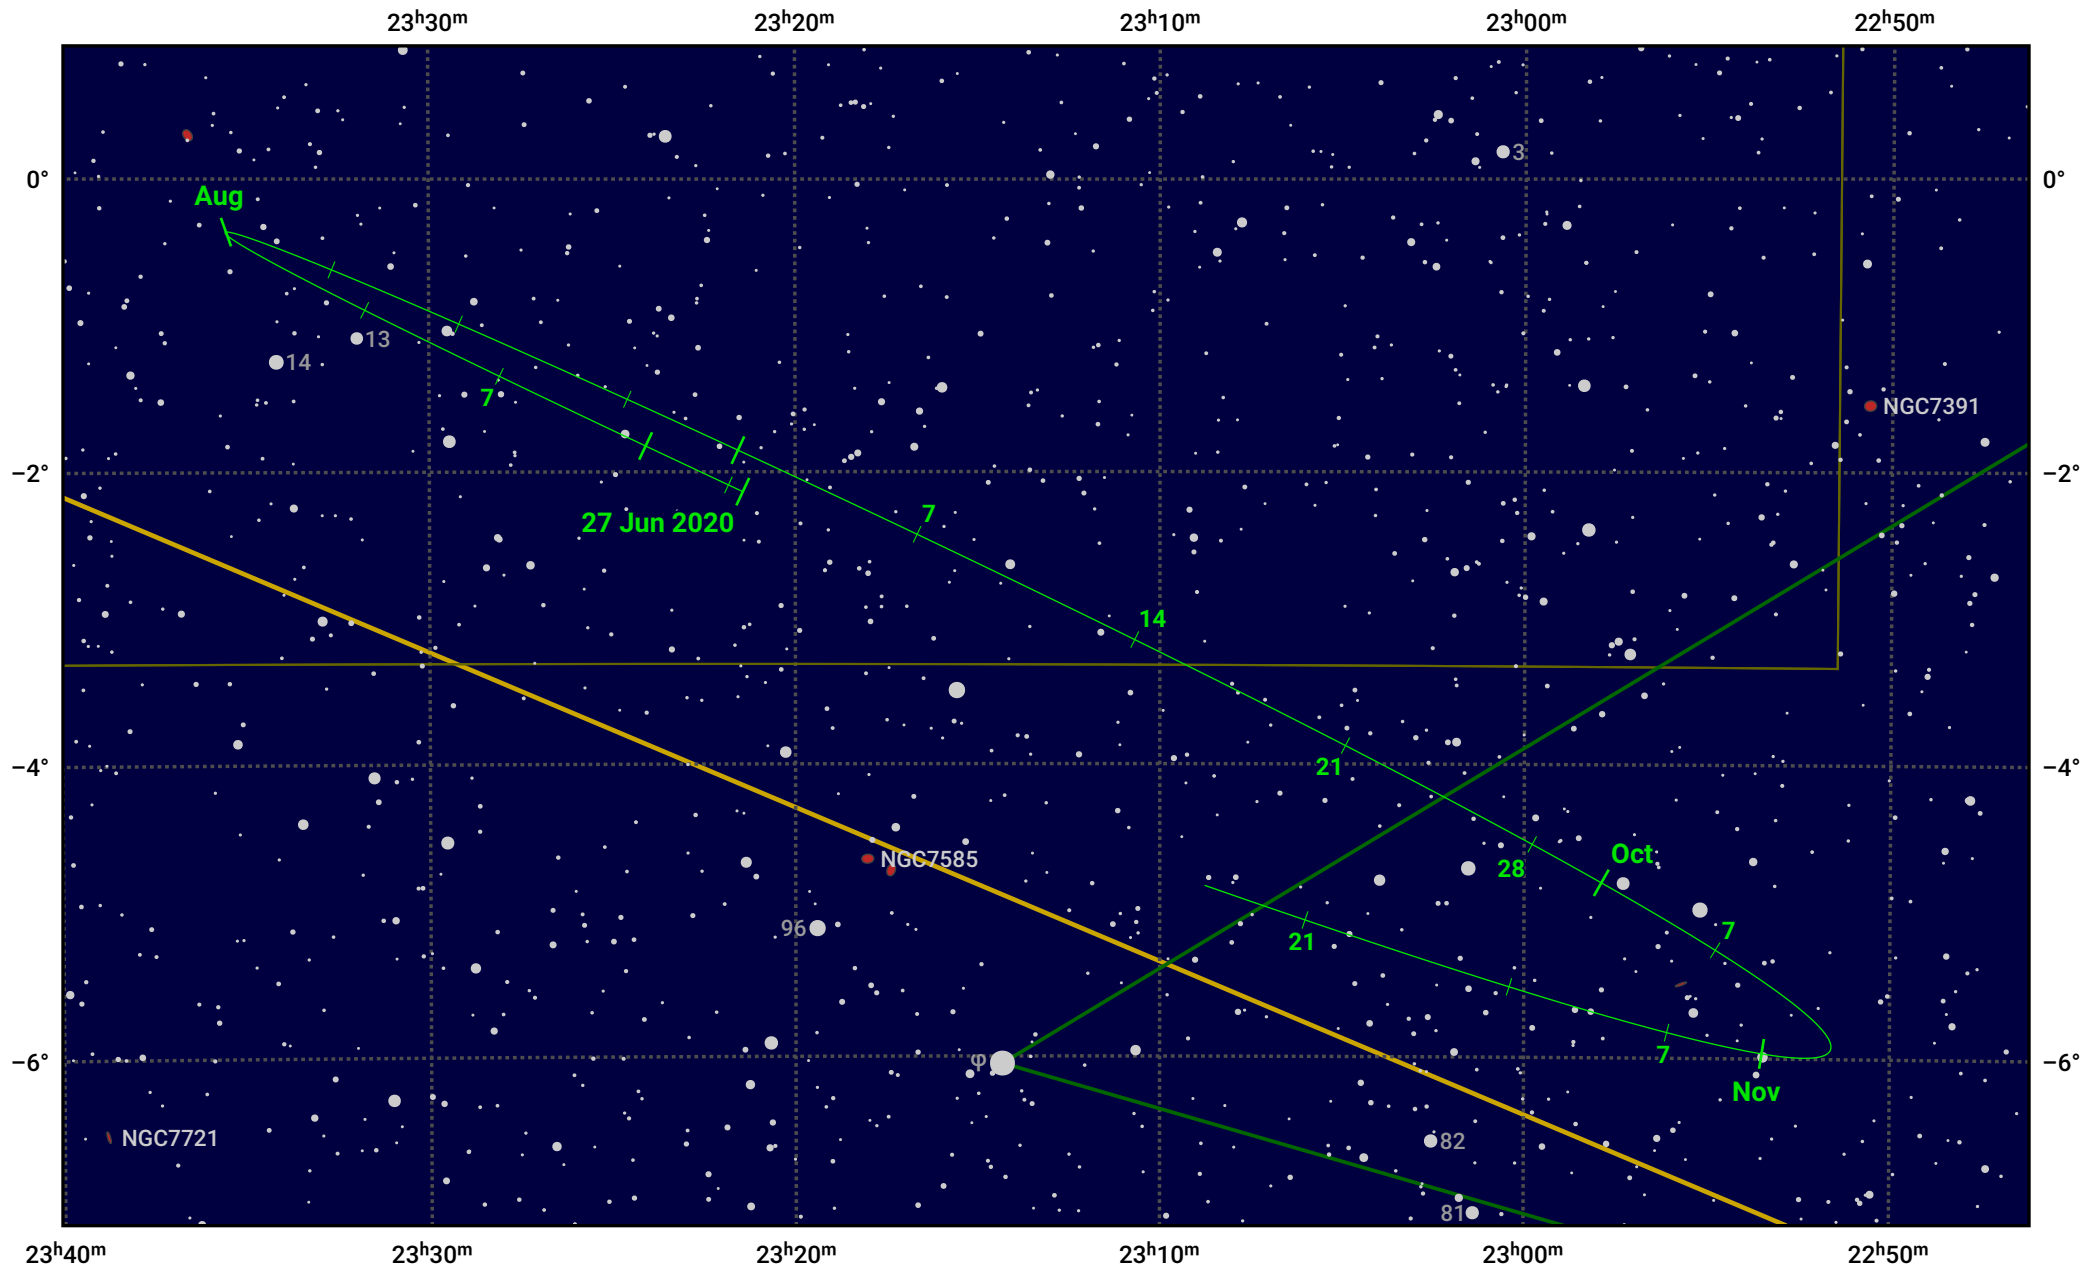

The path of Asteroid 19 Fortuna around opposition on 10 Sep 2020

© Dominic Ford 2011–2024. Date markers placed at midnight UTC. Downloaded from <https://in-the-sky.org>

Magnitude scale: 11.0 10.0 9.0 8.0 7.0 6.0 5.0 4.0

— Ecliptic Plane

Galaxy Bright nebula Open cluster Globular cluster

Date	Mag	Phase
2020 Jul 1	11.6	95%
2020 Aug 1	10.9	97%
2020 Aug 9	10.6	98%
2020 Sep 1	9.9	100%
2020 Sep 9	9.6	100%
2020 Oct 1	10.2	99%
2020 Oct 20	10.6	97%
2020 Nov 1	10.9	96%