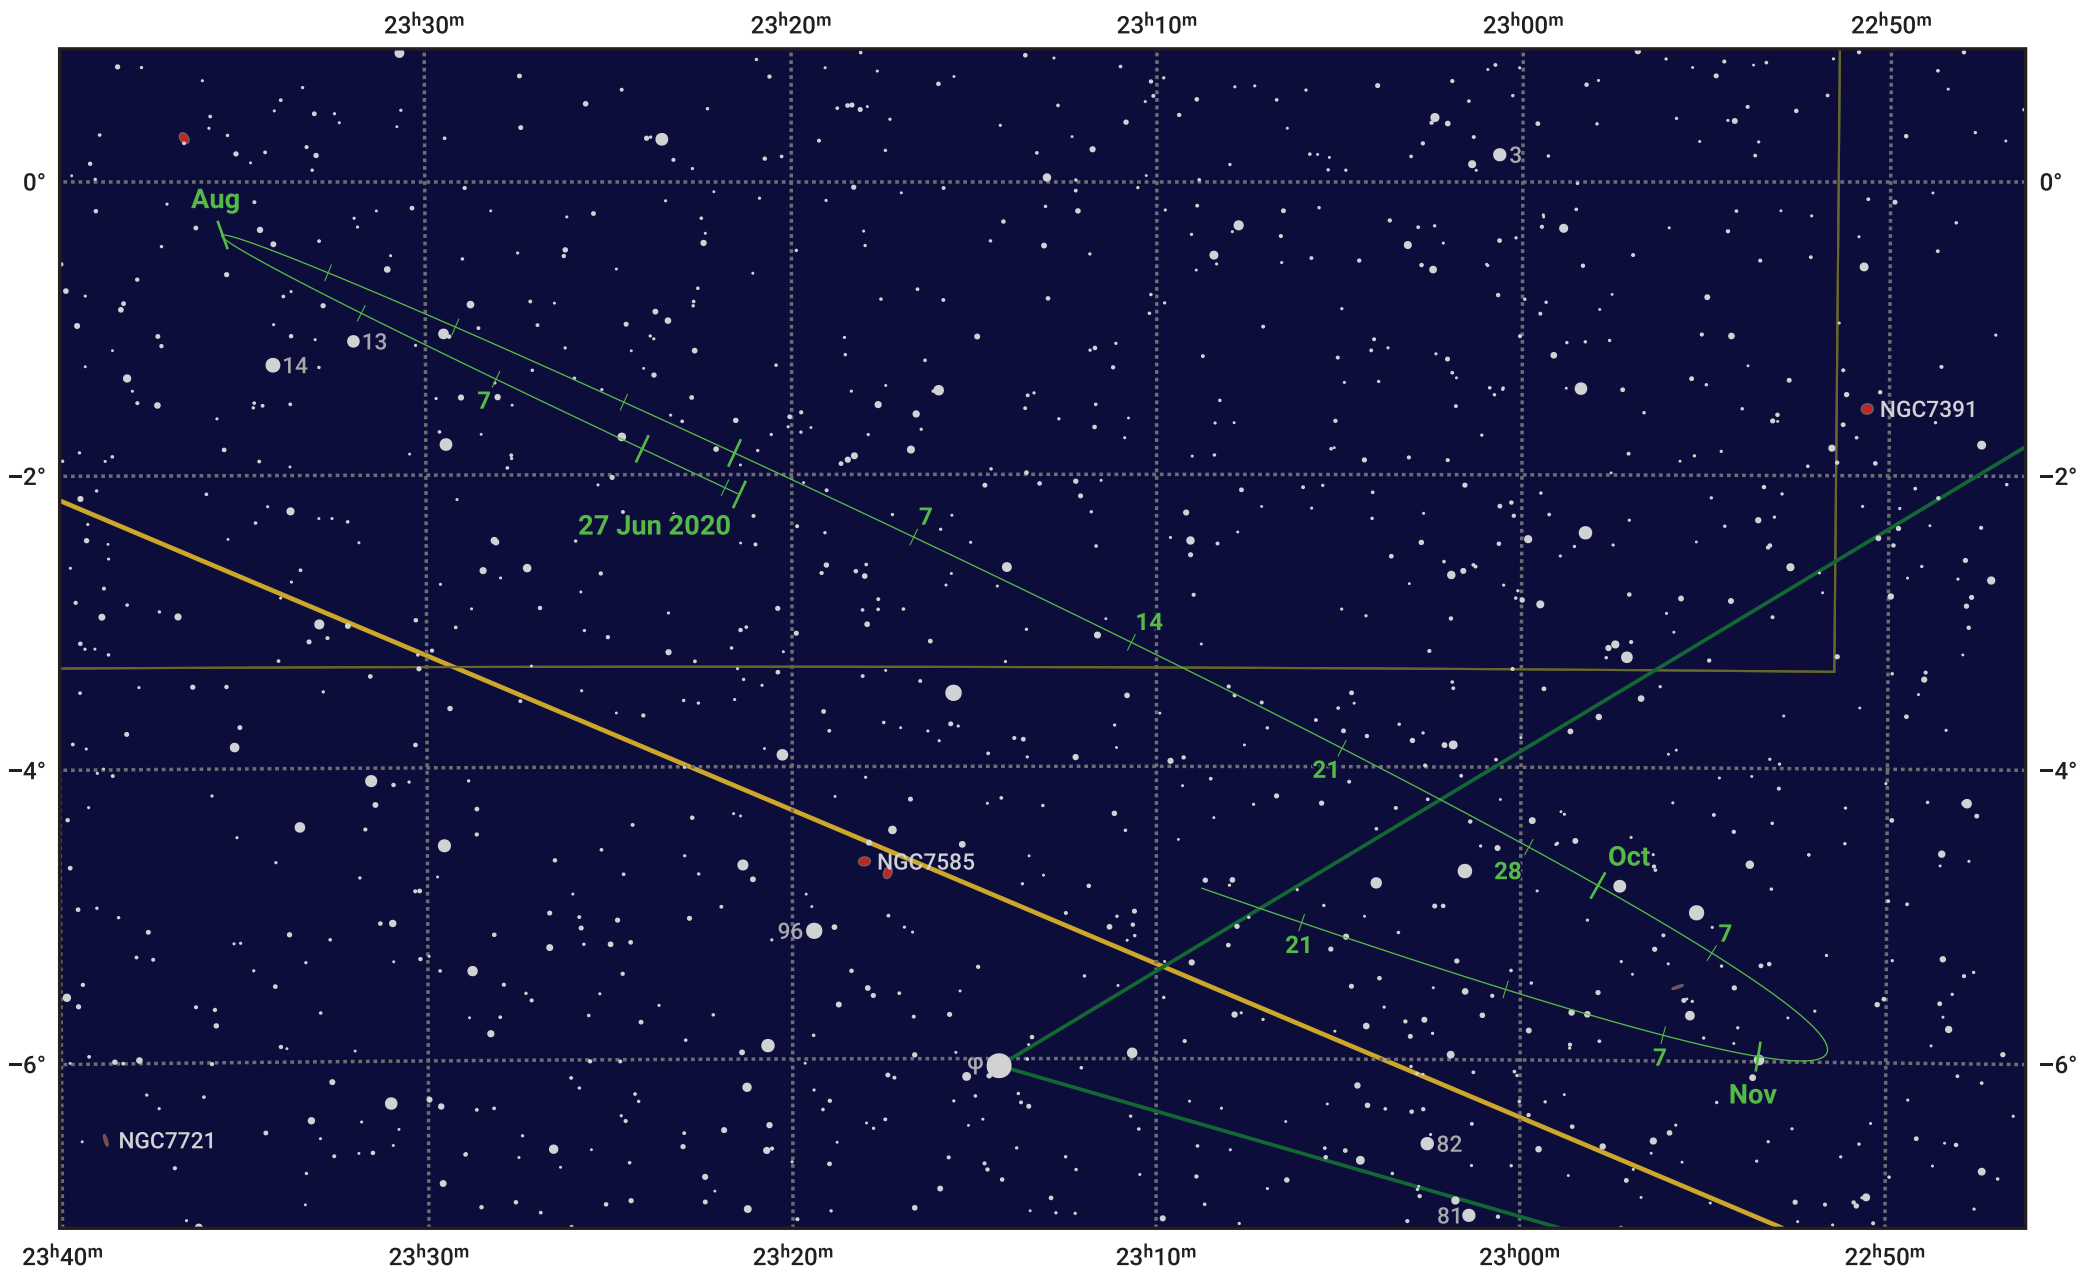

# The path of Asteroid 19 Fortuna around opposition on 10 Sep 2020

© Dominic Ford 2011–2024. Date markers placed at midnight UTC. Downloaded from <https://in-the-sky.org>

Magnitude scale: 11.0 10.0 9.0 8.0 7.0 6.0 5.0 4.0

— Ecliptic Plane

Galaxy    Bright nebula    Open cluster    Globular cluster

| Date        | Mag  | Phase |
|-------------|------|-------|
| 2020 Jul 1  | 11.6 | 95%   |
| 2020 Aug 1  | 10.9 | 97%   |
| 2020 Aug 9  | 10.6 | 98%   |
| 2020 Sep 1  | 9.9  | 100%  |
| 2020 Sep 9  | 9.6  | 100%  |
| 2020 Oct 1  | 10.2 | 99%   |
| 2020 Oct 20 | 10.6 | 97%   |
| 2020 Nov 1  | 10.9 | 96%   |